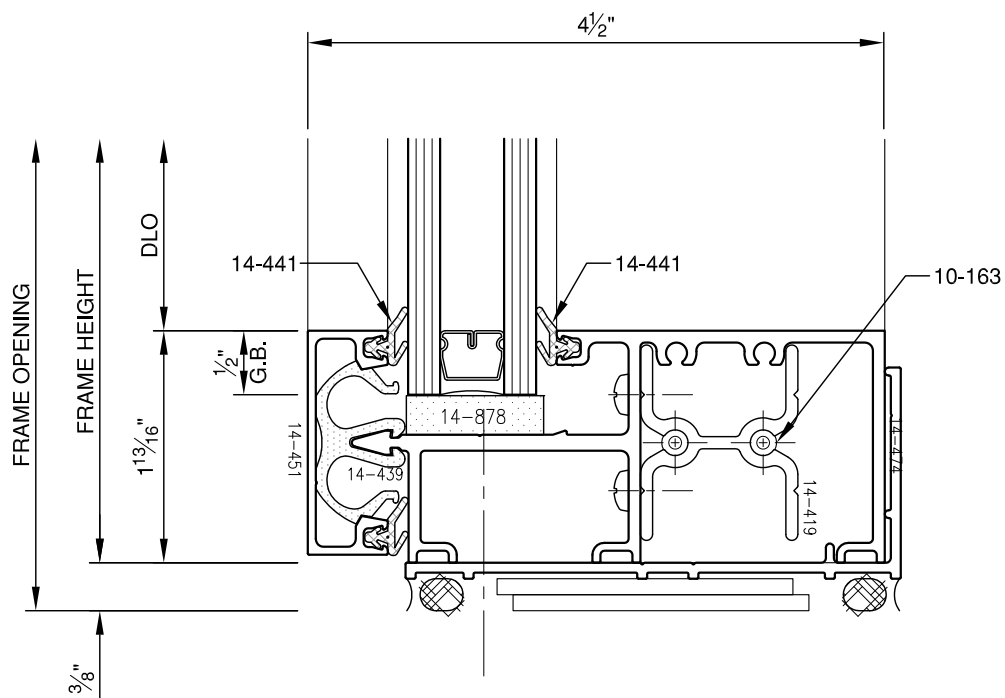

SCALE: 3/4

PITTO® ARCHITECTURAL METALS, INC.

1530 Landmeier Road Elk Grove Village, IL 60007 847-593-3131 fax: 847-593-9946