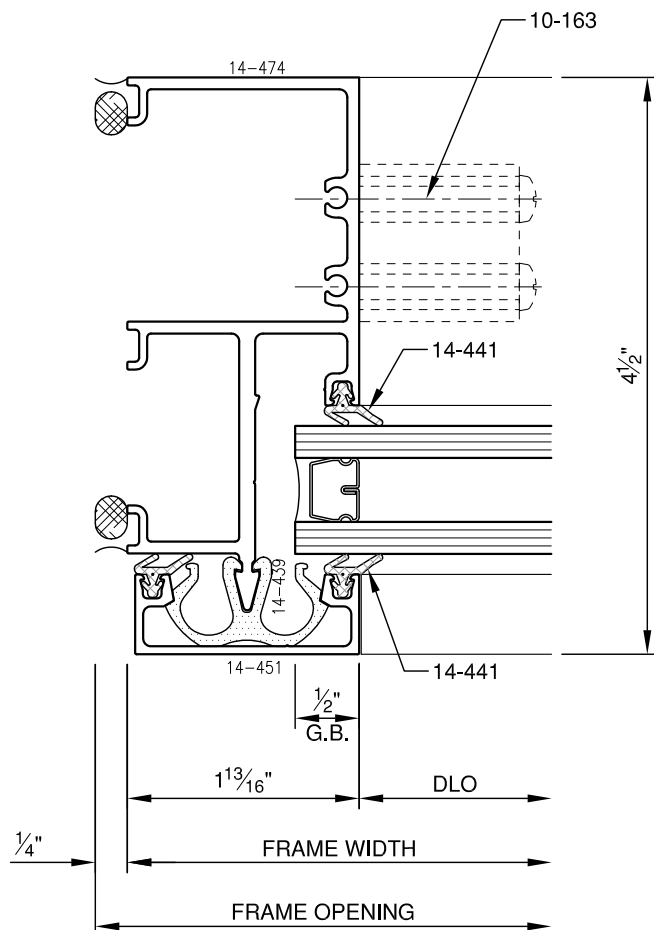

SCALE: 3/4

SCALE: 3/4

PITTC[®] ARCHITECTURAL METALS, INC.

1530 Landmeier Road Elk Grove Village, IL 60007 847-593-3131 fax: 847-593-9946

SCALE: 3/4

PITTC[®] ARCHITECTURAL METALS, INC.

1530 Landmeier Road Elk Grove Village, IL 60007 847-593-3131 fax: 847-593-9946