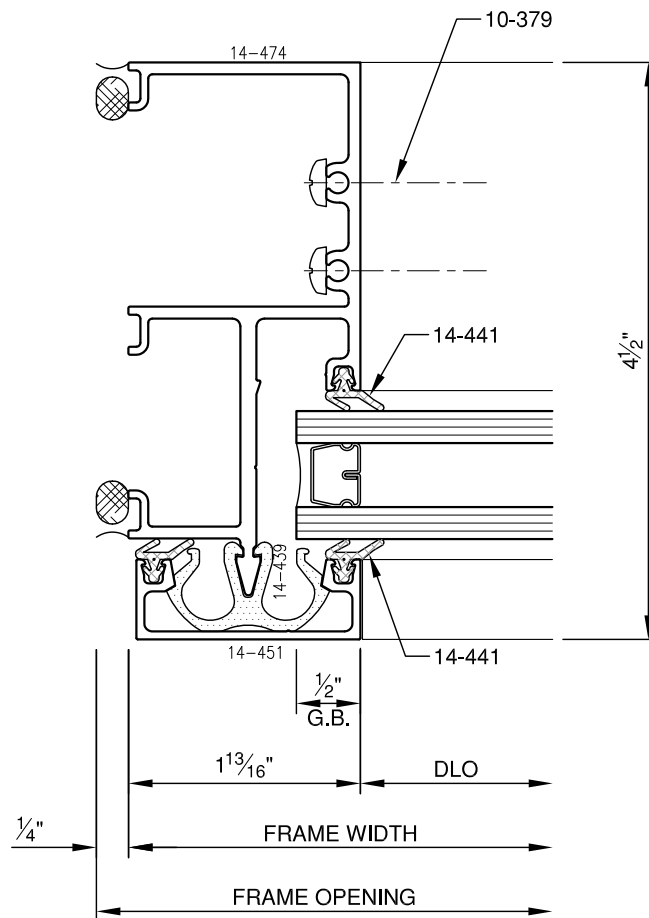

SCALE: 3/4

PITTO[®] ARCHITECTURAL METALS, INC.

1530 Landmeier Road Elk Grove Village, IL 60007 847-593-3131 fax: 847-593-9946

SCALE: 3/4

SCALE: 3/4

PITTC[®] ARCHITECTURAL METALS, INC.

1530 Landmeier Road Elk Grove Village, IL 60007 847-593-3131 fax: 847-593-9946