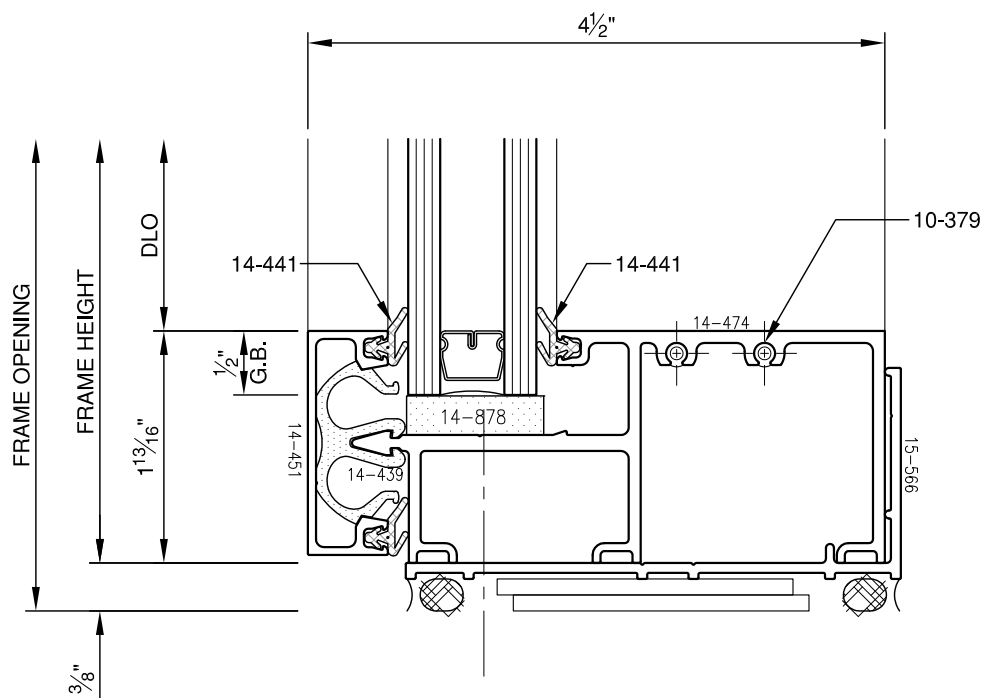

SCALE: 3/4

PITTO[®] ARCHITECTURAL METALS, INC.

1530 Landmeier Road Elk Grove Village, IL 60007 847-593-3131 fax: 847-593-9946

SCALE: 3/4

SCALE: 3/4

PITTC[®] ARCHITECTURAL METALS, INC.

1530 Landmeier Road Elk Grove Village, IL 60007 847-593-3131 fax: 847-593-9946