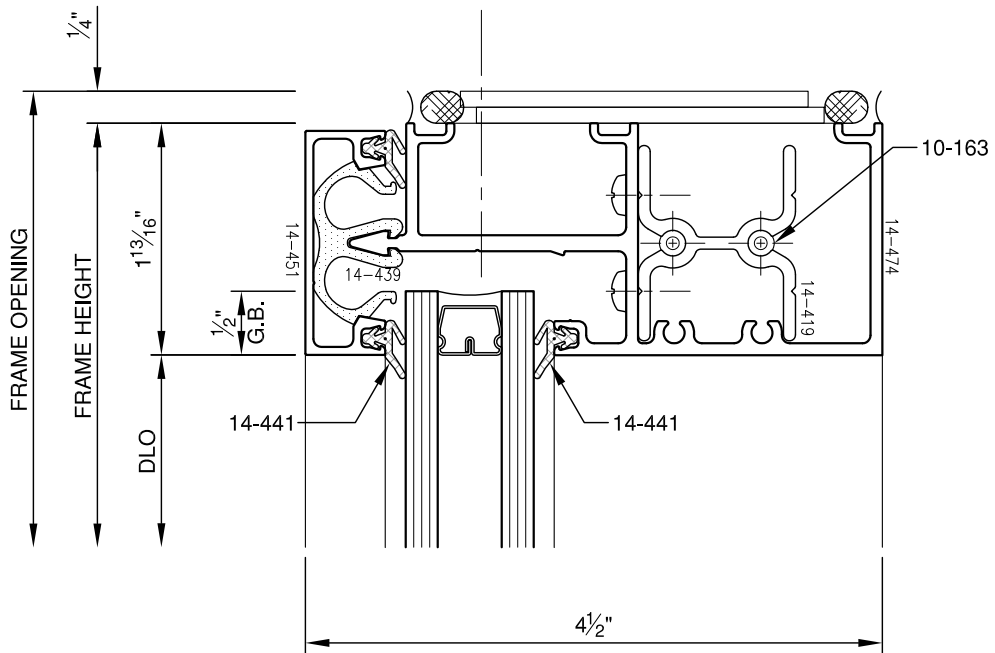

SCALE: 3/4

PITTO[®] ARCHITECTURAL METALS, INC.

1530 Landmeier Road Elk Grove Village, IL 60007 847-593-3131 fax: 847-593-9946

SCALE: 3/4

SCALE: 3/4

PITTC[®] ARCHITECTURAL METALS, INC.

1530 Landmeier Road Elk Grove Village, IL 60007 847-593-3131 fax: 847-593-9946

SCALE: 3/4

SCALE: 3/4

PITTC[®] ARCHITECTURAL METALS, INC.

1530 Landmeier Road Elk Grove Village, IL 60007 847-593-3131 fax: 847-593-9946

SCALE: 3/4

PITTC[®] ARCHITECTURAL METALS, INC.

1530 Landmeier Road Elk Grove Village, IL 60007 847-593-3131 fax: 847-593-9946