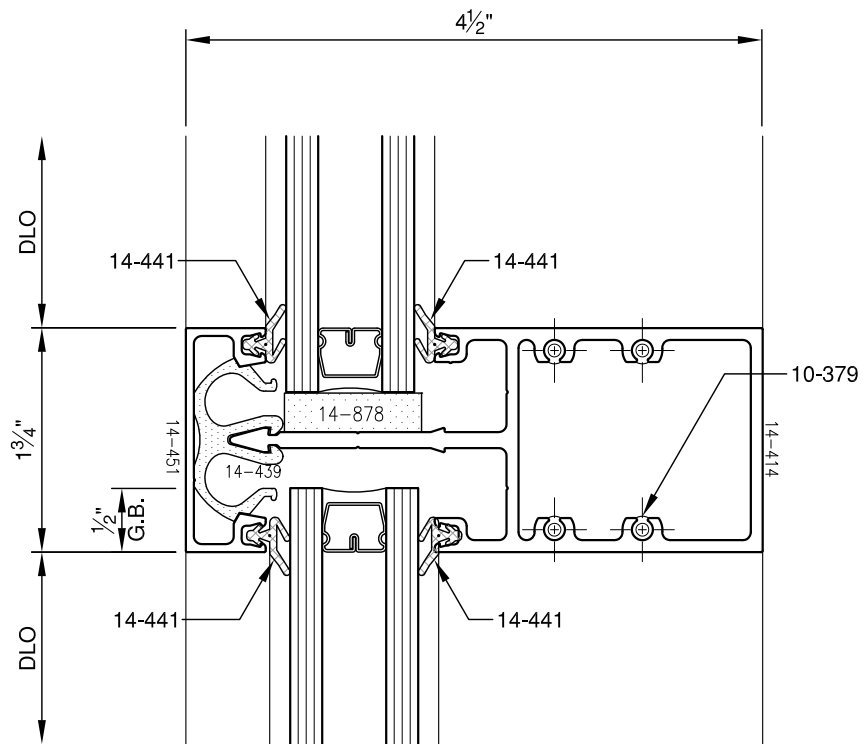

SCALE: 3/4

PITTC® ARCHITECTURAL METALS, INC.

1530 Landmeier Road Elk Grove Village, IL 60007 847-593-3131 fax: 847-593-9946