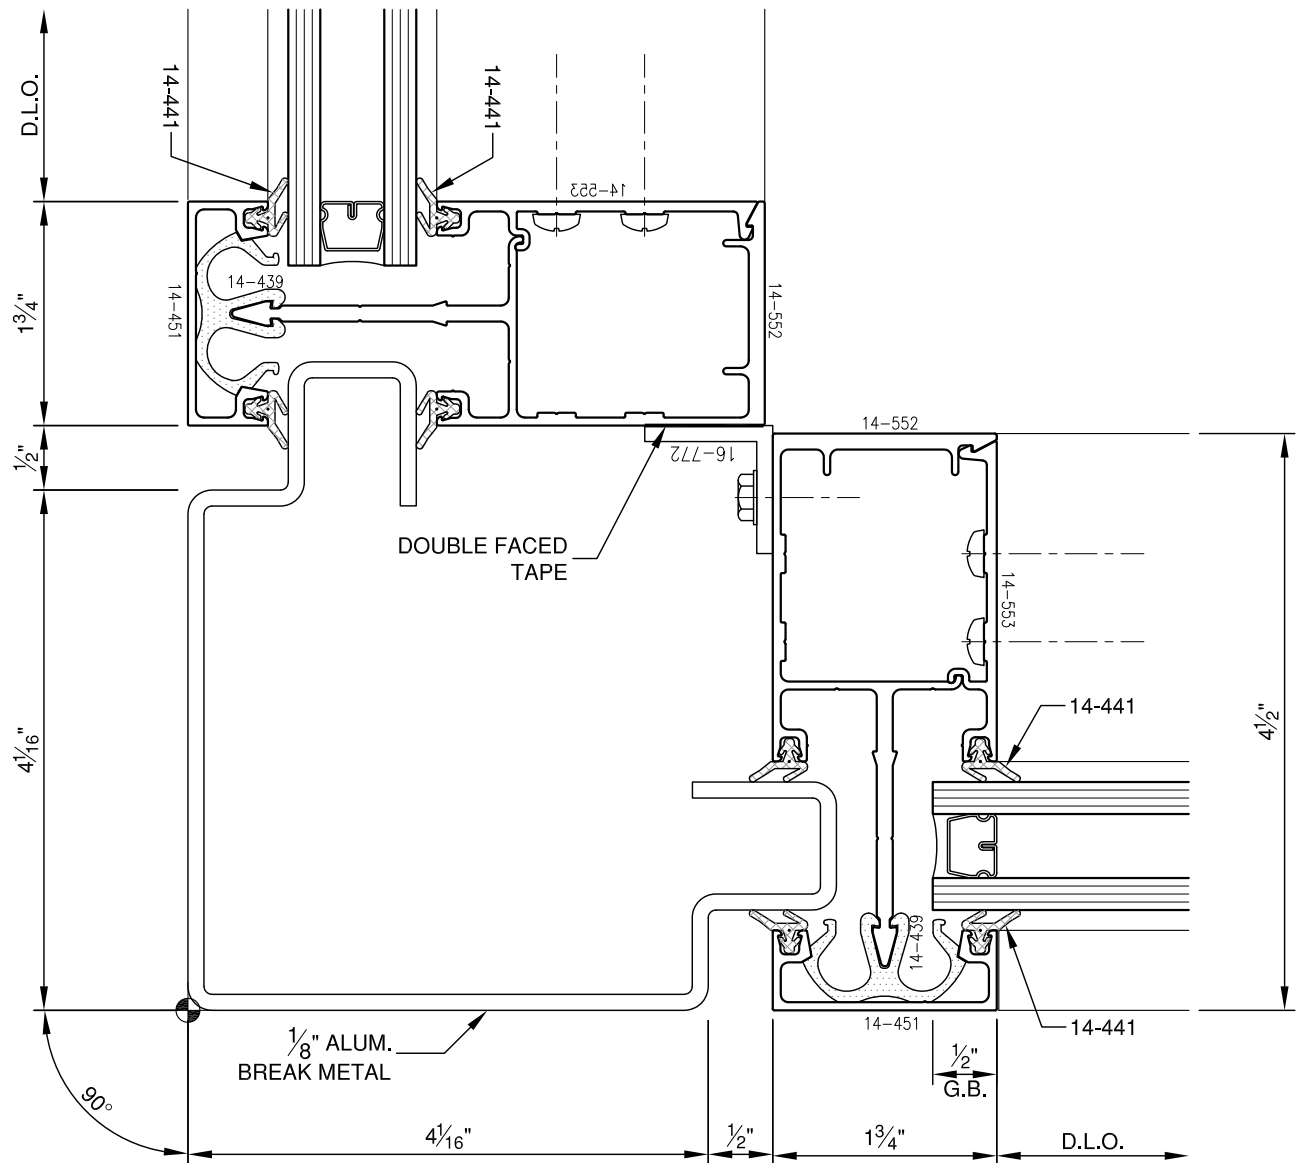

SCALE: 3/4

SCALE: 3/4

PITTC[®] ARCHITECTURAL METALS, INC.

1530 Landmeier Road Elk Grove Village, IL 60007 847-593-3131 fax: 847-593-9946

SCALE: 3/4

PITTC[®] ARCHITECTURAL METALS, INC.

1530 Landmeier Road Elk Grove Village, IL 60007 847-593-3131 fax: 847-593-9946