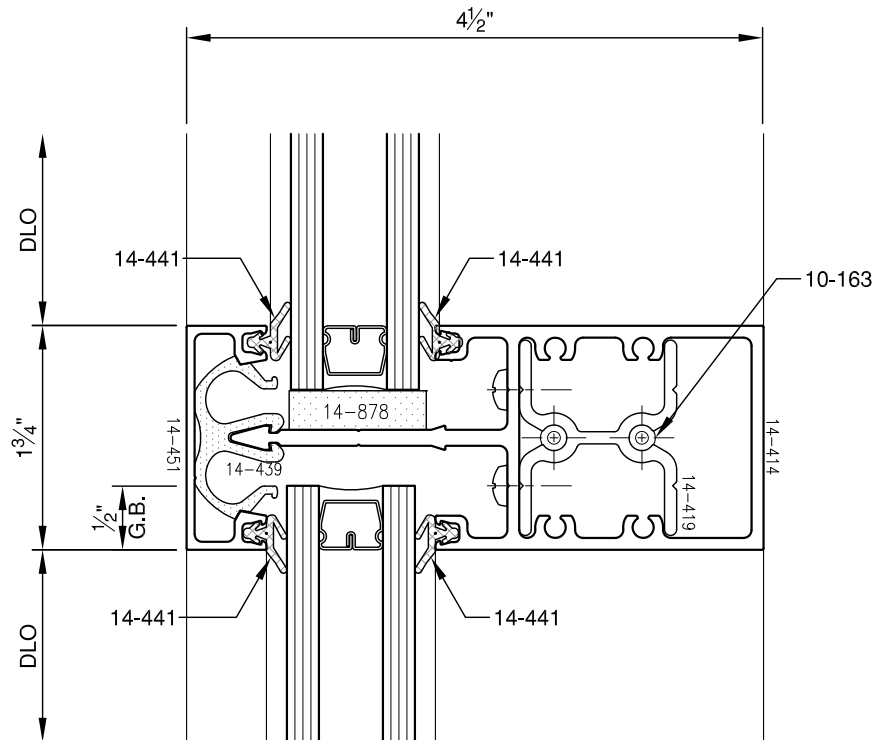

SCALE: 3/4

PITTO[®] ARCHITECTURAL METALS, INC.

1530 Landmeier Road Elk Grove Village, IL 60007 847-593-3131 fax: 847-593-9946

SCALE: 3/4

SCALE: 3/4

PITTC[®] ARCHITECTURAL METALS, INC.

1530 Landmeier Road Elk Grove Village, IL 60007 847-593-3131 fax: 847-593-9946

SCALE: 3/4

SCALE: 3/4

PITTC[®] ARCHITECTURAL METALS, INC.

1530 Landmeier Road Elk Grove Village, IL 60007 847-593-3131 fax: 847-593-9946

SCALE: 3/4

PITTC[®] ARCHITECTURAL METALS, INC.

1530 Landmeier Road Elk Grove Village, IL 60007 847-593-3131 fax: 847-593-9946