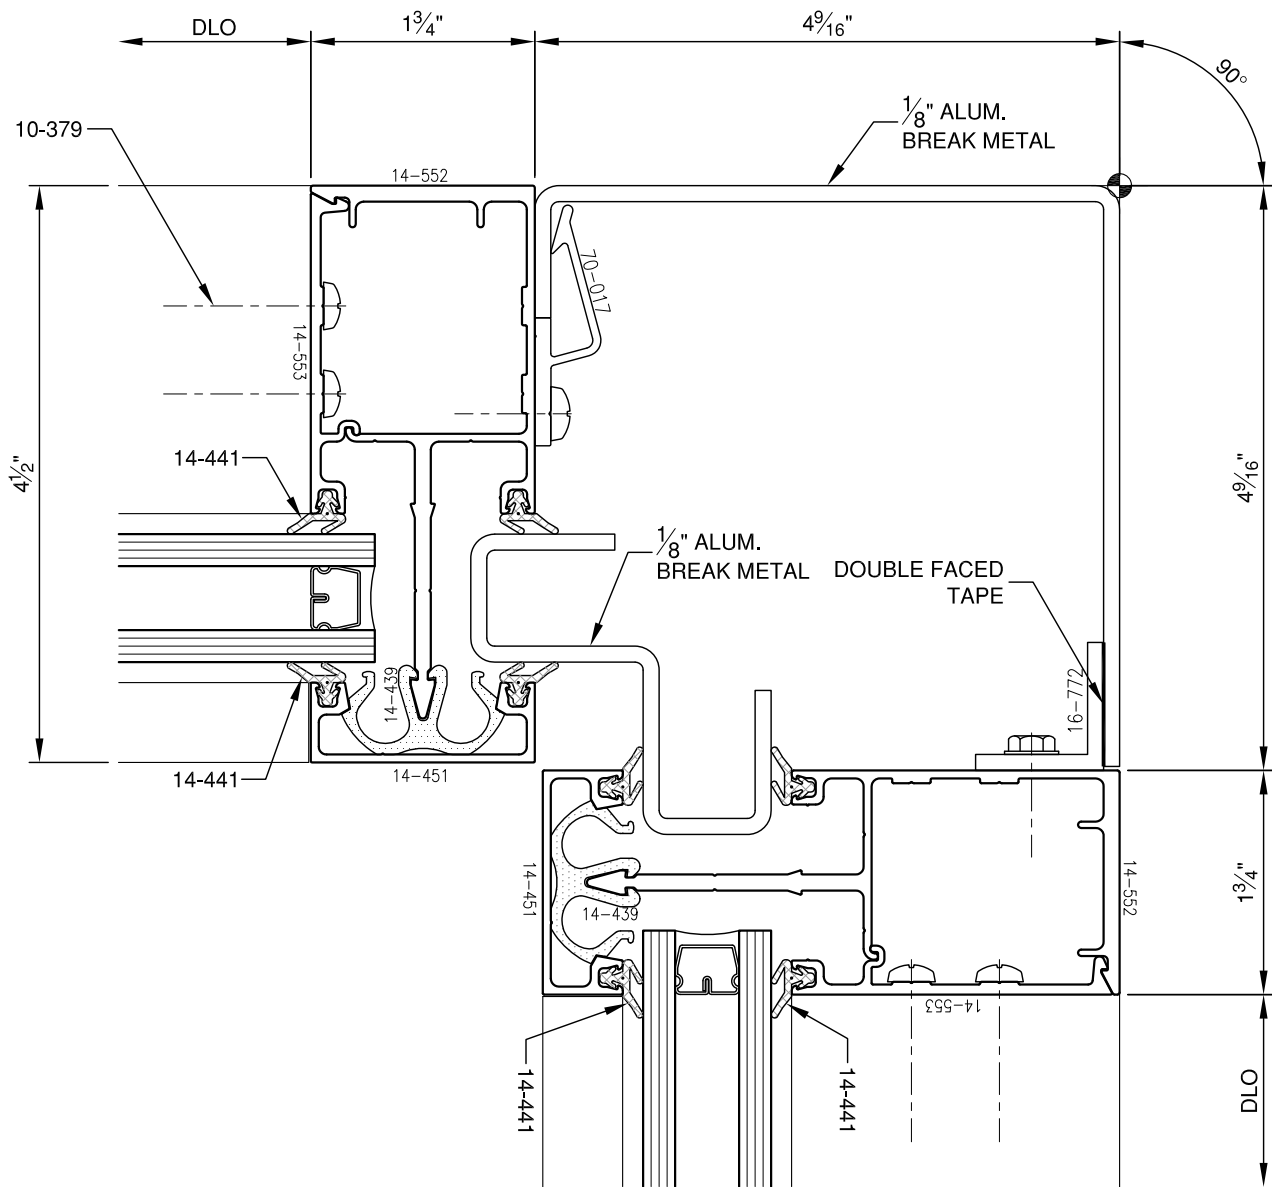

SCALE: 3/4

SCALE: 3/4

PITTC[®] ARCHITECTURAL METALS, INC.

1530 Landmeier Road Elk Grove Village, IL 60007 847-593-3131 fax: 847-593-9946

SCALE: 3/4

PITTC[®] ARCHITECTURAL METALS, INC.

1530 Landmeier Road Elk Grove Village, IL 60007 847-593-3131 fax: 847-593-9946