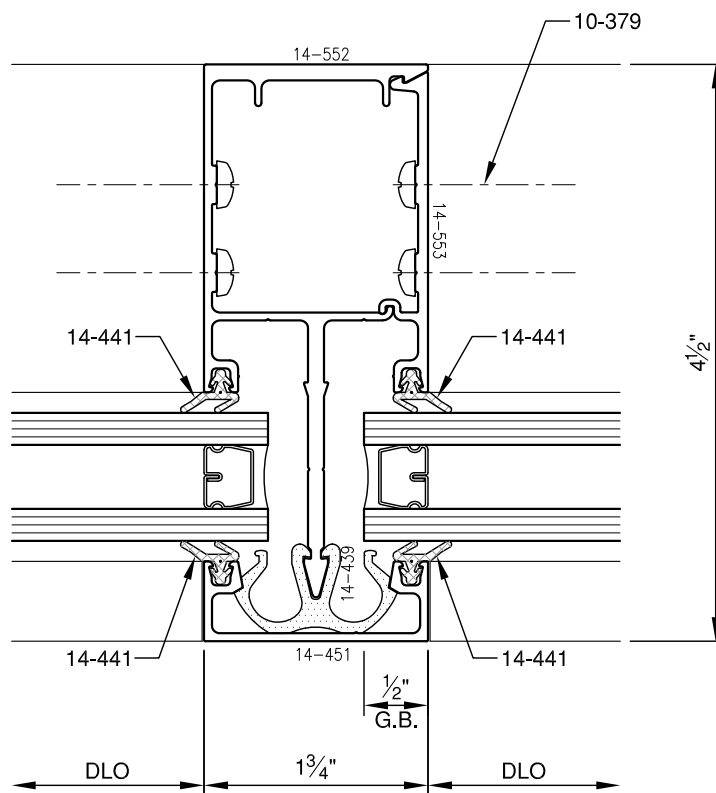

SCALE: 3/4

PITTO[®] ARCHITECTURAL METALS, INC.

1530 Landmeier Road Elk Grove Village, IL 60007 847-593-3131 fax: 847-593-9946

SCALE: 3/4

SCALE: 3/4

PITTC[®] ARCHITECTURAL METALS, INC.

1530 Landmeier Road Elk Grove Village, IL 60007 847-593-3131 fax: 847-593-9946