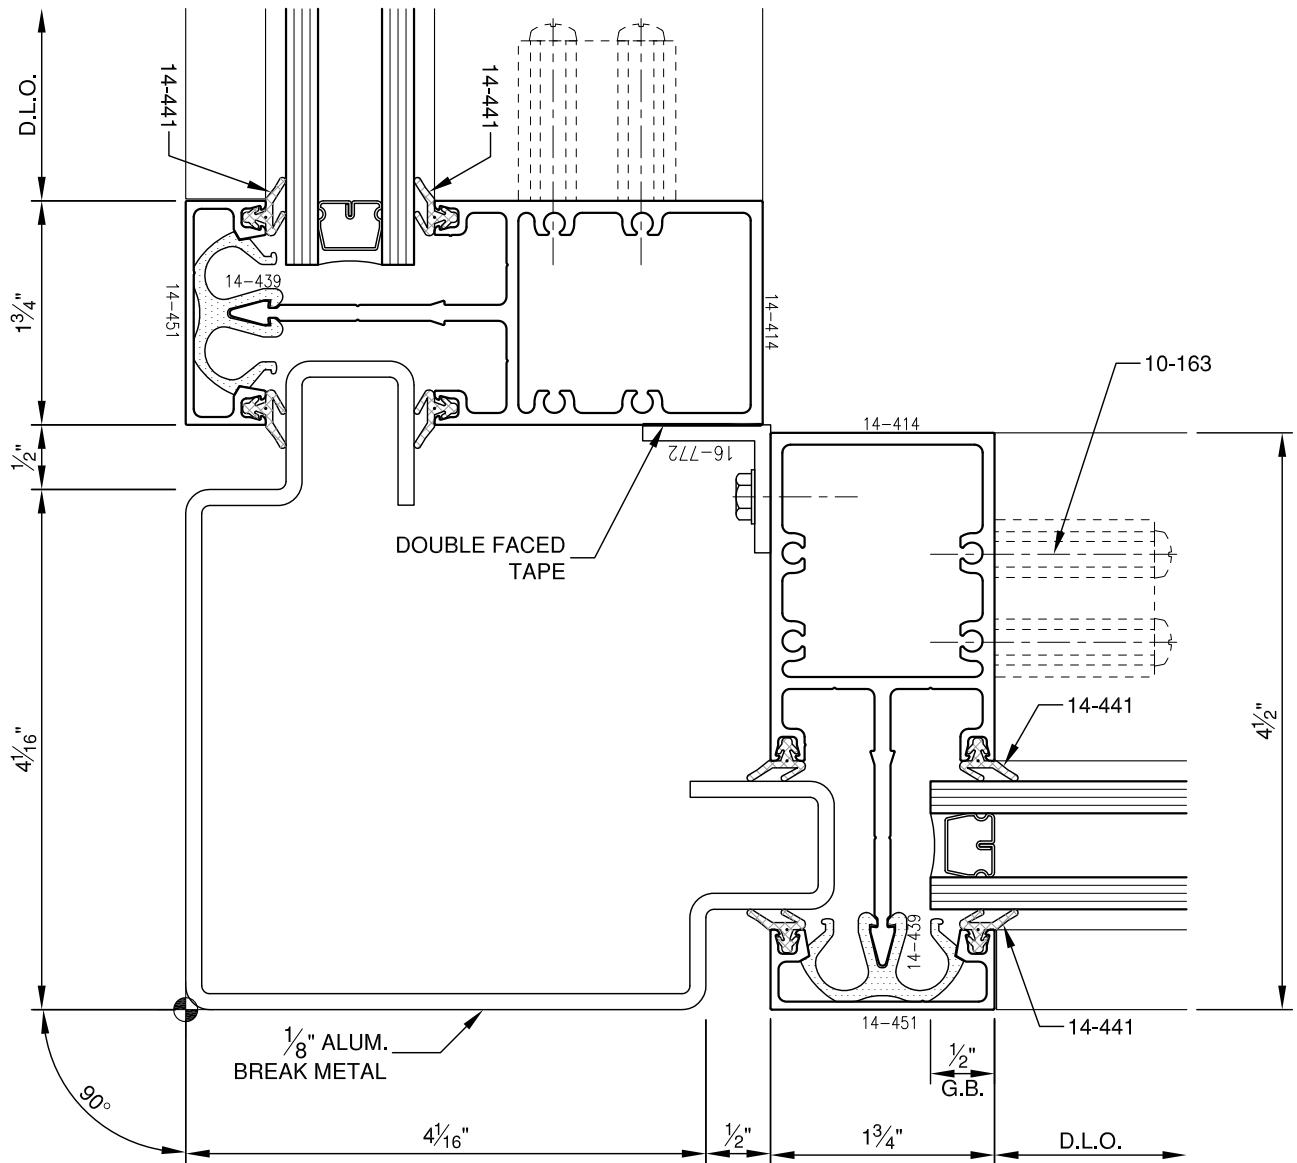

SCALE: 3/4

PITTC® ARCHITECTURAL METALS, INC.

1530 Landmeier Road Elk Grove Village, IL 60007 847-593-3131 fax: 847-593-9946