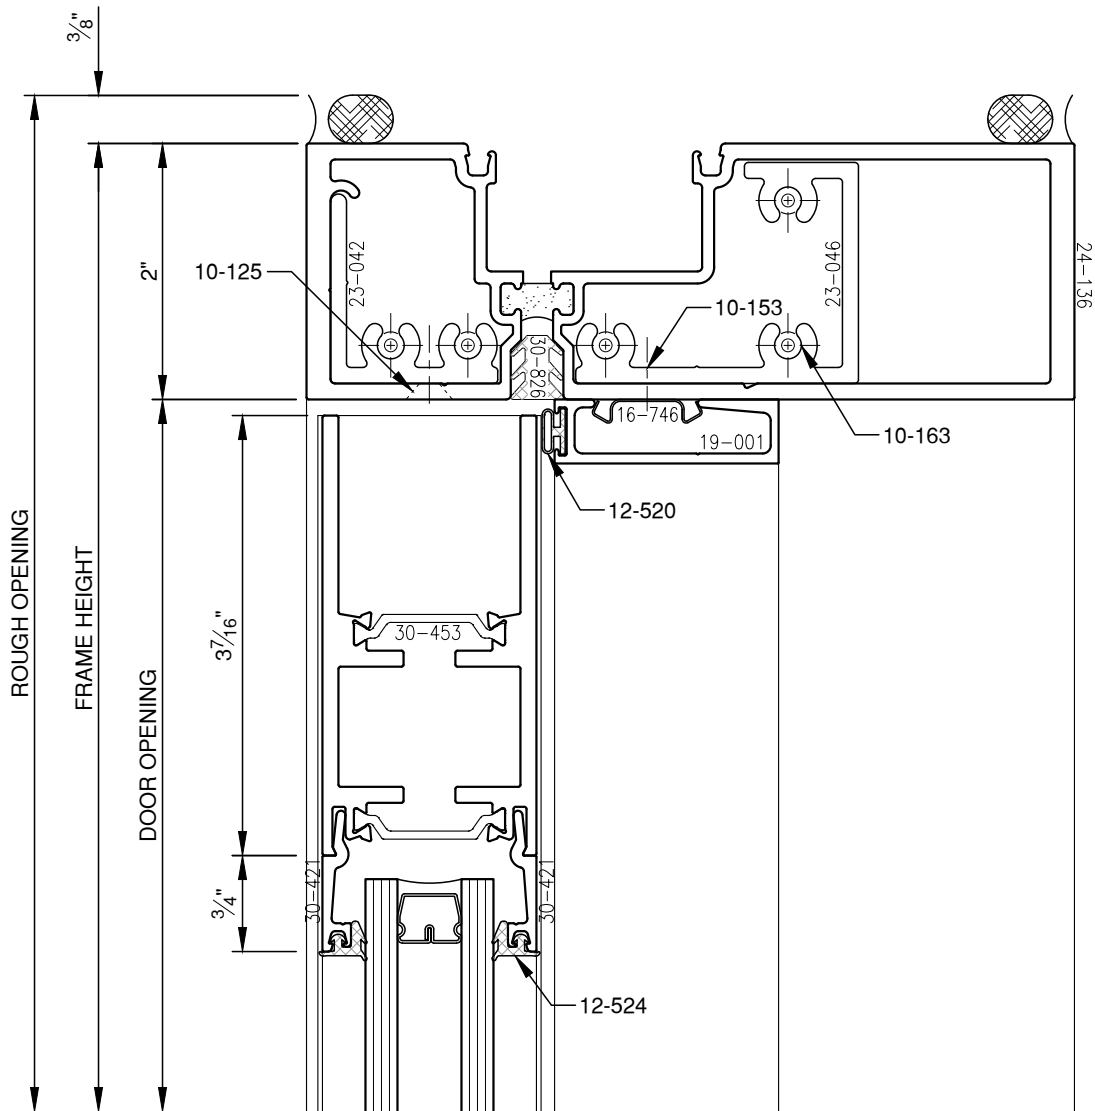

SCALE: 3/4

SCALE: 3/4

SCALE: 3/4

PITTC[®] ARCHITECTURAL METALS, INC.

1530 Landmeier Road Elk Grove Village, IL 60007 847-593-3131 fax: 847-593-9946

SCALE: 3/4

PITTC[®] ARCHITECTURAL METALS, INC.

1530 Landmeier Road Elk Grove Village, IL 60007 847-593-3131 fax: 847-593-9946

SCALE: 3/4

SCALE: 3/4

PITTC[®] ARCHITECTURAL METALS, INC.

1530 Landmeier Road Elk Grove Village, IL 60007 847-593-3131 fax: 847-593-9946

SCALE: 3/4

PITTC[®] ARCHITECTURAL METALS, INC.

1530 Landmeier Road Elk Grove Village, IL 60007 847-593-3131 fax: 847-593-9946