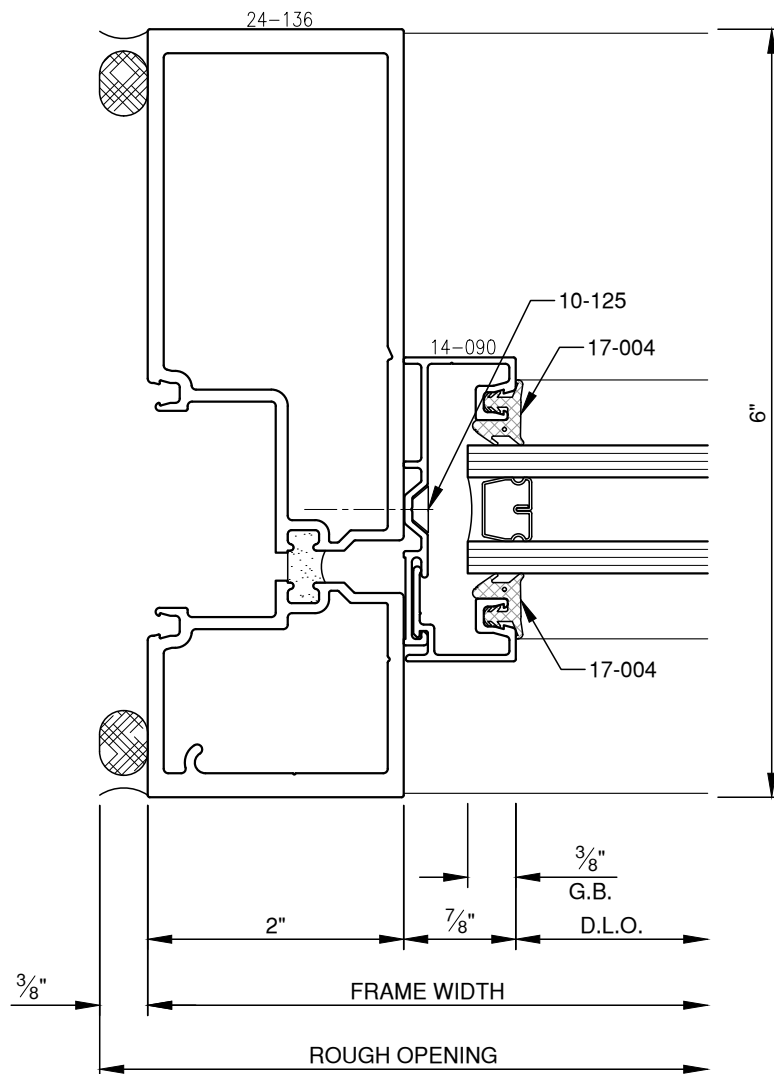

SCALE: 3/4

SCALE: 3/4

SCALE: 3/4

PITTC[®] ARCHITECTURAL METALS, INC.

1530 Landmeier Road Elk Grove Village, IL 60007 847-593-3131 fax: 847-593-9946

SCALE: 3/4

PITTC[®] ARCHITECTURAL METALS, INC.

1530 Landmeier Road Elk Grove Village, IL 60007 847-593-3131 fax: 847-593-9946

SCALE: 3/4

SCALE: 3/4

PITTC[®] ARCHITECTURAL METALS, INC.

1530 Landmeier Road Elk Grove Village, IL 60007 847-593-3131 fax: 847-593-9946

SCALE: 3/4

PITTC[®] ARCHITECTURAL METALS, INC.

1530 Landmeier Road Elk Grove Village, IL 60007 847-593-3131 fax: 847-593-9946