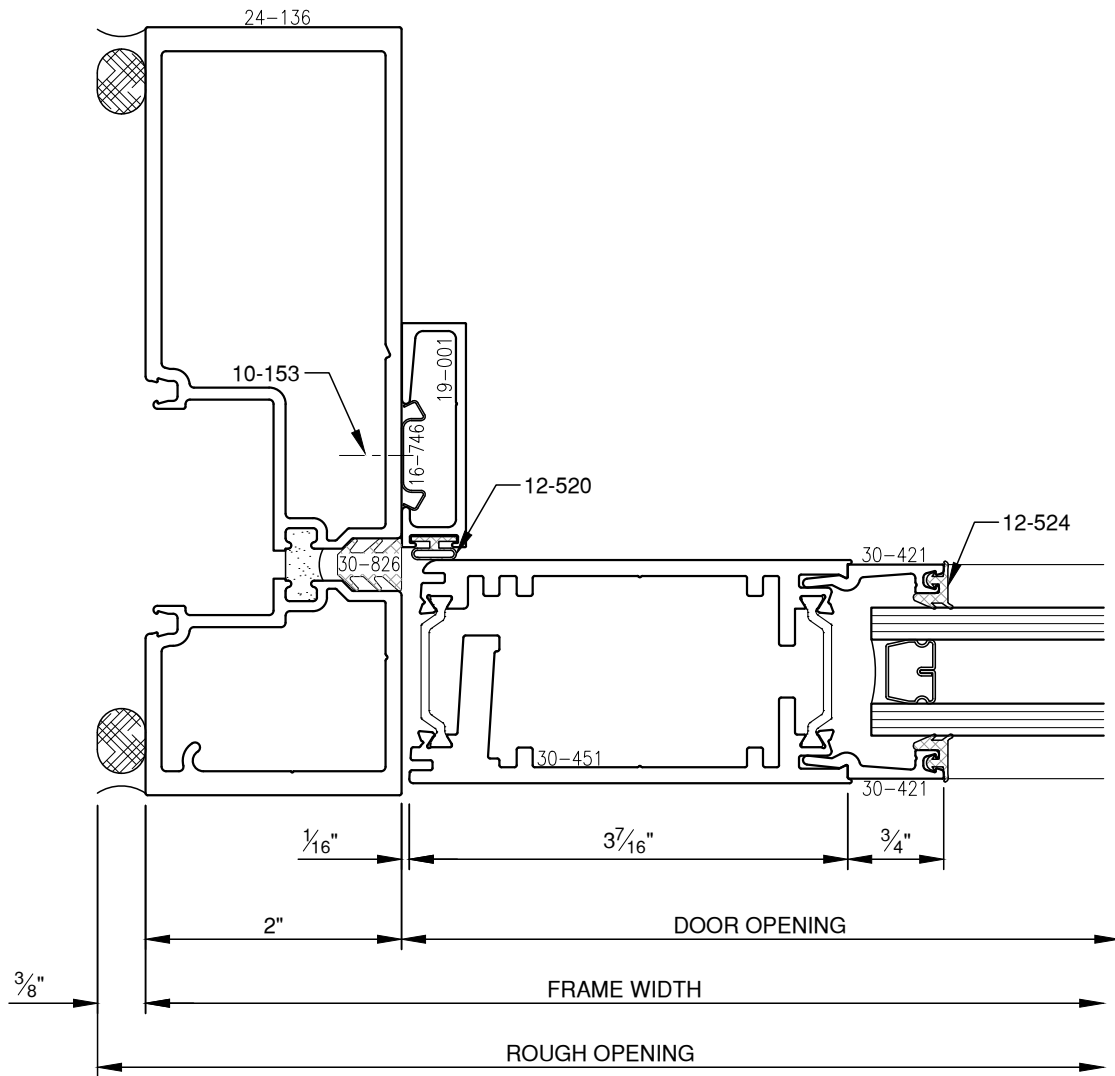

SCALE: 3/4

SCALE: 3/4

SCALE: 3/4

PITTC[®] ARCHITECTURAL METALS, INC.

1530 Landmeier Road Elk Grove Village, IL 60007 847-593-3131 fax: 847-593-9946

SCALE: 3/4

PITTC[®] ARCHITECTURAL METALS, INC.

1530 Landmeier Road Elk Grove Village, IL 60007 847-593-3131 fax: 847-593-9946

SCALE: 3/4

SCALE: 3/4

PITTC[®] ARCHITECTURAL METALS, INC.

1530 Landmeier Road Elk Grove Village, IL 60007 847-593-3131 fax: 847-593-9946

SCALE: 3/4

PITTC[®] ARCHITECTURAL METALS, INC.

1530 Landmeier Road Elk Grove Village, IL 60007 847-593-3131 fax: 847-593-9946