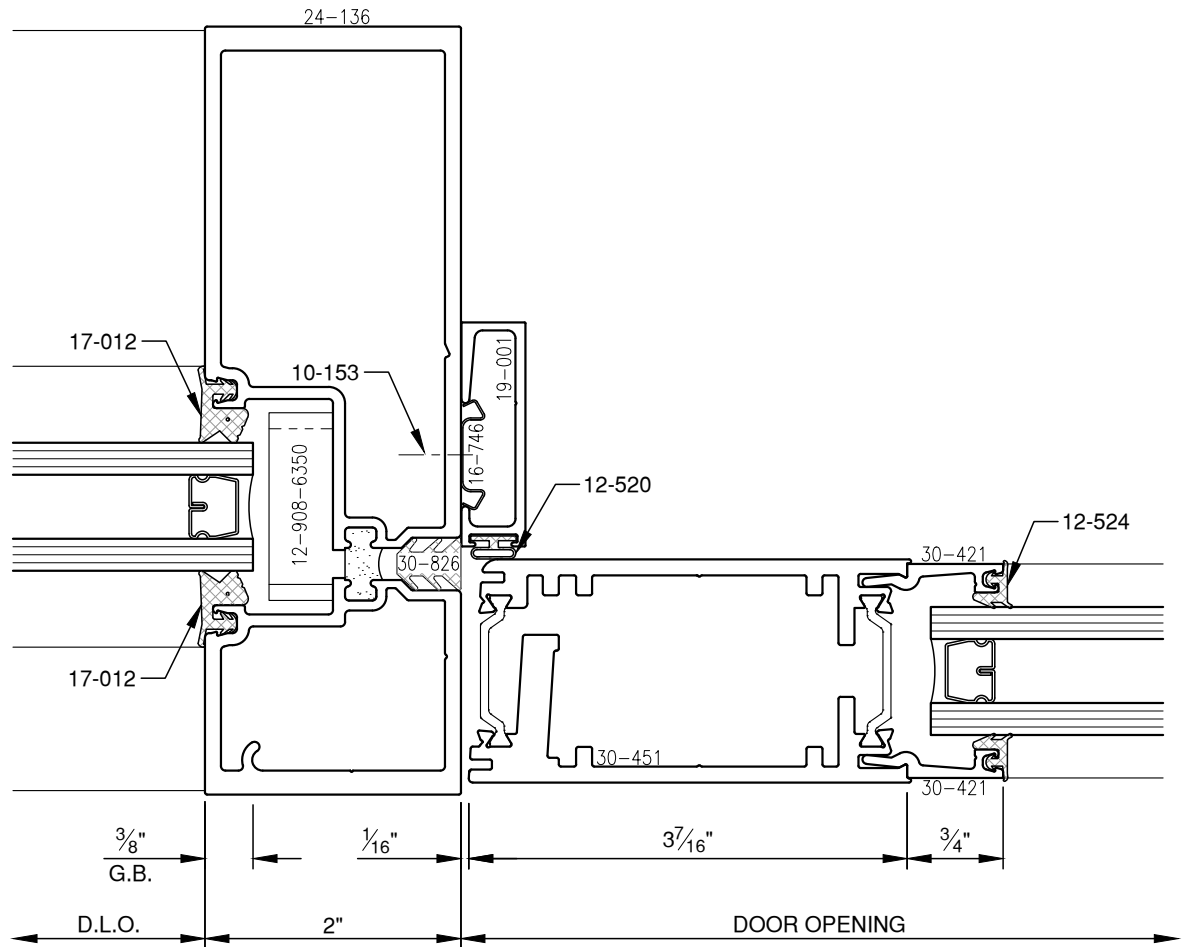

SCALE: 3/4

SCALE: 3/4

SCALE: 3/4

PITTC[®] ARCHITECTURAL METALS, INC.

1530 Landmeier Road Elk Grove Village, IL 60007 847-593-3131 fax: 847-593-9946

SCALE: 3/4

PITTC[®] ARCHITECTURAL METALS, INC.

1530 Landmeier Road Elk Grove Village, IL 60007 847-593-3131 fax: 847-593-9946

SCALE: 3/4

SCALE: 3/4

PITTC[®] ARCHITECTURAL METALS, INC.

1530 Landmeier Road Elk Grove Village, IL 60007 847-593-3131 fax: 847-593-9946

SCALE: 3/4

PITTC[®] ARCHITECTURAL METALS, INC.

1530 Landmeier Road Elk Grove Village, IL 60007 847-593-3131 fax: 847-593-9946