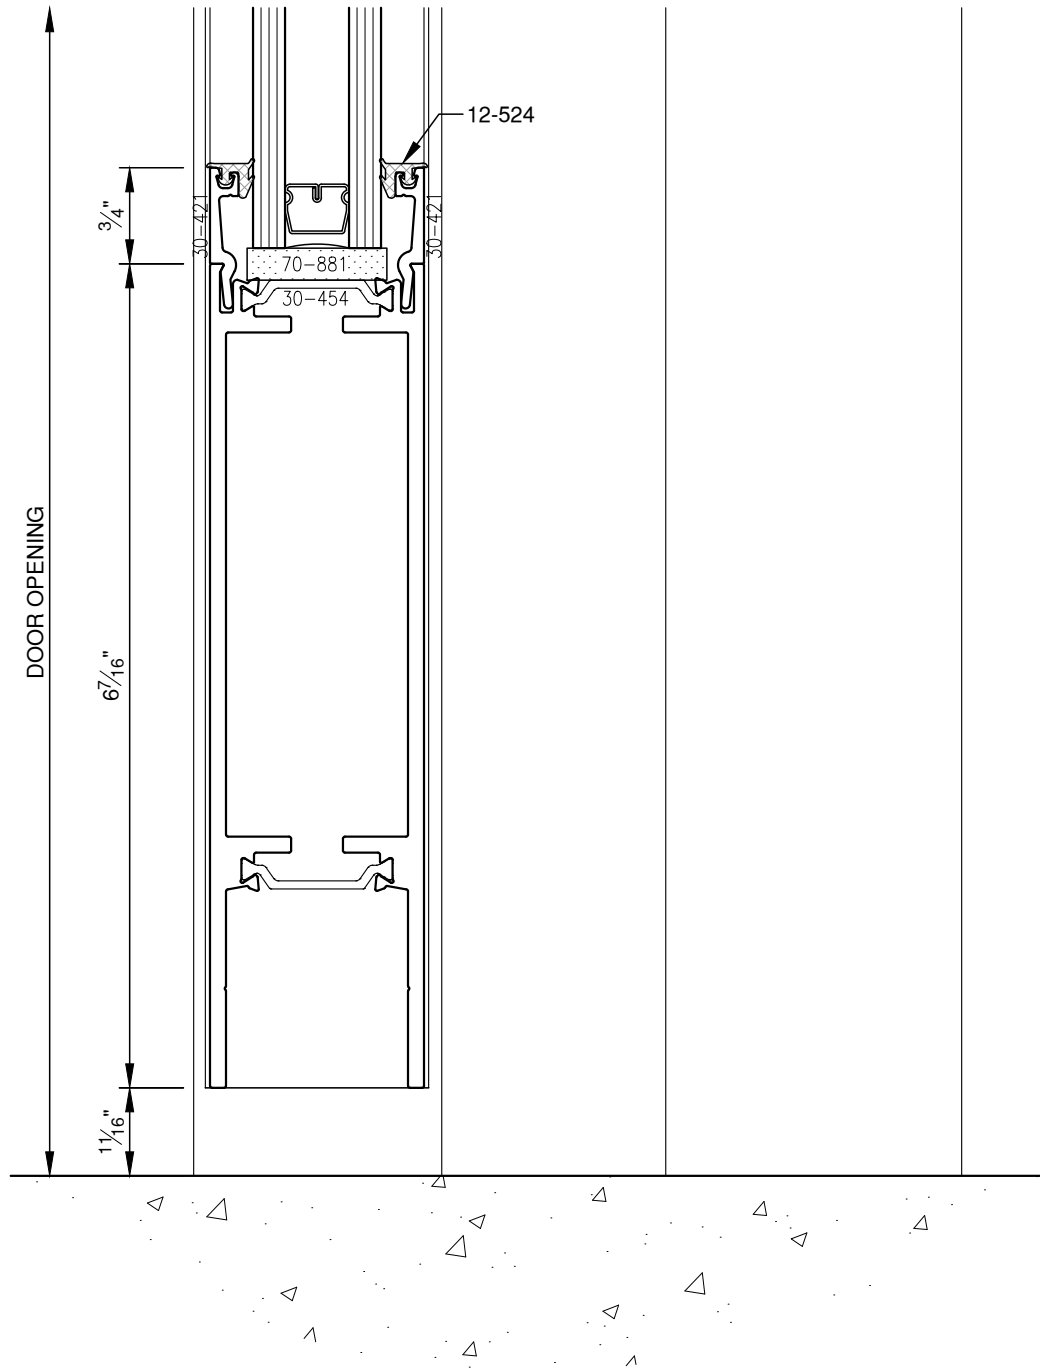

SCALE: 3/4

SCALE: 3/4

SCALE: 3/4

PITTC[®] ARCHITECTURAL METALS, INC.

1530 Landmeier Road Elk Grove Village, IL 60007 847-593-3131 fax: 847-593-9946

SCALE: 3/4

PITTC[®] ARCHITECTURAL METALS, INC.

1530 Landmeier Road Elk Grove Village, IL 60007 847-593-3131 fax: 847-593-9946

SCALE: 3/4

SCALE: 3/4

PITTC[®] ARCHITECTURAL METALS, INC.

1530 Landmeier Road Elk Grove Village, IL 60007 847-593-3131 fax: 847-593-9946

SCALE: 3/4

PITTC[®] ARCHITECTURAL METALS, INC.

1530 Landmeier Road Elk Grove Village, IL 60007 847-593-3131 fax: 847-593-9946