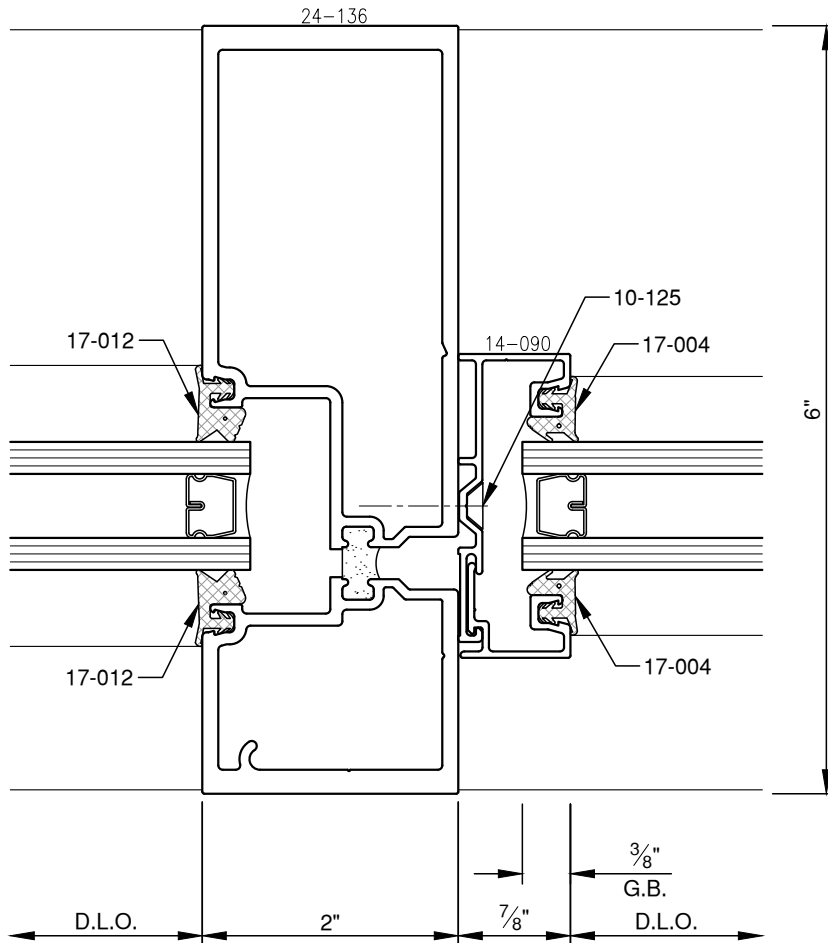

SCALE: 3/4

SCALE: 3/4

SCALE: 3/4

PITTC[®] ARCHITECTURAL METALS, INC.

1530 Landmeier Road Elk Grove Village, IL 60007 847-593-3131 fax: 847-593-9946

SCALE: 3/4

PITTC[®] ARCHITECTURAL METALS, INC.

1530 Landmeier Road Elk Grove Village, IL 60007 847-593-3131 fax: 847-593-9946

SCALE: 3/4

SCALE: 3/4

PITTC[®] ARCHITECTURAL METALS, INC.

1530 Landmeier Road Elk Grove Village, IL 60007 847-593-3131 fax: 847-593-9946

SCALE: 3/4

PITTC[®] ARCHITECTURAL METALS, INC.

1530 Landmeier Road Elk Grove Village, IL 60007 847-593-3131 fax: 847-593-9946