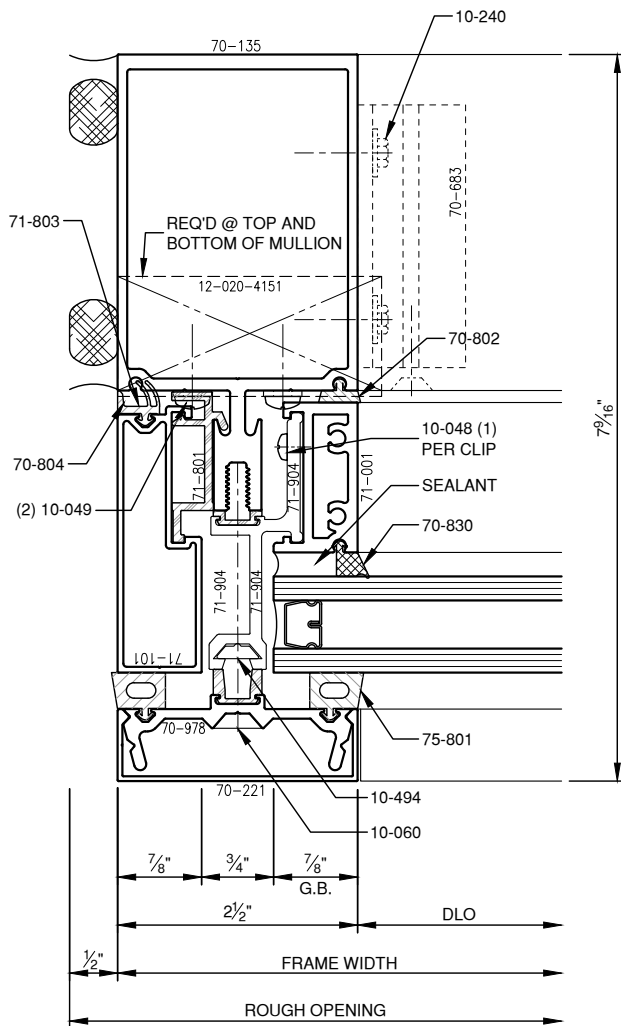

SCALE: HALF

SCALE: HALF

PITTC[®] ARCHITECTURAL METALS, INC.

1530 Landmeier Road Elk Grove Village, IL 60007 847-593-3131 fax: 847-593-9946

SCALE: HALF

PITTC[®] ARCHITECTURAL METALS, INC.

1530 Landmeier Road Elk Grove Village, IL 60007 847-593-3131 fax: 847-593-9946

SCALE: HALF