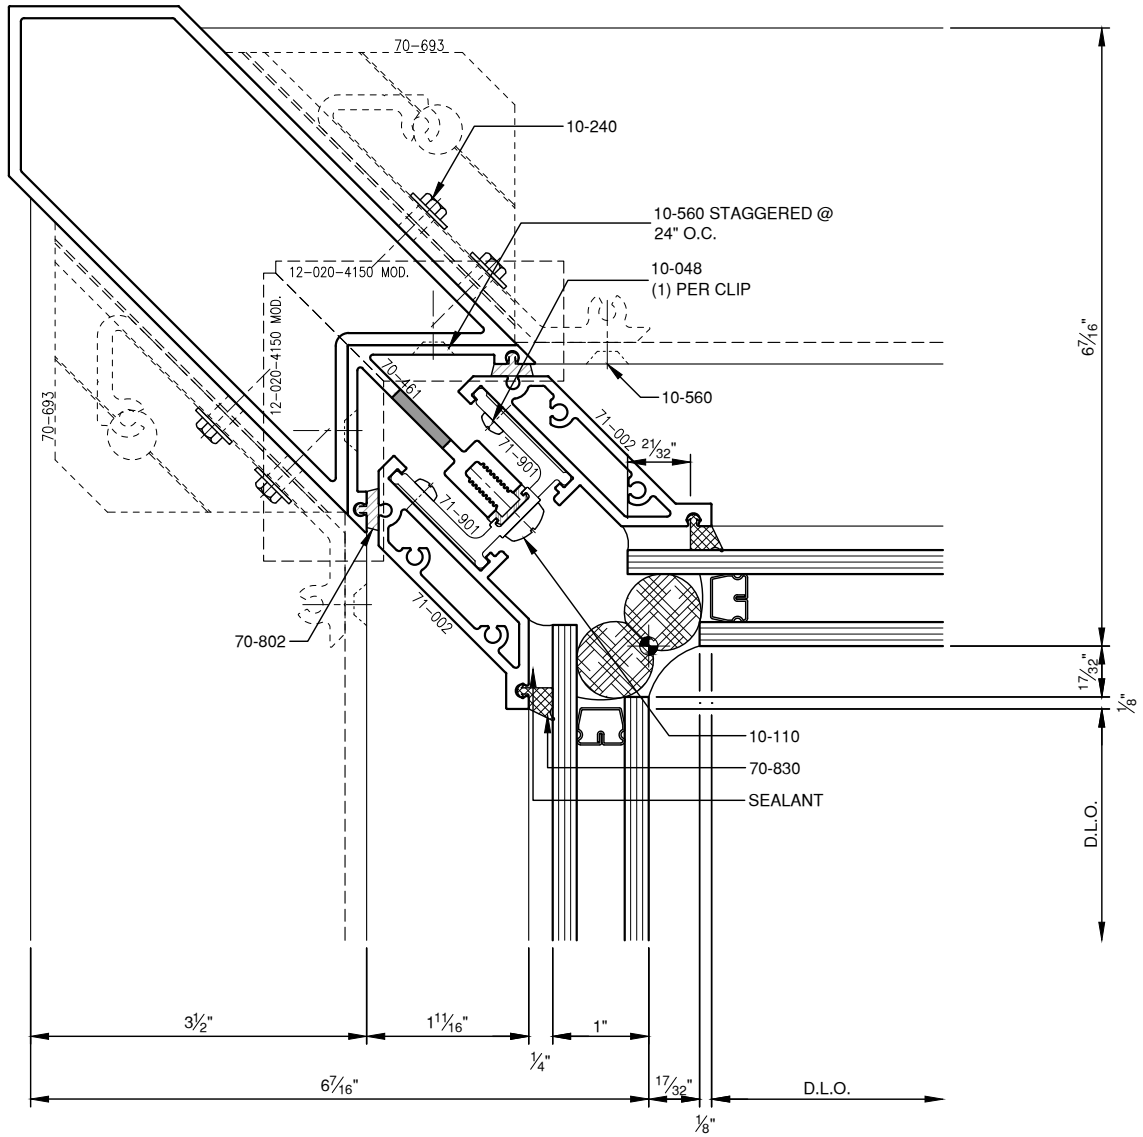

SCALE: HALF

PITTC® ARCHITECTURAL METALS, INC.

1530 Landmeier Road Elk Grove Village, IL 60007 847-593-3131 fax: 847-593-9946