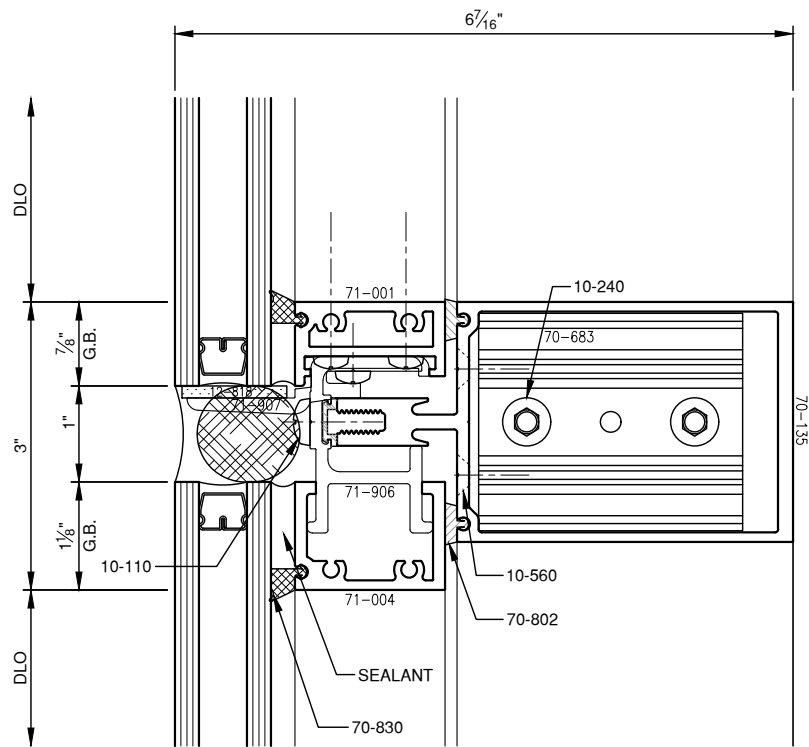

SCALE: 3/4

SCALE: 3/4

PITTC[®] ARCHITECTURAL METALS, INC.

1530 Landmeier Road Elk Grove Village, IL 60007 847-593-3131 fax: 847-593-9946

SCALE: 3/4

SCALE: 3/4

SCALE: 3/4

SCALE: HALF

SCALE: HALF

SCALE: HALF

PITTC[®] ARCHITECTURAL METALS, INC.

1530 Landmeier Road Elk Grove Village, IL 60007 847-593-3131 fax: 847-593-9946

SCALE: HALF

PITTC[®] ARCHITECTURAL METALS, INC.

1530 Landmeier Road Elk Grove Village, IL 60007 847-593-3131 fax: 847-593-9946

SCALE: HALF