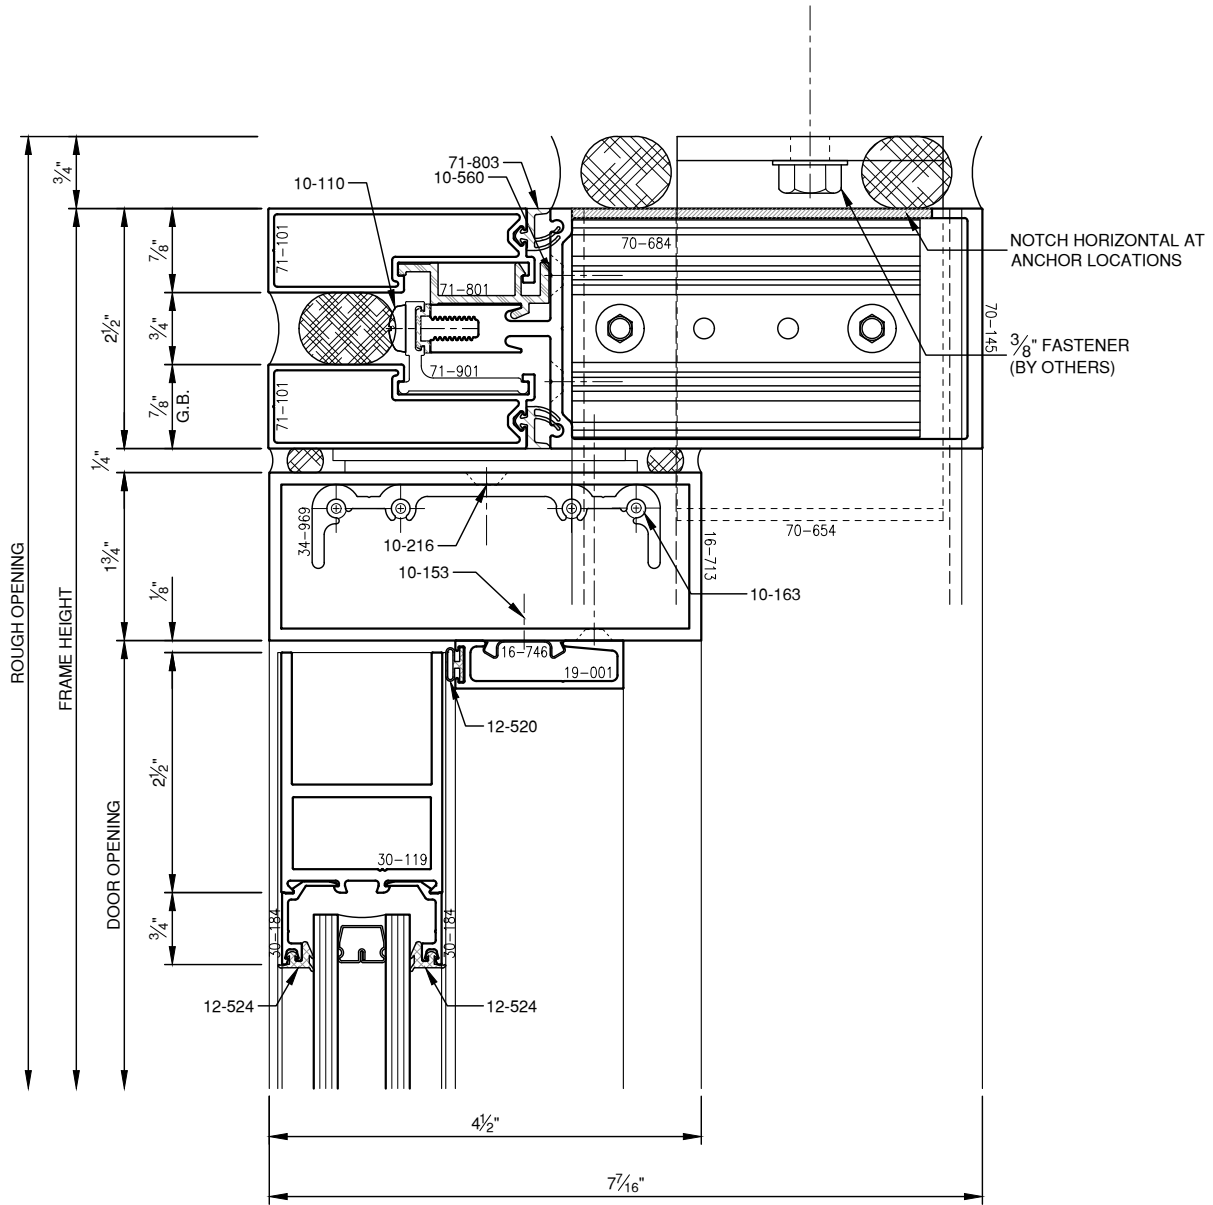

SCALE: HALF

PITTC[®] ARCHITECTURAL METALS, INC.

1530 Landmeier Road Elk Grove Village, IL 60007 847-593-3131 fax: 847-593-9946

SCALE: HALF

PITTC[®] ARCHITECTURAL METALS, INC.

1530 Landmeier Road Elk Grove Village, IL 60007 847-593-3131 fax: 847-593-9946

SCALE: HALF

SCALE: HALF

SCALE: HALF