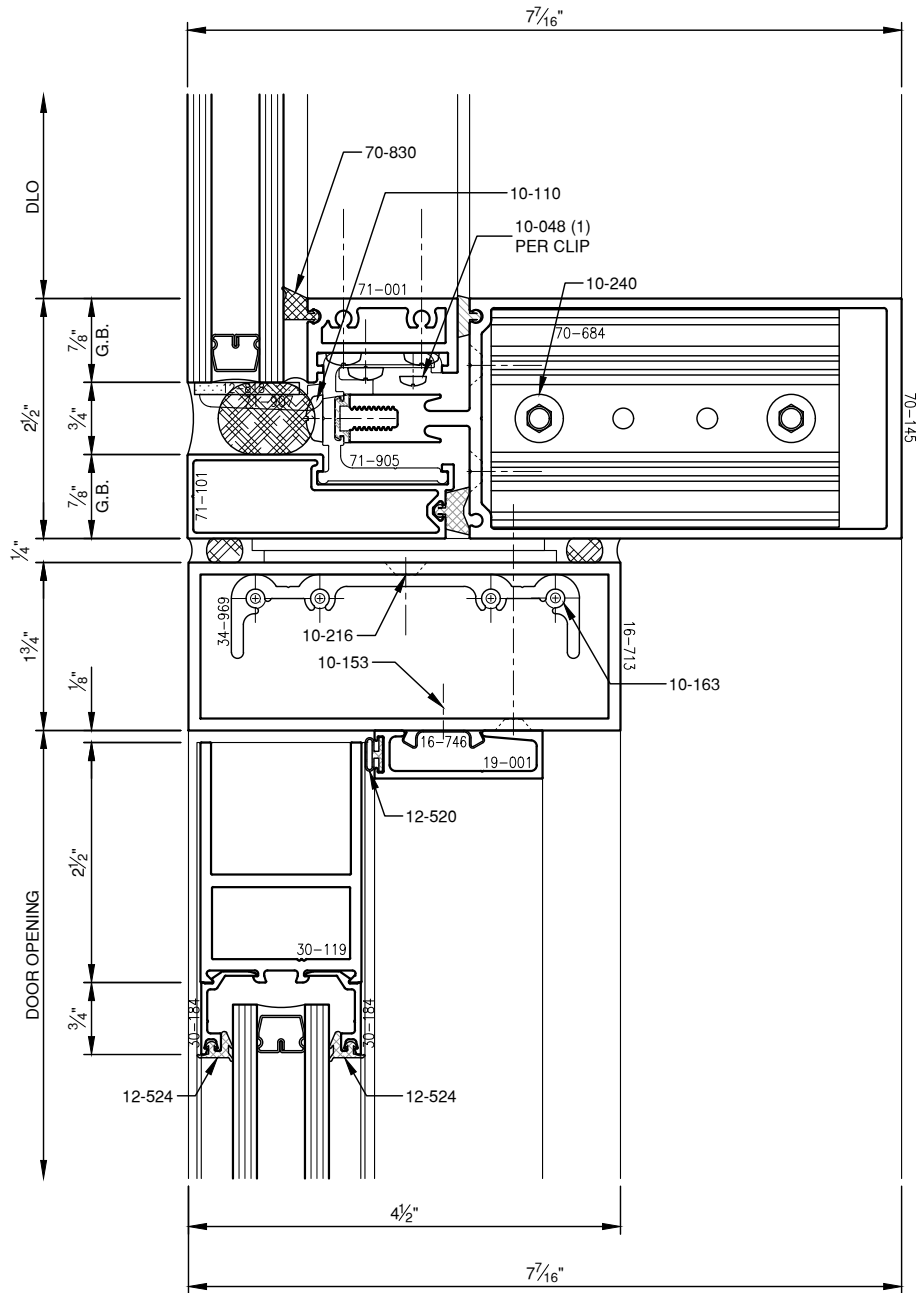

SCALE: HALF

PITTC[®] ARCHITECTURAL METALS, INC.

1530 Landmeier Road Elk Grove Village, IL 60007 847-593-3131 fax: 847-593-9946

SCALE: HALF

PITTC[®] ARCHITECTURAL METALS, INC.

1530 Landmeier Road Elk Grove Village, IL 60007 847-593-3131 fax: 847-593-9946

SCALE: HALF

SCALE: HALF

SCALE: HALF