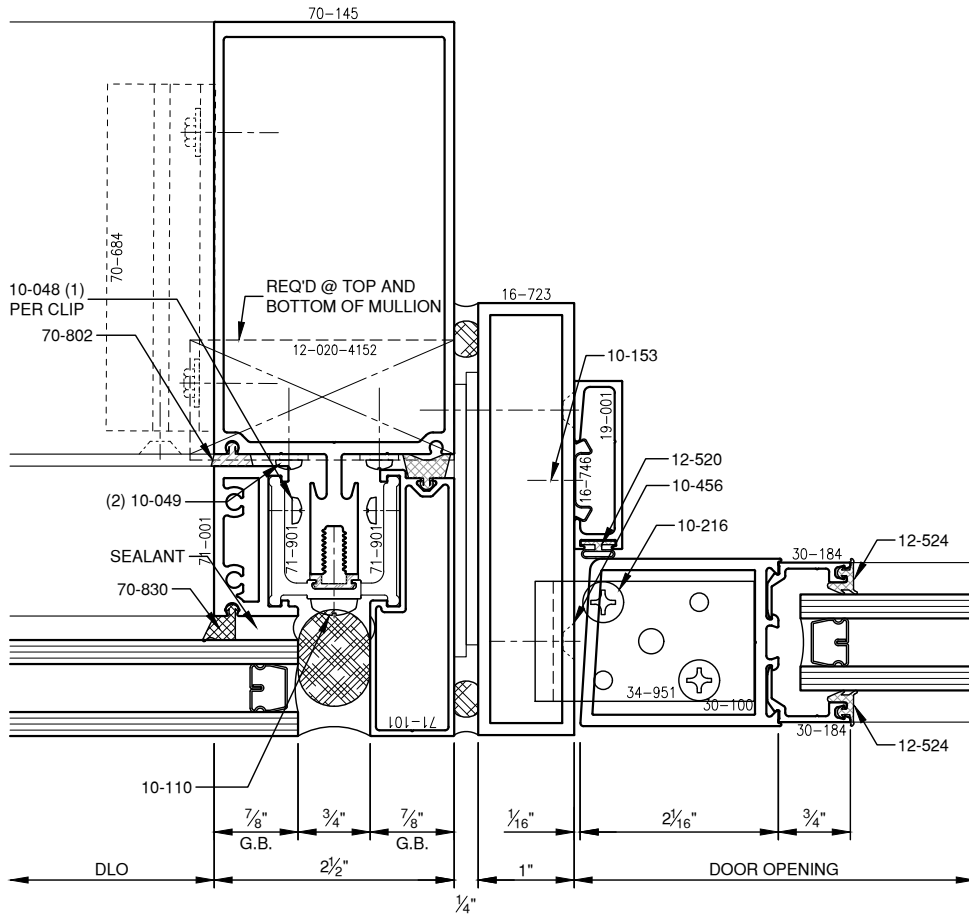

SCALE: HALF

PITTC[®] ARCHITECTURAL METALS, INC.

1530 Landmeier Road Elk Grove Village, IL 60007 847-593-3131 fax: 847-593-9946

SCALE: HALF

PITTC[®] ARCHITECTURAL METALS, INC.

1530 Landmeier Road Elk Grove Village, IL 60007 847-593-3131 fax: 847-593-9946

SCALE: HALF

SCALE: HALF

SCALE: HALF