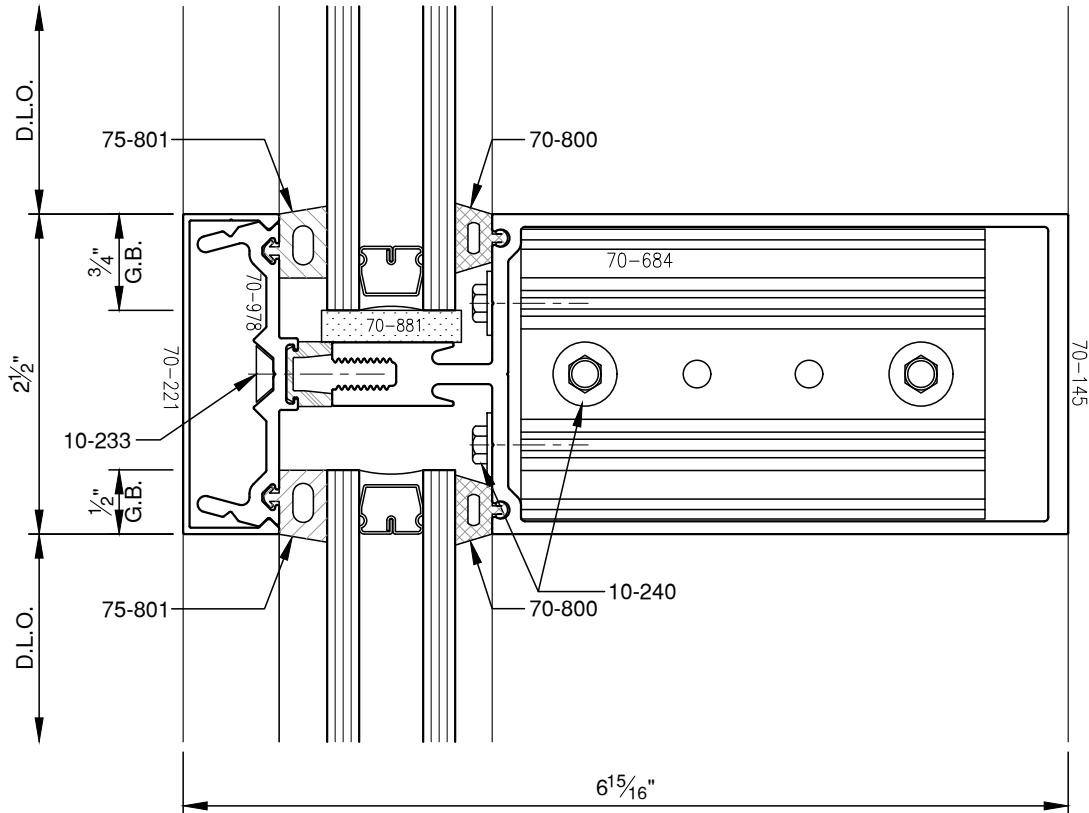

SCALE: 3/4

SCALE: 3/4

SCALE: 3/4

PITTC[®] ARCHITECTURAL METALS, INC.

1530 Landmeier Road Elk Grove Village, IL 60007 847-593-3131 fax: 847-593-9946

SCALE: 3/4

PITCO® ARCHITECTURAL METALS, INC.

1530 Landmeier Road Elk Grove Village, IL 60007 847-593-3131 fax: 847-593-9946