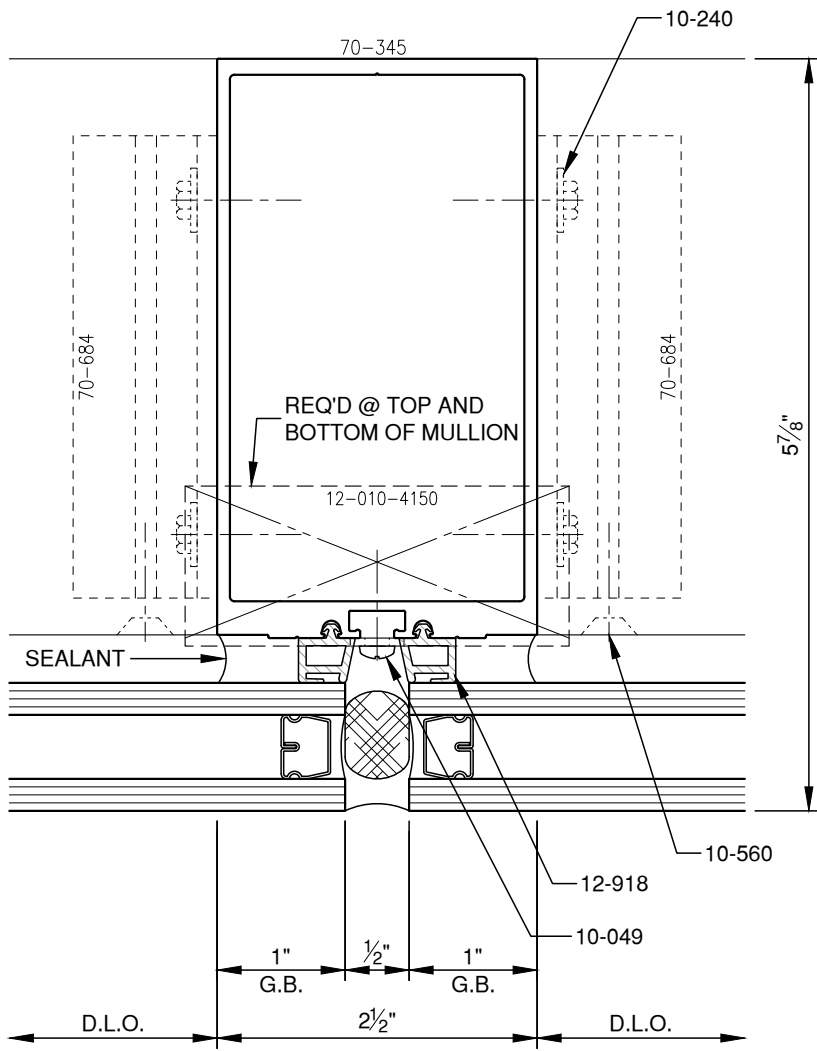

SCALE: 3/4

PITTC[®] ARCHITECTURAL METALS, INC.

1530 Landmeier Road Elk Grove Village, IL 60007 847-593-3131 fax: 847-593-9946

SCALE: 3/4

SCALE: 3/4

SCALE: 3/4

SCALE: 3/4

SCALE: 3/4

SCALE: 3/4

SCALE: HALF

PITTC[®] ARCHITECTURAL METALS, INC.

1530 Landmeier Road Elk Grove Village, IL 60007 847-593-3131 fax: 847-593-9946

SCALE: HALF

PITTO® ARCHITECTURAL METALS, INC.

1530 Landmeier Road Elk Grove Village, IL 60007 847-593-3131 fax: 847-593-9946