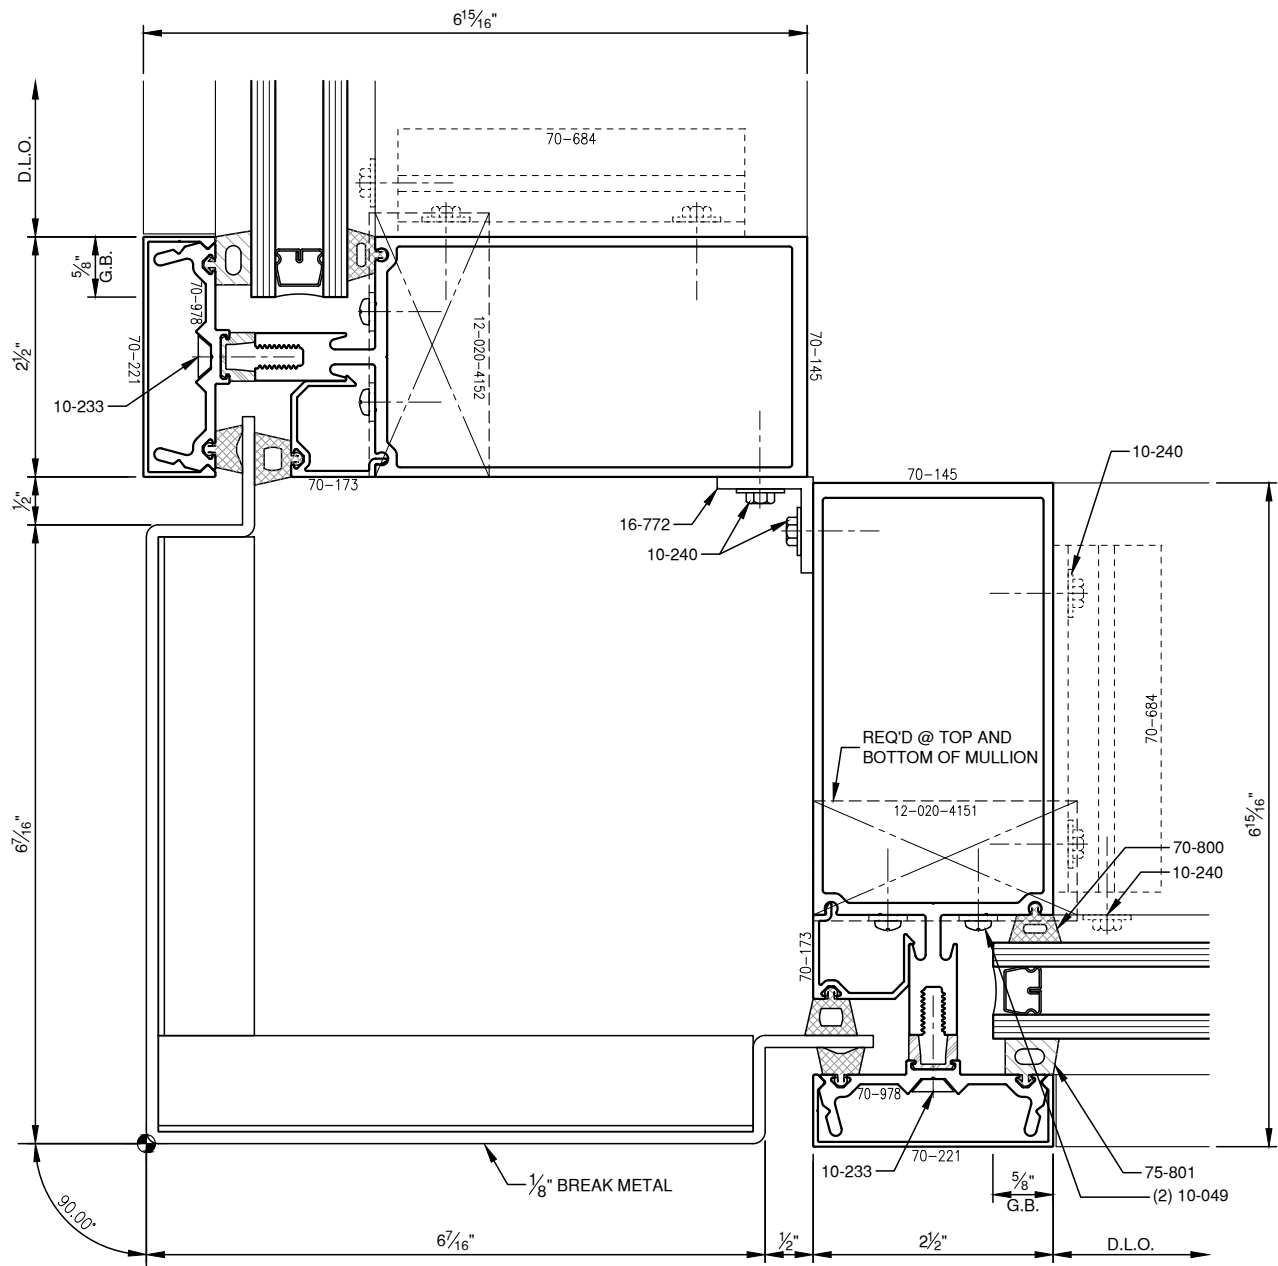

SCALE: HALF