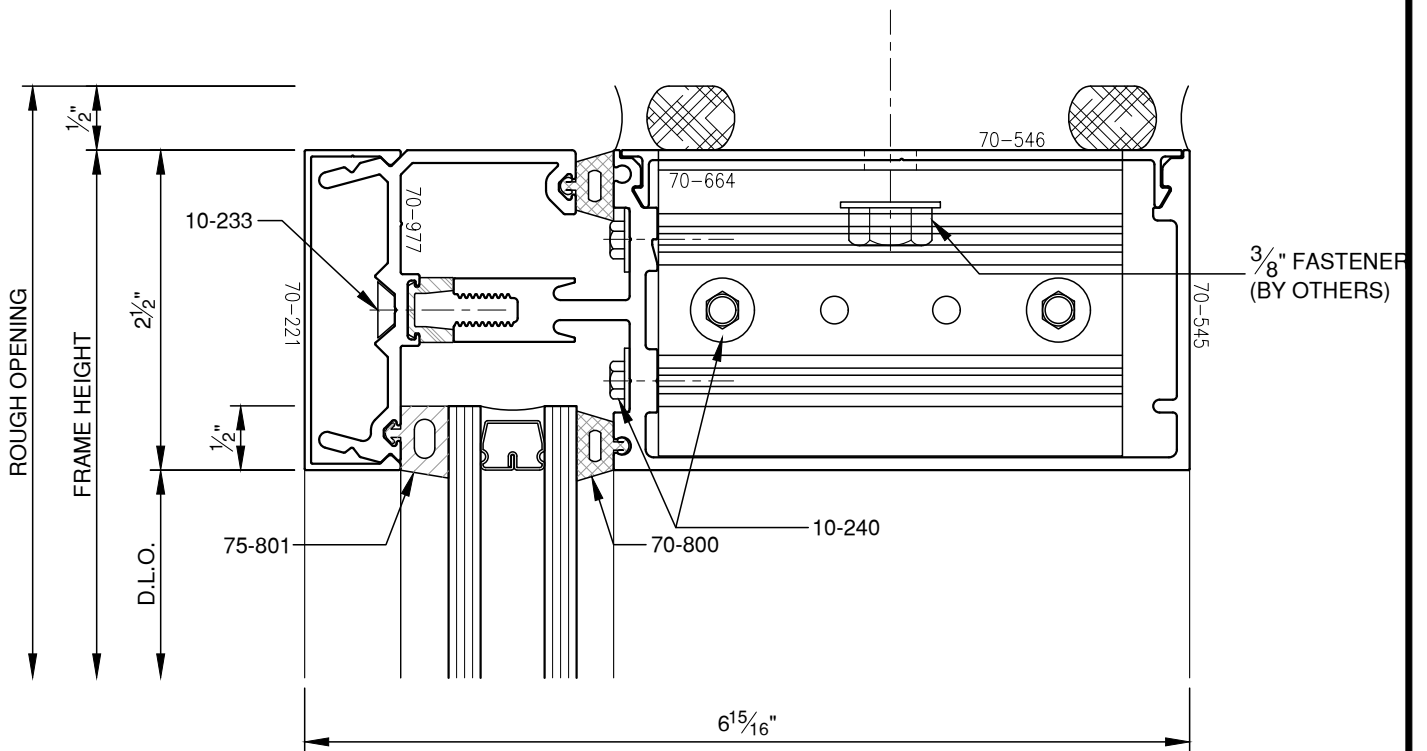

SCALE: 3/4

SCALE: 3/4

SCALE: 3/4

PITTC[®] ARCHITECTURAL METALS, INC.

1530 Landmeier Road Elk Grove Village, IL 60007 847-593-3131 fax: 847-593-9946

SCALE: 3/4

PITCO® ARCHITECTURAL METALS, INC.

1530 Landmeier Road Elk Grove Village, IL 60007 847-593-3131 fax: 847-593-9946