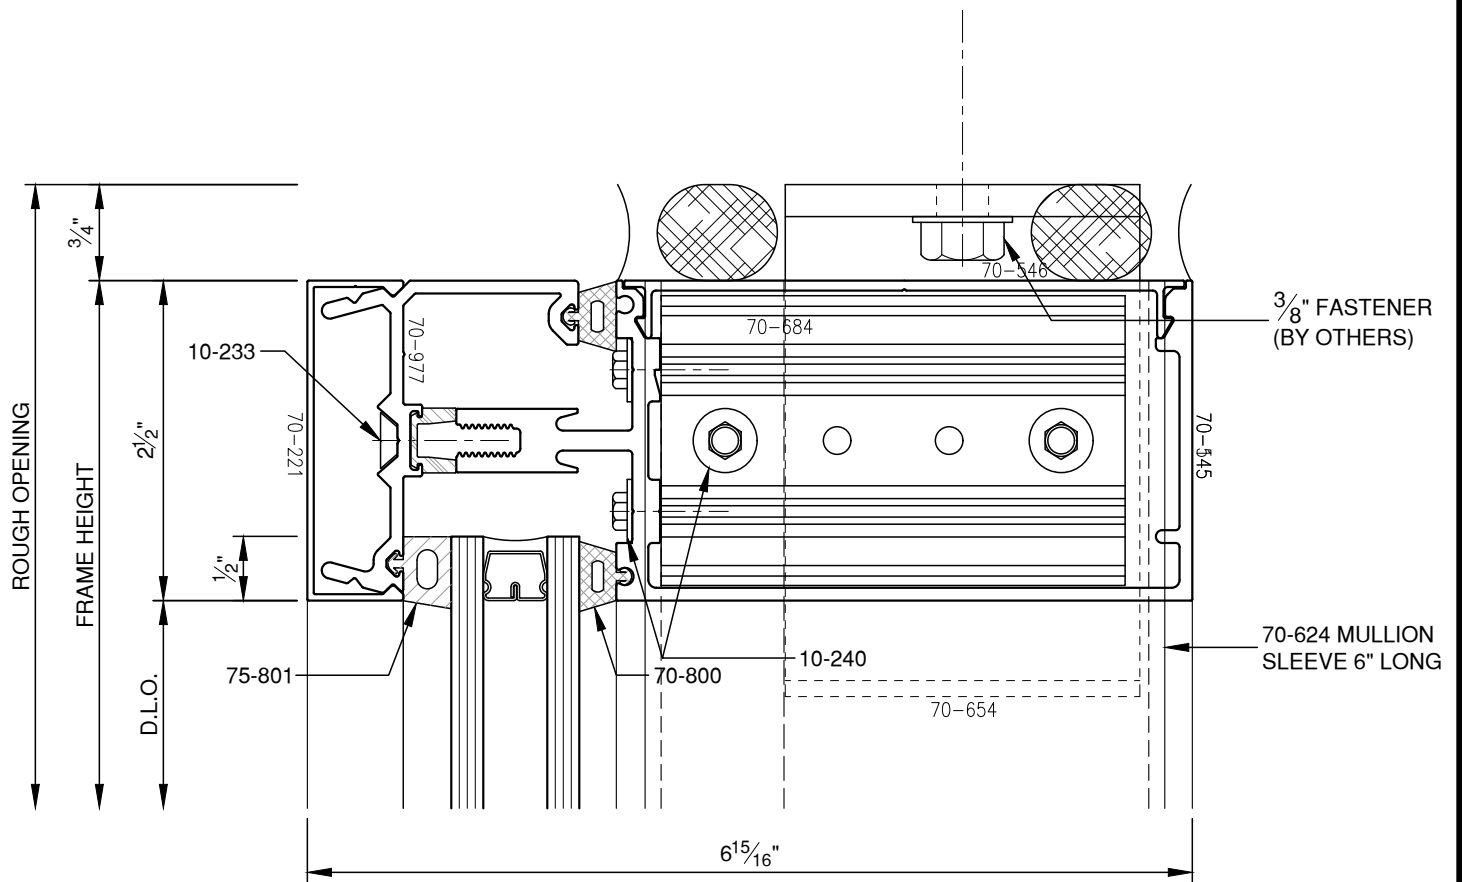

SCALE: 3/4

SCALE: 3/4

SCALE: 3/4

PITTC[®] ARCHITECTURAL METALS, INC.

1530 Landmeier Road Elk Grove Village, IL 60007 847-593-3131 fax: 847-593-9946

SCALE: 3/4

PITCO® ARCHITECTURAL METALS, INC.

1530 Landmeier Road Elk Grove Village, IL 60007 847-593-3131 fax: 847-593-9946