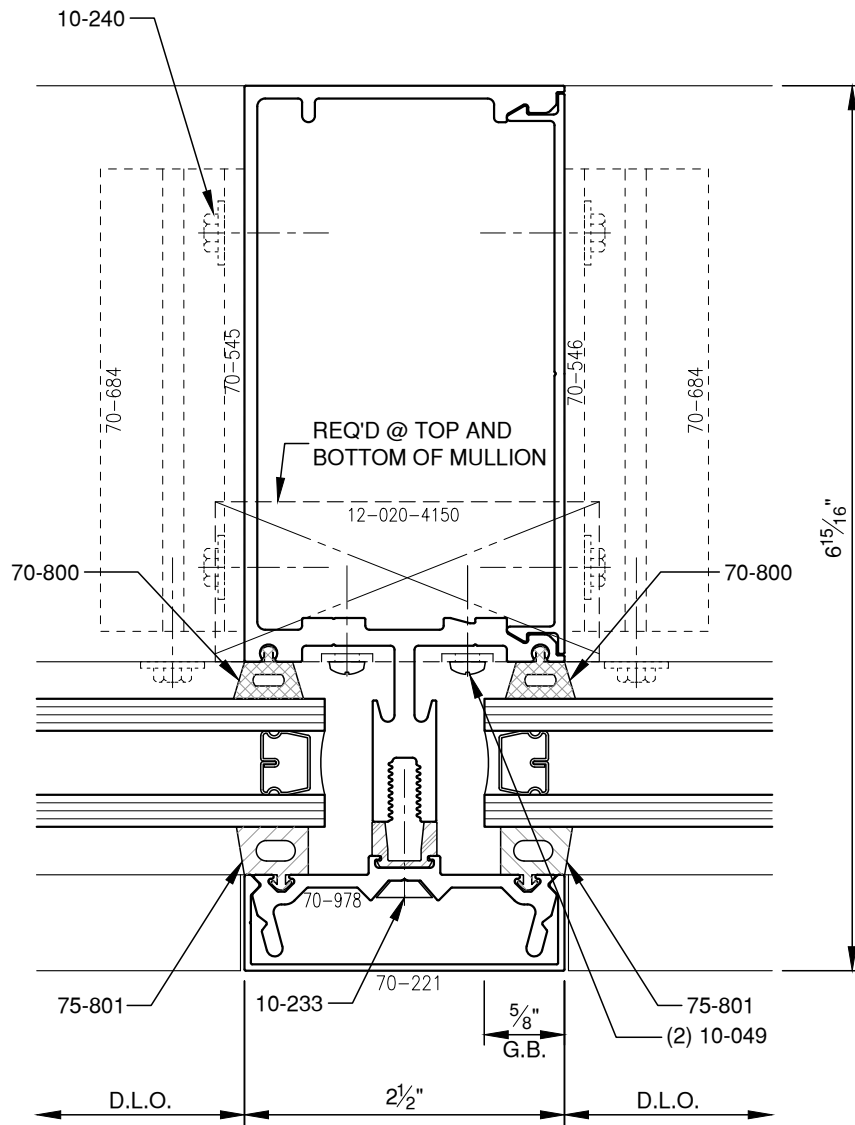

SCALE: 3/4

PITTC® ARCHITECTURAL METALS, INC.

1530 Landmeier Road Elk Grove Village, IL 60007 847-593-3131 fax: 847-593-9946