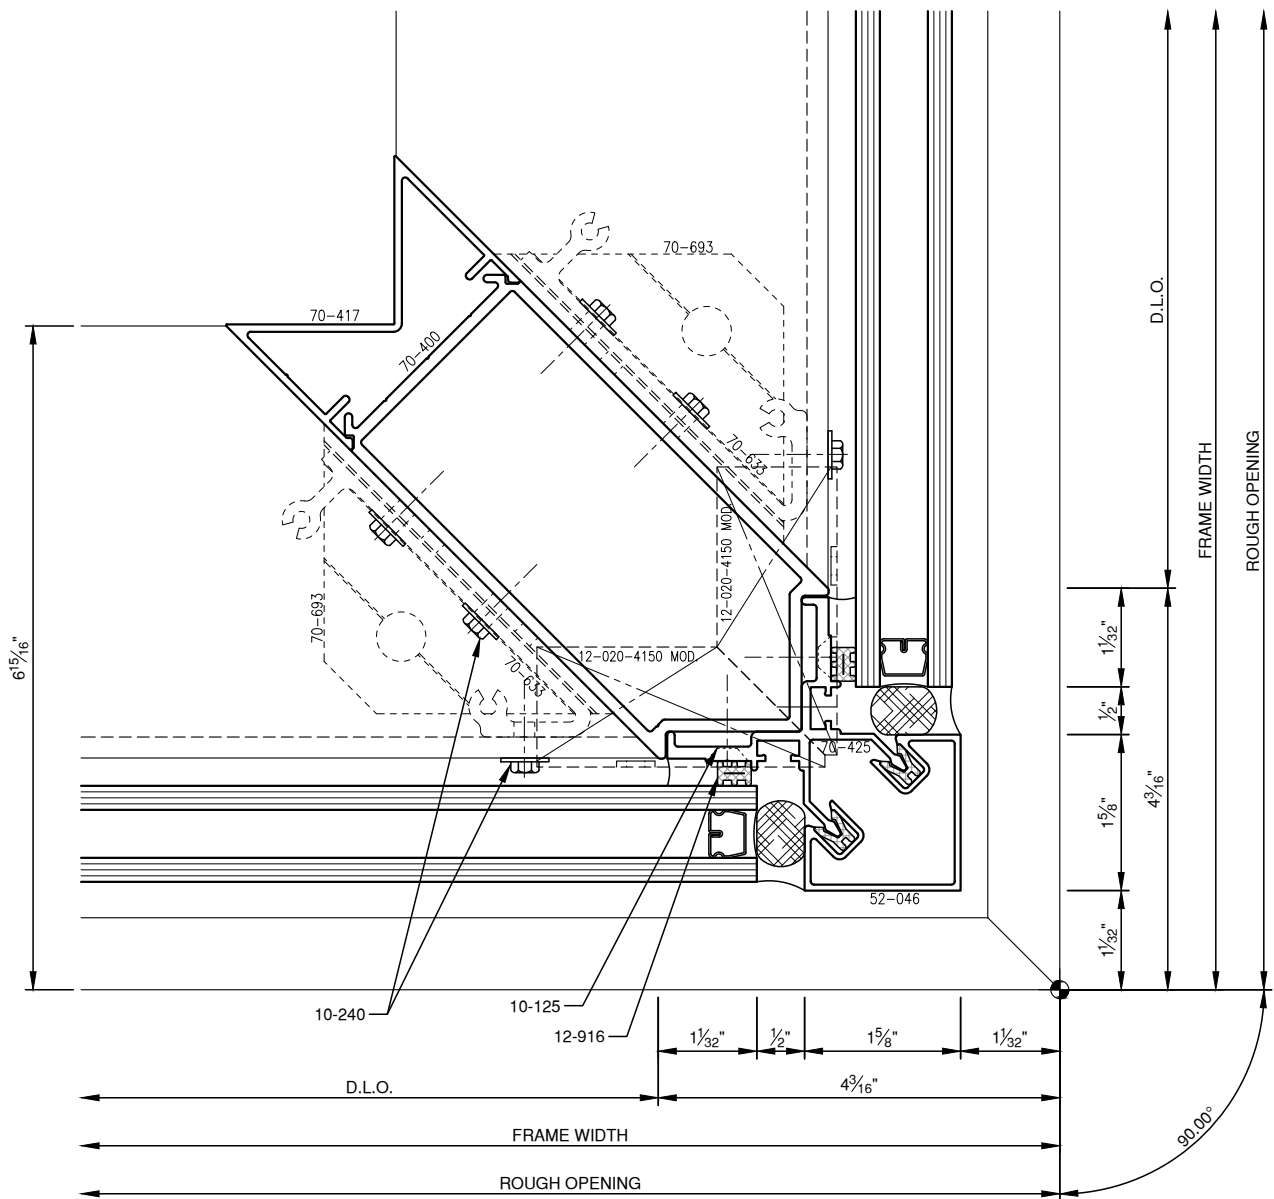

SCALE: 3/4

SCALE: 3/4

PITTC[®] ARCHITECTURAL METALS, INC.

1530 Landmeier Road Elk Grove Village, IL 60007 847-593-3131 fax: 847-593-9946

SCALE: HALF

PITTC® ARCHITECTURAL METALS, INC.

1530 Landmeier Road Elk Grove Village, IL 60007 847-593-3131 fax: 847-593-9946