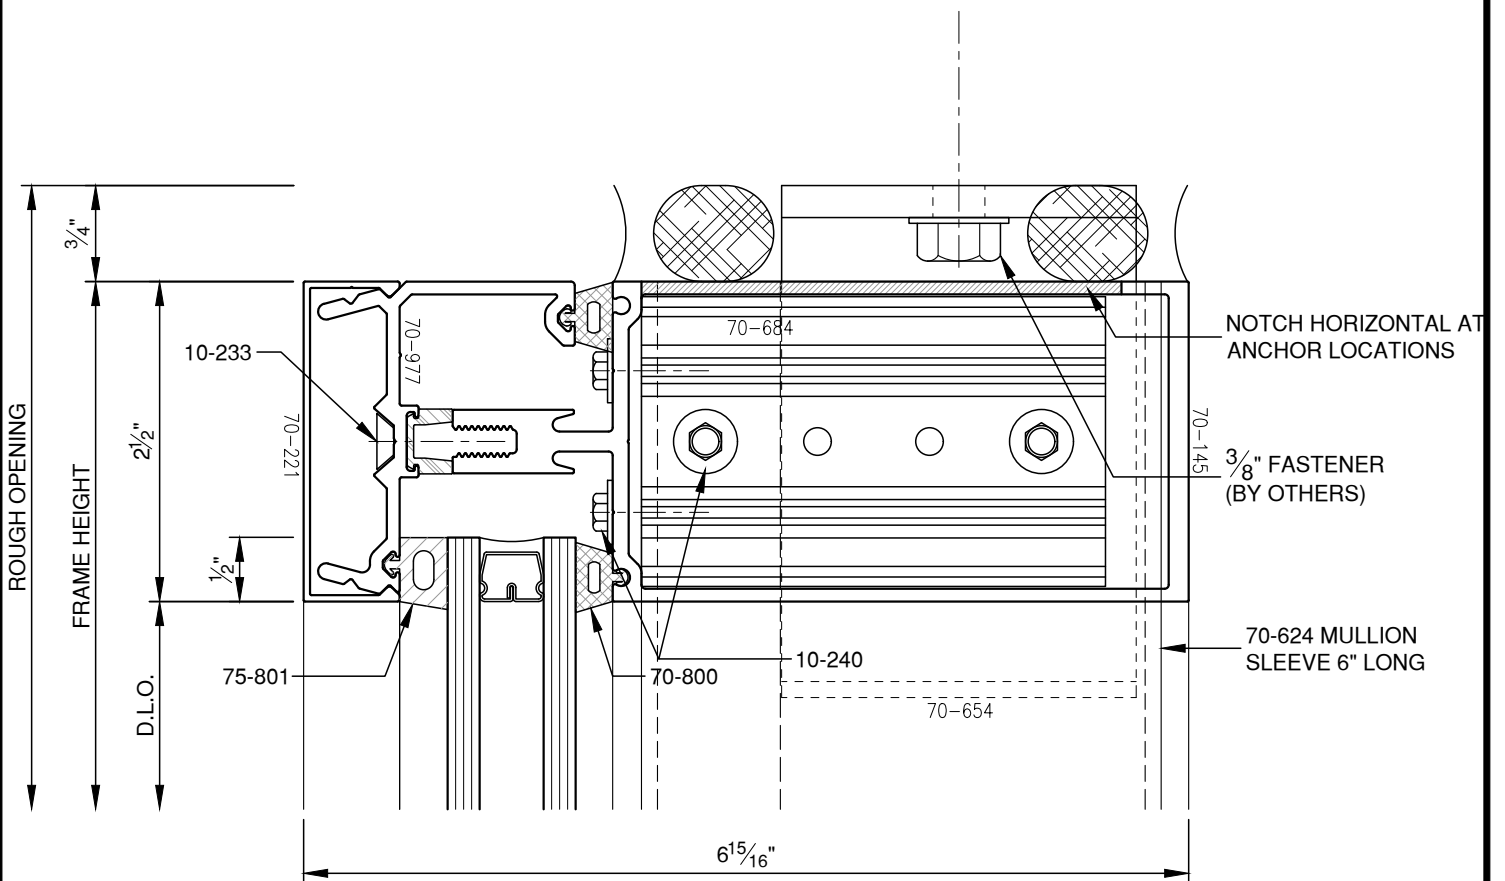

SCALE: 3/4

SCALE: 3/4

SCALE: 3/4

PITTC[®] ARCHITECTURAL METALS, INC.

1530 Landmeier Road Elk Grove Village, IL 60007 847-593-3131 fax: 847-593-9946

SCALE: 3/4

PITCO® ARCHITECTURAL METALS, INC.

1530 Landmeier Road Elk Grove Village, IL 60007 847-593-3131 fax: 847-593-9946