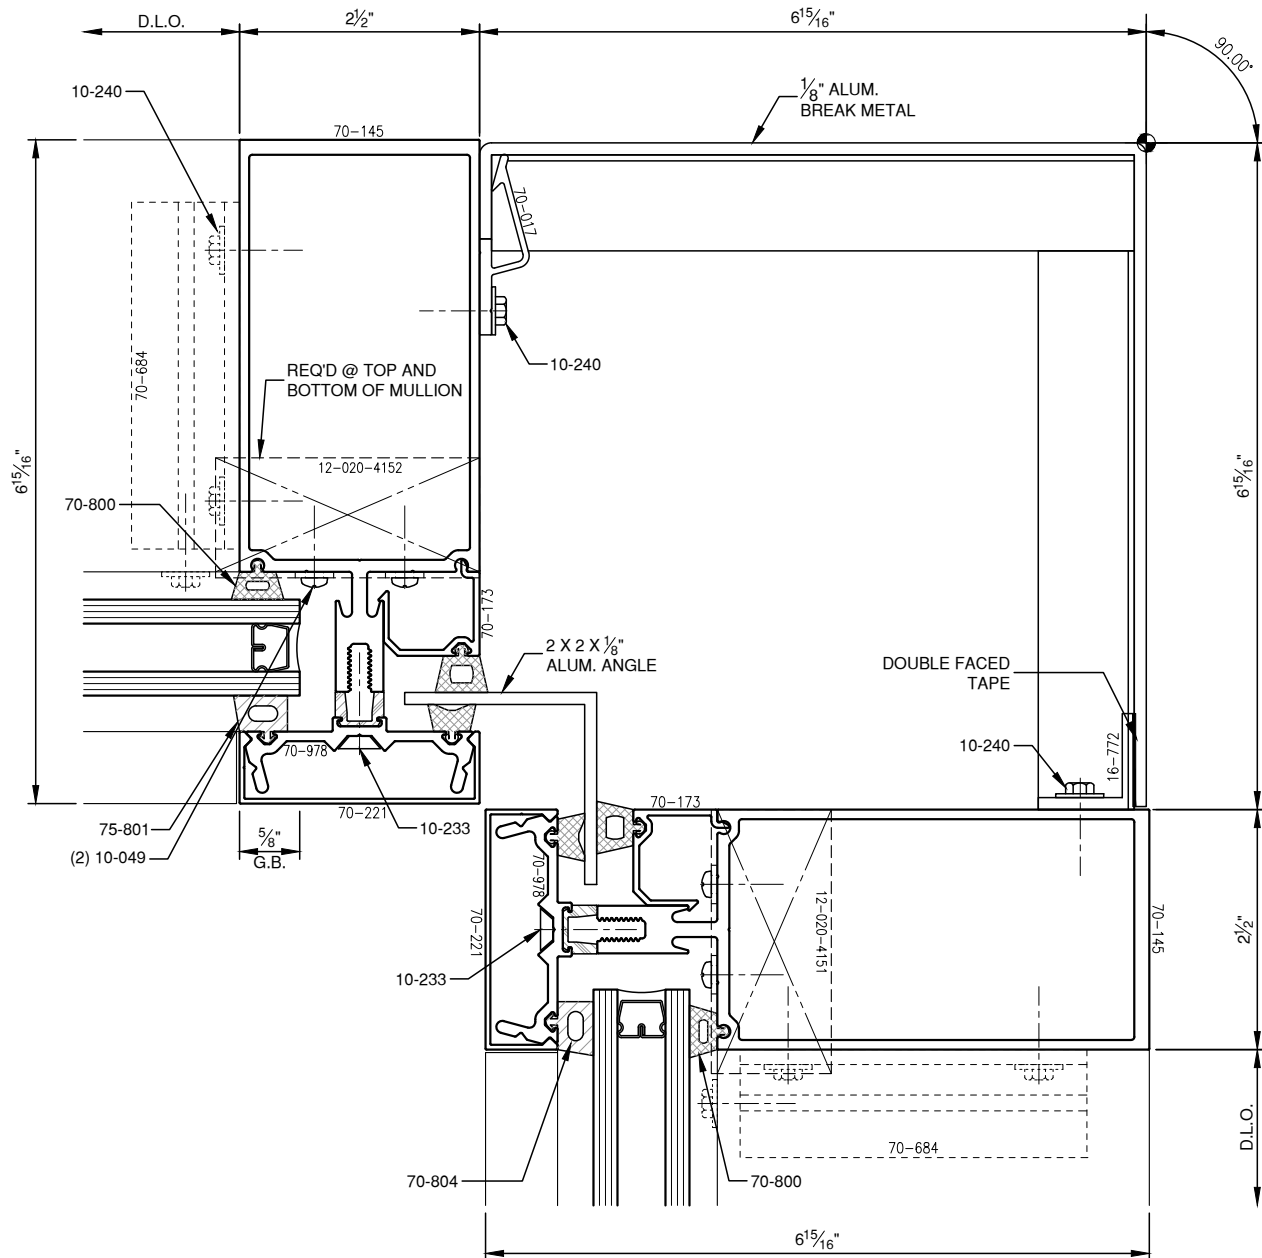

SCALE: HALF

SCALE: HALF

PITTC[®] ARCHITECTURAL METALS, INC.

1530 Landmeier Road Elk Grove Village, IL 60007 847-593-3131 fax: 847-593-9946

SCALE: HALF

SCALE: HALF

SCALE: 3/4

PITTC[®] ARCHITECTURAL METALS, INC.