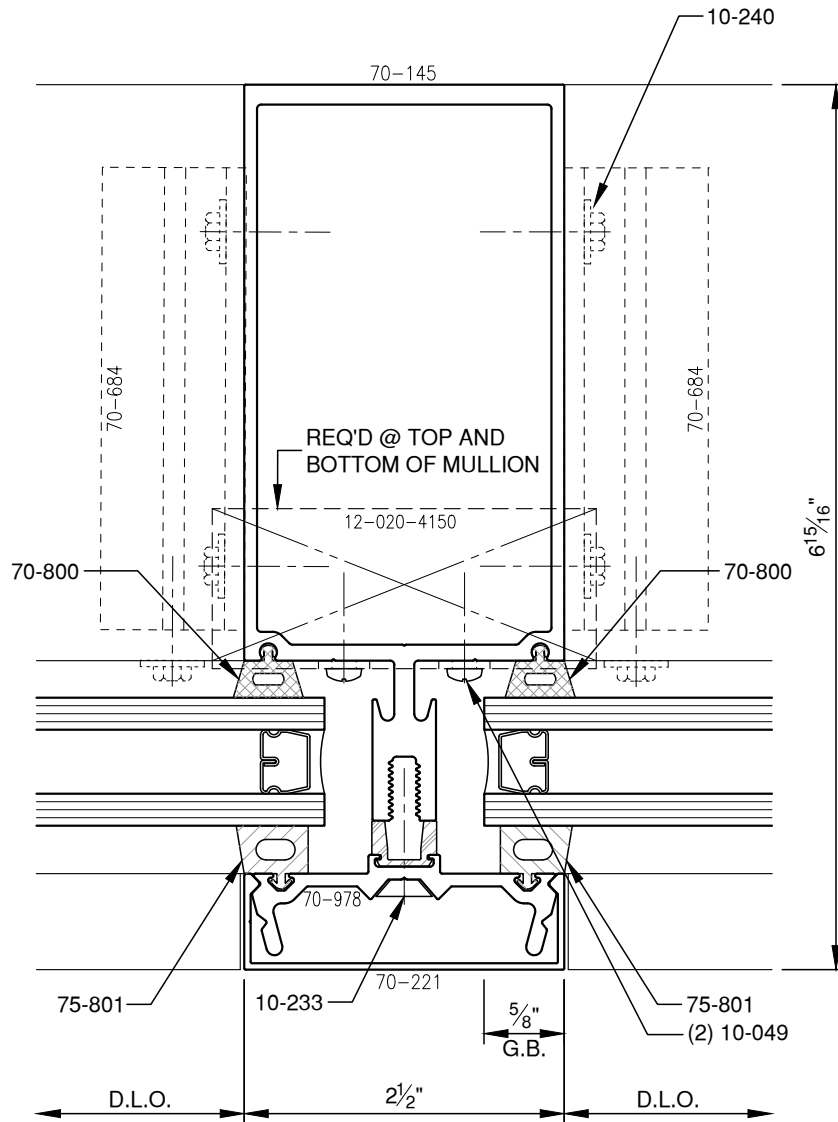

SCALE: 3/4

SCALE: 3/4

PITTC[®] ARCHITECTURAL METALS, INC.

1530 Landmeier Road Elk Grove Village, IL 60007 847-593-3131 fax: 847-593-9946

SCALE: HALF

PITTC® ARCHITECTURAL METALS, INC.

1530 Landmeier Road Elk Grove Village, IL 60007 847-593-3131 fax: 847-593-9946