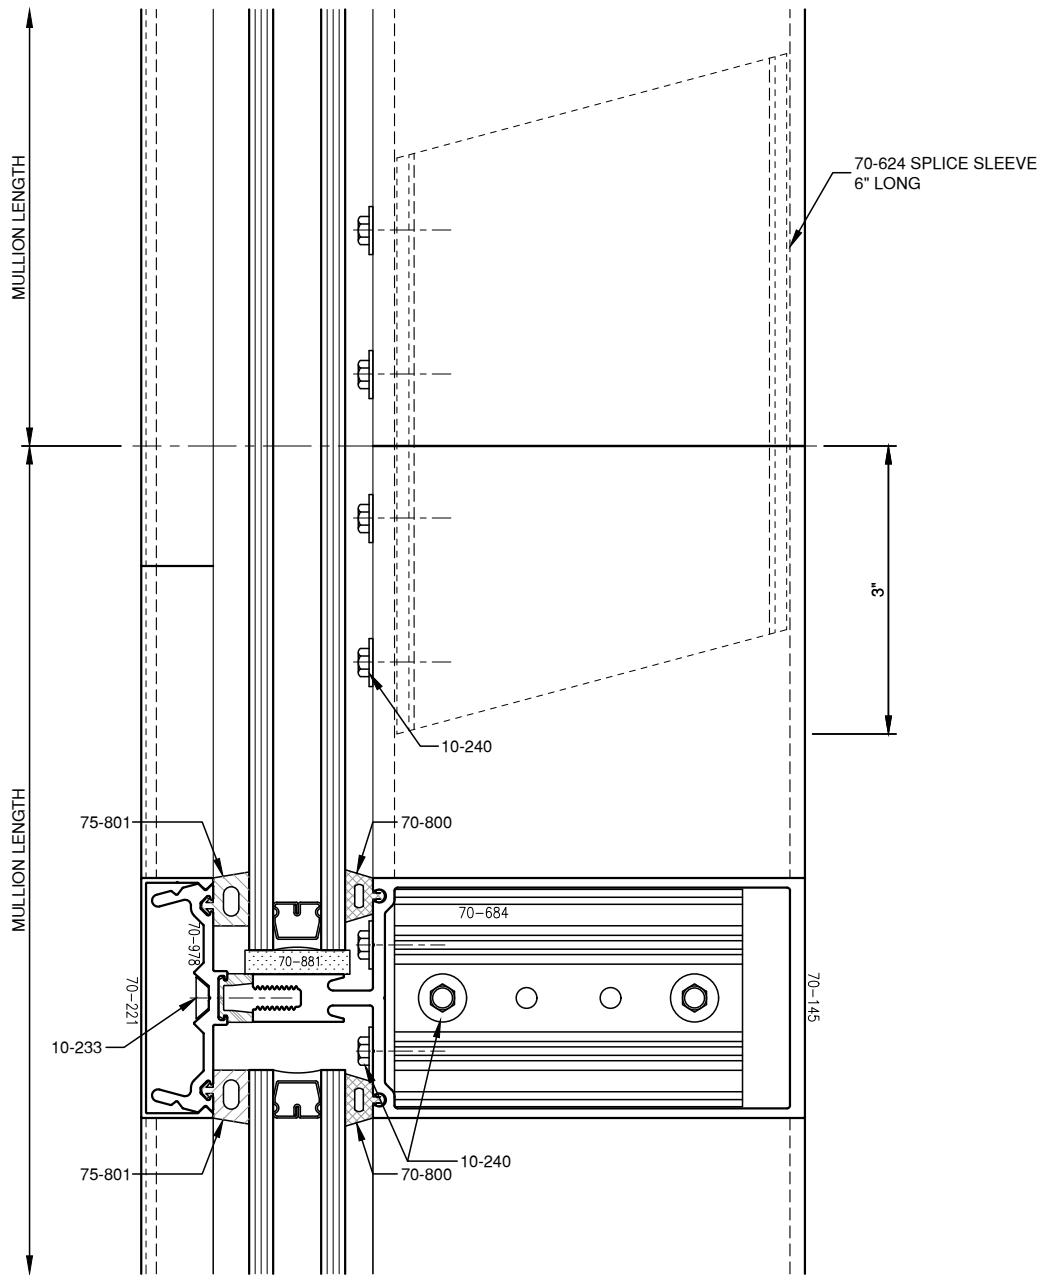

SCALE: HALF

PITTC® ARCHITECTURAL METALS, INC.

1530 Landmeier Road Elk Grove Village, IL 60007 847-593-3131 fax: 847-593-9946