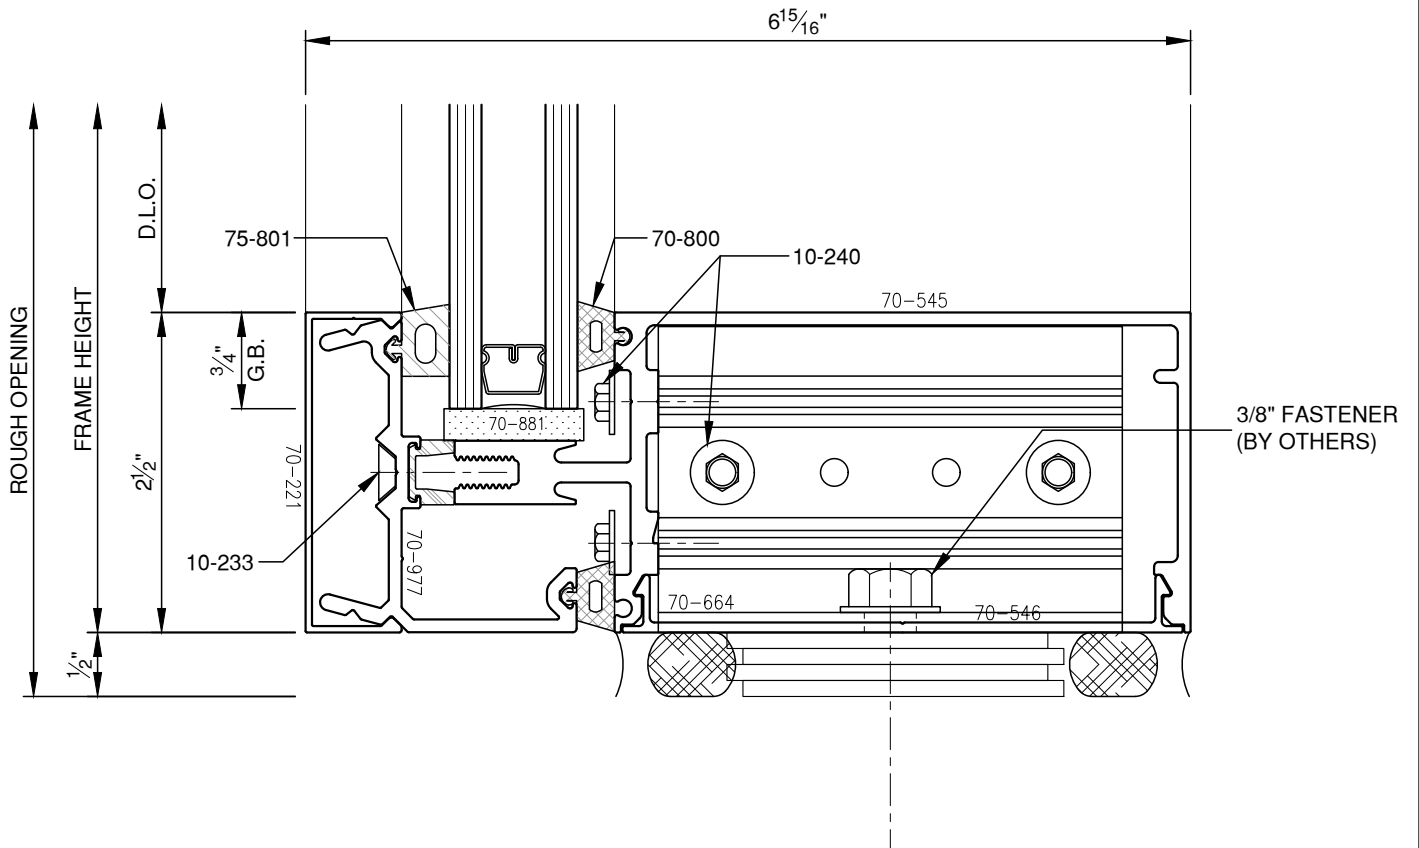

SCALE: 3/4

PITTC® ARCHITECTURAL METALS, INC.

1530 Landmeier Road Elk Grove Village, IL 60007 847-593-3131 fax: 847-593-9946