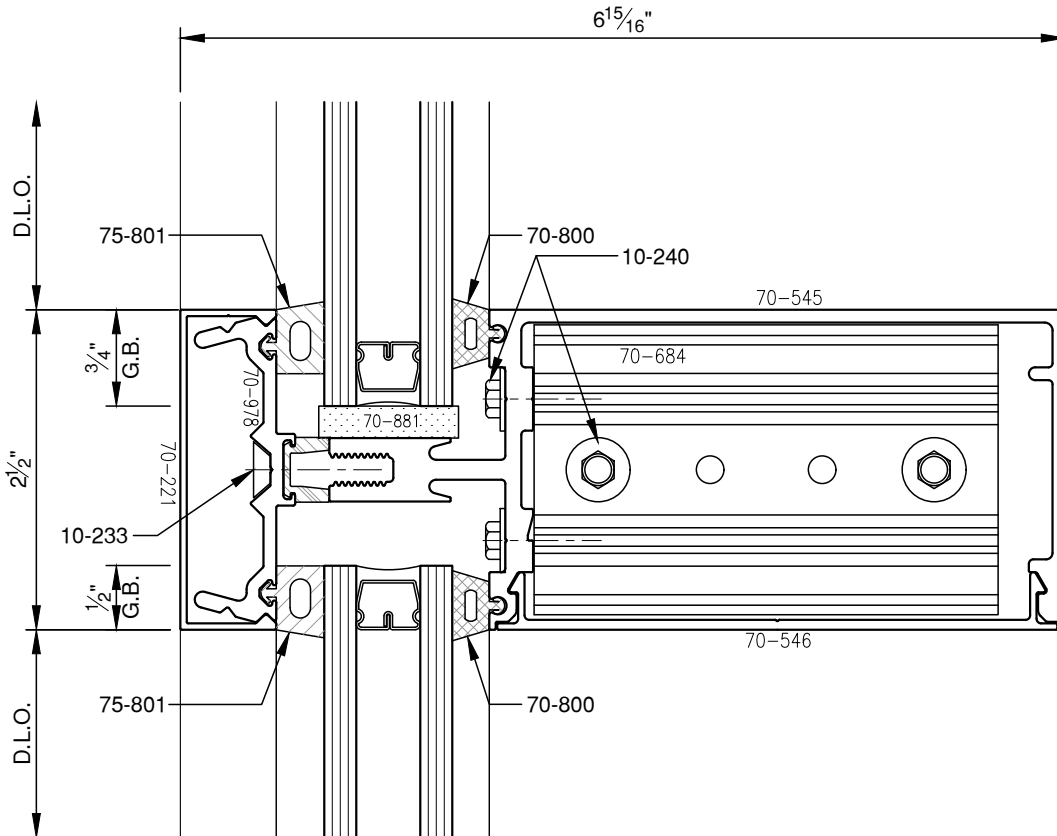

SCALE: HALF

SCALE: HALF

PITTC[®] ARCHITECTURAL METALS, INC.

1530 Landmeier Road Elk Grove Village, IL 60007 847-593-3131 fax: 847-593-9946

SCALE: HALF

SCALE: HALF

SCALE: 3/4

PITTC[®] ARCHITECTURAL METALS, INC.