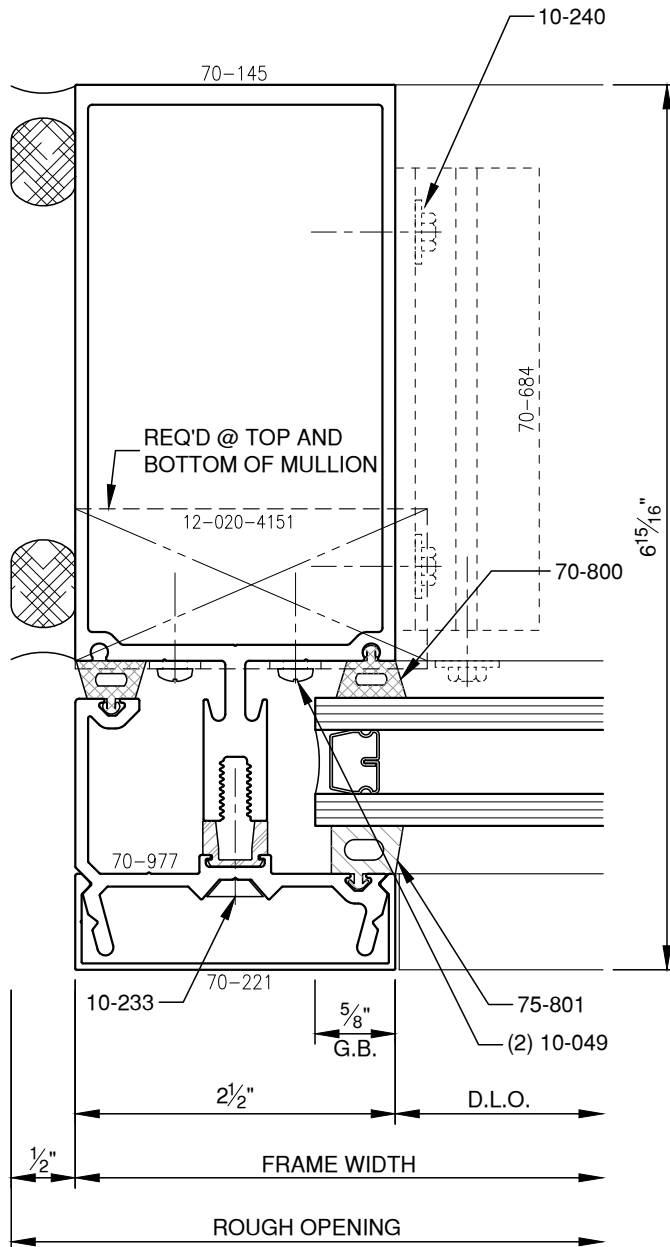

SCALE: 3/4

SCALE: 3/4

PITTC[®] ARCHITECTURAL METALS, INC.

1530 Landmeier Road Elk Grove Village, IL 60007 847-593-3131 fax: 847-593-9946

SCALE: HALF

PITTC® ARCHITECTURAL METALS, INC.

1530 Landmeier Road Elk Grove Village, IL 60007 847-593-3131 fax: 847-593-9946