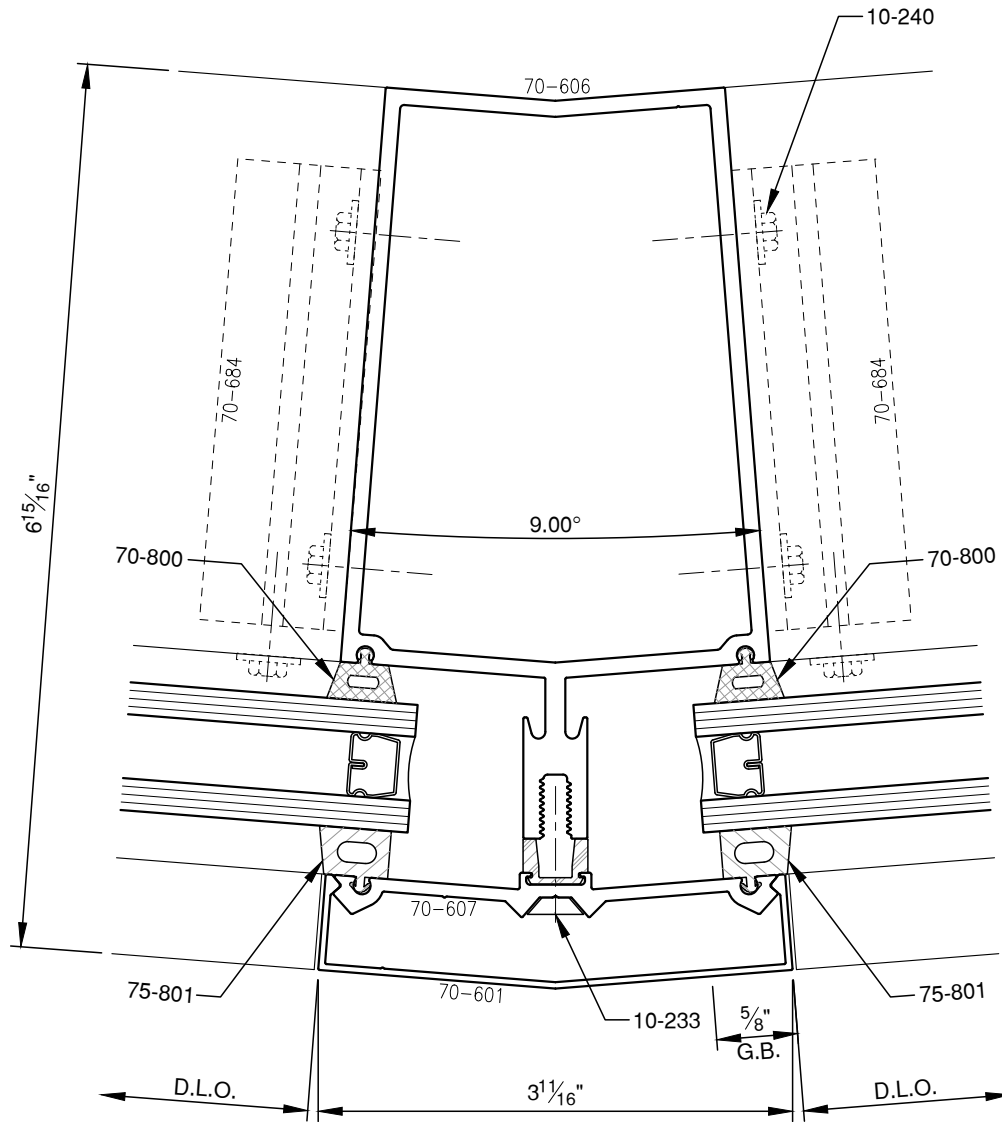

SCALE: 3/4

PITTC® ARCHITECTURAL METALS, INC.

1530 Landmeier Road Elk Grove Village, IL 60007 847-593-3131 fax: 847-593-9946