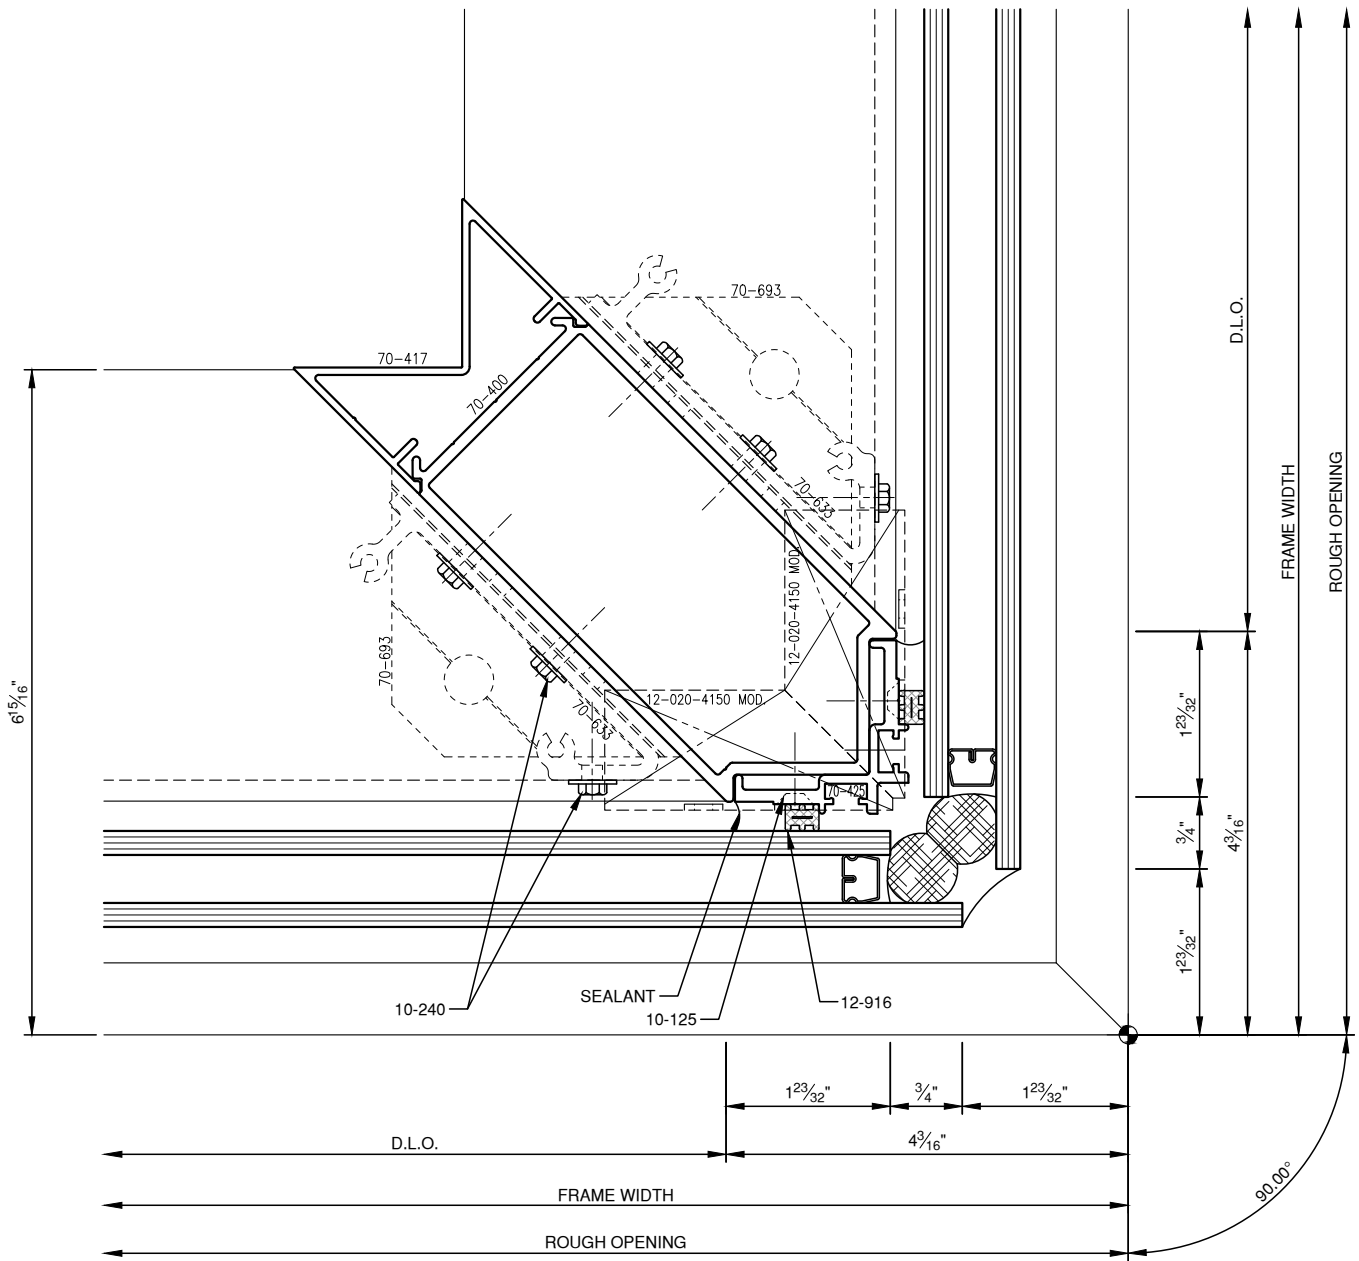

SCALE: 3/4

PITTC[®] ARCHITECTURAL METALS, INC.

1530 Landmeier Road Elk Grove Village, IL 60007 847-593-3131 fax: 847-593-9946

SCALE: 3/4

SCALE: 3/4

SCALE: 3/4

SCALE: 3/4

SCALE: 3/4

SCALE: 3/4

SCALE: HALF

PITTC[®] ARCHITECTURAL METALS, INC.

1530 Landmeier Road Elk Grove Village, IL 60007 847-593-3131 fax: 847-593-9946

SCALE: HALF

PITTO® ARCHITECTURAL METALS, INC.

1530 Landmeier Road Elk Grove Village, IL 60007 847-593-3131 fax: 847-593-9946