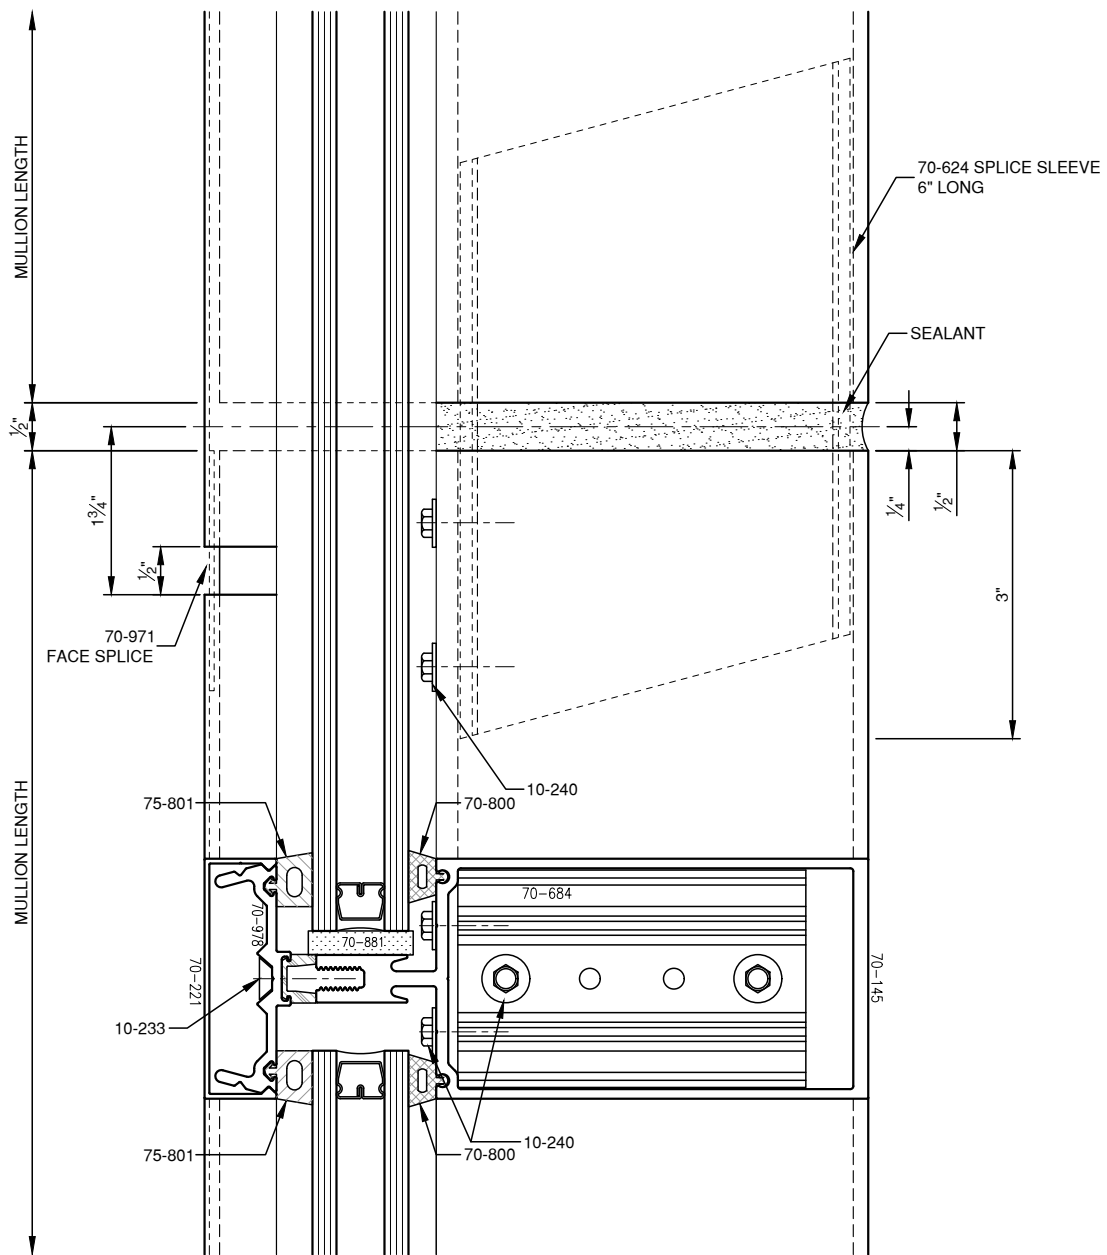

SCALE: 3/4

SCALE: 3/4

PITTC[®] ARCHITECTURAL METALS, INC.

1530 Landmeier Road Elk Grove Village, IL 60007 847-593-3131 fax: 847-593-9946

SCALE: HALF

PITTC® ARCHITECTURAL METALS, INC.

1530 Landmeier Road Elk Grove Village, IL 60007 847-593-3131 fax: 847-593-9946