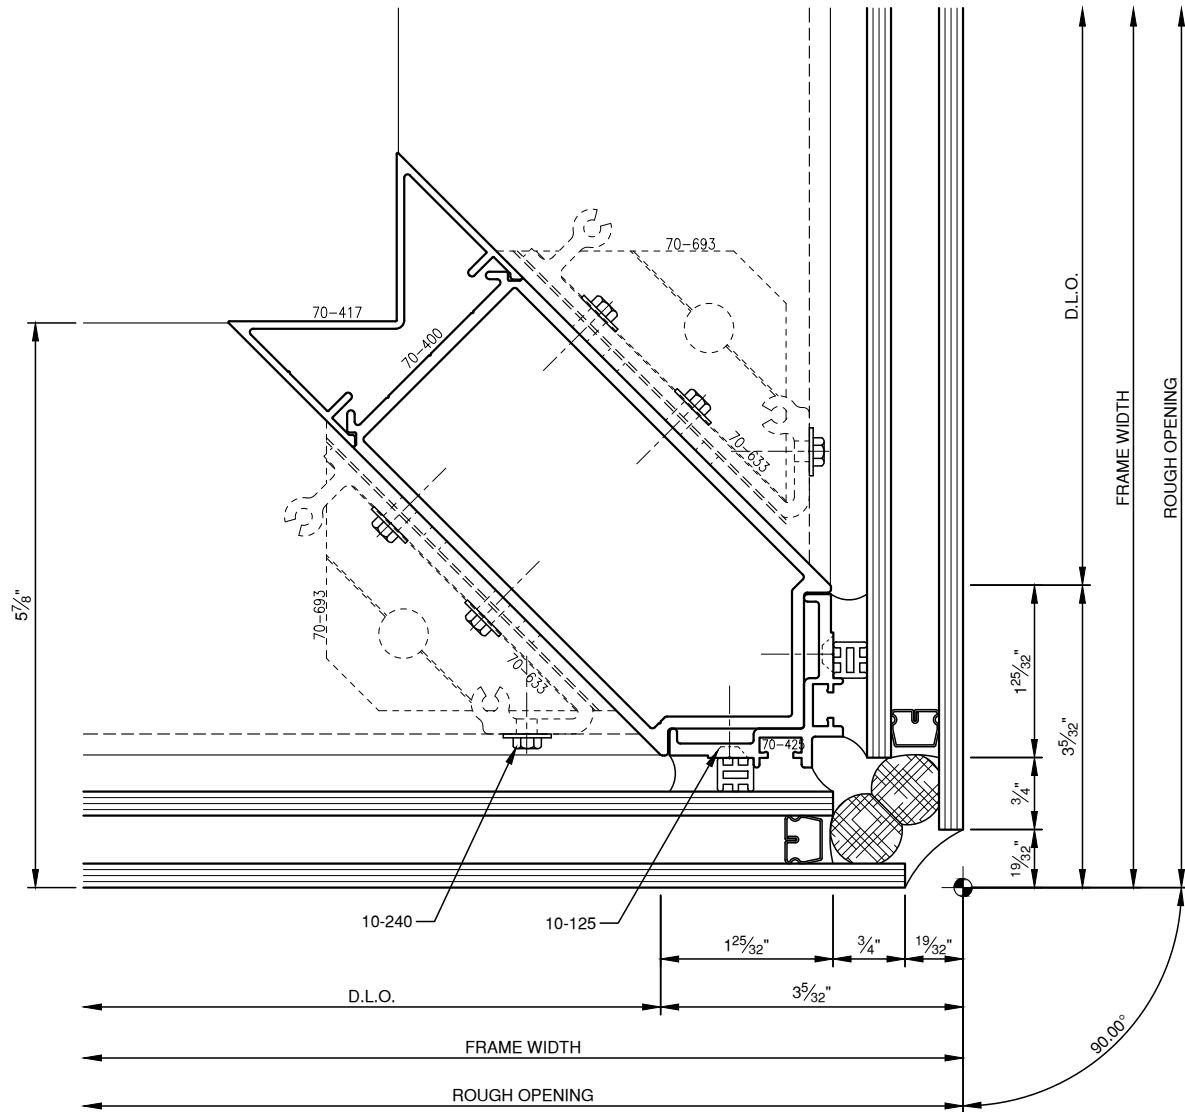

SCALE: 3/4

PITTC[®] ARCHITECTURAL METALS, INC.

1530 Landmeier Road Elk Grove Village, IL 60007 847-593-3131 fax: 847-593-9946

SCALE: 3/4

SCALE: 3/4

SCALE: 3/4

SCALE: 3/4

SCALE: 3/4

SCALE: 3/4

SCALE: HALF

PITTC[®] ARCHITECTURAL METALS, INC.

1530 Landmeier Road Elk Grove Village, IL 60007 847-593-3131 fax: 847-593-9946

SCALE: HALF

PITTO® ARCHITECTURAL METALS, INC.

1530 Landmeier Road Elk Grove Village, IL 60007 847-593-3131 fax: 847-593-9946