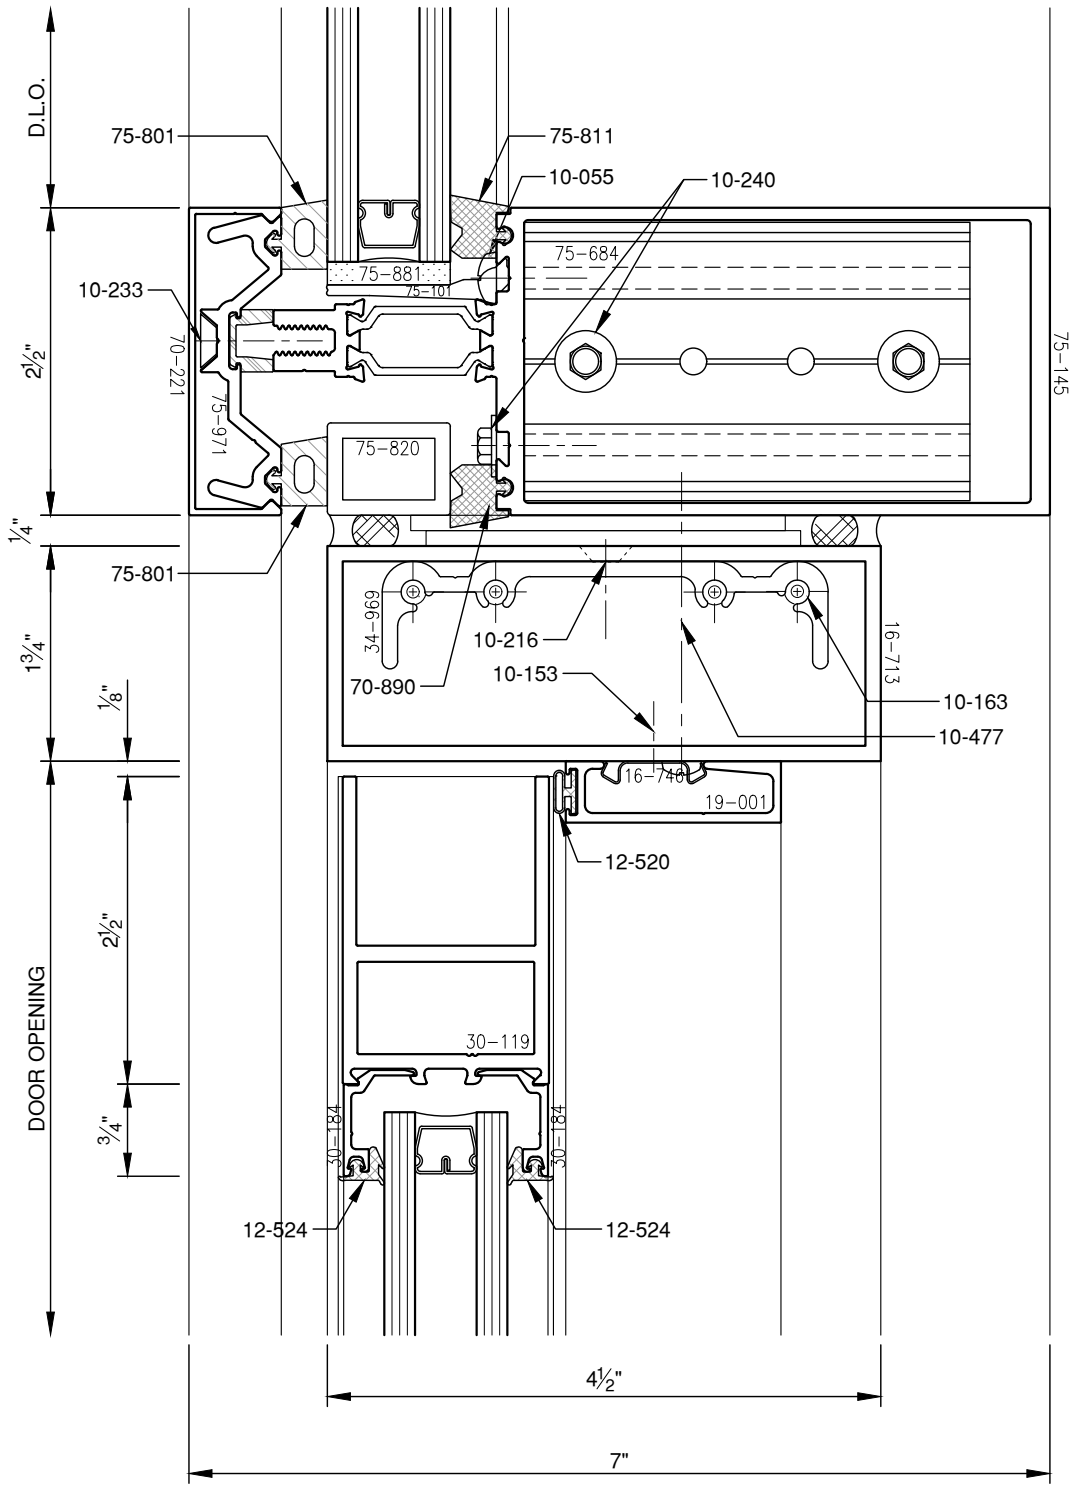

SCALE: HALF

PITTC® ARCHITECTURAL METALS, INC.

1530 Landmeier Road Elk Grove Village, IL 60007 847-593-3131 fax: 847-593-9946