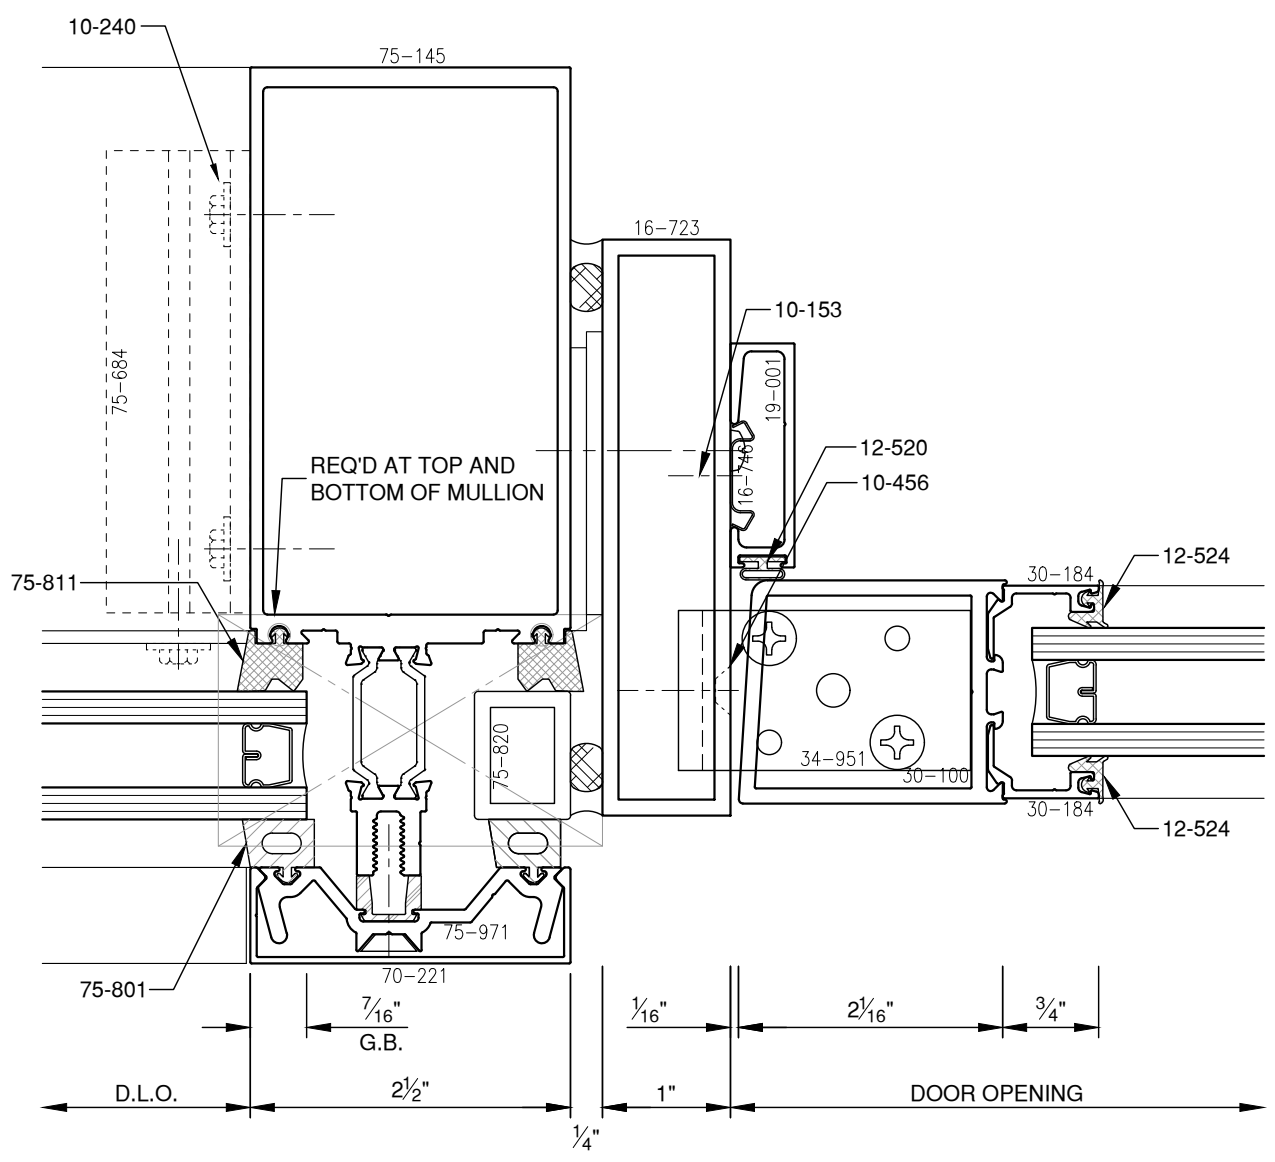

SCALE: HALF