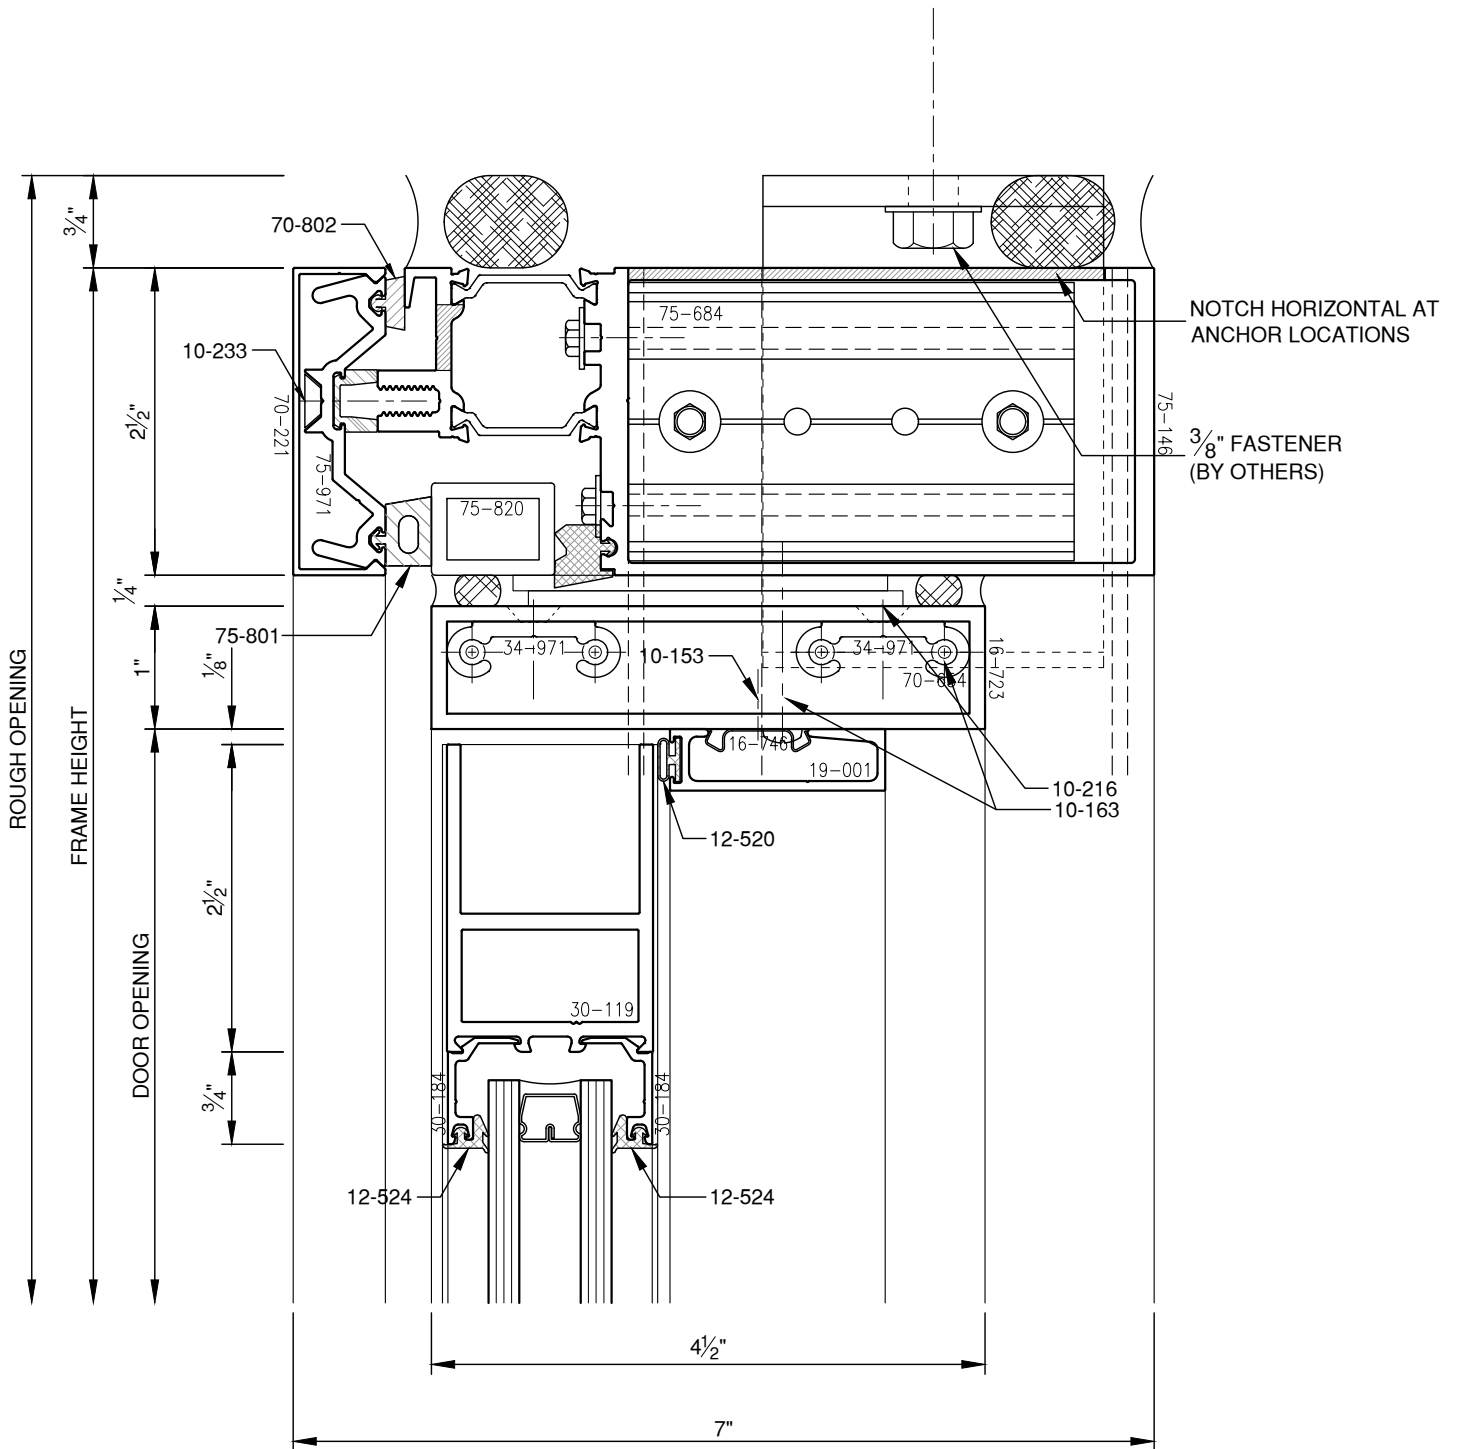

SCALE: HALF