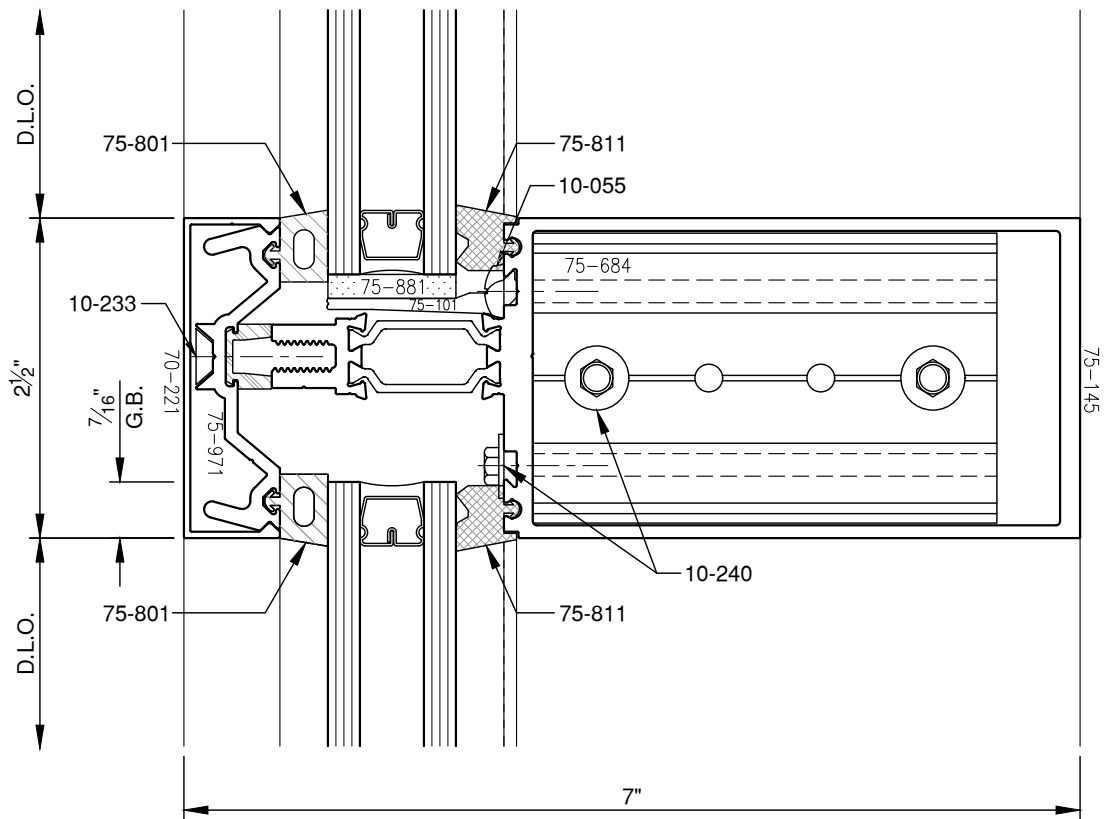

SCALE: 3/4

PITTC® ARCHITECTURAL METALS, INC.

1530 Landmeier Road Elk Grove Village, IL 60007 847-593-3131 fax: 847-593-9946