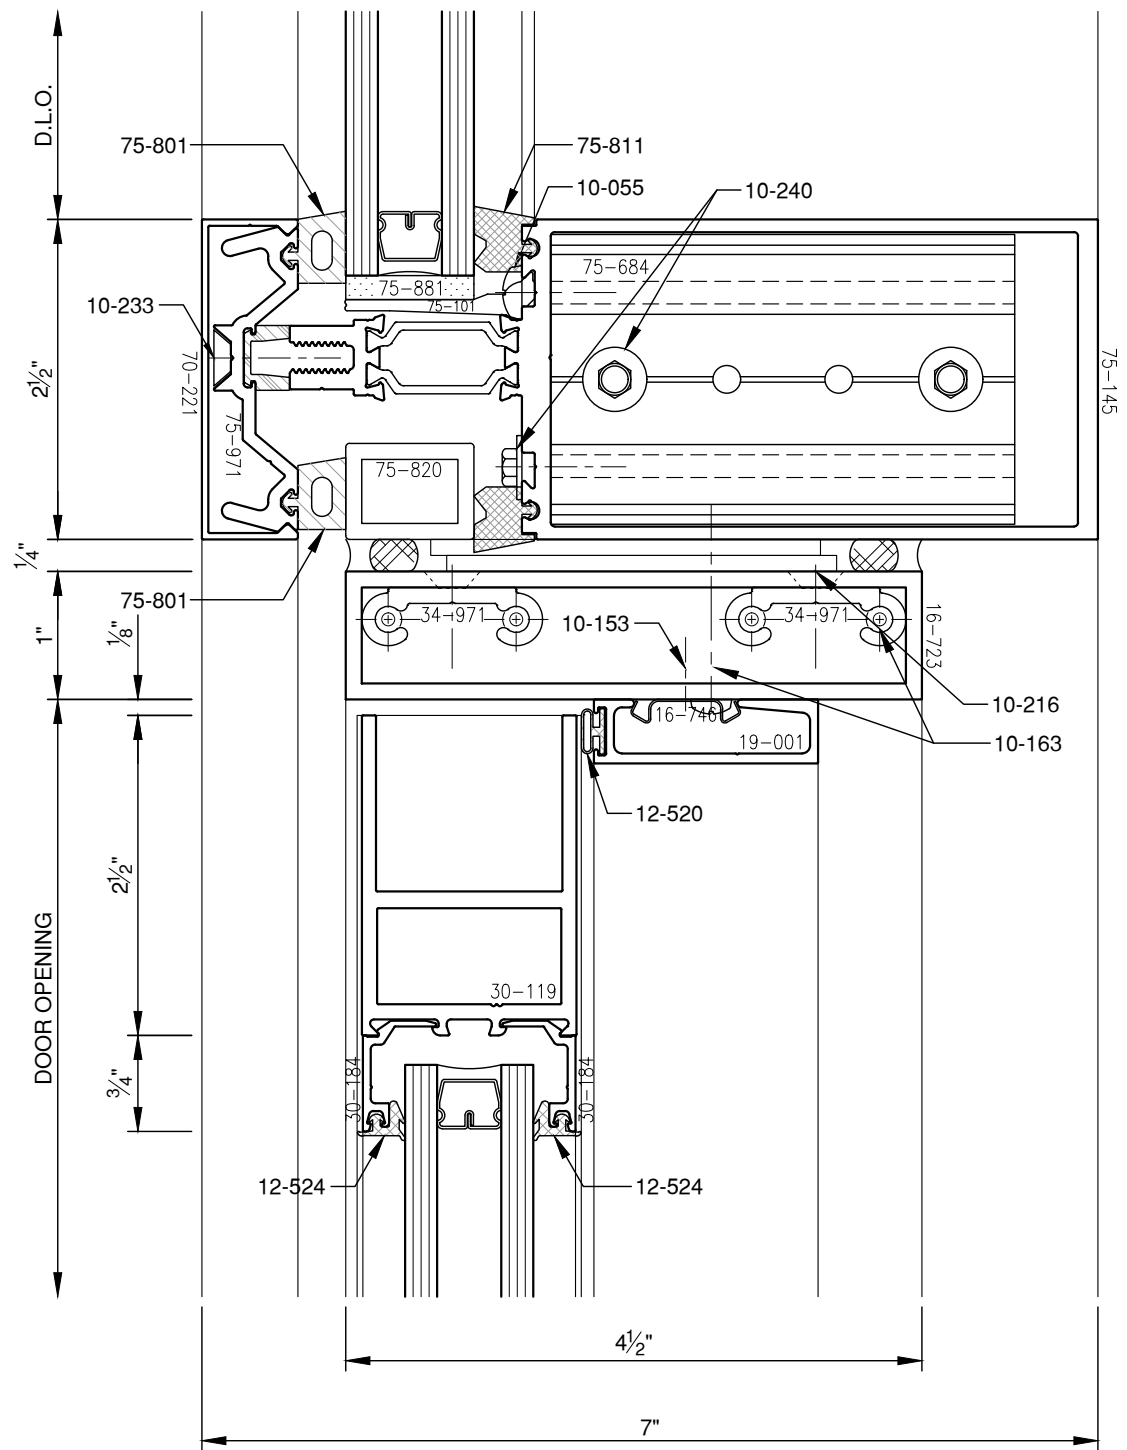

SCALE: 3/4

SCALE: 3/4

SCALE: 3/4

PITTC[®] ARCHITECTURAL METALS, INC.

1530 Landmeier Road Elk Grove Village, IL 60007 847-593-3131 fax: 847-593-9946

SCALE: HALF

PITTC[®] ARCHITECTURAL METALS, INC.

1530 Landmeier Road Elk Grove Village, IL 60007 847-593-3131 fax: 847-593-9946