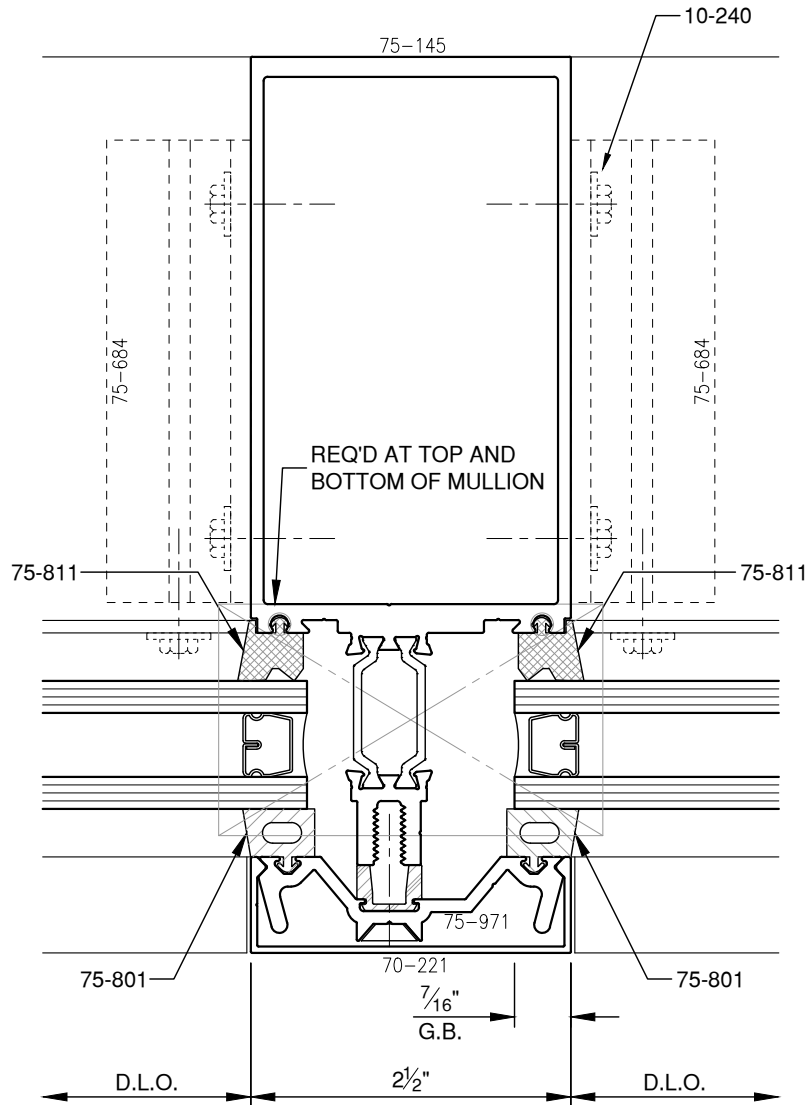

SCALE: 3/4

SCALE: 3/4

SCALE: 3/4

PITTC[®] ARCHITECTURAL METALS, INC.

1530 Landmeier Road Elk Grove Village, IL 60007 847-593-3131 fax: 847-593-9946

SCALE: HALF

PITTC[®] ARCHITECTURAL METALS, INC.

1530 Landmeier Road Elk Grove Village, IL 60007 847-593-3131 fax: 847-593-9946