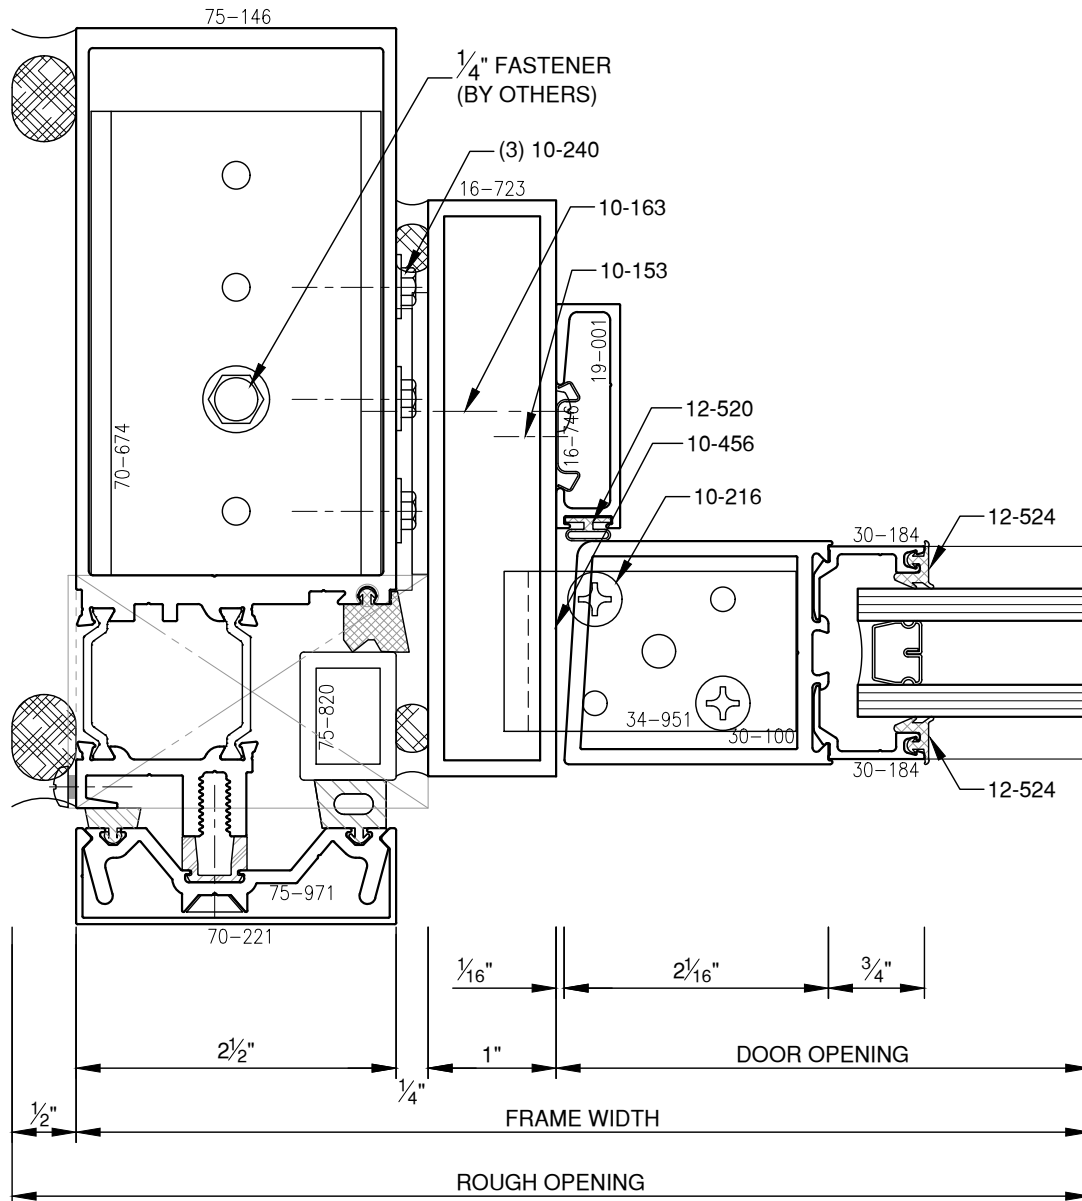

SCALE: HALF