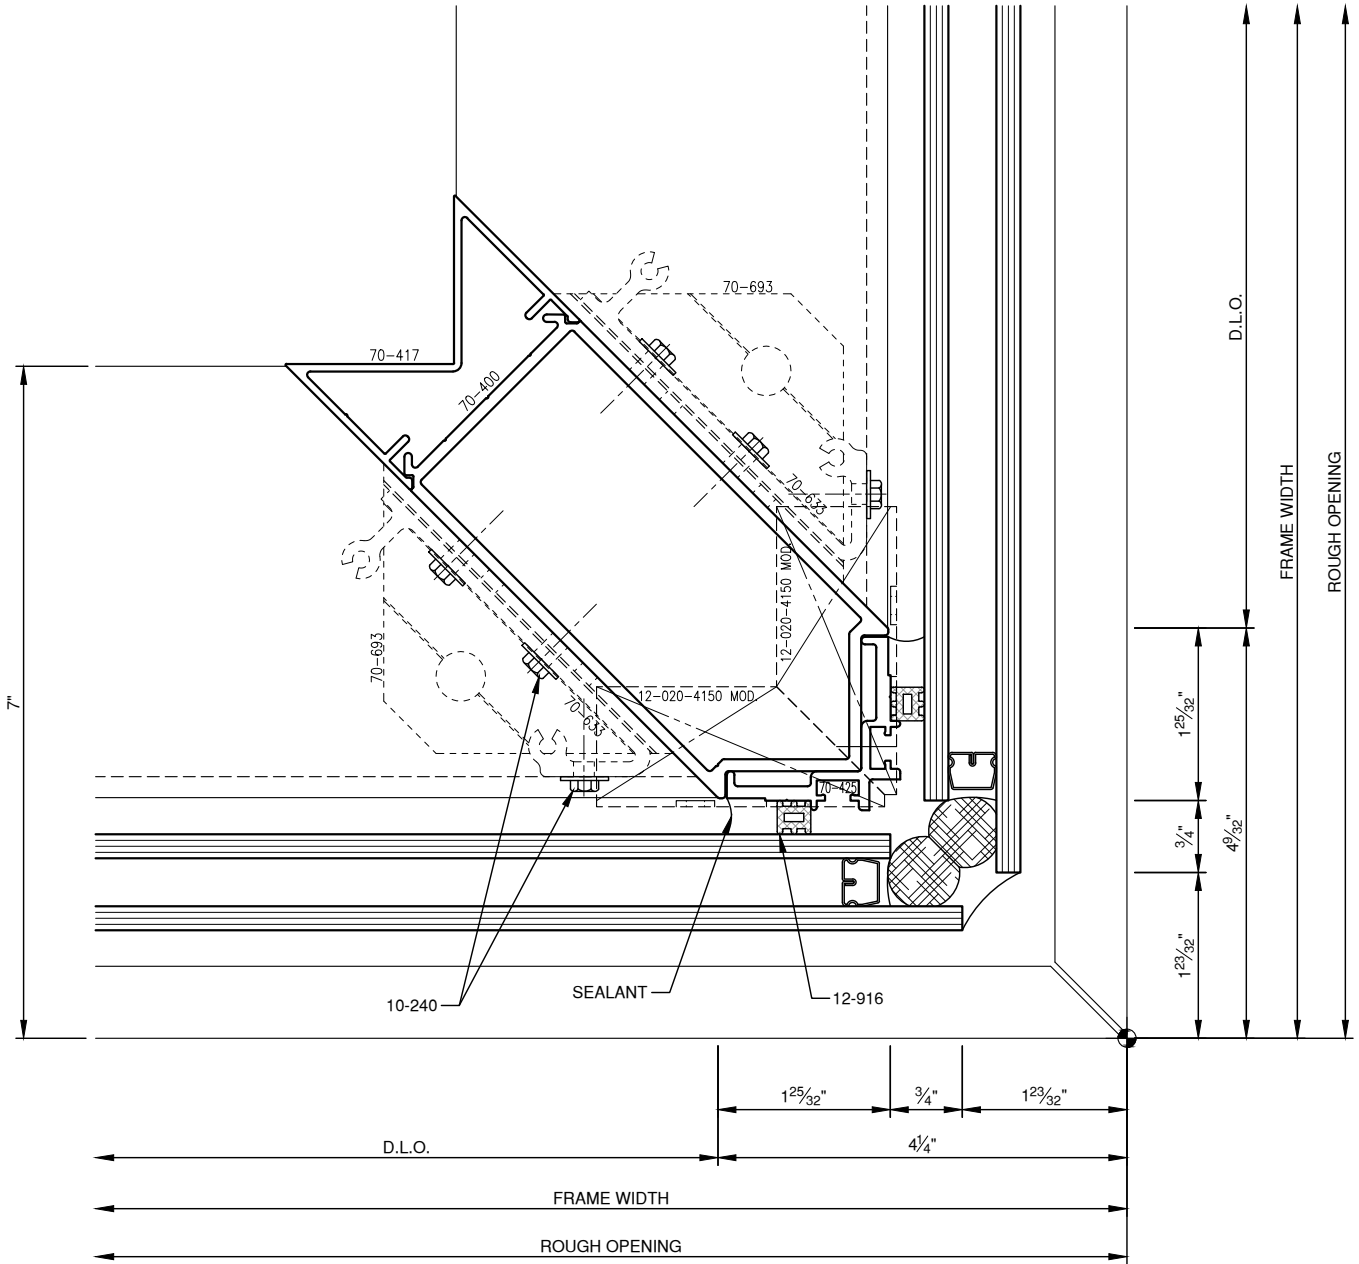

SCALE: HALF

PITTC[®] ARCHITECTURAL METALS, INC.

1530 Landmeier Road Elk Grove Village, IL 60007 847-593-3131 fax: 847-593-9946