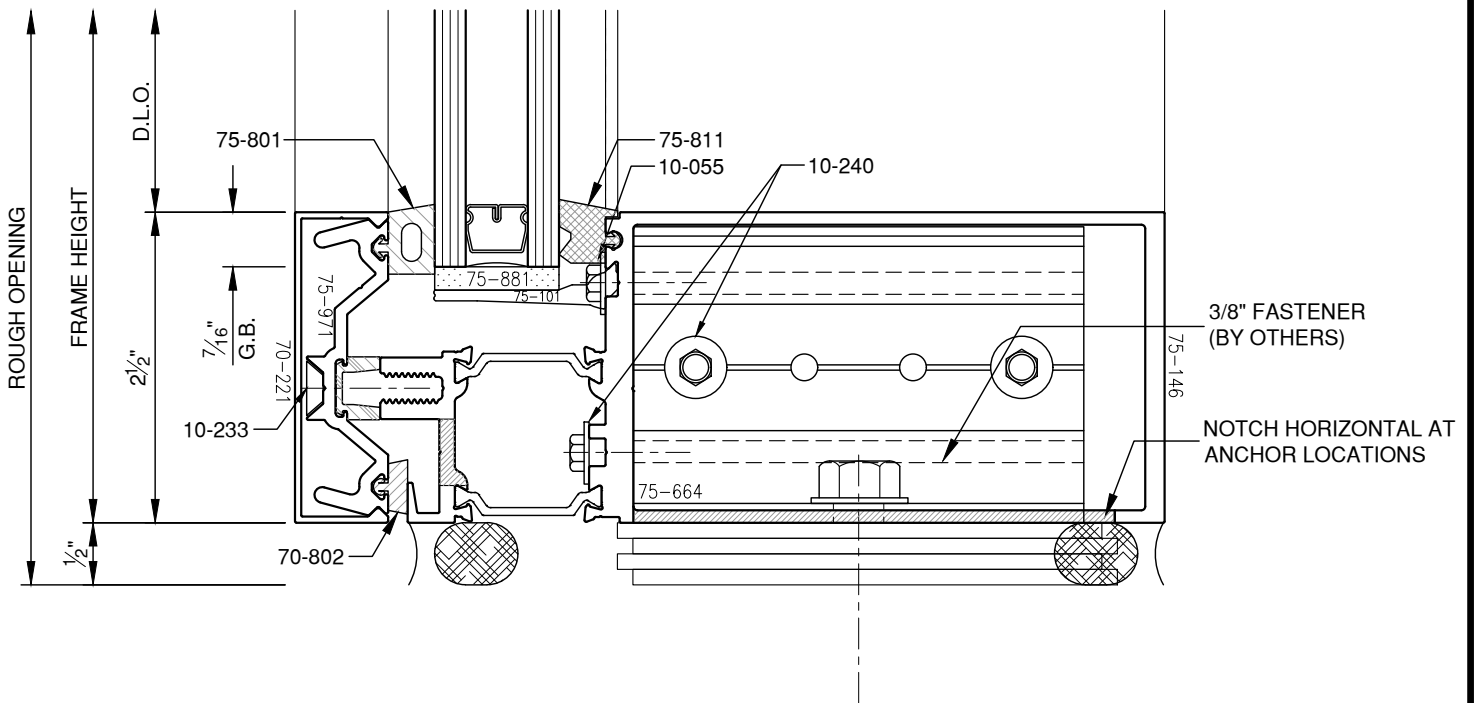

SCALE: 3/4

SCALE: 3/4

SCALE: 3/4

PITTC[®] ARCHITECTURAL METALS, INC.

1530 Landmeier Road Elk Grove Village, IL 60007 847-593-3131 fax: 847-593-9946

SCALE: HALF

PITTC[®] ARCHITECTURAL METALS, INC.

1530 Landmeier Road Elk Grove Village, IL 60007 847-593-3131 fax: 847-593-9946