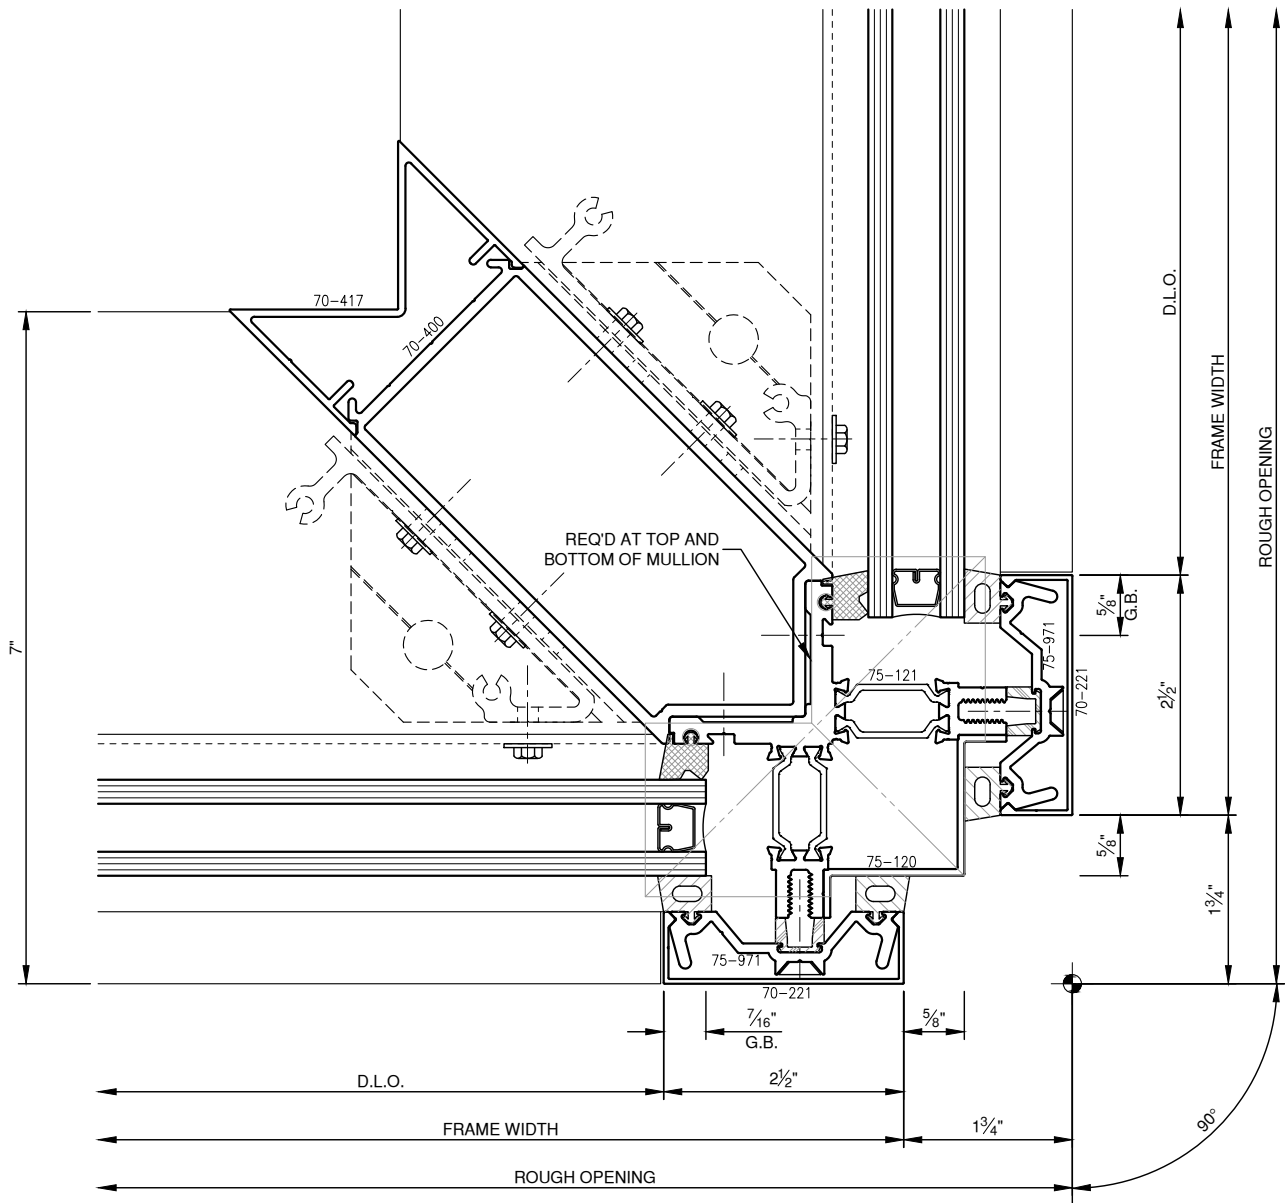

SCALE: 3/4

SCALE: 3/4

SCALE: 3/4

PITTC[®] ARCHITECTURAL METALS, INC.

1530 Landmeier Road Elk Grove Village, IL 60007 847-593-3131 fax: 847-593-9946

SCALE: HALF

PITTC[®] ARCHITECTURAL METALS, INC.

1530 Landmeier Road Elk Grove Village, IL 60007 847-593-3131 fax: 847-593-9946