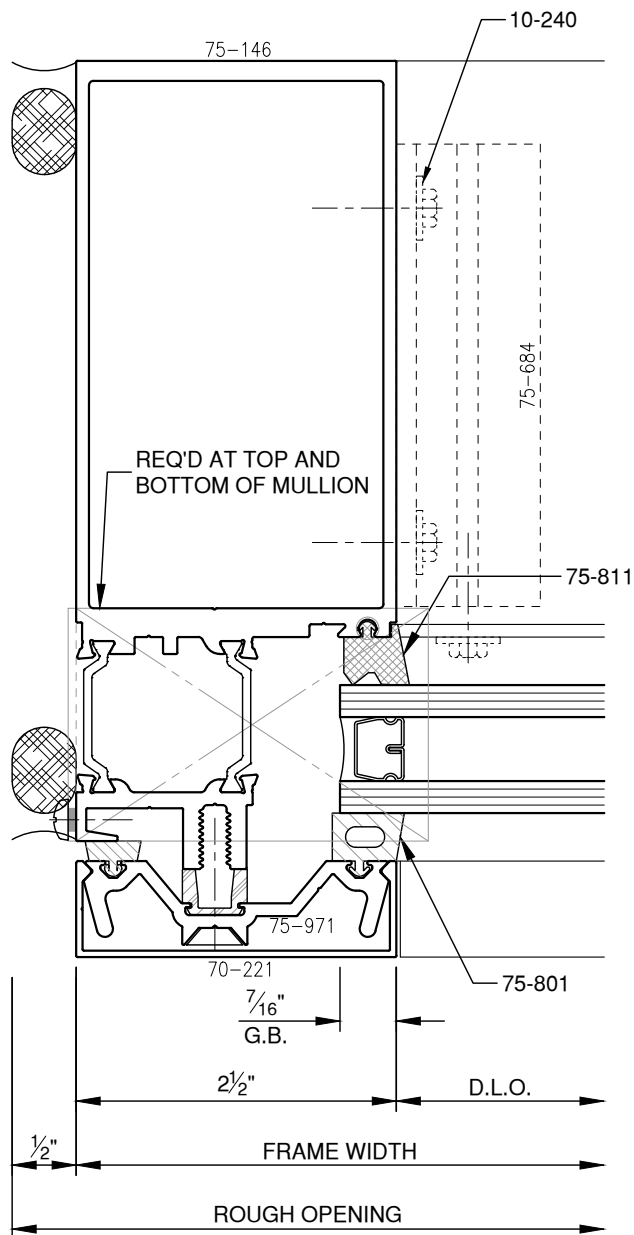

SCALE: 3/4

SCALE: 3/4

SCALE: 3/4

PITTC[®] ARCHITECTURAL METALS, INC.

1530 Landmeier Road Elk Grove Village, IL 60007 847-593-3131 fax: 847-593-9946

SCALE: HALF

PITTC[®] ARCHITECTURAL METALS, INC.

1530 Landmeier Road Elk Grove Village, IL 60007 847-593-3131 fax: 847-593-9946