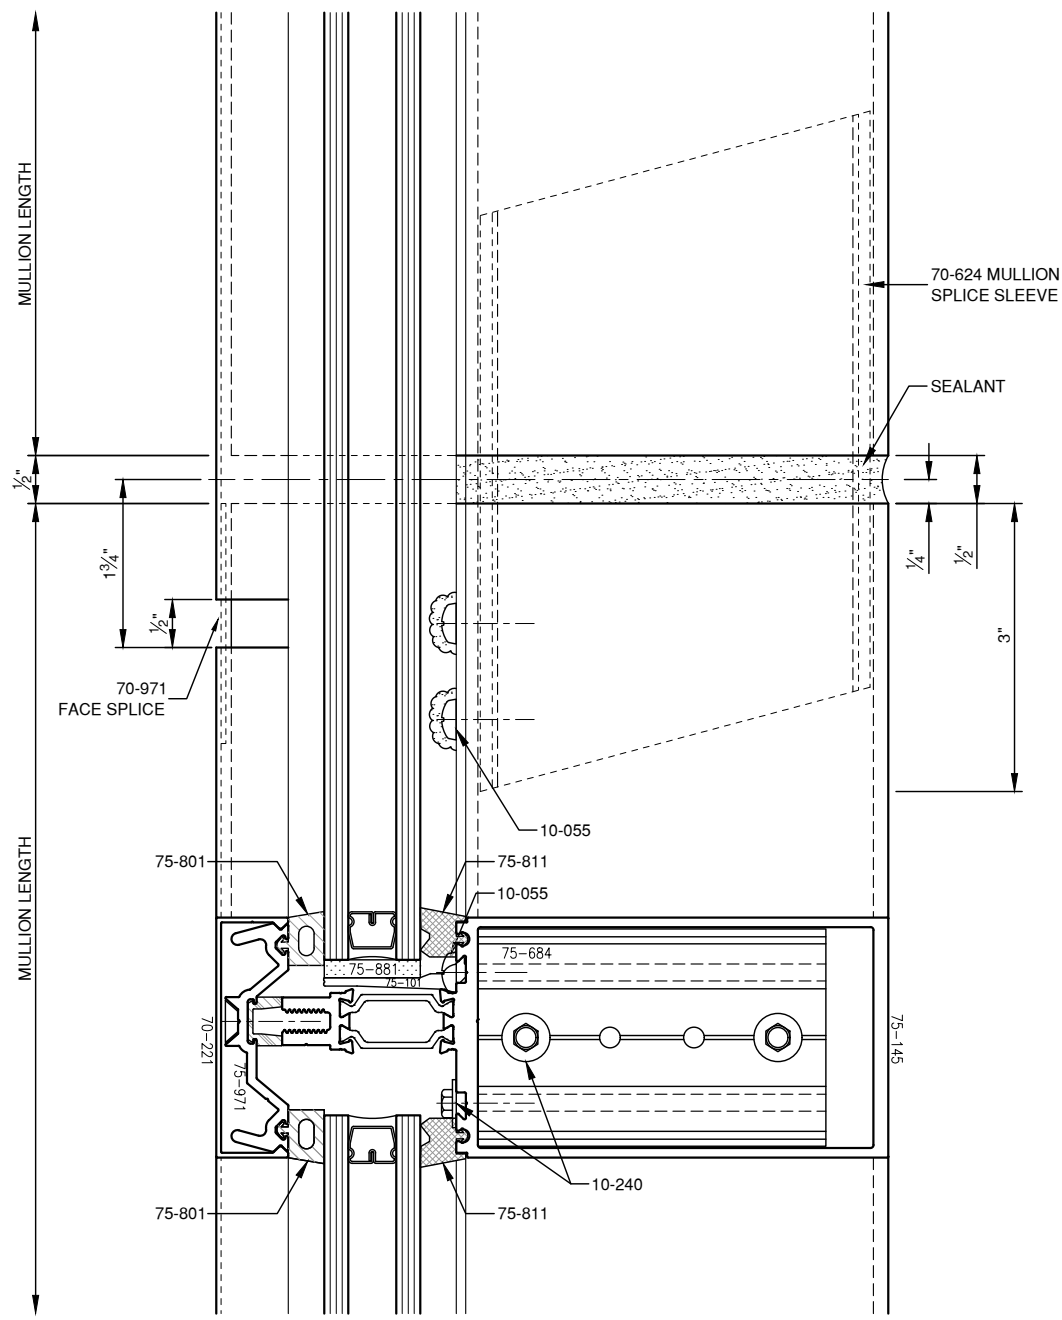

SCALE: HALF