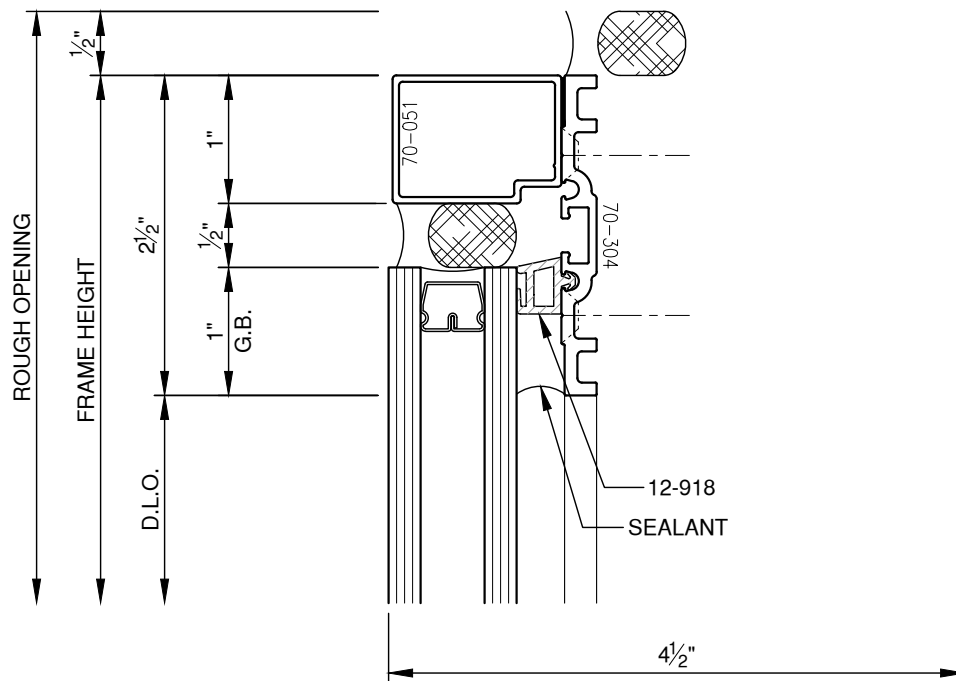

SCALE: 3/4

SCALE: 3/4

PITTC[®] ARCHITECTURAL METALS, INC.

1530 Landmeier Road Elk Grove Village, IL 60007 847-593-3131 fax: 847-593-9946

SCALE: 3/4

PITTC[®] ARCHITECTURAL METALS, INC.

1530 Landmeier Road Elk Grove Village, IL 60007 847-593-3131 fax: 847-593-9946