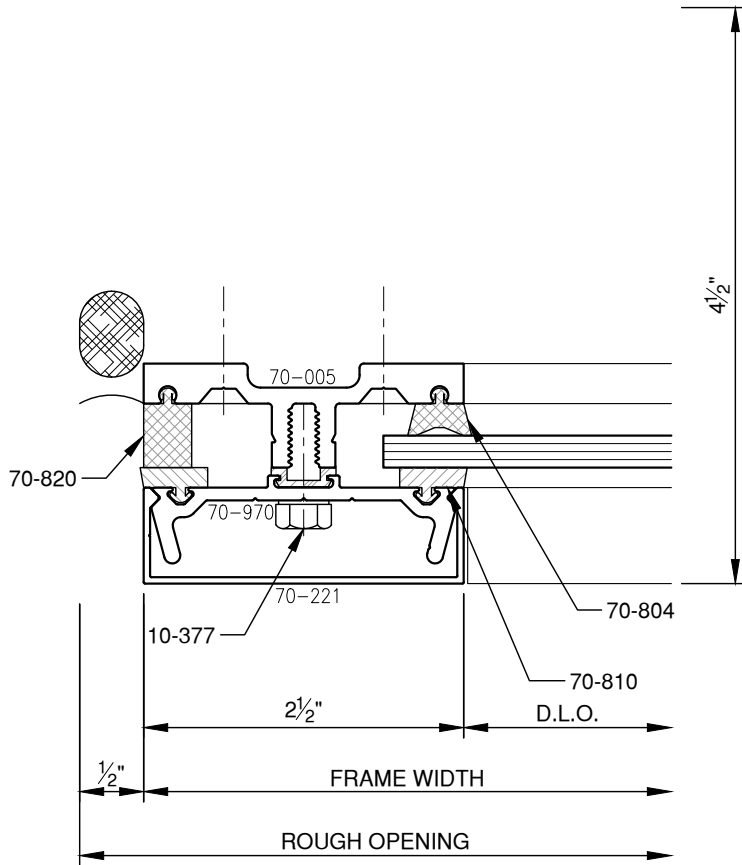

SCALE: 3/4

PITTC® ARCHITECTURAL METALS, INC.

1530 Landmeier Road Elk Grove Village, IL 60007 847-593-3131 fax: 847-593-9946