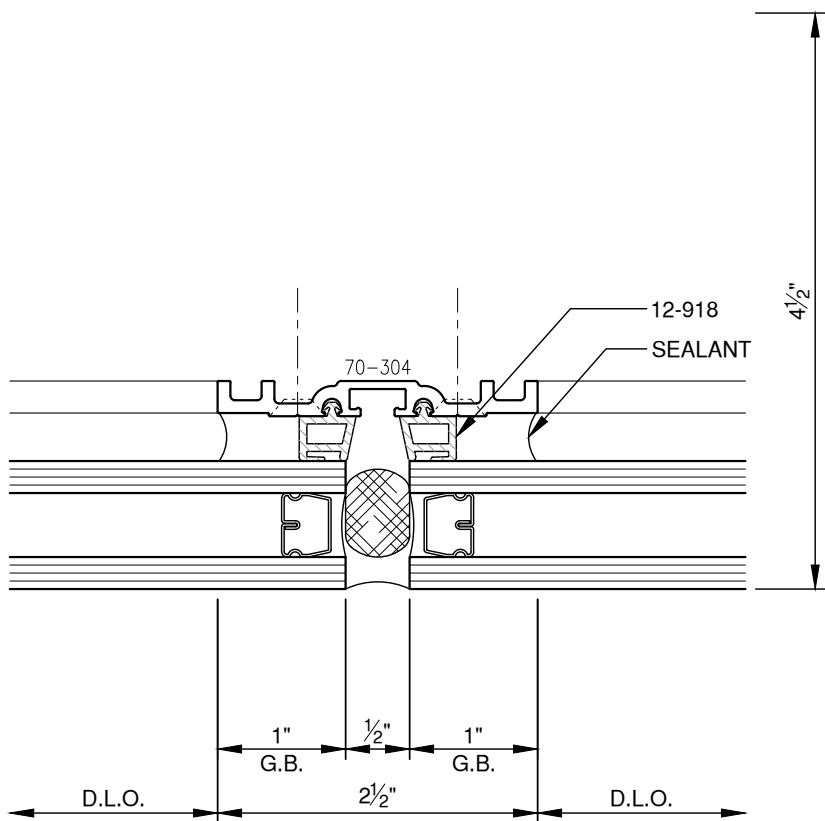

SCALE: 3/4

SCALE: 3/4

SCALE: 3/4

PITTC[®] ARCHITECTURAL METALS, INC.

1530 Landmeier Road Elk Grove Village, IL 60007 847-593-3131 fax: 847-593-9946

SCALE: 3/4

PITTC[®] ARCHITECTURAL METALS, INC.

1530 Landmeier Road Elk Grove Village, IL 60007 847-593-3131 fax: 847-593-9946