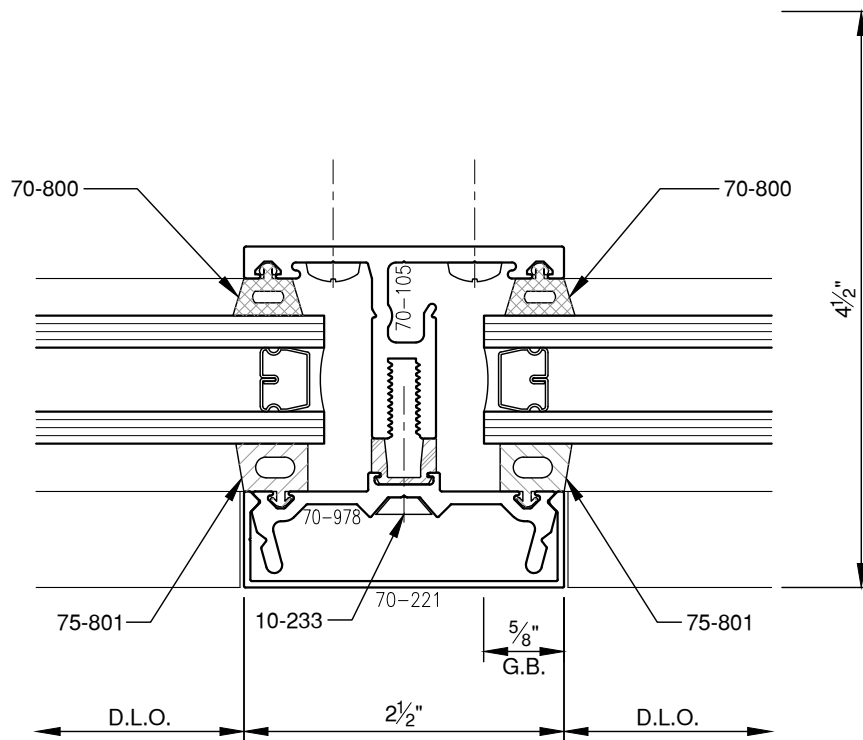

SCALE: 3/4

SCALE: 3/4

PITTC[®] ARCHITECTURAL METALS, INC.

1530 Landmeier Road Elk Grove Village, IL 60007 847-593-3131 fax: 847-593-9946

SCALE: 3/4

PITTC[®] ARCHITECTURAL METALS, INC.

1530 Landmeier Road Elk Grove Village, IL 60007 847-593-3131 fax: 847-593-9946