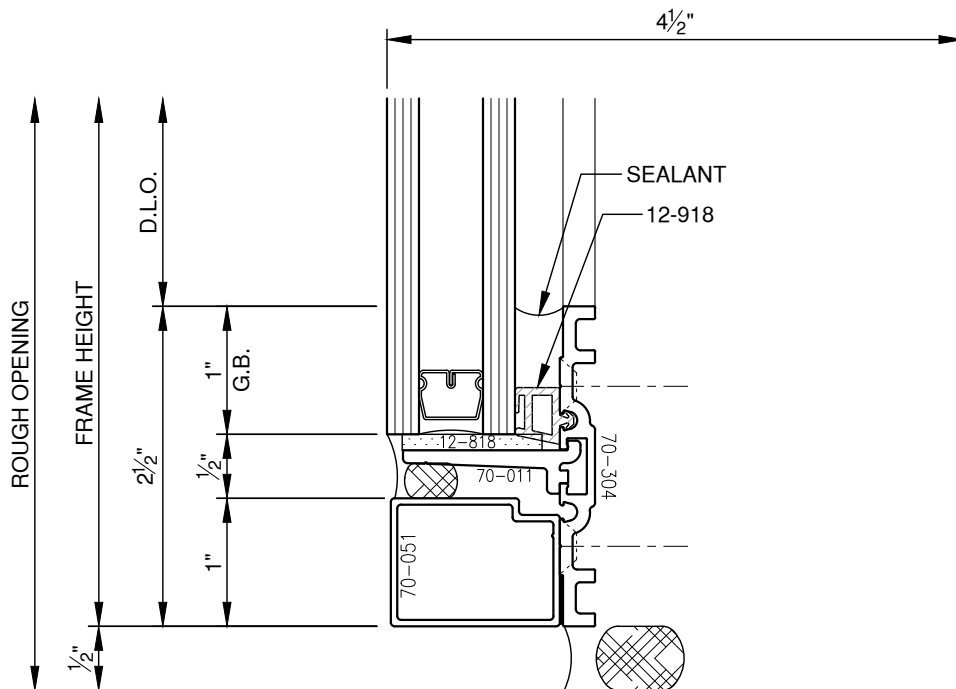

SCALE: 3/4

SCALE: 3/4

SCALE: 3/4

PITTC[®] ARCHITECTURAL METALS, INC.

1530 Landmeier Road Elk Grove Village, IL 60007 847-593-3131 fax: 847-593-9946

SCALE: 3/4

PITTC[®] ARCHITECTURAL METALS, INC.

1530 Landmeier Road Elk Grove Village, IL 60007 847-593-3131 fax: 847-593-9946