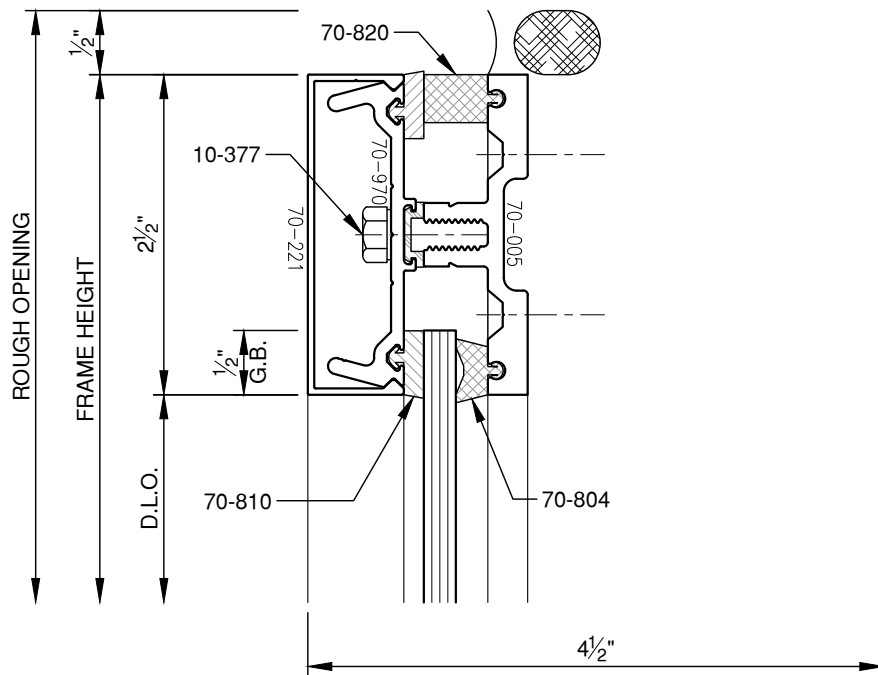

SCALE: 3/4

SCALE: 3/4

SCALE: 3/4

PITTC[®] ARCHITECTURAL METALS, INC.

1530 Landmeier Road Elk Grove Village, IL 60007 847-593-3131 fax: 847-593-9946

SCALE: 3/4

PITTC[®] ARCHITECTURAL METALS, INC.

1530 Landmeier Road Elk Grove Village, IL 60007 847-593-3131 fax: 847-593-9946