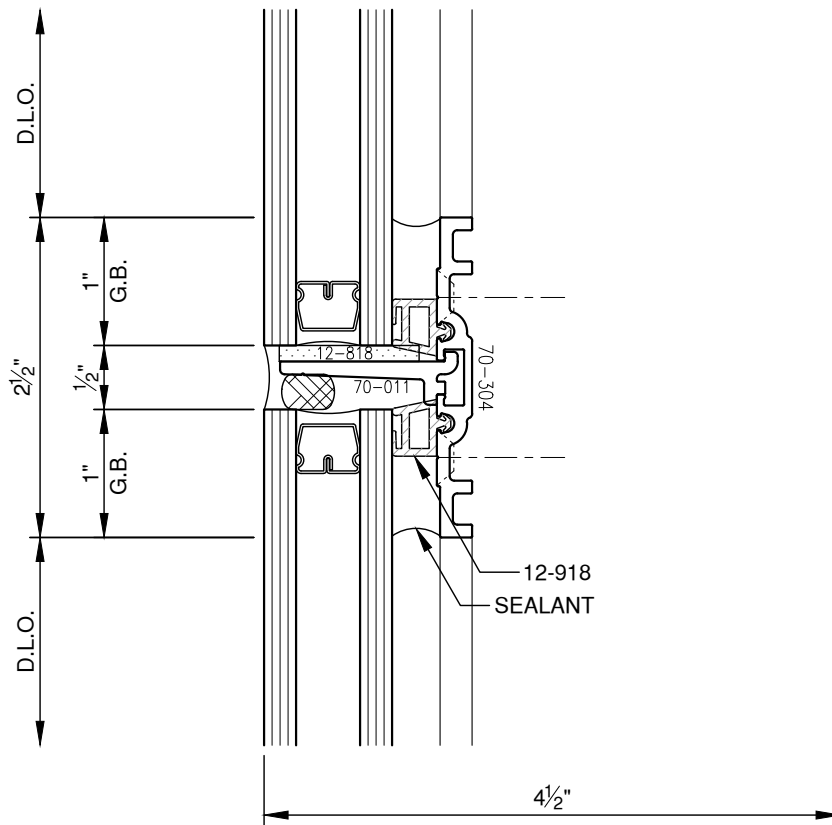

SCALE: 3/4

SCALE: 3/4

PITTC[®] ARCHITECTURAL METALS, INC.

1530 Landmeier Road Elk Grove Village, IL 60007 847-593-3131 fax: 847-593-9946

SCALE: 3/4

PITTC[®] ARCHITECTURAL METALS, INC.

1530 Landmeier Road Elk Grove Village, IL 60007 847-593-3131 fax: 847-593-9946