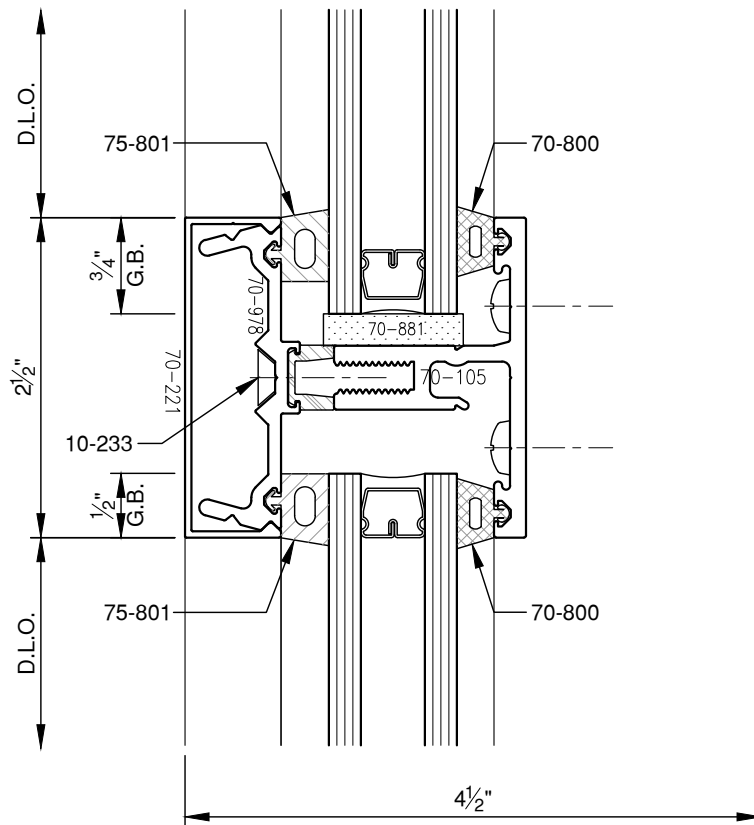

SCALE: 3/4

PITTC® ARCHITECTURAL METALS, INC.

1530 Landmeier Road Elk Grove Village, IL 60007 847-593-3131 fax: 847-593-9946