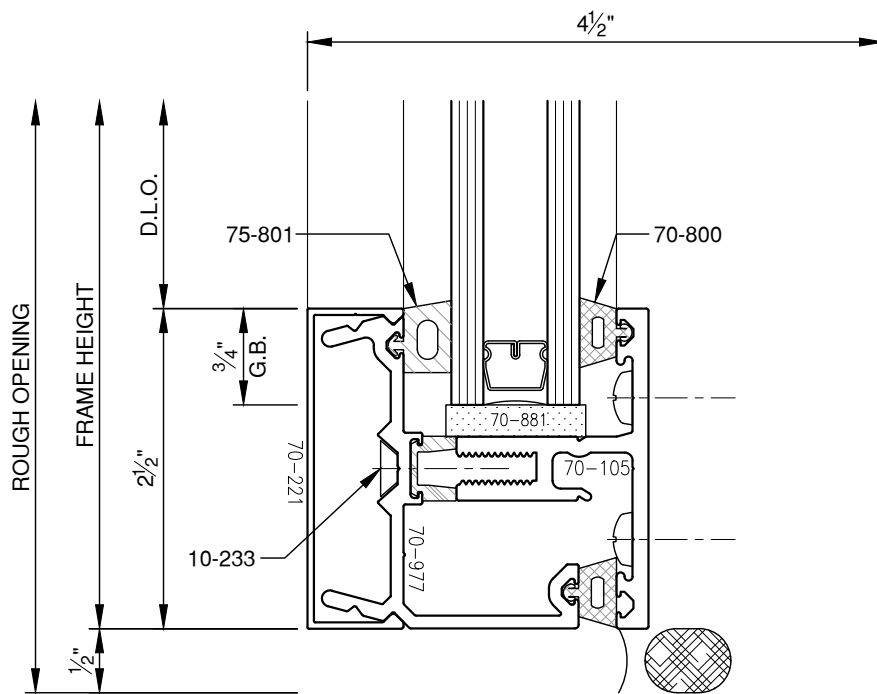

SCALE: 3/4

PITTC® ARCHITECTURAL METALS, INC.

1530 Landmeier Road Elk Grove Village, IL 60007 847-593-3131 fax: 847-593-9946