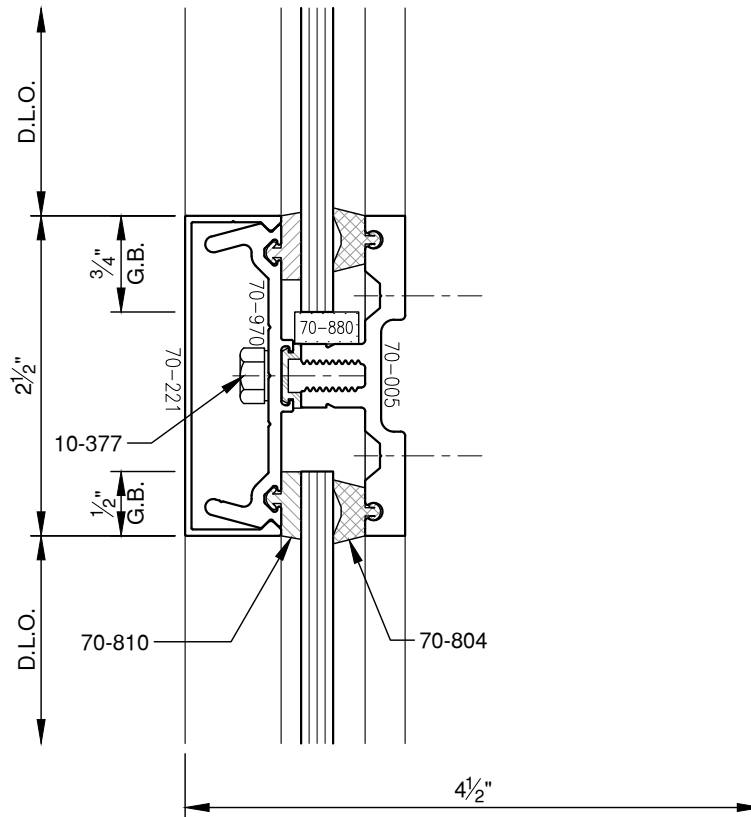

SCALE: 3/4

SCALE: 3/4

SCALE: 3/4

PITTC[®] ARCHITECTURAL METALS, INC.

1530 Landmeier Road Elk Grove Village, IL 60007 847-593-3131 fax: 847-593-9946

SCALE: 3/4

PITTC[®] ARCHITECTURAL METALS, INC.

1530 Landmeier Road Elk Grove Village, IL 60007 847-593-3131 fax: 847-593-9946