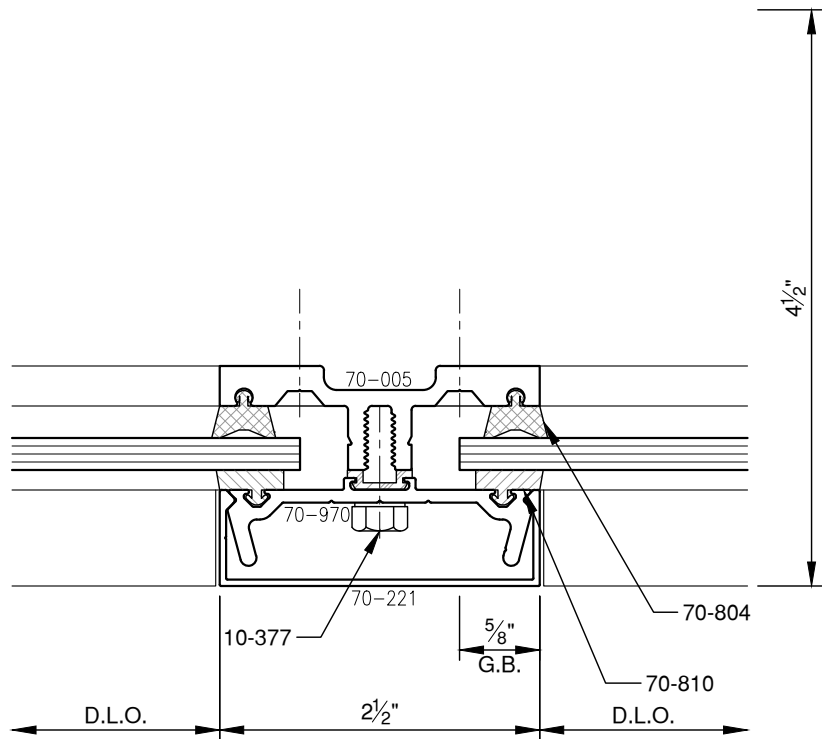

SCALE: 3/4

PITTC[®] ARCHITECTURAL METALS, INC.

1530 Landmeier Road Elk Grove Village, IL 60007 847-593-3131 fax: 847-593-9946

SCALE: 3/4

SCALE: 3/4

PITTC[®] ARCHITECTURAL METALS, INC.

1530 Landmeier Road Elk Grove Village, IL 60007 847-593-3131 fax: 847-593-9946