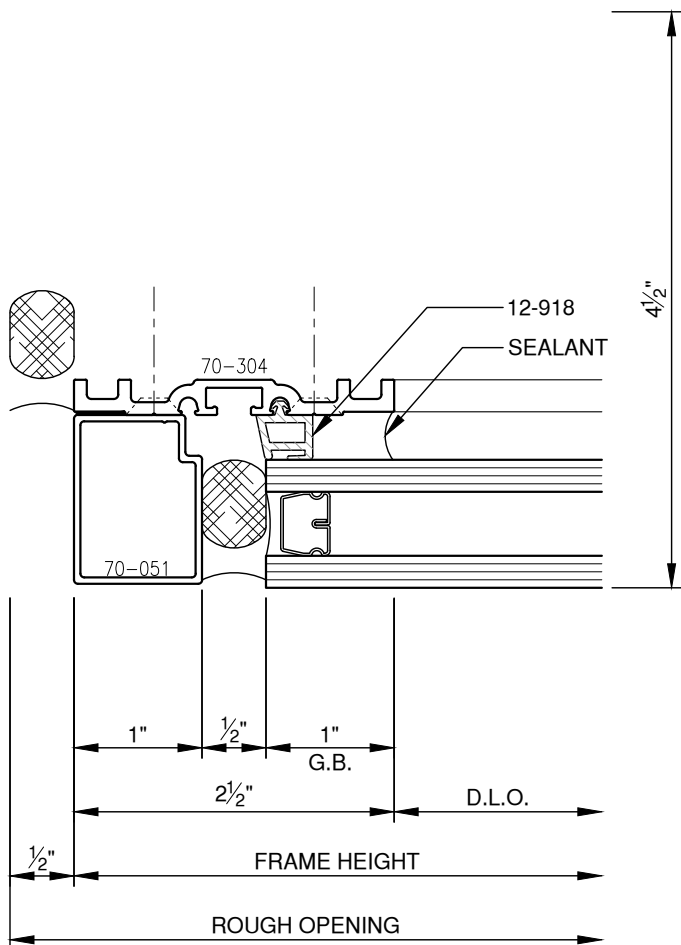

SCALE: 3/4

SCALE: 3/4

SCALE: 3/4

PITTC[®] ARCHITECTURAL METALS, INC.

1530 Landmeier Road Elk Grove Village, IL 60007 847-593-3131 fax: 847-593-9946

SCALE: 3/4

PITTC[®] ARCHITECTURAL METALS, INC.

1530 Landmeier Road Elk Grove Village, IL 60007 847-593-3131 fax: 847-593-9946