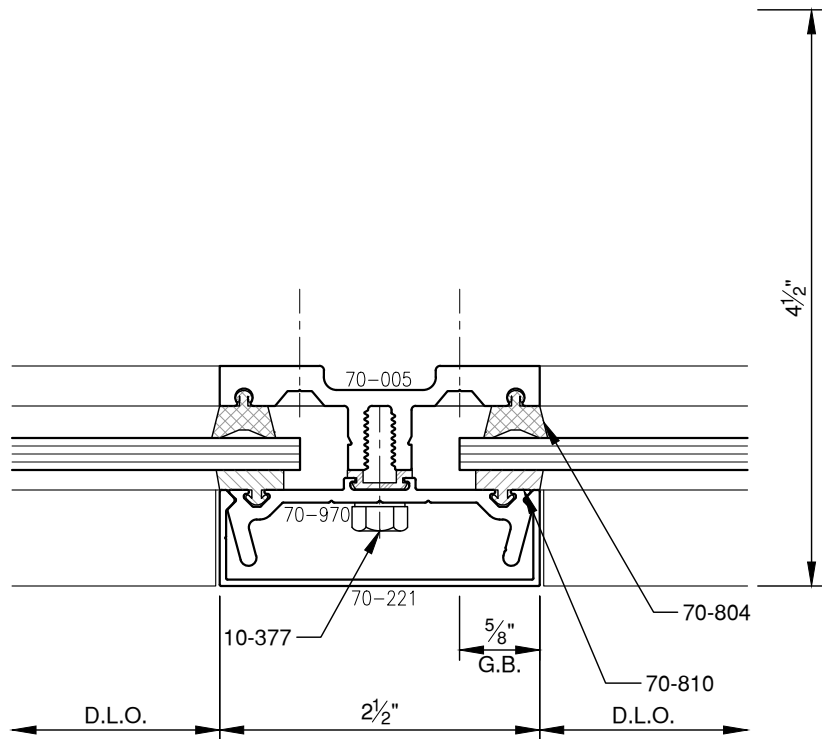

SCALE: 3/4

SCALE: 3/4

**PITTC**<sup>®</sup> ARCHITECTURAL METALS, INC.

1530 Landmeier Road Elk Grove Village, IL 60007 847-593-3131 fax: 847-593-9946

SCALE: 3/4

**PITTC**<sup>®</sup> ARCHITECTURAL METALS, INC.