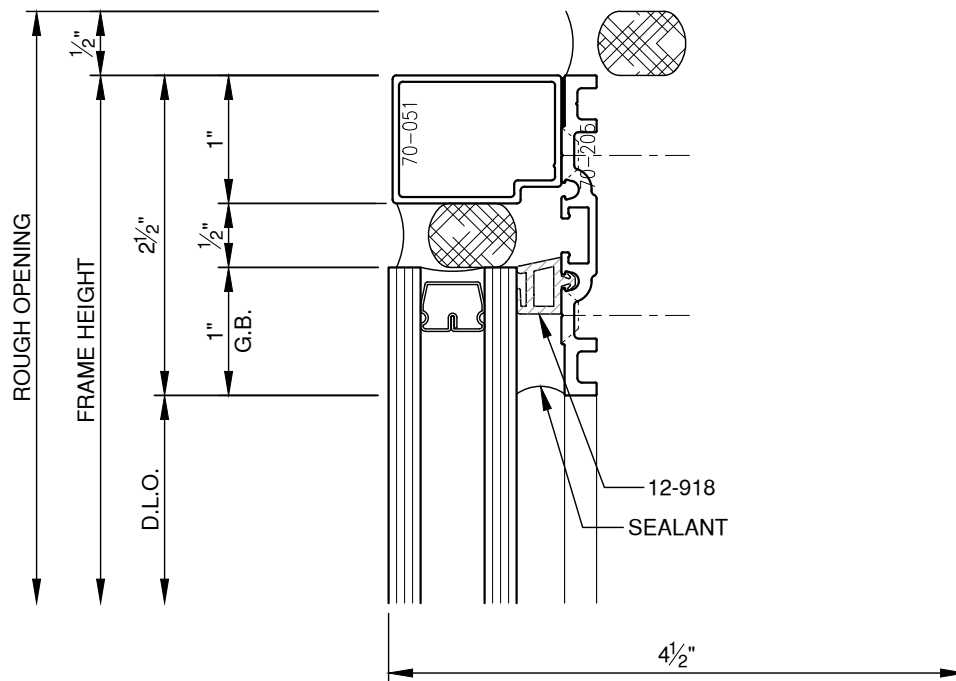

SCALE: 3/4

PITTC® ARCHITECTURAL METALS, INC.

1530 Landmeier Road Elk Grove Village, IL 60007 847-593-3131 fax: 847-593-9946