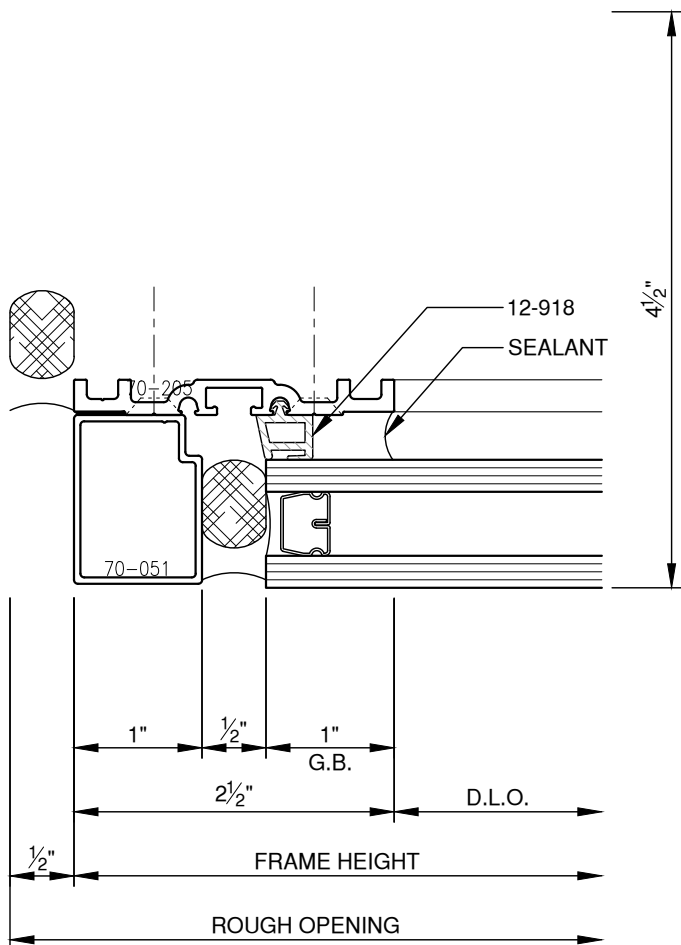

SCALE: 3/4

SCALE: 3/4

SCALE: 3/4

SCALE: 3/4

**PITTC<sup>®</sup>** ARCHITECTURAL METALS, INC.

1530 Landmeier Road Elk Grove Village, IL 60007 847-593-3131 fax: 847-593-9946

SCALE: 3/4

**PITTC**<sup>®</sup> ARCHITECTURAL METALS, INC.