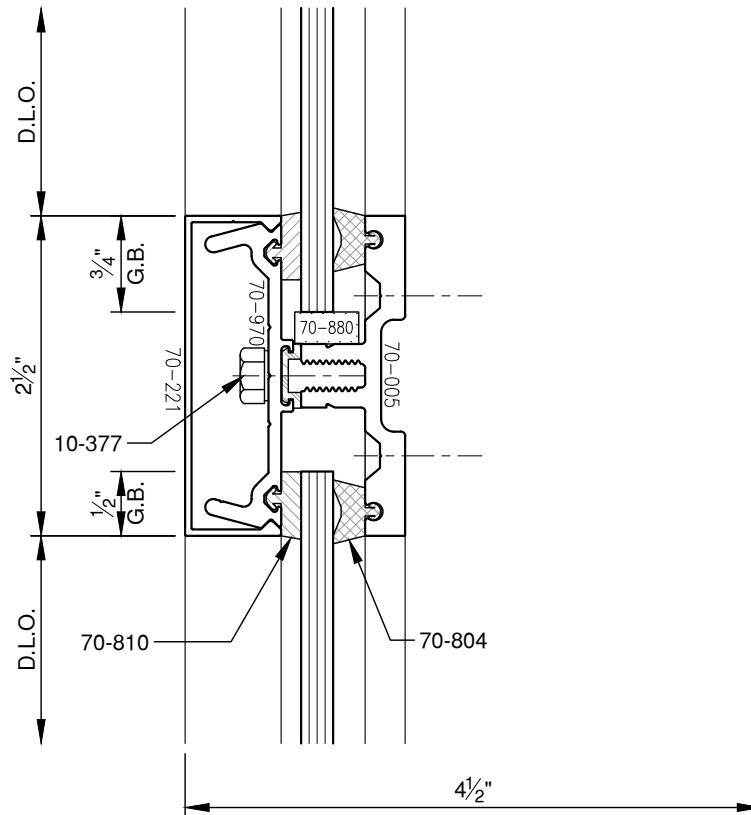

SCALE: 3/4

PITTC® ARCHITECTURAL METALS, INC.

1530 Landmeier Road Elk Grove Village, IL 60007 847-593-3131 fax: 847-593-9946