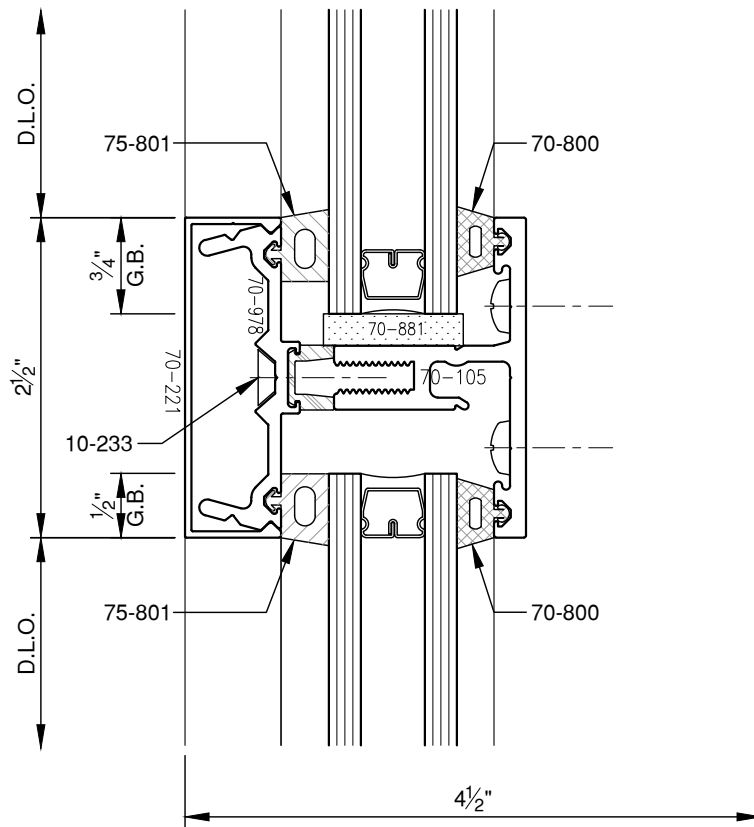

SCALE: 3/4

SCALE: 3/4

**PITTC**<sup>®</sup> ARCHITECTURAL METALS, INC.

1530 Landmeier Road Elk Grove Village, IL 60007 847-593-3131 fax: 847-593-9946

SCALE: 3/4

**PITTC<sup>®</sup>** ARCHITECTURAL METALS, INC.