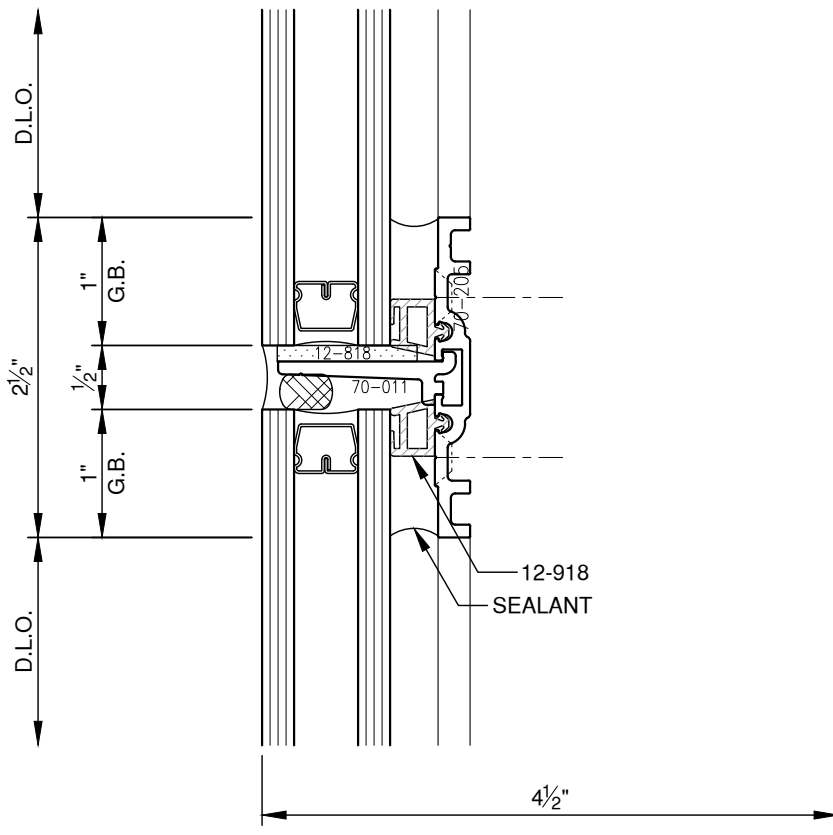

SCALE: 3/4

SCALE: 3/4

SCALE: 3/4

SCALE: 3/4

**PITTC<sup>®</sup>** ARCHITECTURAL METALS, INC.

1530 Landmeier Road Elk Grove Village, IL 60007 847-593-3131 fax: 847-593-9946

SCALE: 3/4

**PITTC**<sup>®</sup> ARCHITECTURAL METALS, INC.