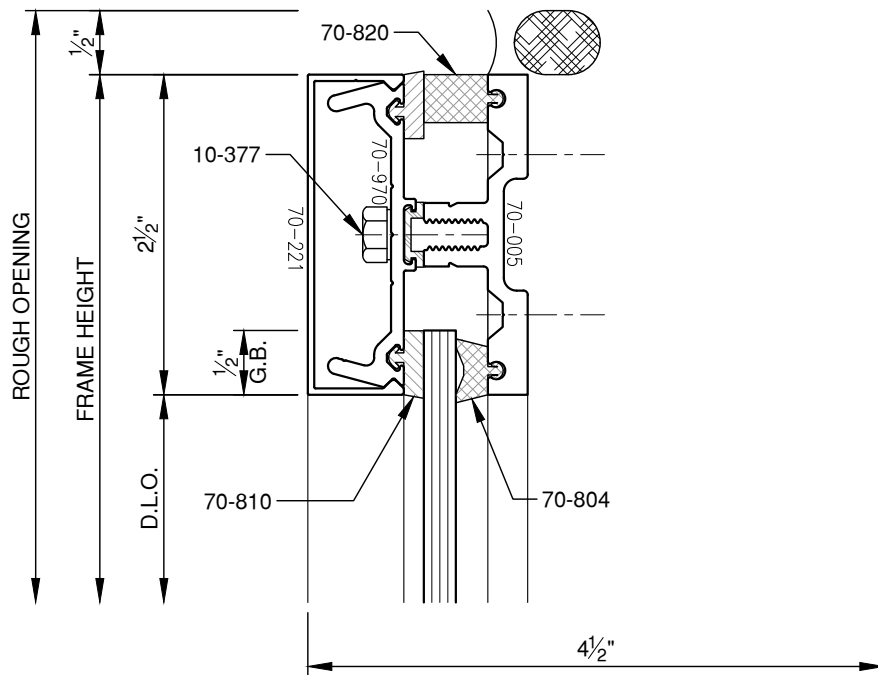

SCALE: 3/4

SCALE: 3/4

SCALE: 3/4

SCALE: 3/4

**PITTC<sup>®</sup>** ARCHITECTURAL METALS, INC.

1530 Landmeier Road Elk Grove Village, IL 60007 847-593-3131 fax: 847-593-9946

SCALE: 3/4

**PITTC**<sup>®</sup> ARCHITECTURAL METALS, INC.