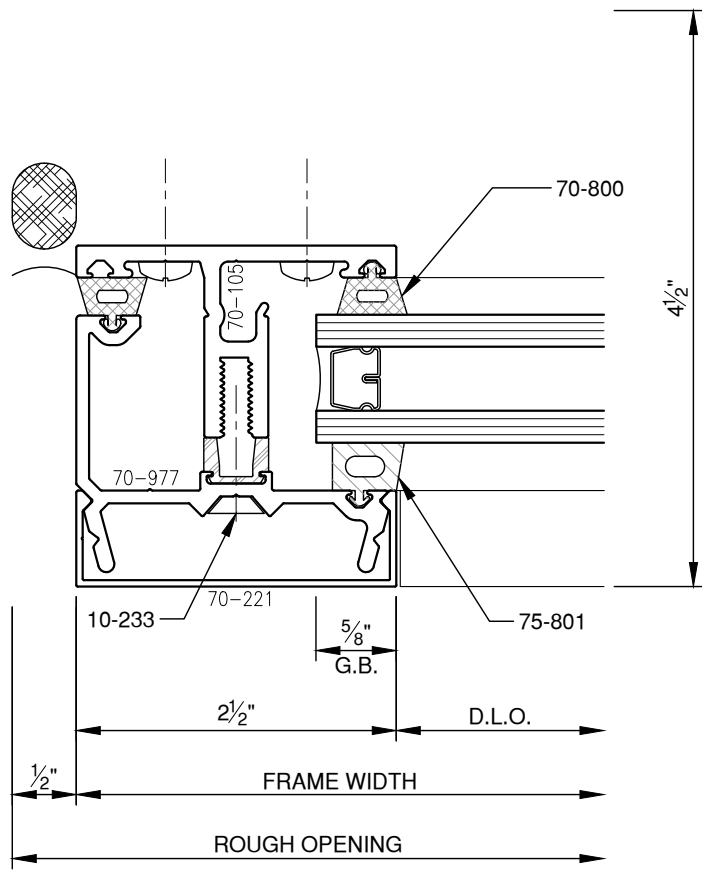

SCALE: 3/4

PITTC® ARCHITECTURAL METALS, INC.

1530 Landmeier Road Elk Grove Village, IL 60007 847-593-3131 fax: 847-593-9946