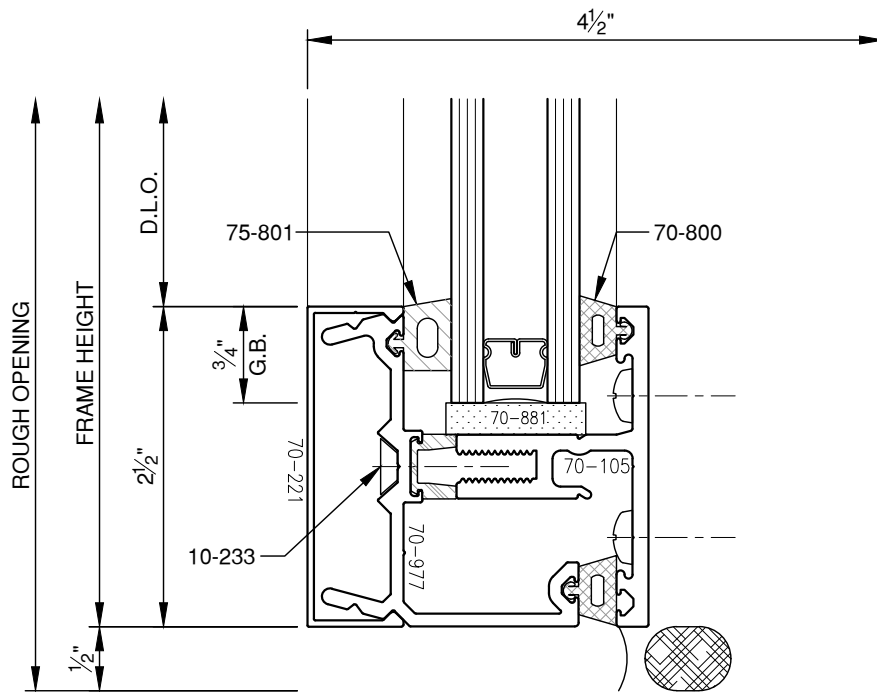

SCALE: 3/4

SCALE: 3/4

**PITTC**<sup>®</sup> ARCHITECTURAL METALS, INC.

1530 Landmeier Road Elk Grove Village, IL 60007 847-593-3131 fax: 847-593-9946

SCALE: 3/4

**PITTC<sup>®</sup>** ARCHITECTURAL METALS, INC.