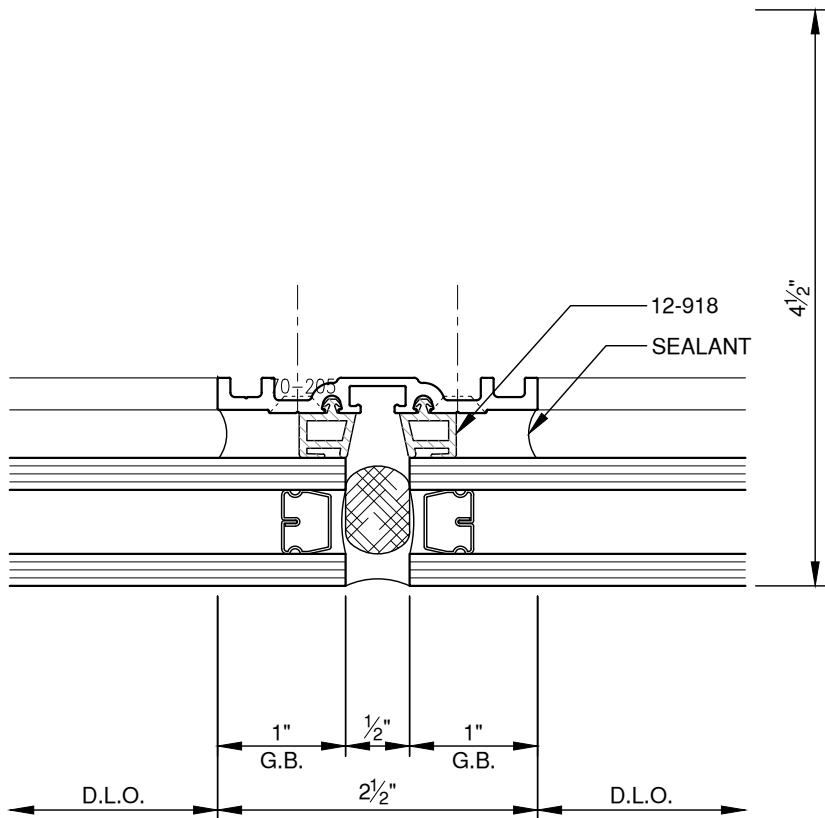

SCALE: 3/4

SCALE: 3/4

SCALE: 3/4

SCALE: 3/4

**PITTC<sup>®</sup>** ARCHITECTURAL METALS, INC.

1530 Landmeier Road Elk Grove Village, IL 60007 847-593-3131 fax: 847-593-9946

SCALE: 3/4

**PITTC**<sup>®</sup> ARCHITECTURAL METALS, INC.