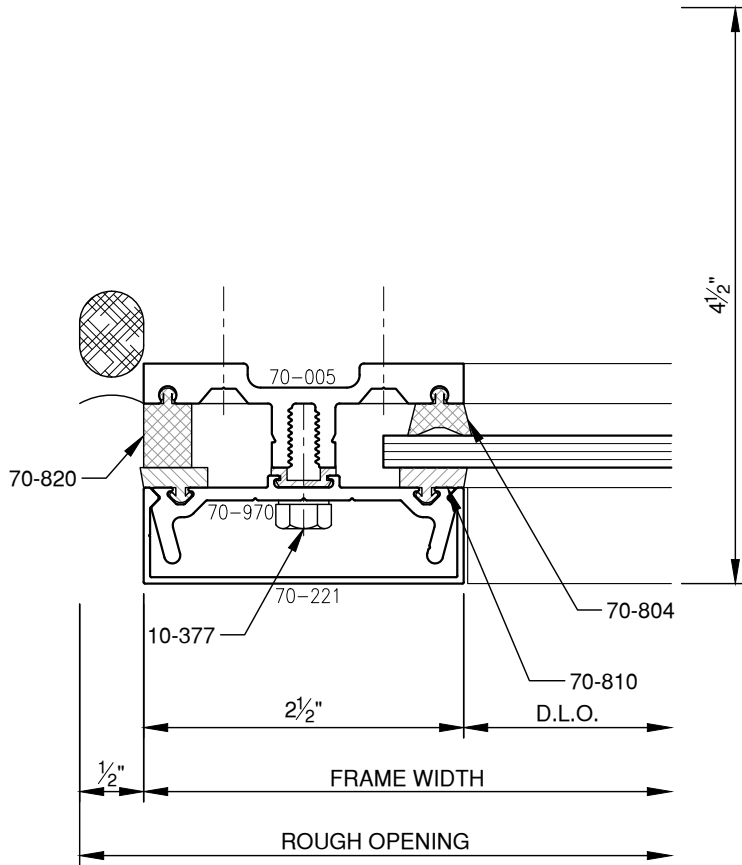

SCALE: 3/4

SCALE: 3/4

**PITTC**<sup>®</sup> ARCHITECTURAL METALS, INC.

1530 Landmeier Road Elk Grove Village, IL 60007 847-593-3131 fax: 847-593-9946

SCALE: 3/4

**PITTC**<sup>®</sup> ARCHITECTURAL METALS, INC.