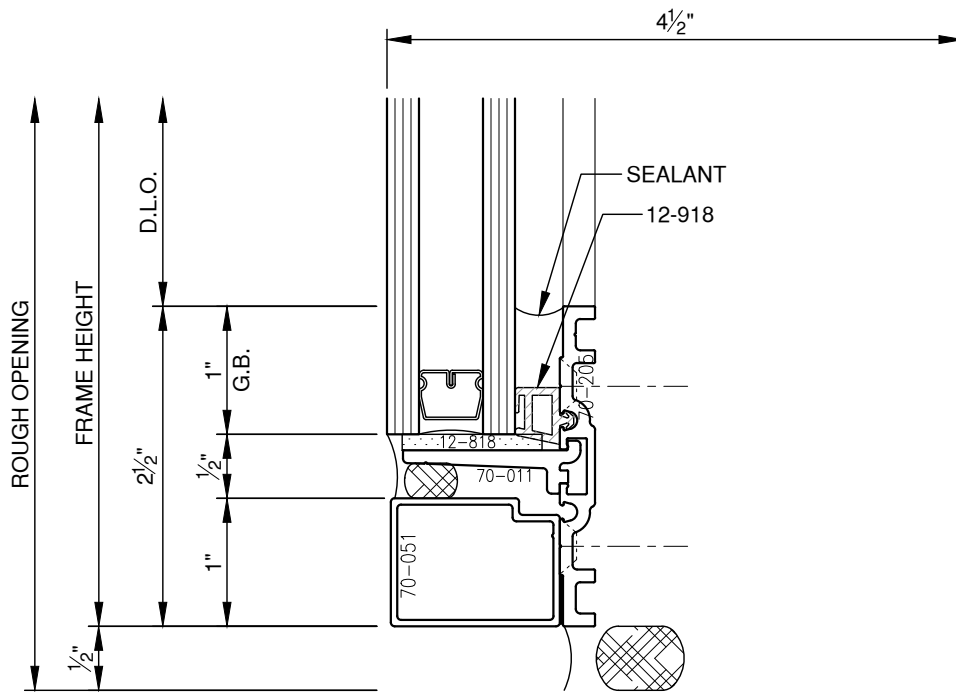

SCALE: 3/4

SCALE: 3/4

SCALE: 3/4

SCALE: 3/4

**PITTC<sup>®</sup>** ARCHITECTURAL METALS, INC.

1530 Landmeier Road Elk Grove Village, IL 60007 847-593-3131 fax: 847-593-9946

SCALE: 3/4

**PITTC**<sup>®</sup> ARCHITECTURAL METALS, INC.