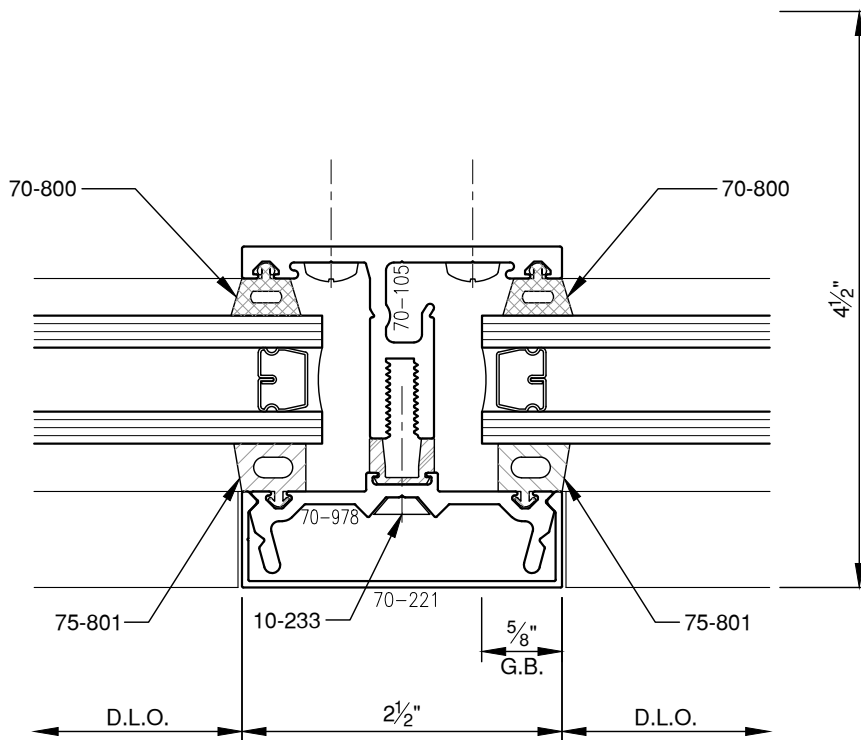

SCALE: 3/4

PITTC® ARCHITECTURAL METALS, INC.

1530 Landmeier Road Elk Grove Village, IL 60007 847-593-3131 fax: 847-593-9946