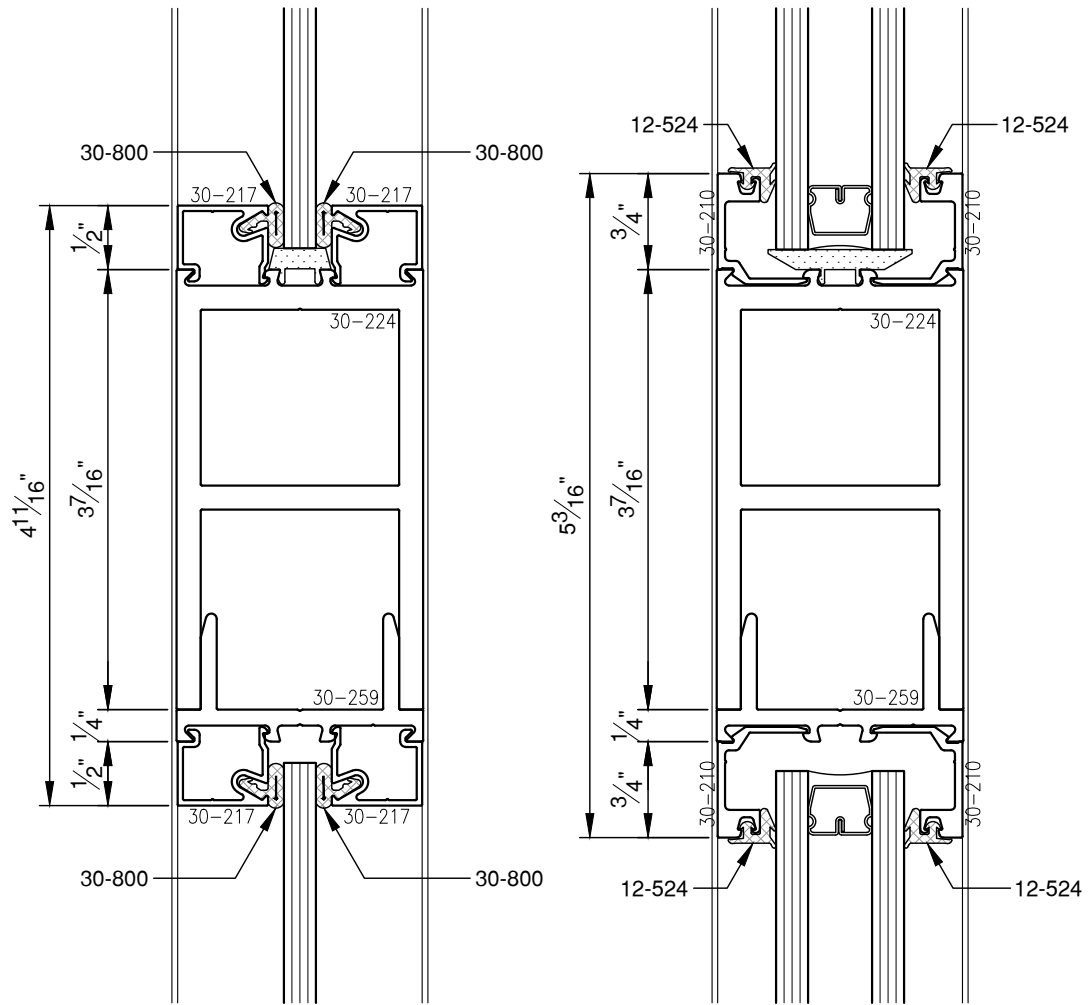

SCALE: 3/4

SCALE: 3/4

SCALE: 3/4

SCALE: 3/4

PITTC[®] ARCHITECTURAL METALS, INC.

1530 Landmeier Road Elk Grove Village, IL 60007 847-593-3131 fax: 847-593-9946