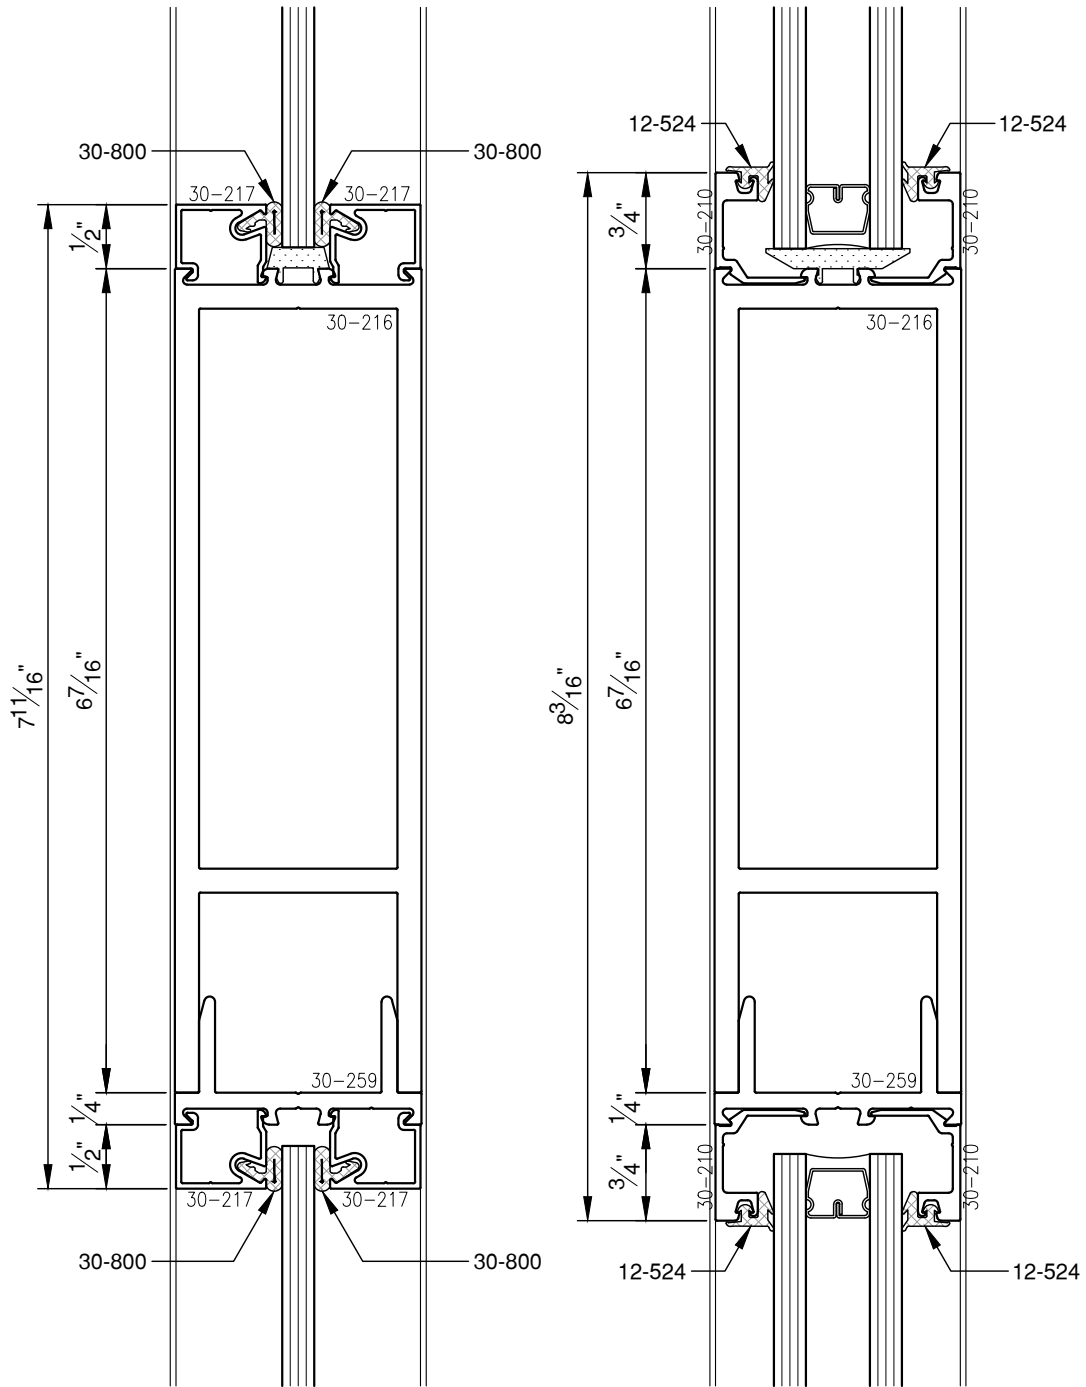

SCALE: 3/4

SCALE: 3/4

SCALE: 3/4

SCALE: 3/4

PITTC[®] ARCHITECTURAL METALS, INC.

1530 Landmeier Road Elk Grove Village, IL 60007 847-593-3131 fax: 847-593-9946