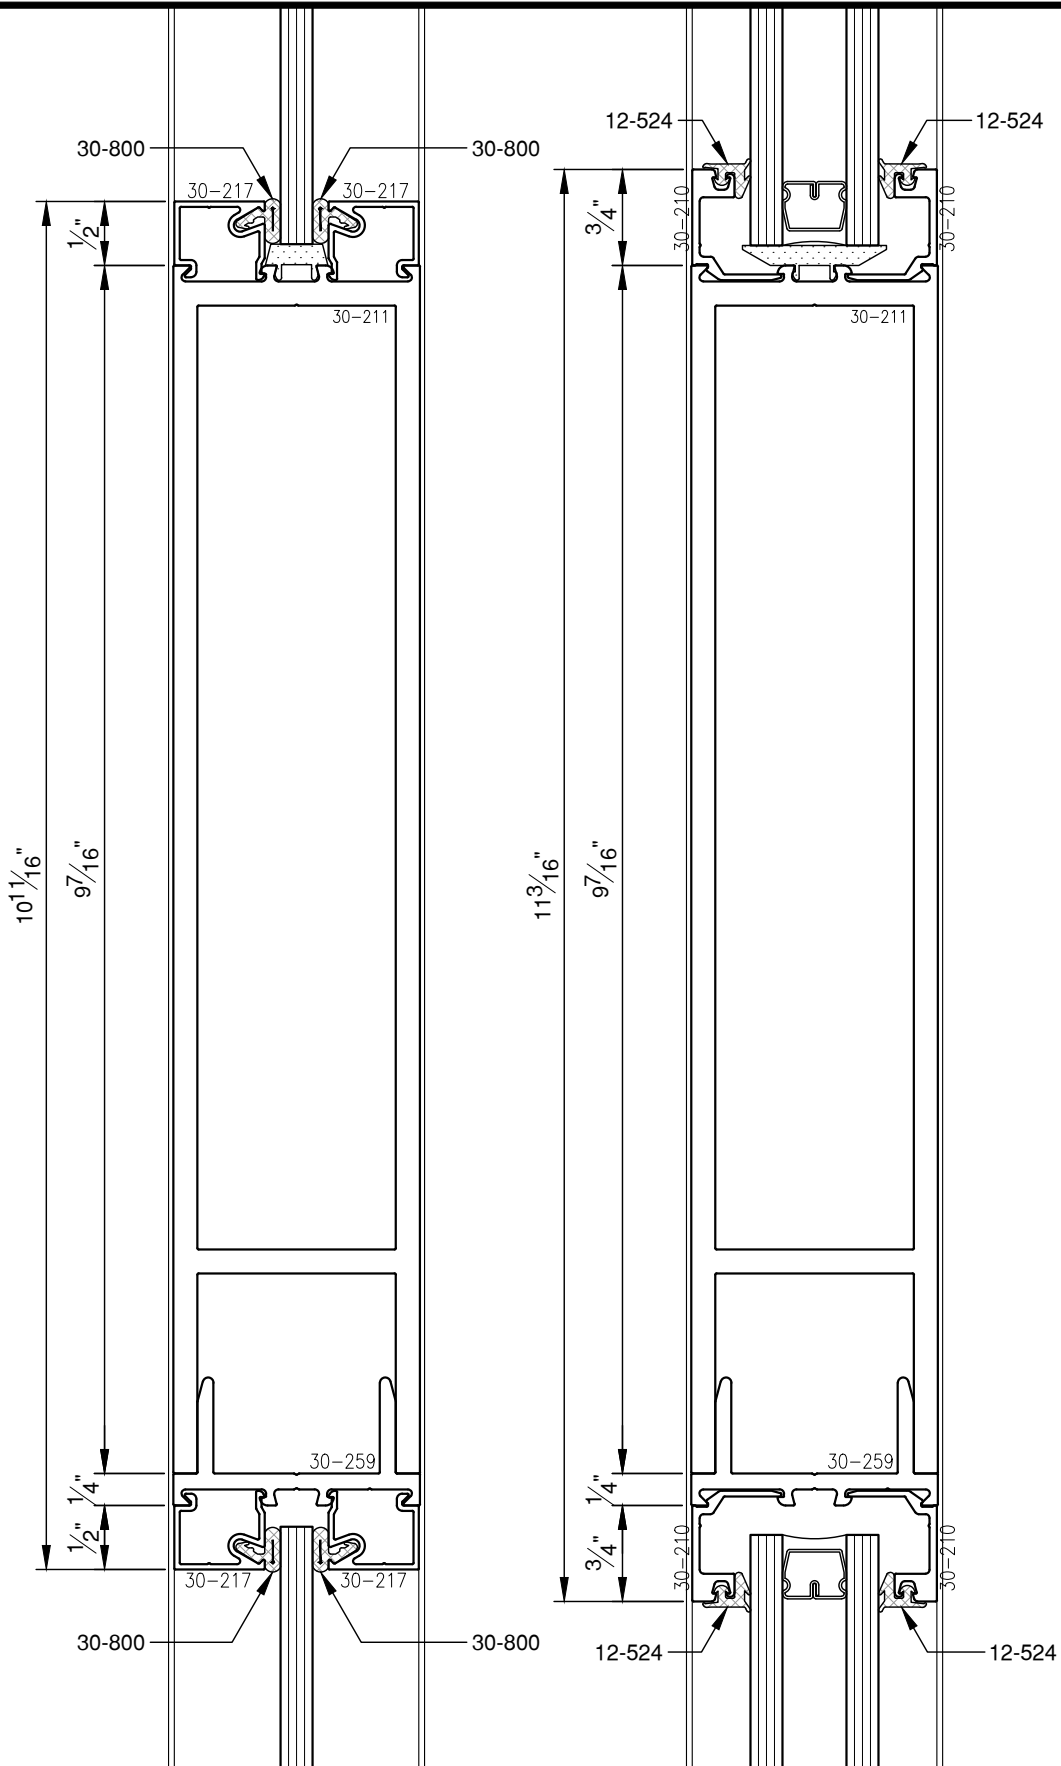

SCALE: 3/4

SCALE: 3/4

SCALE: 3/4

SCALE: 3/4

PITTC[®] ARCHITECTURAL METALS, INC.

1530 Landmeier Road Elk Grove Village, IL 60007 847-593-3131 fax: 847-593-9946