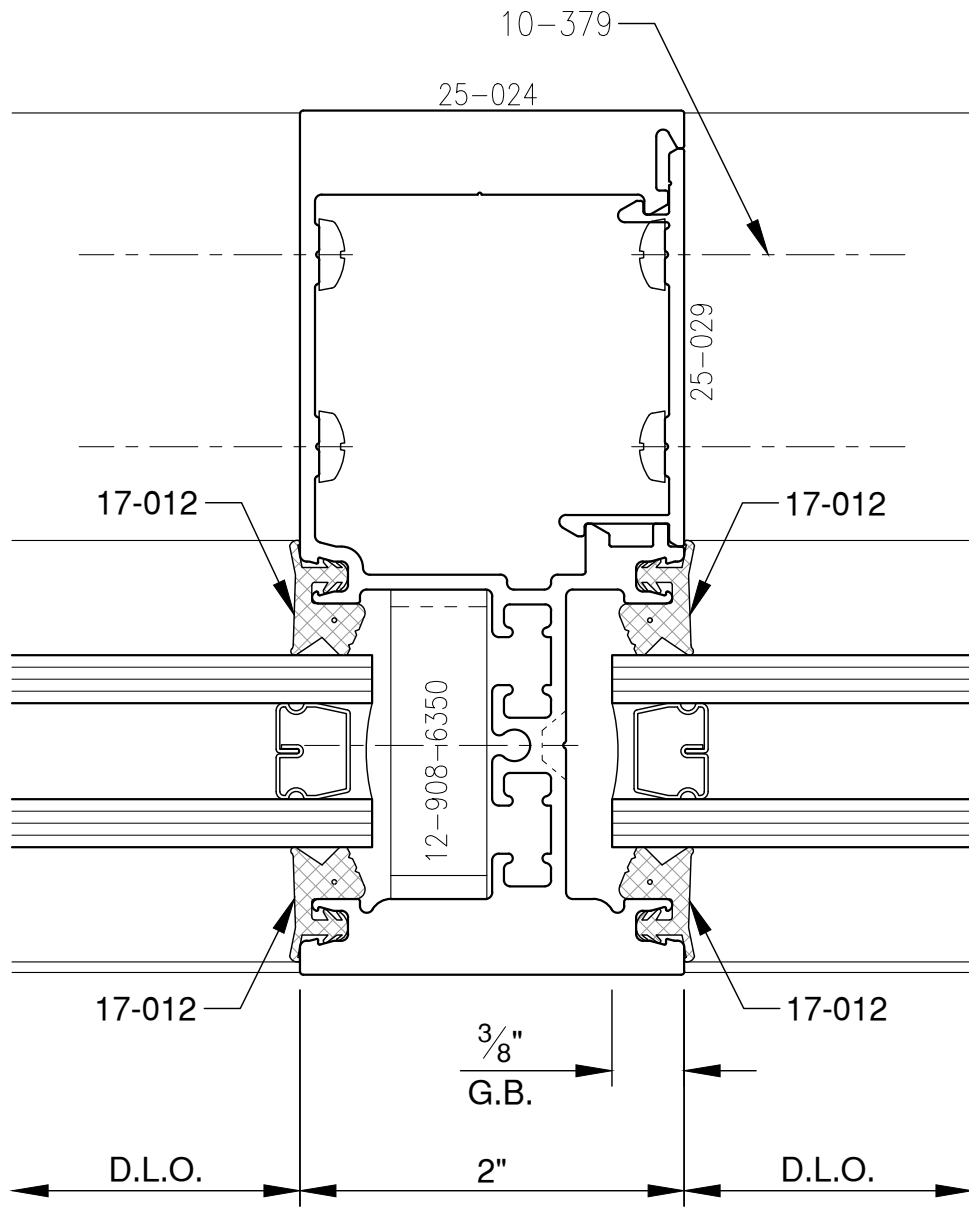

SCALE: 3/4

PITTC[®] ARCHITECTURAL METALS, INC.

1530 Landmeier Road Elk Grove Village, IL 60007 847-593-3131 fax: 847-593-9946

SCALE: 3/4

SCALE: 3/4

SCALE: 3/4

SCALE: 3/4

PITTC[®] ARCHITECTURAL METALS, INC.