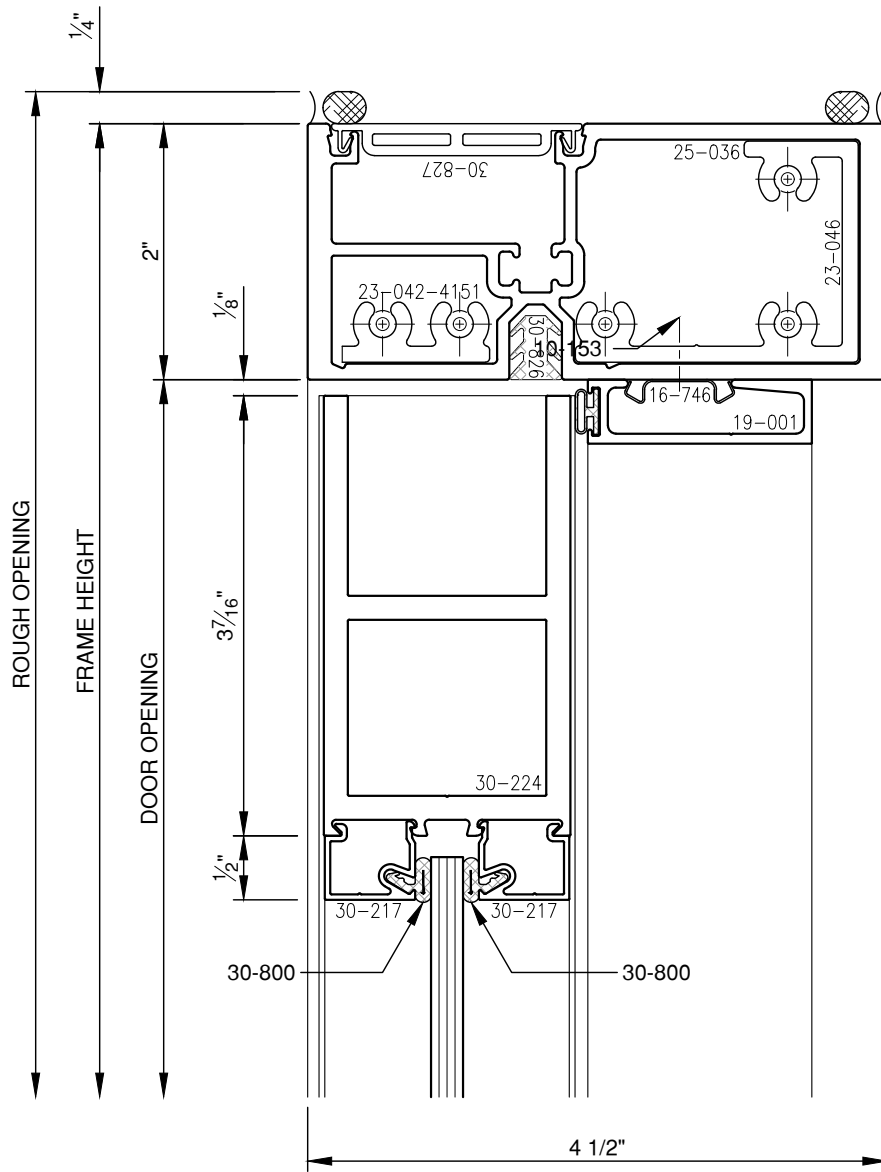

SCALE: 3/4

PITTC® ARCHITECTURAL METALS, INC.

1530 Landmeier Road Elk Grove Village, IL 60007 847-593-3131 fax: 847-593-9946