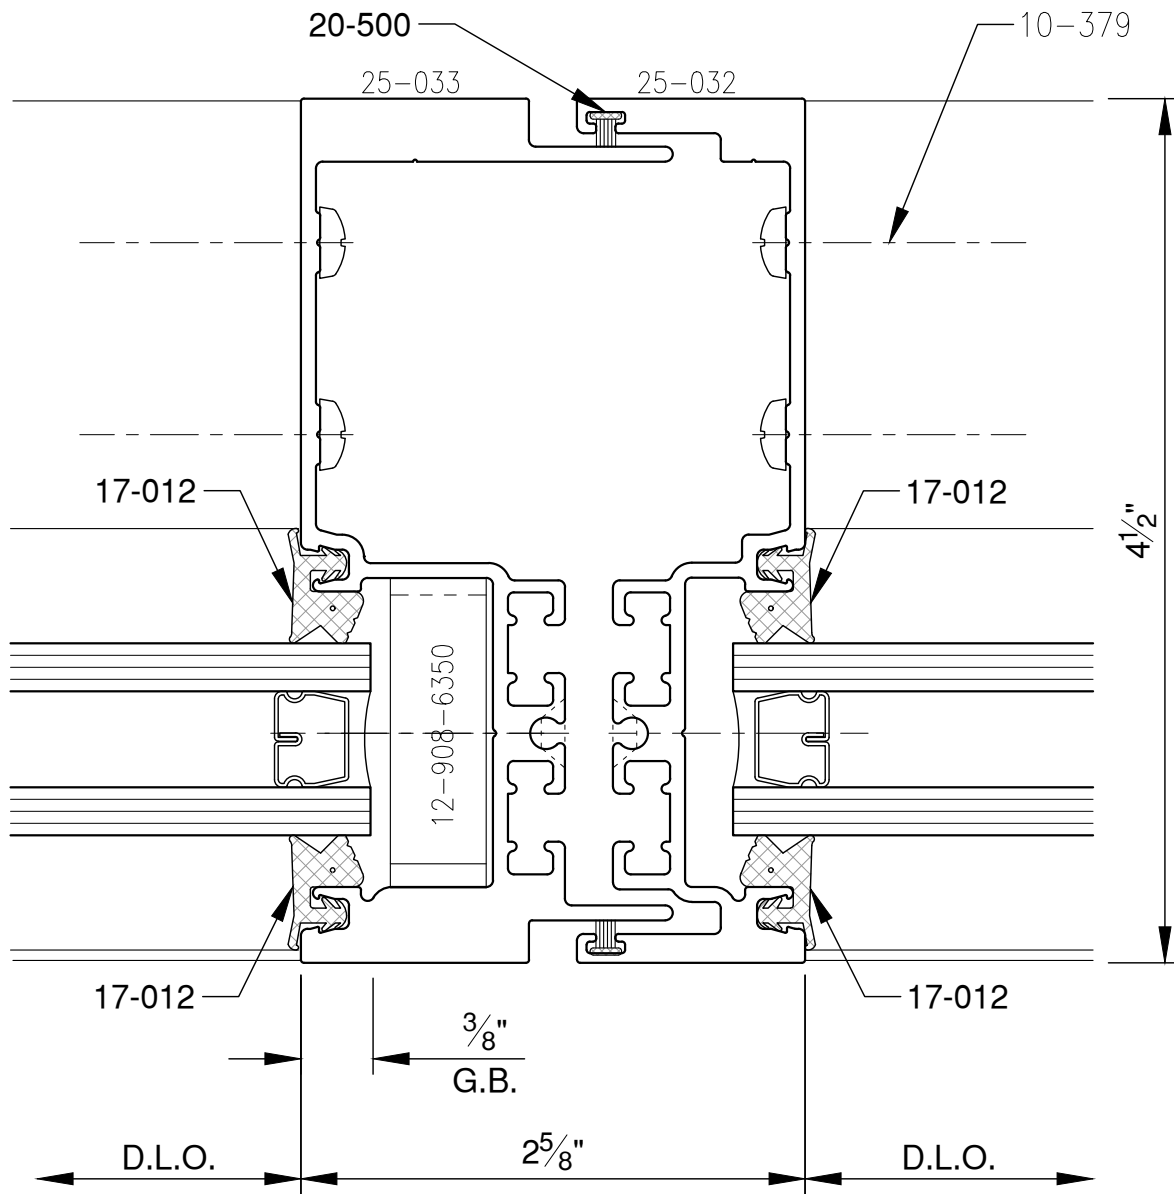

SCALE: 3/4

PITTC® ARCHITECTURAL METALS, INC.

1530 Landmeier Road Elk Grove Village, IL 60007 847-593-3131 fax: 847-593-9946