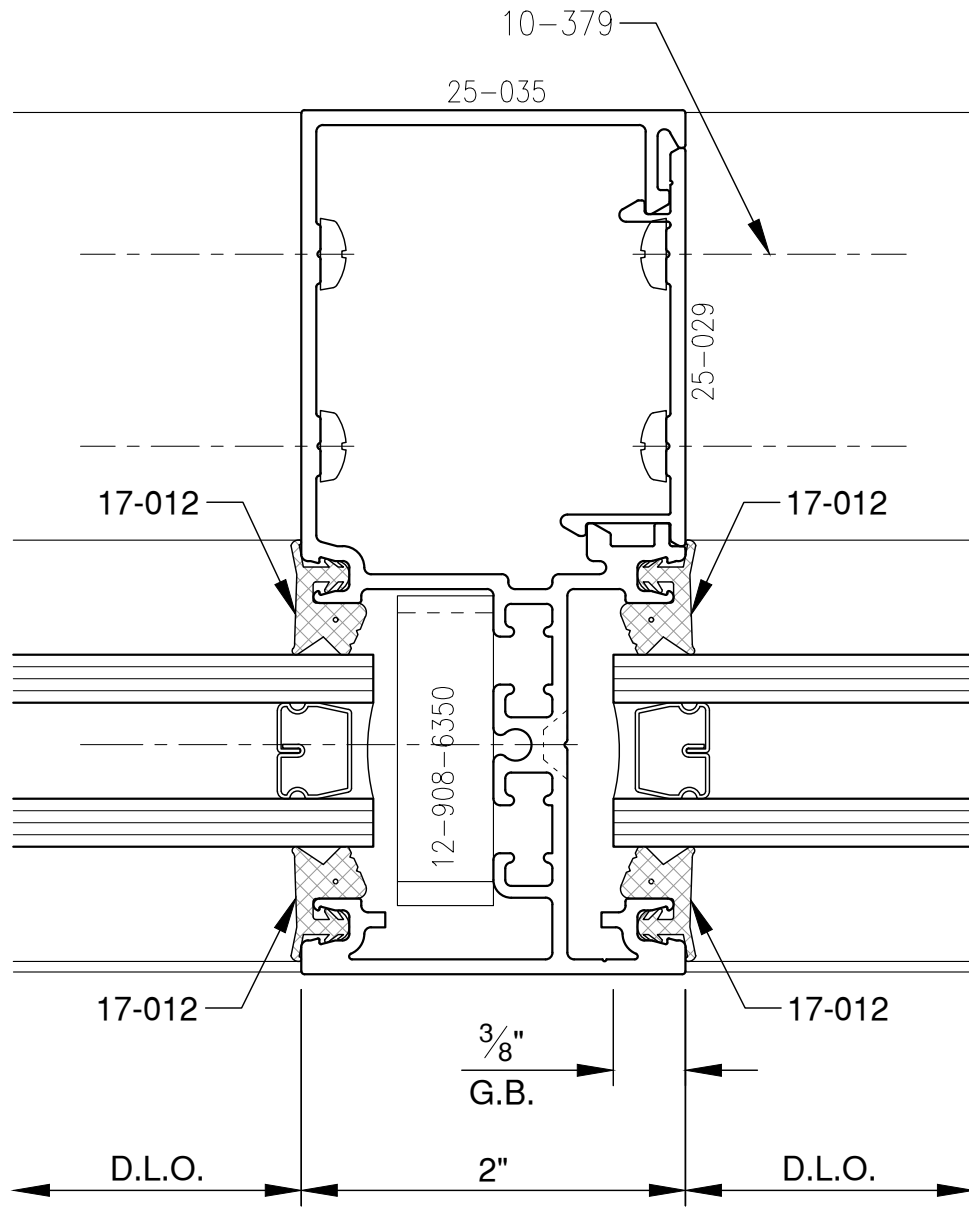

SCALE: 3/4

PITTC® ARCHITECTURAL METALS, INC.

1530 Landmeier Road Elk Grove Village, IL 60007 847-593-3131 fax: 847-593-9946