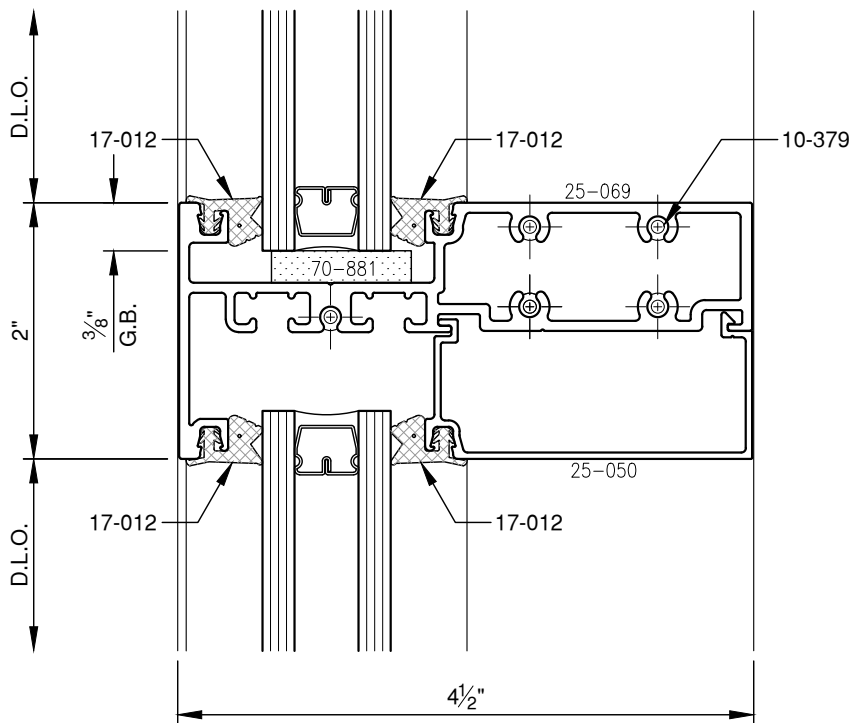

SCALE: 3/4

PITTC® ARCHITECTURAL METALS, INC.

1530 Landmeier Road Elk Grove Village, IL 60007 847-593-3131 fax: 847-593-9946