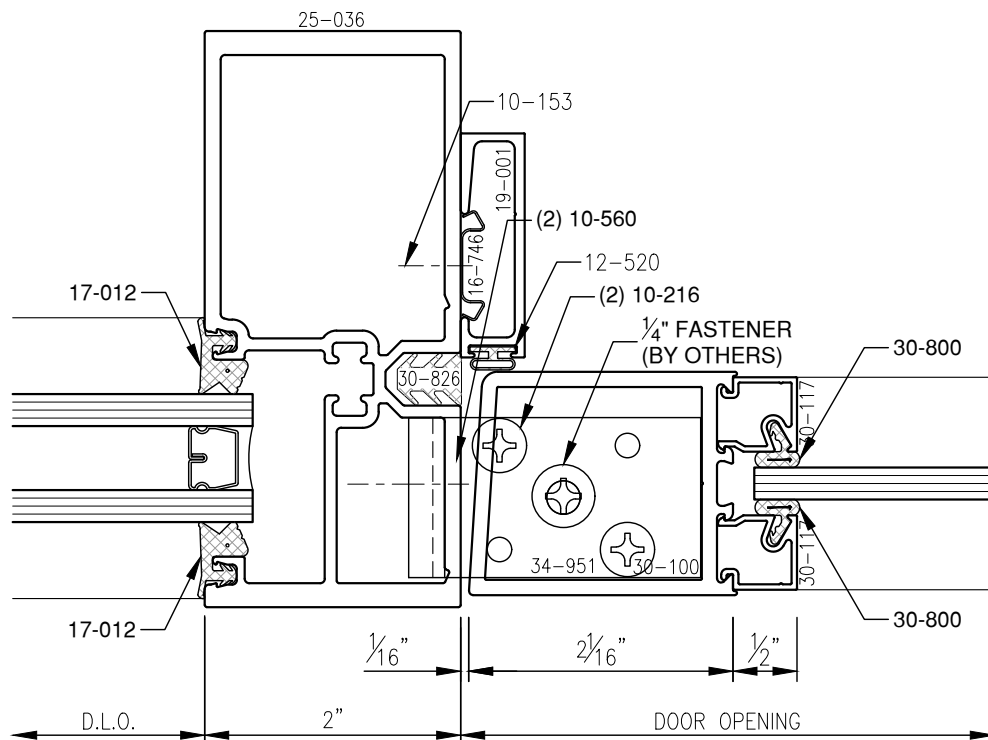

SCALE: 3/4

PITTC® ARCHITECTURAL METALS, INC.

1530 Landmeier Road Elk Grove Village, IL 60007 847-593-3131 fax: 847-593-9946