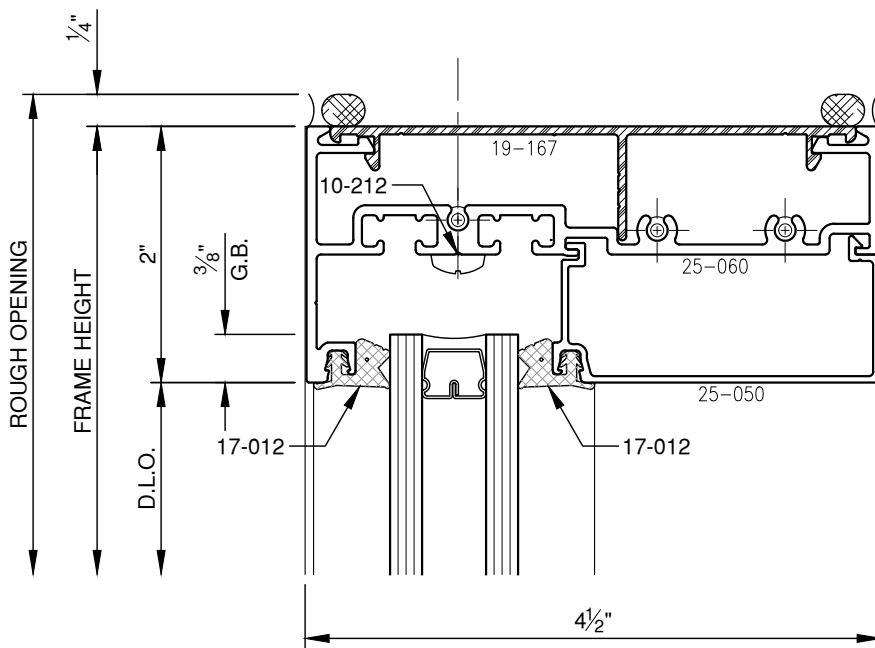

1/4"

SCALE: 3/4

PITTC[®] ARCHITECTURAL METALS, INC.

1530 Landmeier Road Elk Grove Village, IL 60007 847-593-3131 fax: 847-593-9946

1/4"

SCALE: 3/4

PITTC[®] ARCHITECTURAL METALS, INC.

1530 Landmeier Road Elk Grove Village, IL 60007 847-593-3131 fax: 847-593-9946