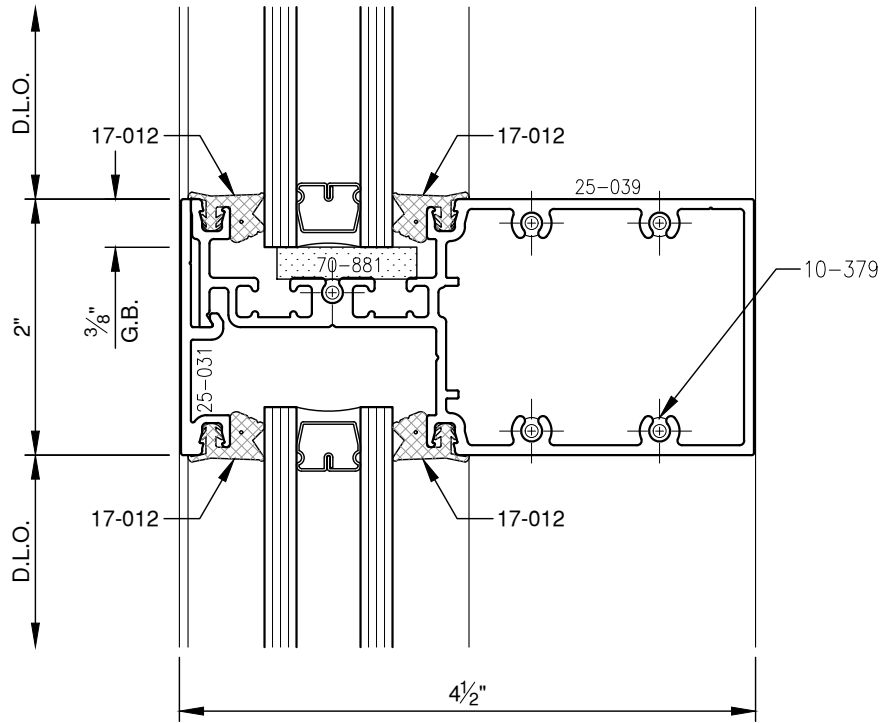

1/4"

SCALE: 3/4

PITTC[®] ARCHITECTURAL METALS, INC.

1530 Landmeier Road Elk Grove Village, IL 60007 847-593-3131 fax: 847-593-9946

1/4"

SCALE: 3/4

PITTC[®] ARCHITECTURAL METALS, INC.

1530 Landmeier Road Elk Grove Village, IL 60007 847-593-3131 fax: 847-593-9946