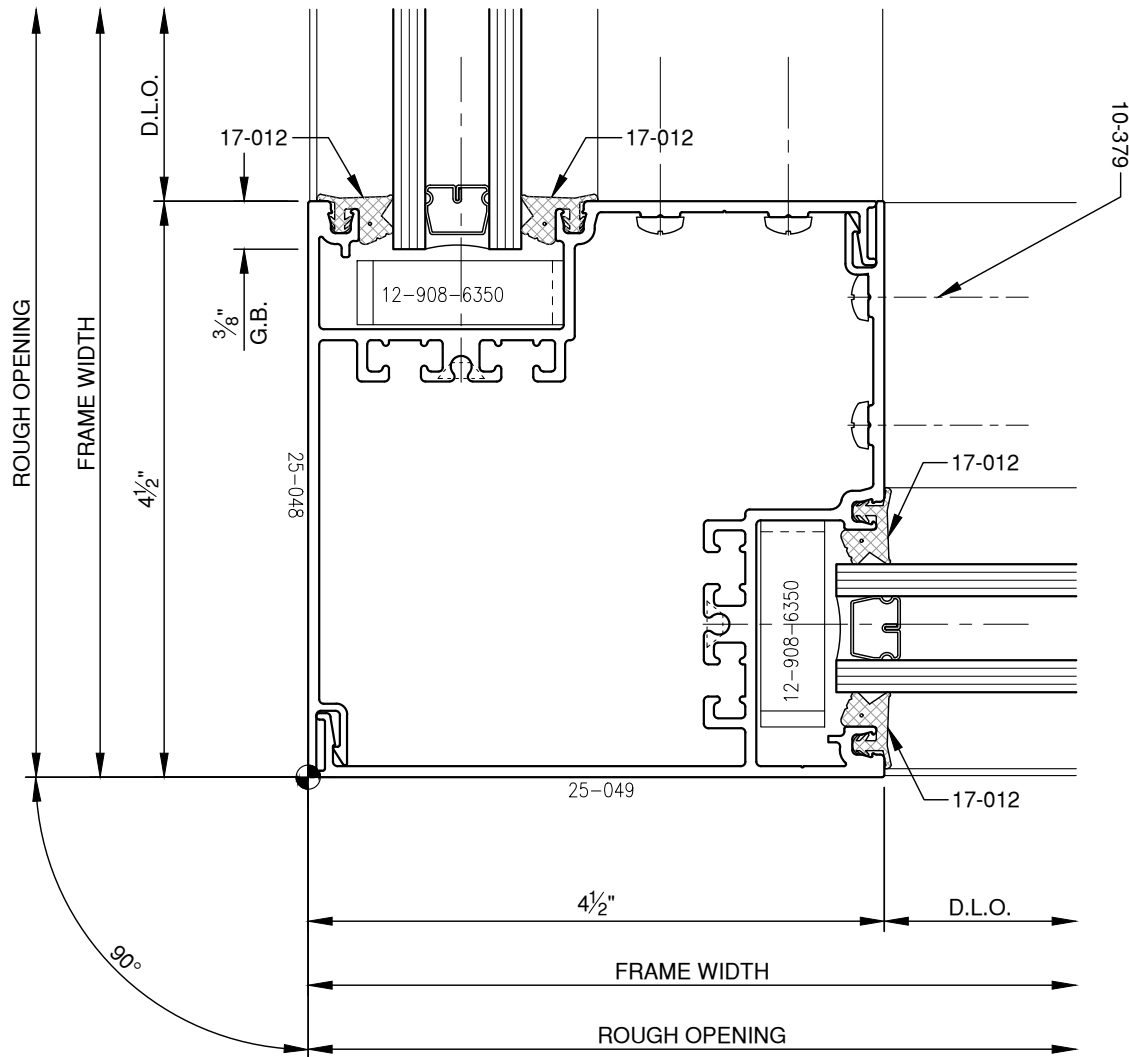

SCALE: 3/4

PITTC® ARCHITECTURAL METALS, INC.

1530 Landmeier Road Elk Grove Village, IL 60007 847-593-3131 fax: 847-593-9946