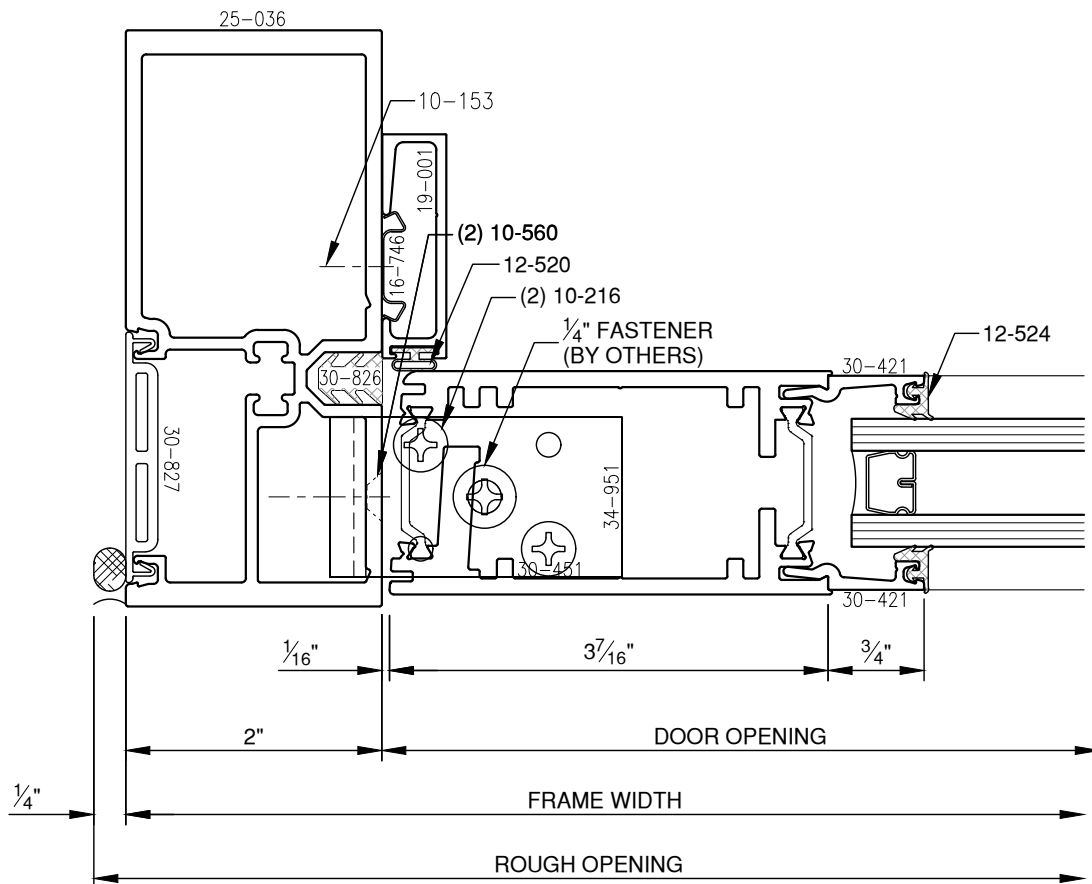

SCALE: 3/4

PITTC® ARCHITECTURAL METALS, INC.

1530 Landmeier Road Elk Grove Village, IL 60007 847-593-3131 fax: 847-593-9946