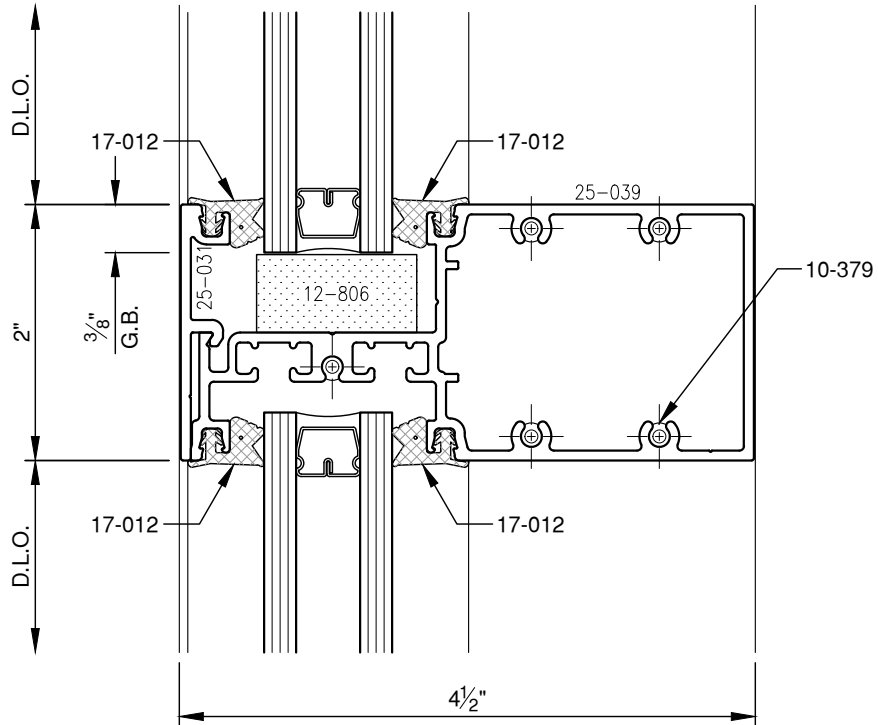

1/4"

SCALE: 3/4

PITTC[®] ARCHITECTURAL METALS, INC.

1530 Landmeier Road Elk Grove Village, IL 60007 847-593-3131 fax: 847-593-9946

1/4"

SCALE: 3/4

PITTC[®] ARCHITECTURAL METALS, INC.

1530 Landmeier Road Elk Grove Village, IL 60007 847-593-3131 fax: 847-593-9946