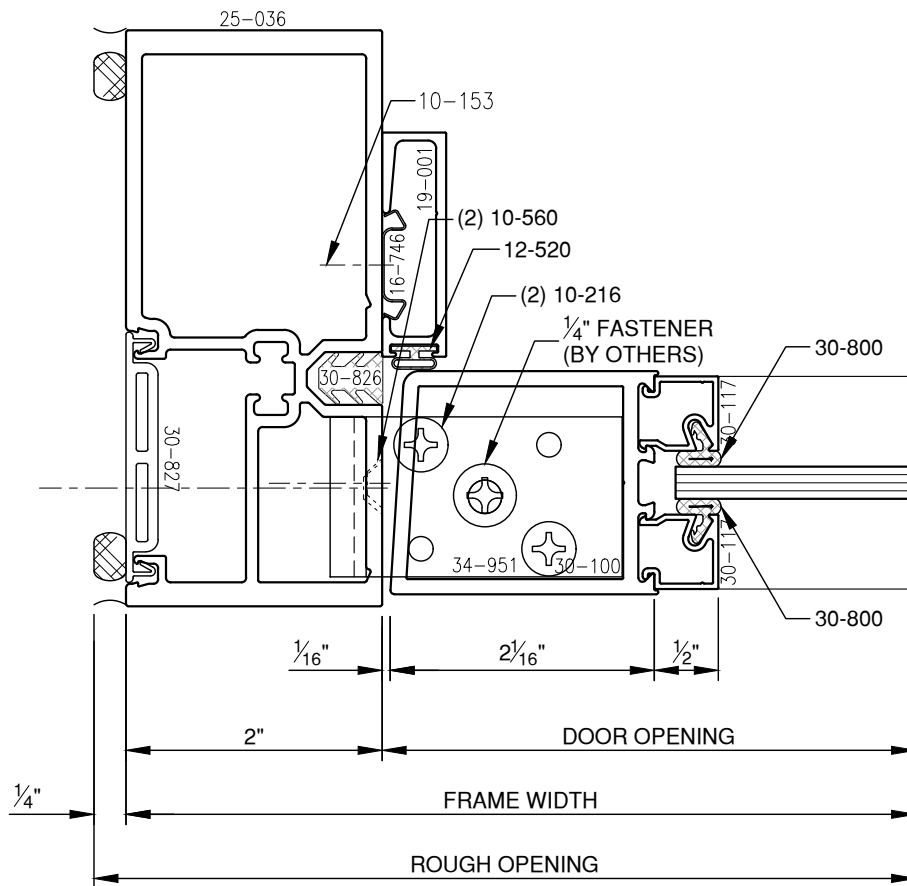

SCALE: 3/4

PITTC[®] ARCHITECTURAL METALS, INC.

1530 Landmeier Road Elk Grove Village, IL 60007 847-593-3131 fax: 847-593-9946

SCALE: 3/4

PITTC[®] ARCHITECTURAL METALS, INC.

1530 Landmeier Road Elk Grove Village, IL 60007 847-593-3131 fax: 847-593-9946