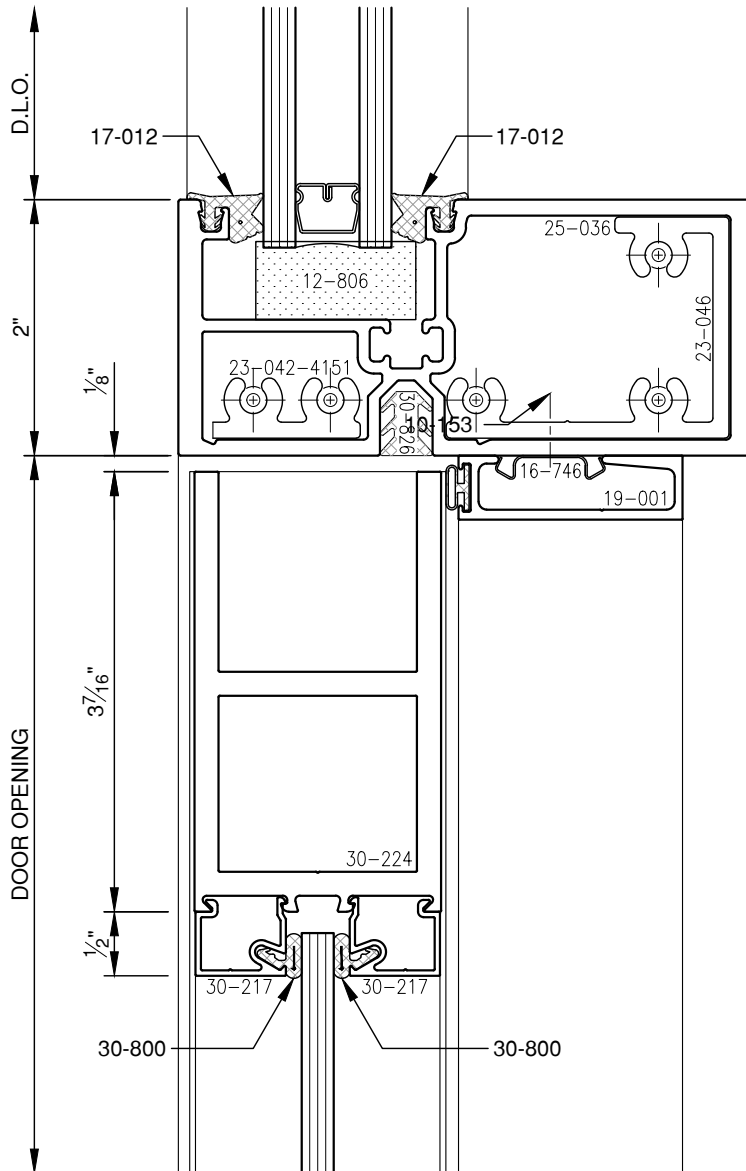

SCALE: 3/4

PITTC[®] ARCHITECTURAL METALS, INC.

1530 Landmeier Road Elk Grove Village, IL 60007 847-593-3131 fax: 847-593-9946

SCALE: 3/4

SCALE: 3/4

PITTC[®] ARCHITECTURAL METALS, INC.

1530 Landmeier Road Elk Grove Village, IL 60007 847-593-3131 fax: 847-593-9946