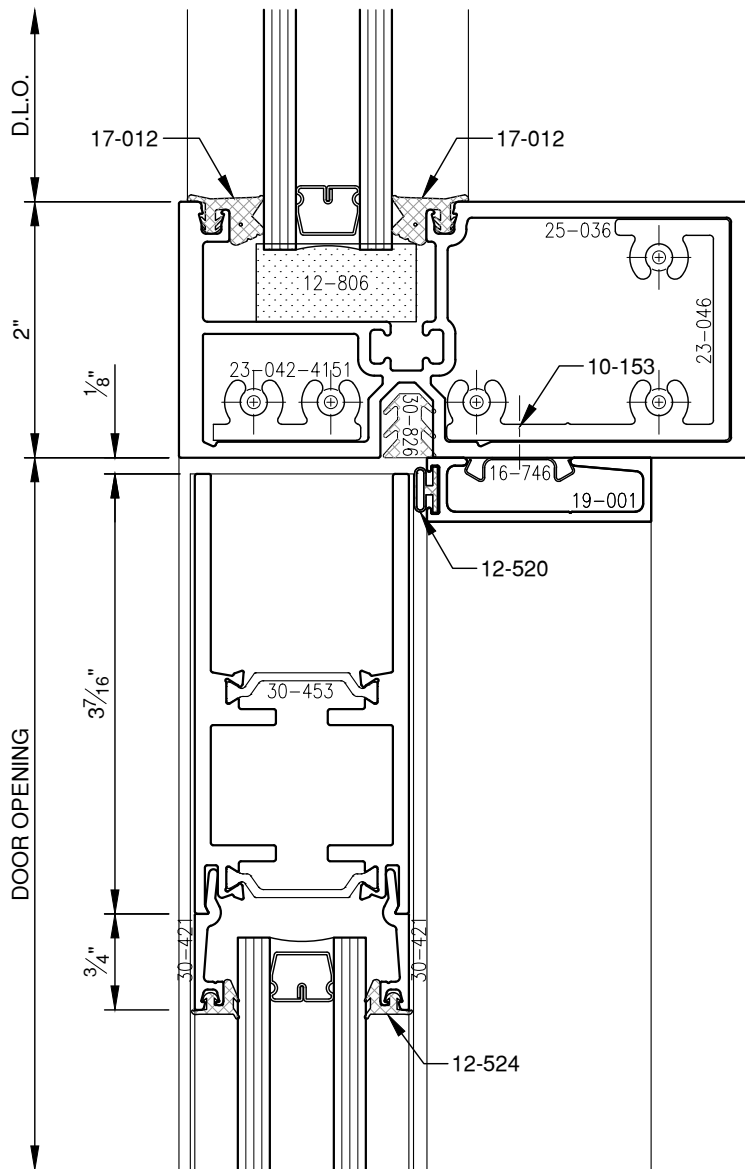

SCALE: 3/4

PITTC[®] ARCHITECTURAL METALS, INC.

1530 Landmeier Road Elk Grove Village, IL 60007 847-593-3131 fax: 847-593-9946

SCALE: 3/4

PITTC[®] ARCHITECTURAL METALS, INC.

1530 Landmeier Road Elk Grove Village, IL 60007 847-593-3131 fax: 847-593-9946