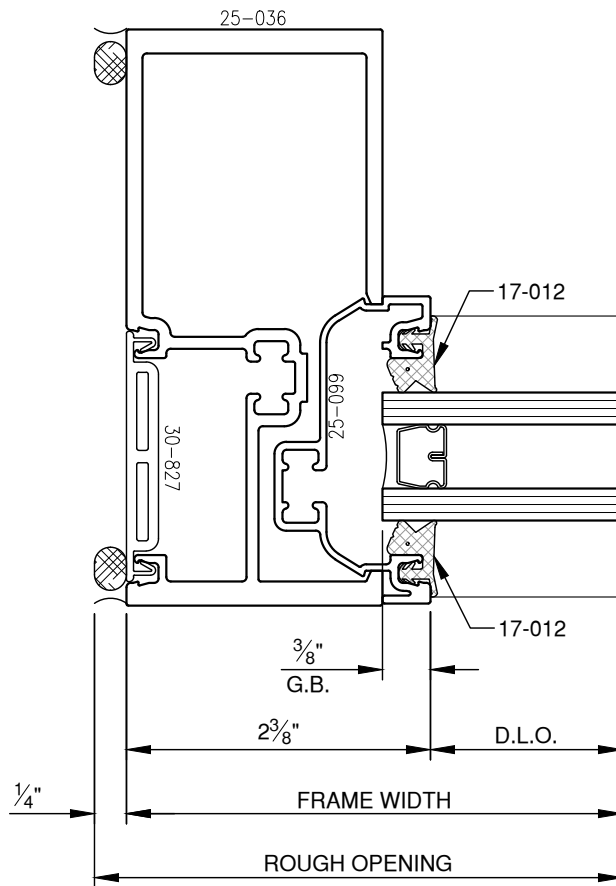

SCALE: 3/4

PITTC® ARCHITECTURAL METALS, INC.

1530 Landmeier Road Elk Grove Village, IL 60007 847-593-3131 fax: 847-593-9946