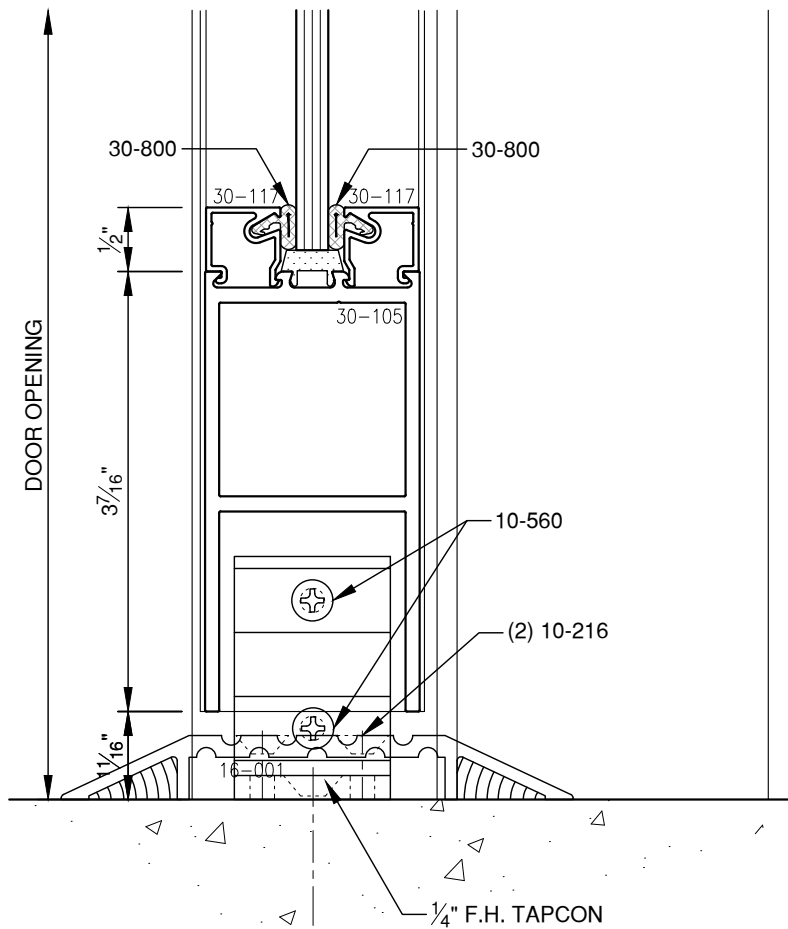

SCALE: 3/4

PITTC® ARCHITECTURAL METALS, INC.

1530 Landmeier Road Elk Grove Village, IL 60007 847-593-3131 fax: 847-593-9946