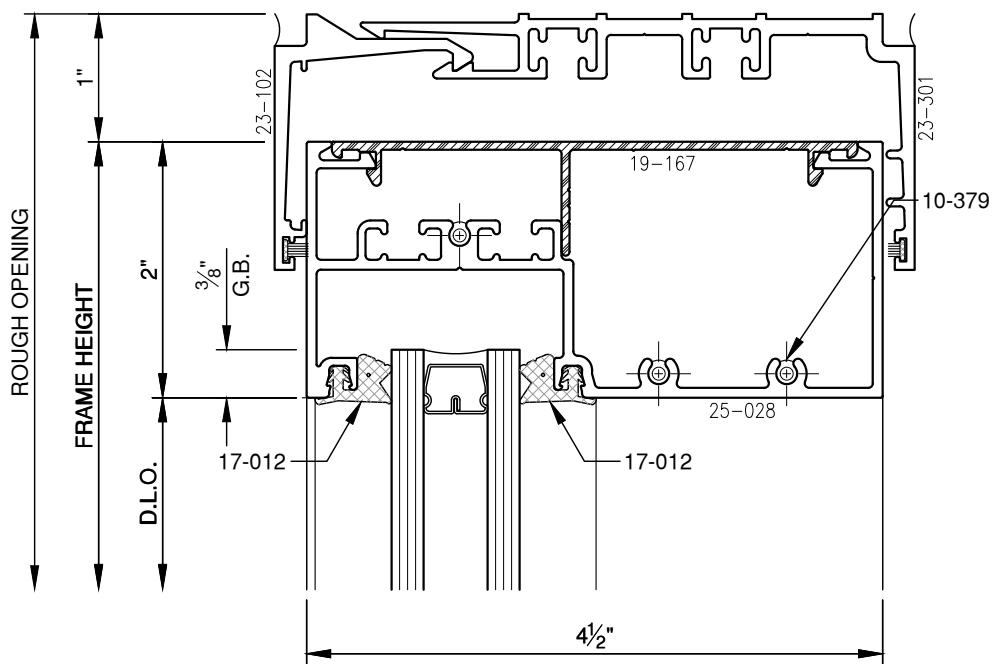

SCALE: 3/4

PITTC® ARCHITECTURAL METALS, INC.

1530 Landmeier Road Elk Grove Village, IL 60007 847-593-3131 fax: 847-593-9946