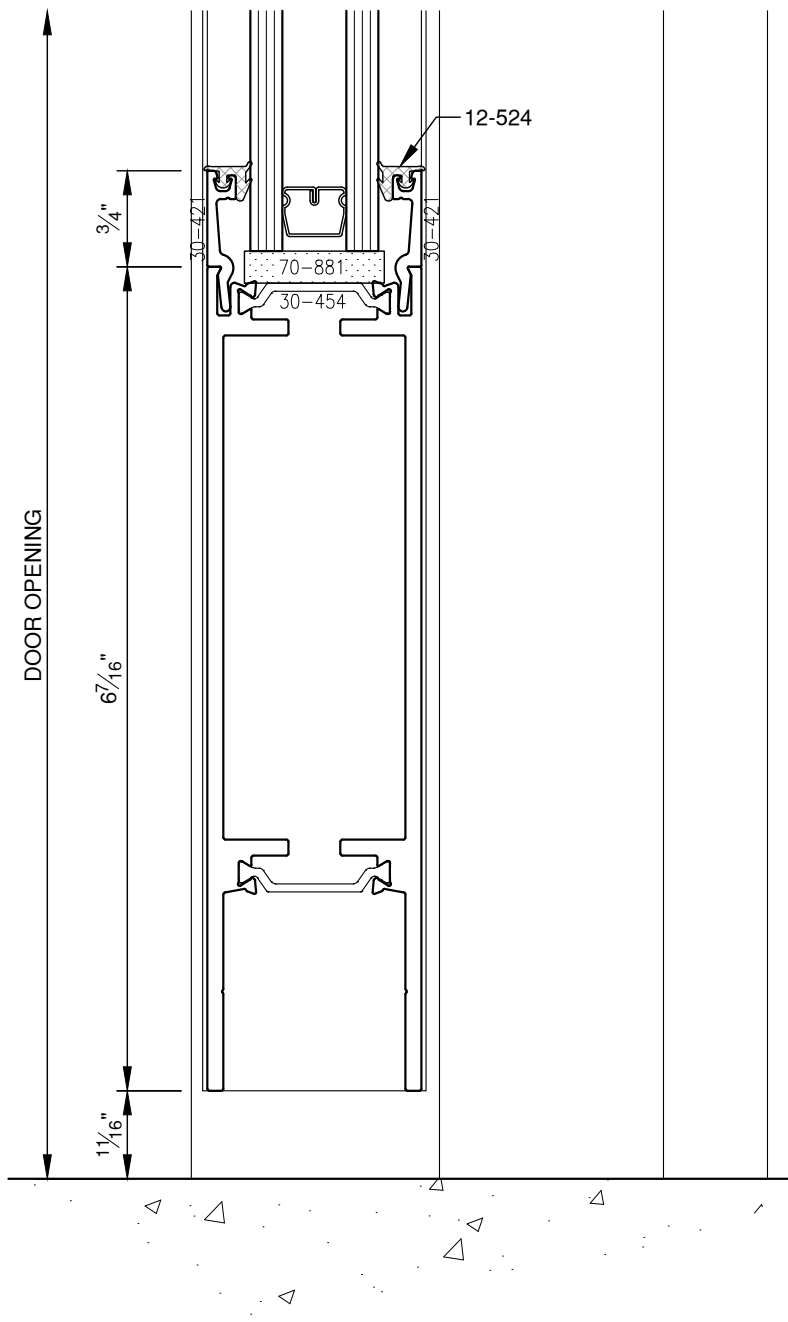

SCALE: 3/4

SCALE: 3/4

SCALE: 3/4

SCALE: 3/4

PITTC[®] ARCHITECTURAL METALS, INC.

1530 Landmeier Road Elk Grove Village, IL 60007 847-593-3131 fax: 847-593-9946

SCALE: 3/4

PITTC[®] ARCHITECTURAL METALS, INC.