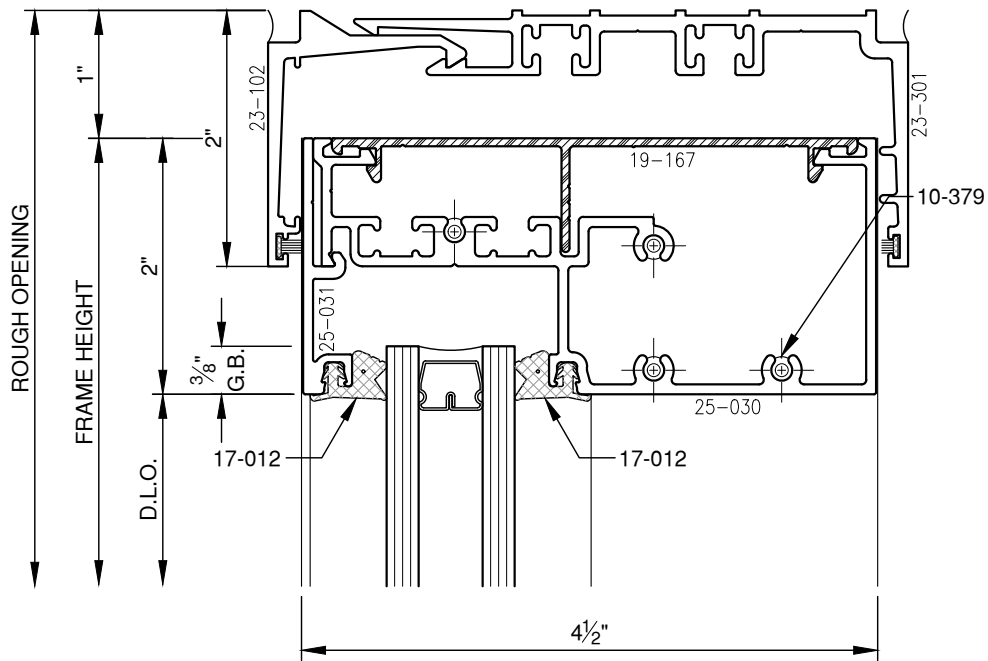

SCALE: 3/4

PITTC® ARCHITECTURAL METALS, INC.

1530 Landmeier Road Elk Grove Village, IL 60007 847-593-3131 fax: 847-593-9946