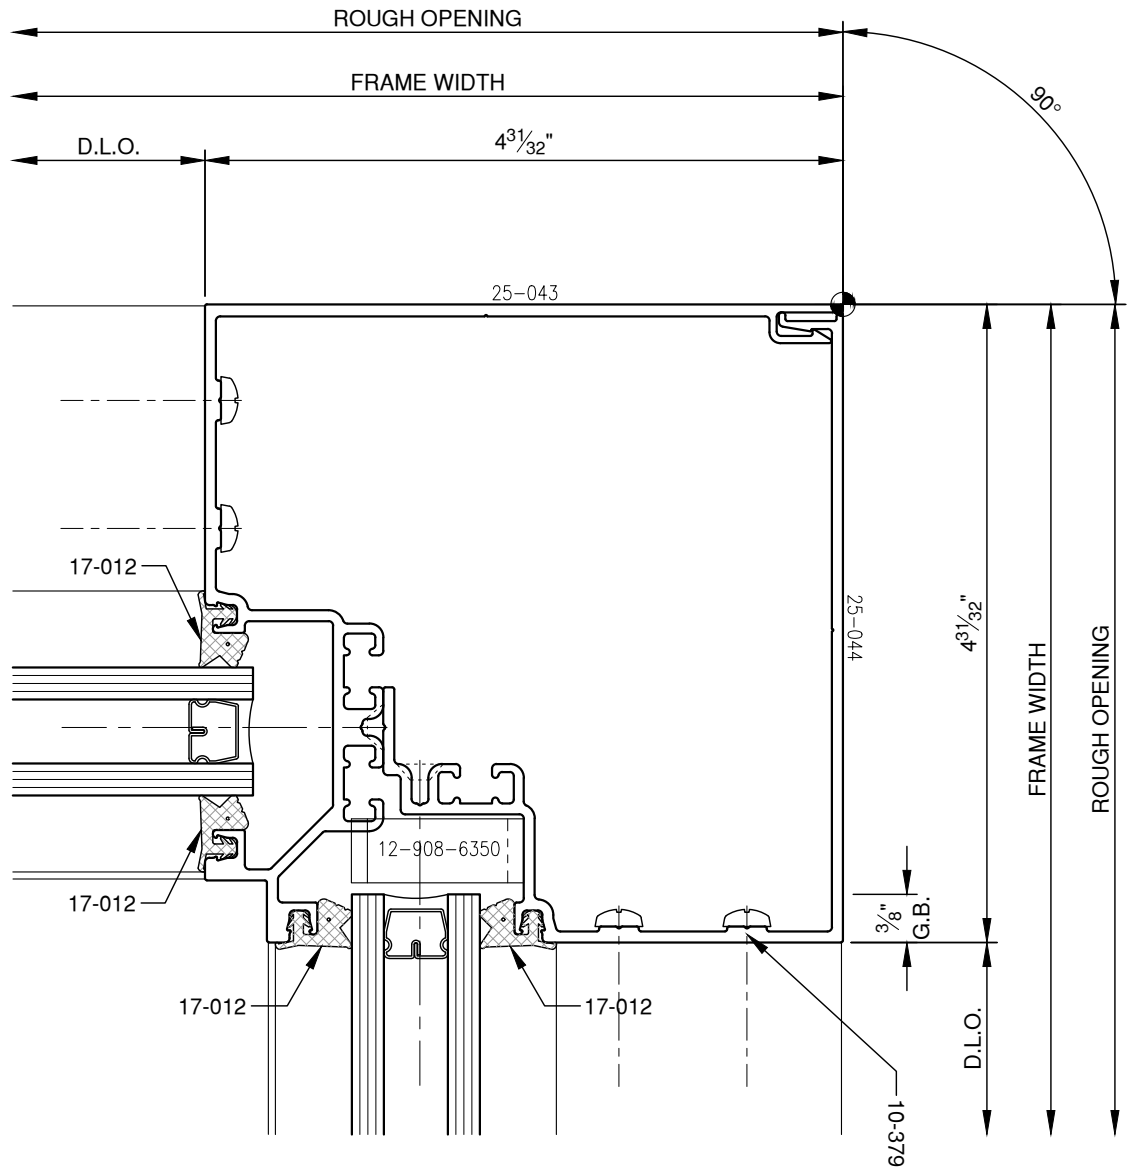

SCALE: 3/4

SCALE: 3/4

PITTC[®] ARCHITECTURAL METALS, INC.

1530 Landmeier Road Elk Grove Village, IL 60007 847-593-3131 fax: 847-593-9946

SCALE: 3/4

PITTC[®] ARCHITECTURAL METALS, INC.

1530 Landmeier Road Elk Grove Village, IL 60007 847-593-3131 fax: 847-593-9946