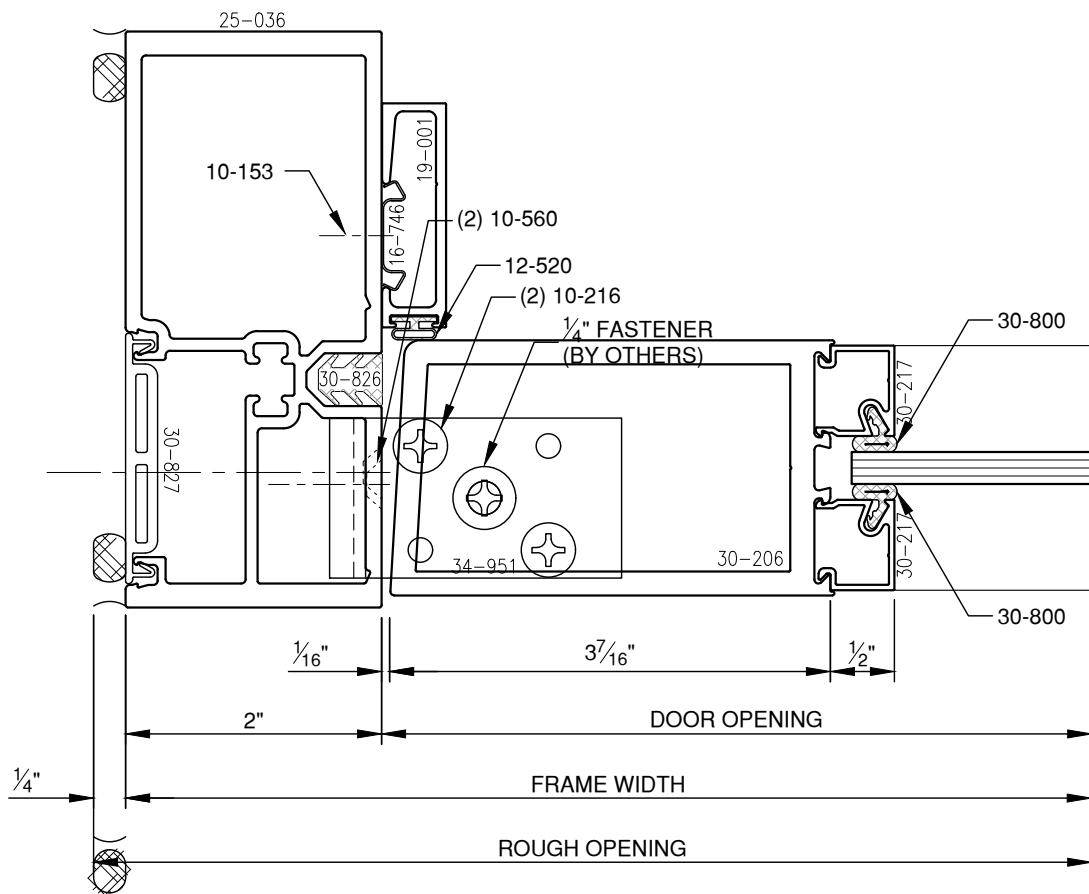

SCALE: 3/4

SCALE: 3/4

PITTC® ARCHITECTURAL METALS, INC.

1530 Landmeier Road Elk Grove Village, IL 60007 847-593-3131 fax: 847-593-9946

SCALE: 3/4

PITTC[®] ARCHITECTURAL METALS, INC.

1530 Landmeier Road Elk Grove Village, IL 60007 847-593-3131 fax: 847-593-9946