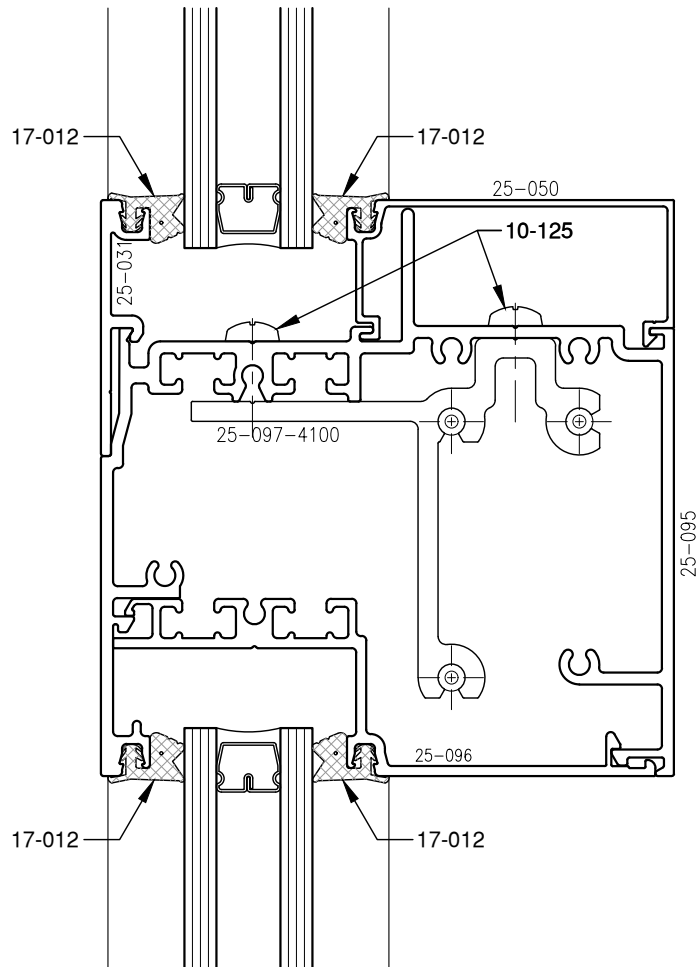

SCALE: 3/4

SCALE: 3/4

PITTC[®] ARCHITECTURAL METALS, INC.

1530 Landmeier Road Elk Grove Village, IL 60007 847-593-3131 fax: 847-593-9946

SCALE: 3/4

PITTC[®] ARCHITECTURAL METALS, INC.

1530 Landmeier Road Elk Grove Village, IL 60007 847-593-3131 fax: 847-593-9946