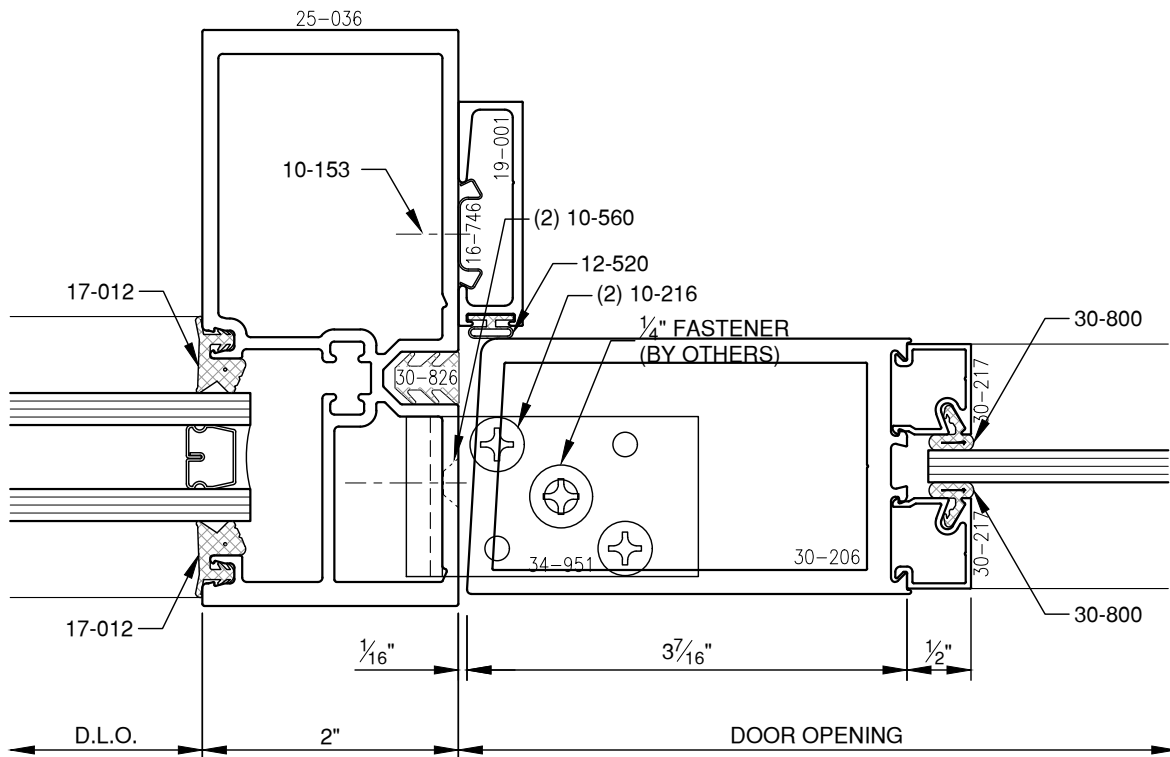

SCALE: 3/4

PITTC® ARCHITECTURAL METALS, INC.

1530 Landmeier Road Elk Grove Village, IL 60007 847-593-3131 fax: 847-593-9946