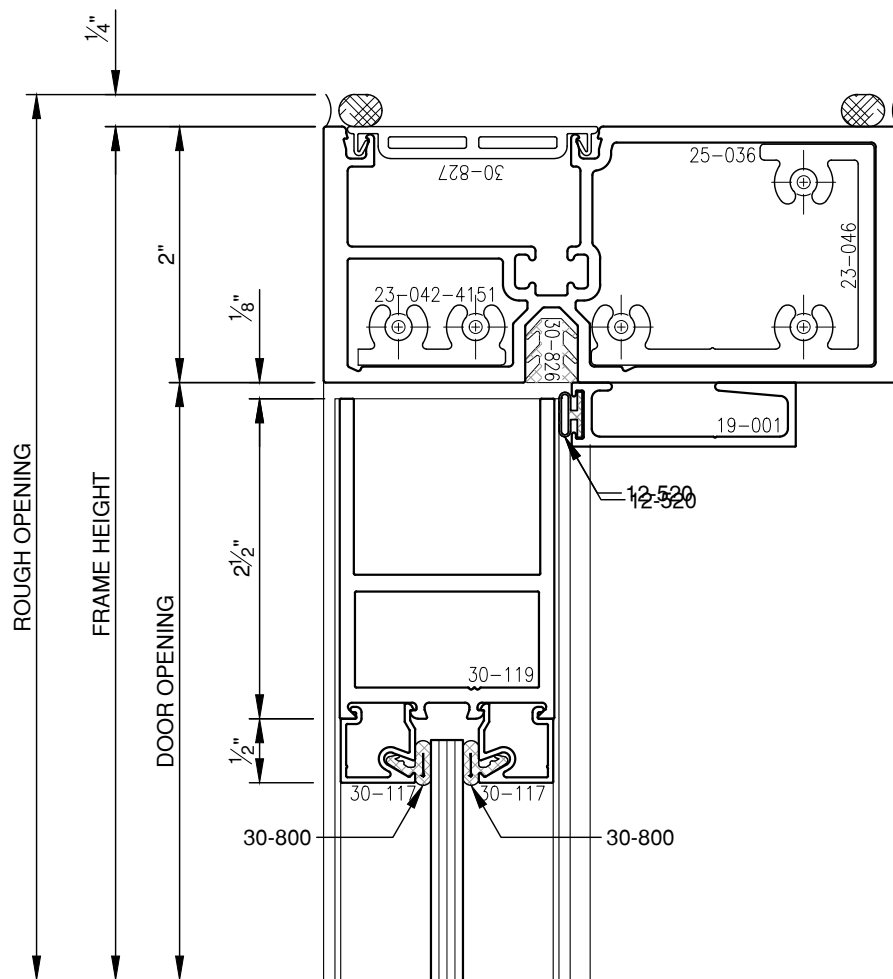

SCALE: 3/4

PITTC® ARCHITECTURAL METALS, INC.

1530 Landmeier Road Elk Grove Village, IL 60007 847-593-3131 fax: 847-593-9946