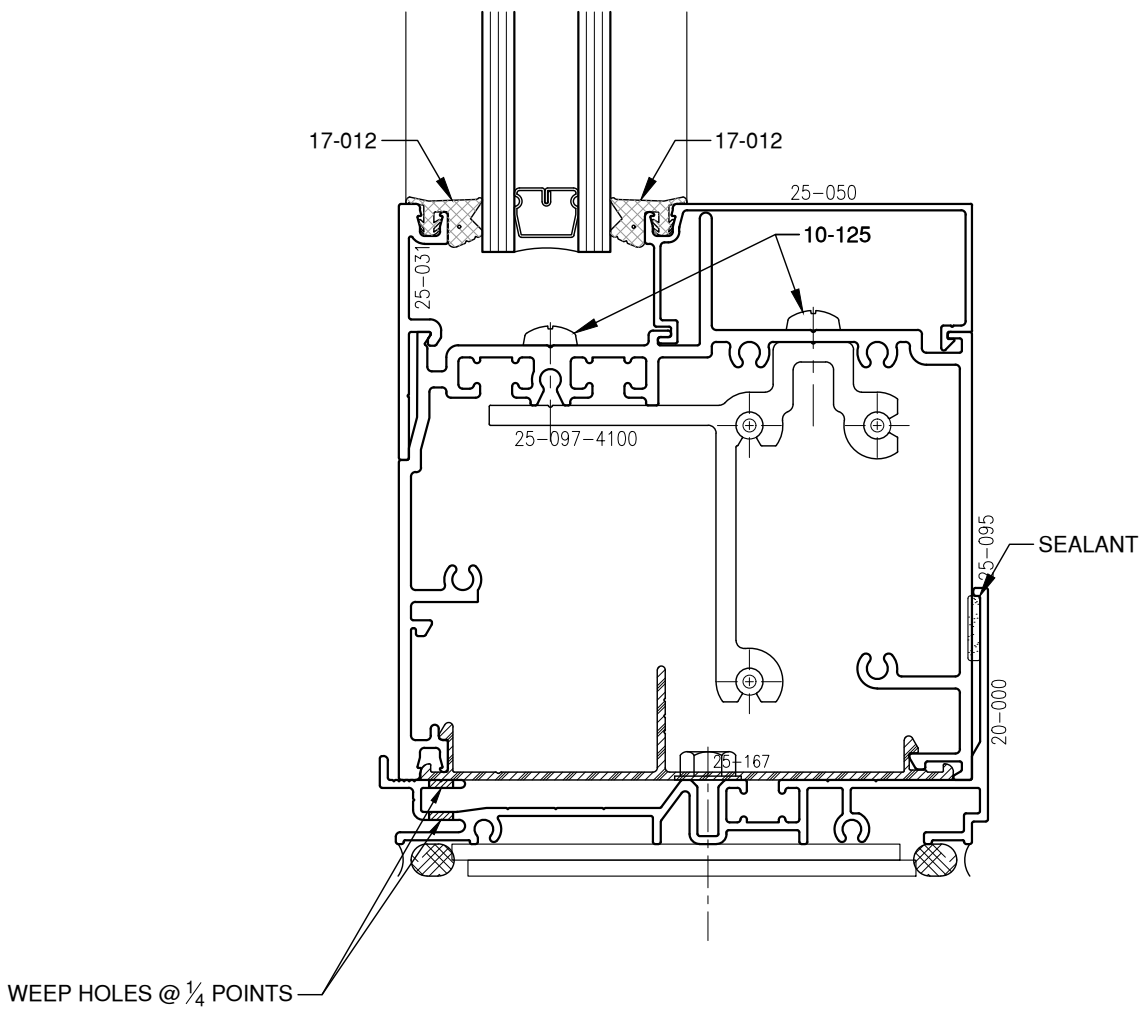

SCALE: 3/4

PITTC[®] ARCHITECTURAL METALS, INC.

1530 Landmeier Road Elk Grove Village, IL 60007 847-593-3131 fax: 847-593-9946

SCALE: 3/4

SCALE: 3/4

SCALE: 3/4

SCALE: 3/4

PITTC[®] ARCHITECTURAL METALS, INC.