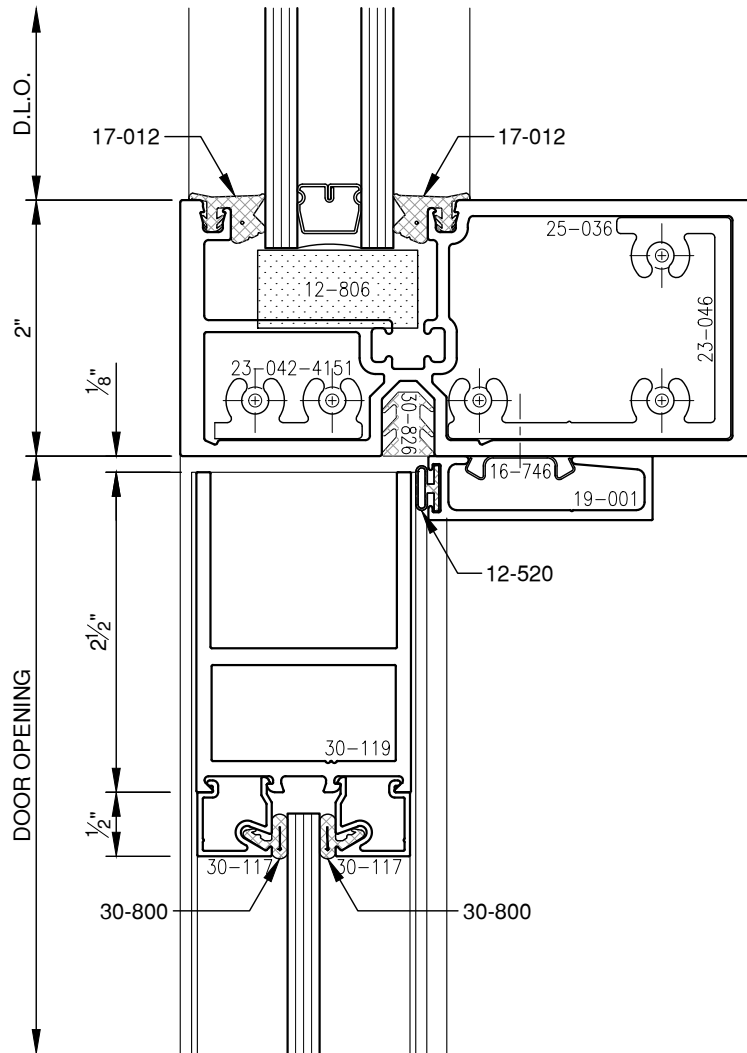

SCALE: 3/4

PITTC[®] ARCHITECTURAL METALS, INC.

1530 Landmeier Road Elk Grove Village, IL 60007 847-593-3131 fax: 847-593-9946

SCALE: 3/4

PITTC[®] ARCHITECTURAL METALS, INC.

1530 Landmeier Road Elk Grove Village, IL 60007 847-593-3131 fax: 847-593-9946