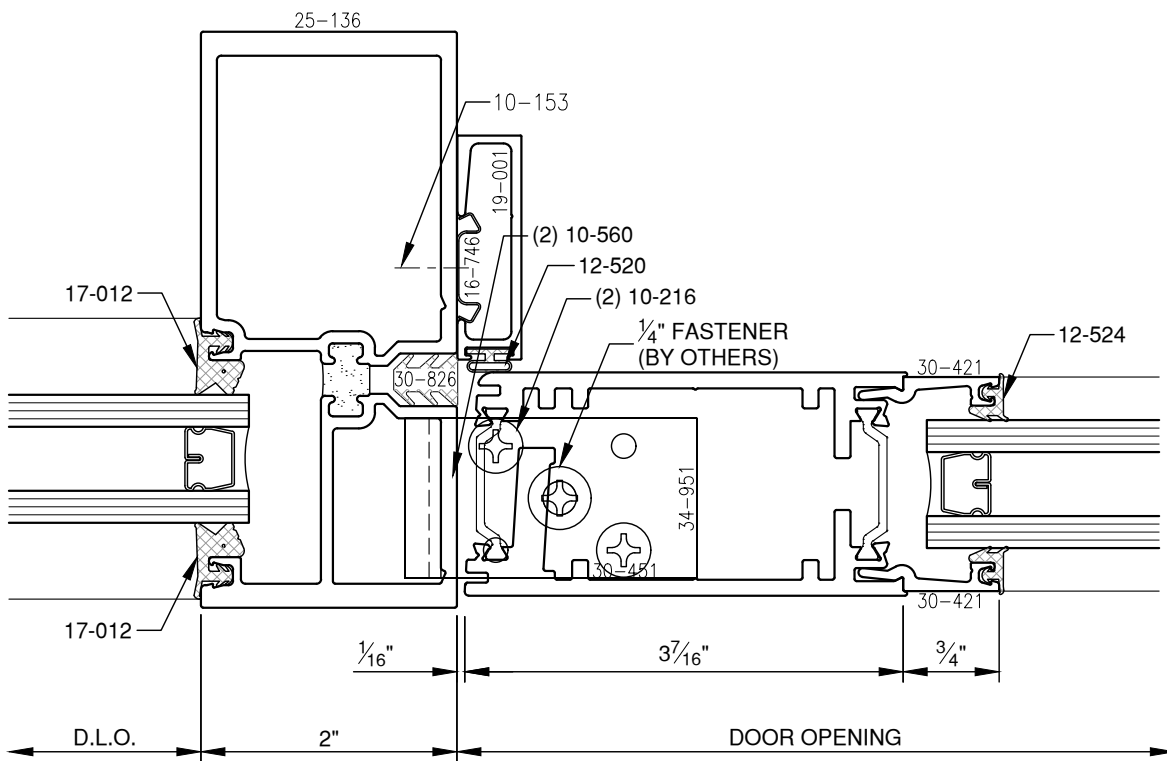

SCALE: 3/4

PITTC® ARCHITECTURAL METALS, INC.

1530 Landmeier Road Elk Grove Village, IL 60007 847-593-3131 fax: 847-593-9946