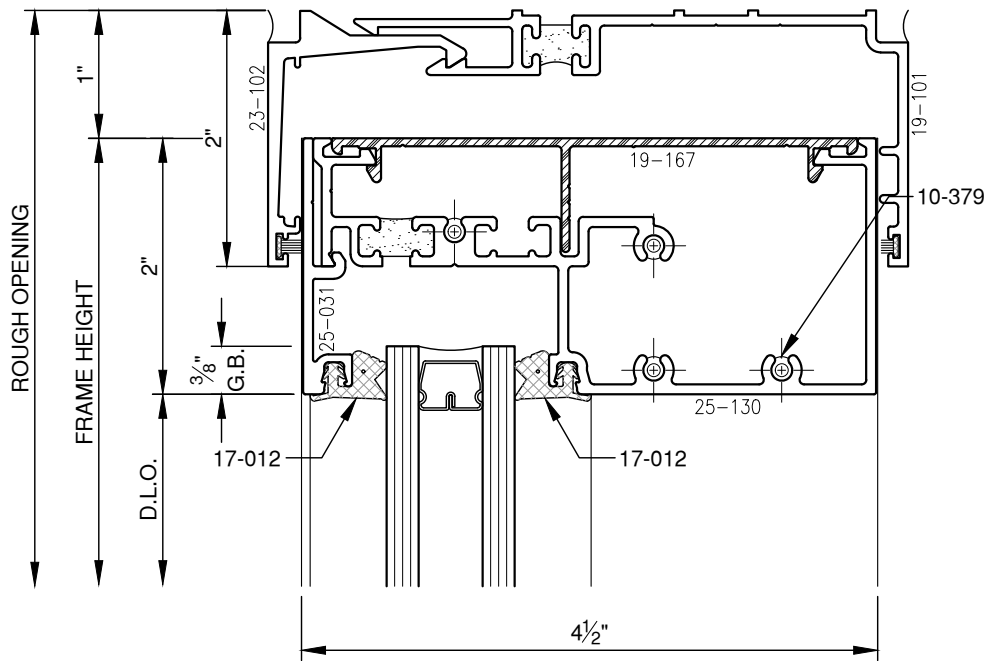

SCALE: 3/4

PITTC[®] ARCHITECTURAL METALS, INC.

1530 Landmeier Road Elk Grove Village, IL 60007 847-593-3131 fax: 847-593-9946

SCALE: 3/4

PITTC[®] ARCHITECTURAL METALS, INC.

1530 Landmeier Road Elk Grove Village, IL 60007 847-593-3131 fax: 847-593-9946