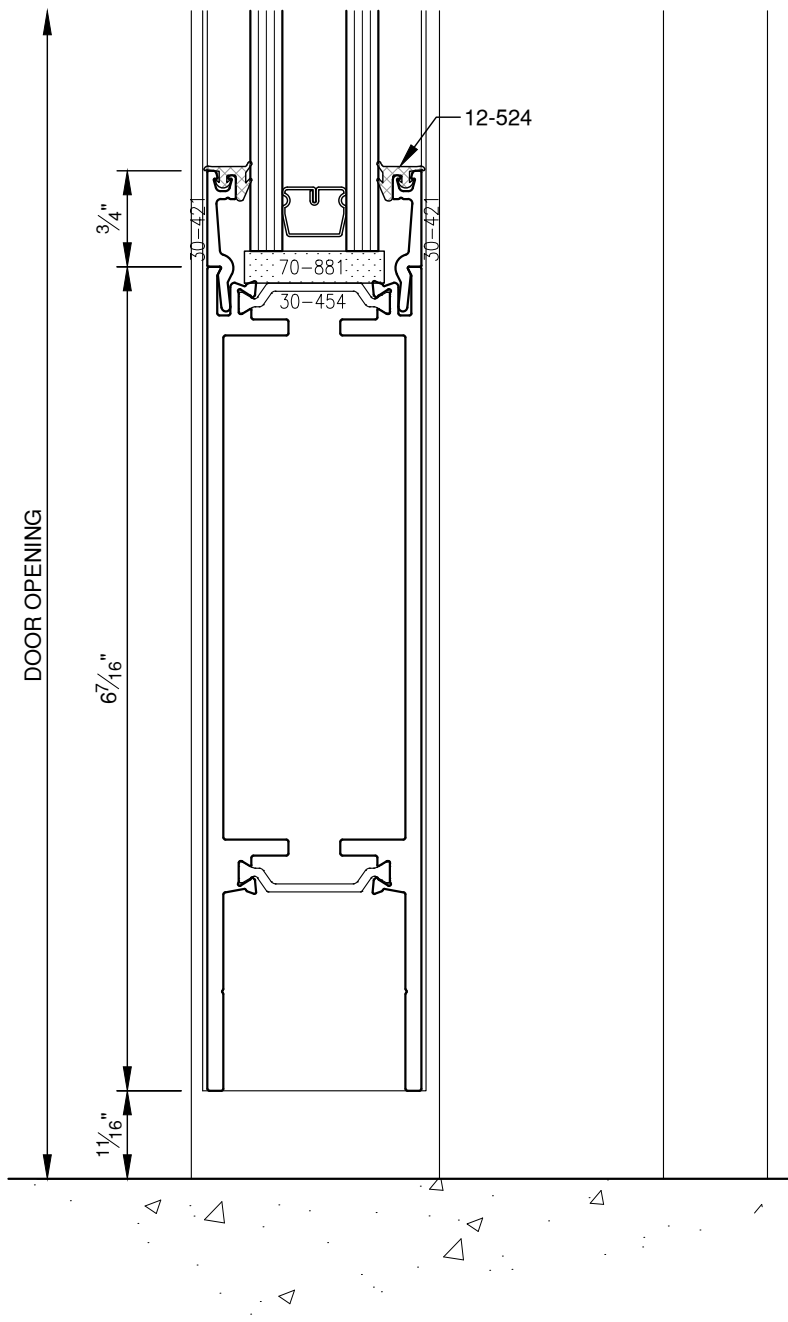

SCALE: 3/4

SCALE: 3/4

SCALE: 3/4

PITTC[®] ARCHITECTURAL METALS, INC.

1530 Landmeier Road Elk Grove Village, IL 60007 847-593-3131 fax: 847-593-9946

SCALE: 3/4

PITTC[®] ARCHITECTURAL METALS, INC.

1530 Landmeier Road Elk Grove Village, IL 60007 847-593-3131 fax: 847-593-9946