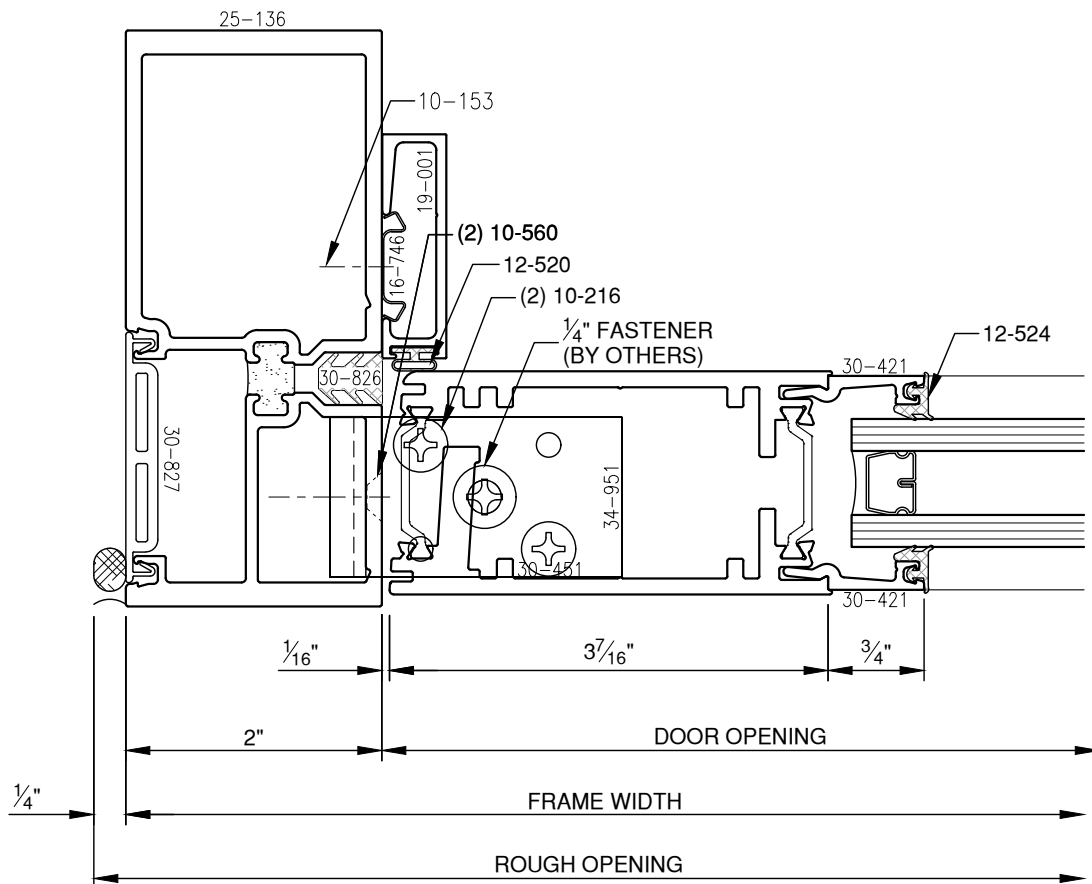

SCALE: 3/4

SCALE: 3/4

SCALE: 3/4

PITTC[®] ARCHITECTURAL METALS, INC.

1530 Landmeier Road Elk Grove Village, IL 60007 847-593-3131 fax: 847-593-9946

SCALE: 3/4

PITTC[®] ARCHITECTURAL METALS, INC.

1530 Landmeier Road Elk Grove Village, IL 60007 847-593-3131 fax: 847-593-9946