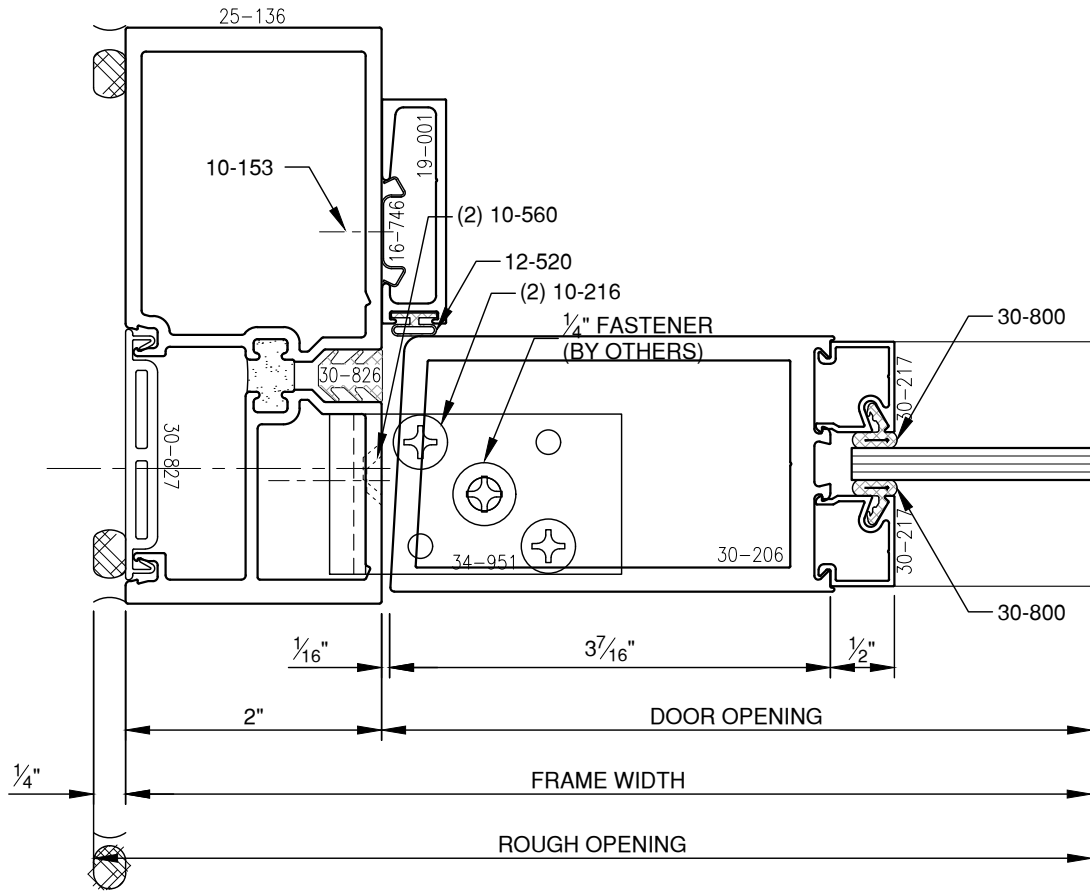

SCALE: 3/4

PITTC® ARCHITECTURAL METALS, INC.

1530 Landmeier Road Elk Grove Village, IL 60007 847-593-3131 fax: 847-593-9946

SCALE: 3/4

SCALE: 3/4

PITTC[®] ARCHITECTURAL METALS, INC.

1530 Landmeier Road Elk Grove Village, IL 60007 847-593-3131 fax: 847-593-9946