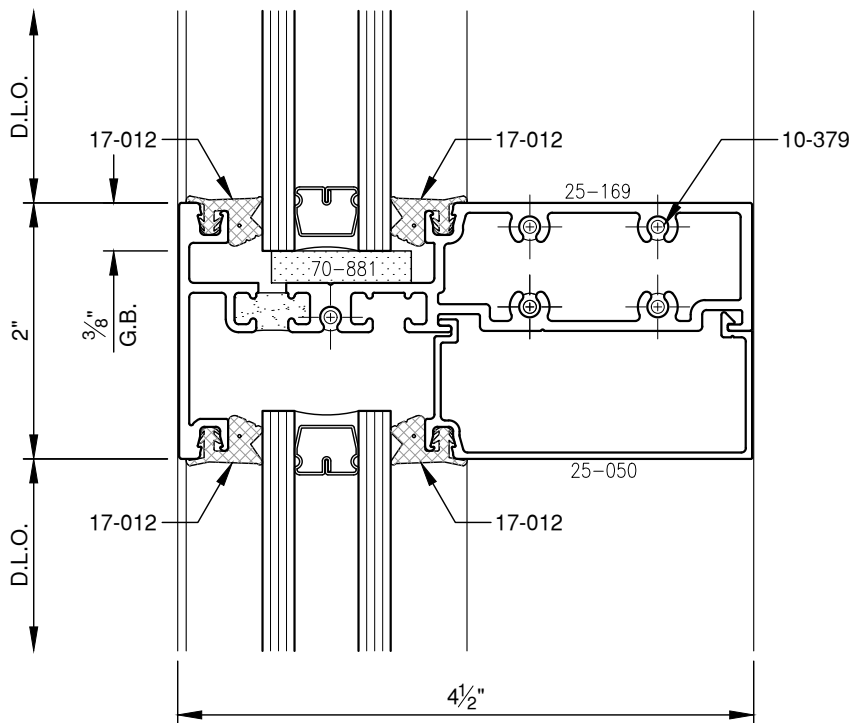

SCALE: 3/4

PITTC® ARCHITECTURAL METALS, INC.

1530 Landmeier Road Elk Grove Village, IL 60007 847-593-3131 fax: 847-593-9946