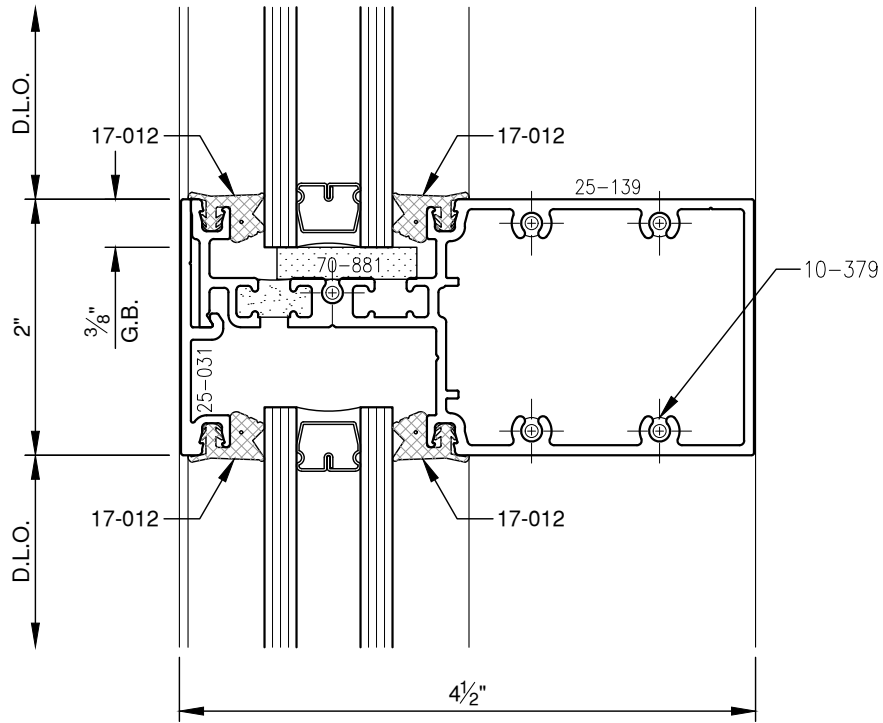

SCALE: 3/4

SCALE: 3/4

PITTC[®] ARCHITECTURAL METALS, INC.

1530 Landmeier Road Elk Grove Village, IL 60007 847-593-3131 fax: 847-593-9946

1/4"

SCALE: 3/4

PITTC[®] ARCHITECTURAL METALS, INC.

1530 Landmeier Road Elk Grove Village, IL 60007 847-593-3131 fax: 847-593-9946