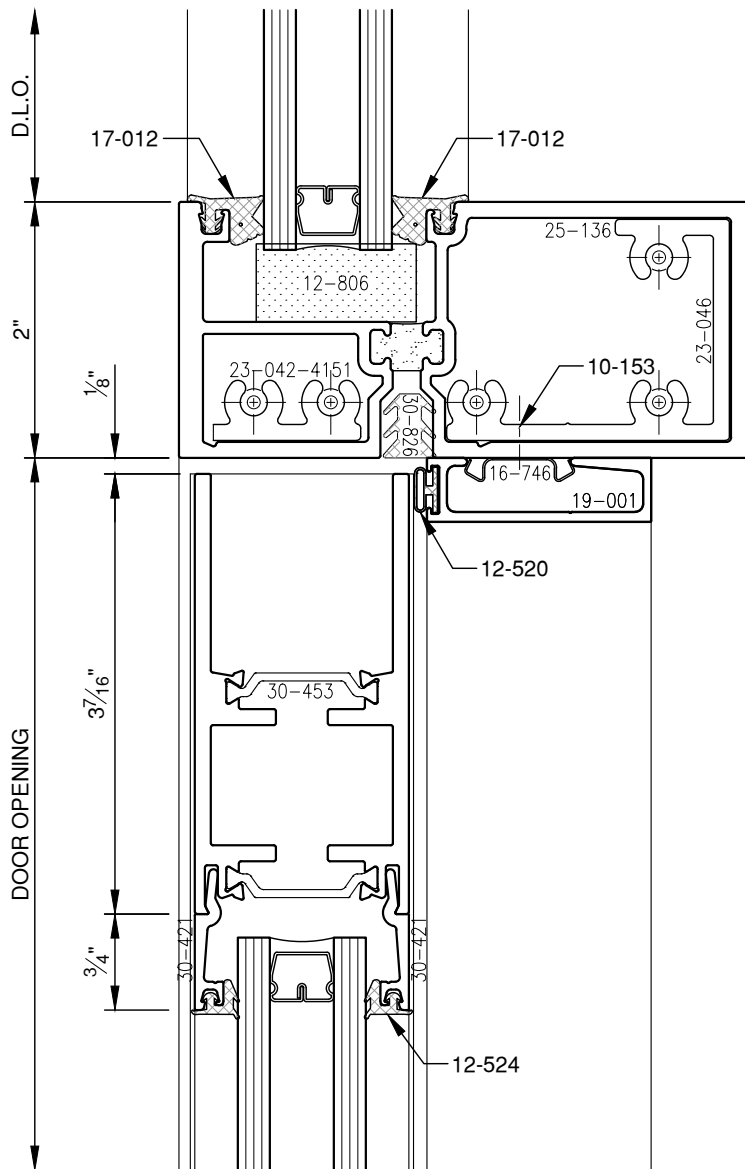

SCALE: 3/4

PITTC[®] ARCHITECTURAL METALS, INC.

1530 Landmeier Road Elk Grove Village, IL 60007 847-593-3131 fax: 847-593-9946

SCALE: 3/4

PITTC[®] ARCHITECTURAL METALS, INC.

1530 Landmeier Road Elk Grove Village, IL 60007 847-593-3131 fax: 847-593-9946