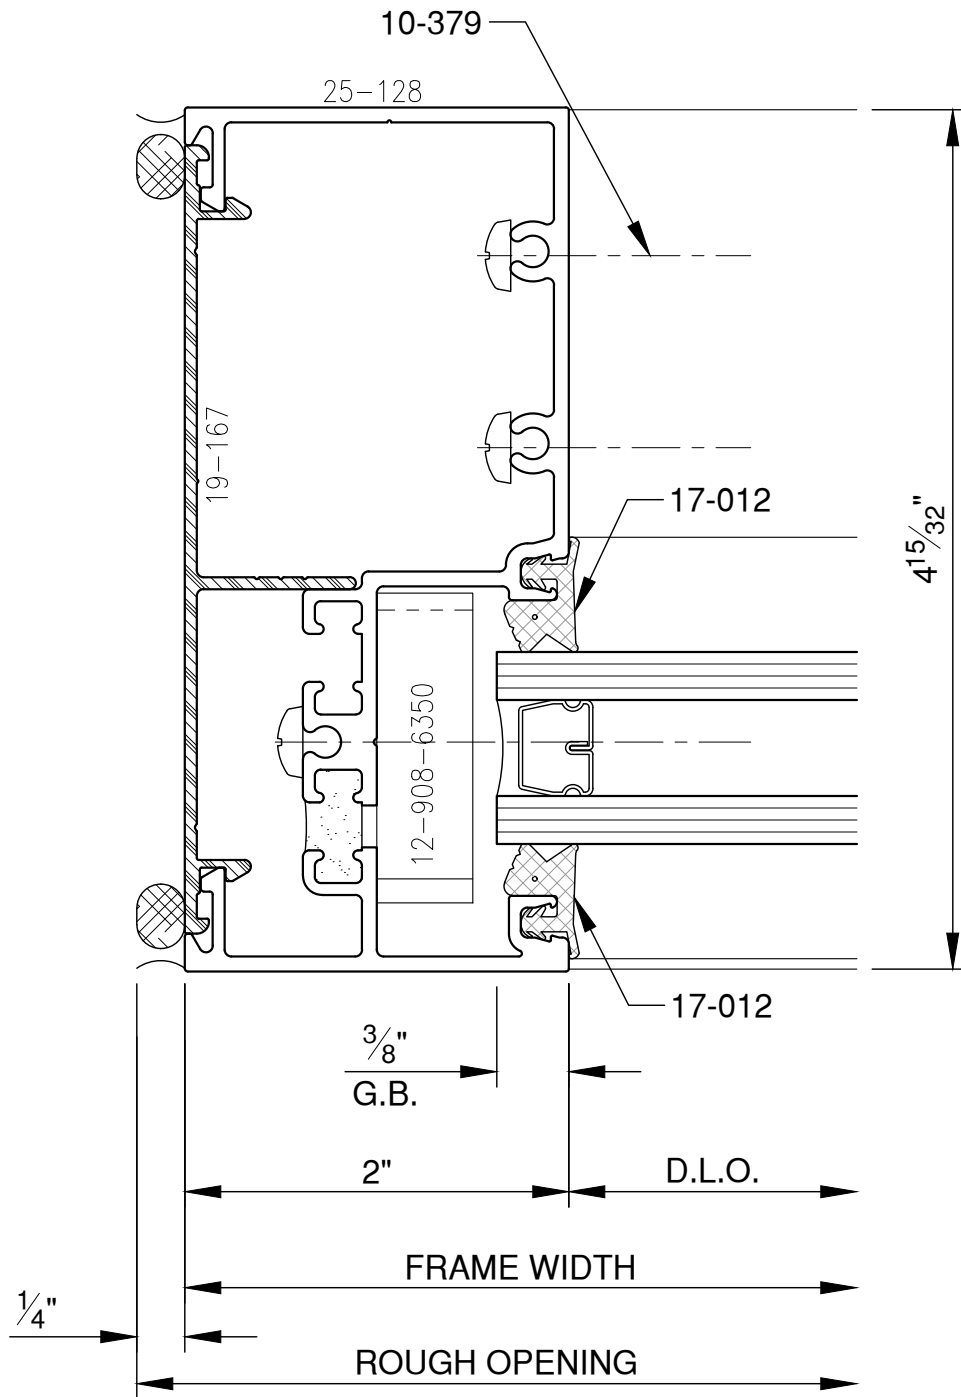

SCALE: 3/4

PITTC® ARCHITECTURAL METALS, INC.

1530 Landmeier Road Elk Grove Village, IL 60007 847-593-3131 fax: 847-593-9946