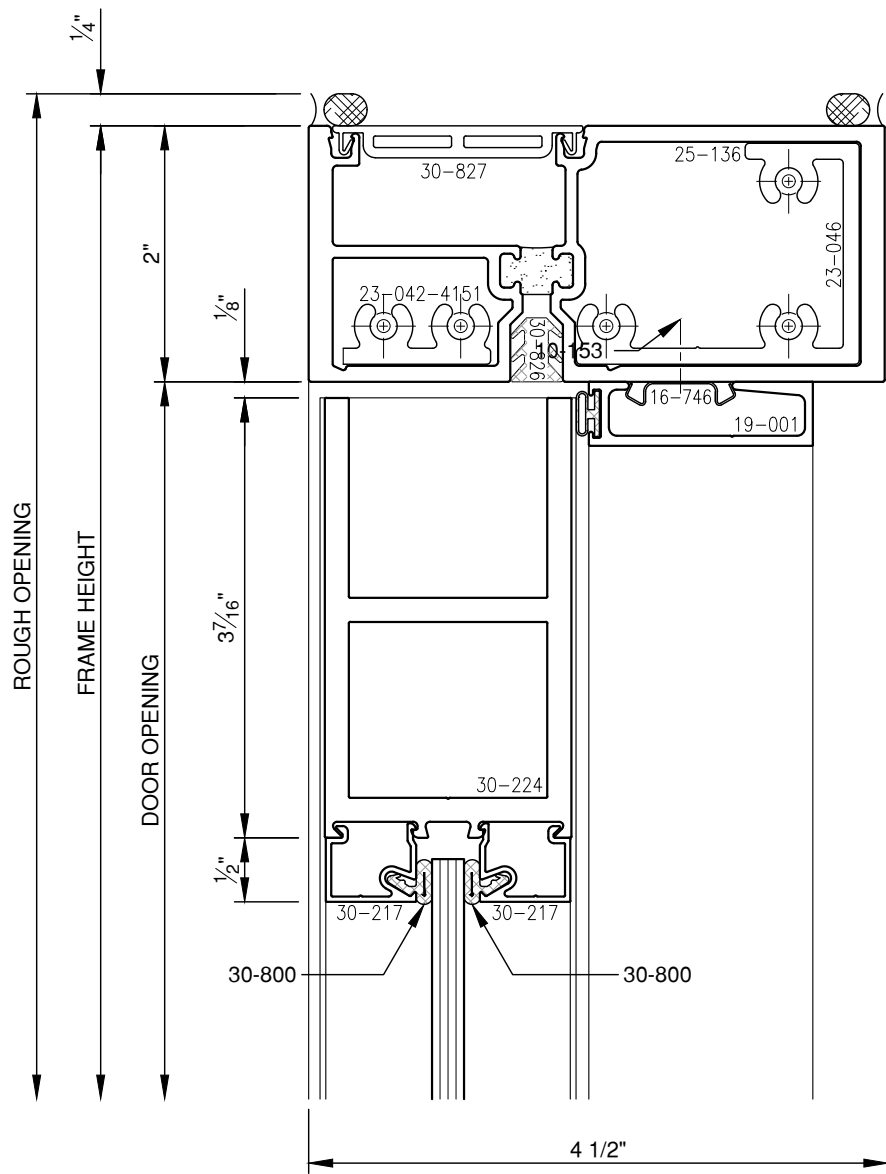

SCALE: 3/4

PITTC® ARCHITECTURAL METALS, INC.

1530 Landmeier Road Elk Grove Village, IL 60007 847-593-3131 fax: 847-593-9946

SCALE: 3/4

SCALE: 3/4

PITTC[®] ARCHITECTURAL METALS, INC.

1530 Landmeier Road Elk Grove Village, IL 60007 847-593-3131 fax: 847-593-9946