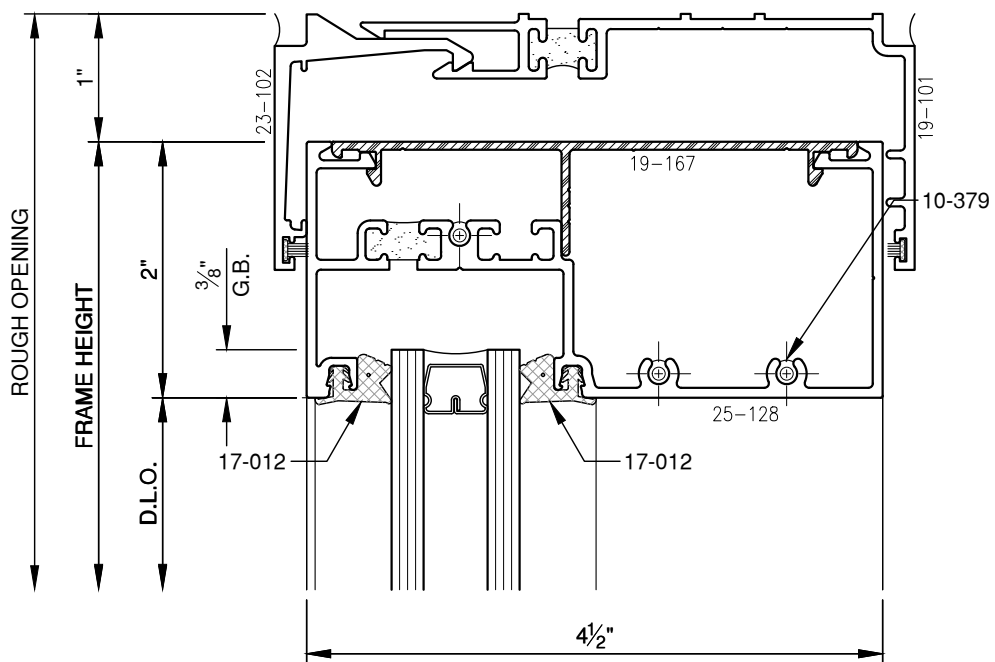

SCALE: 3/4

PITTC® ARCHITECTURAL METALS, INC.

1530 Landmeier Road Elk Grove Village, IL 60007 847-593-3131 fax: 847-593-9946