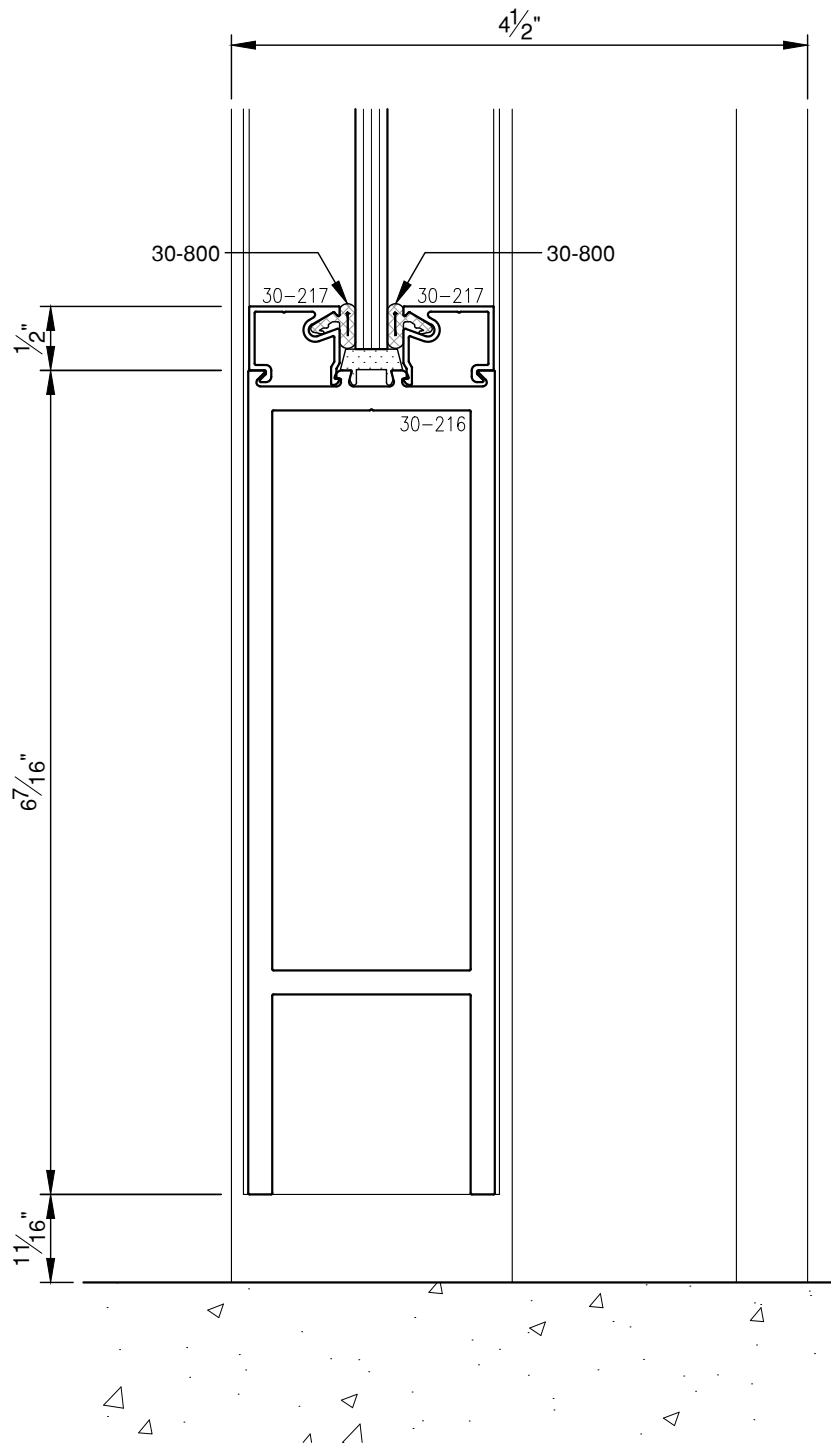

SCALE: 3/4

PITTC® ARCHITECTURAL METALS, INC.

1530 Landmeier Road Elk Grove Village, IL 60007 847-593-3131 fax: 847-593-9946