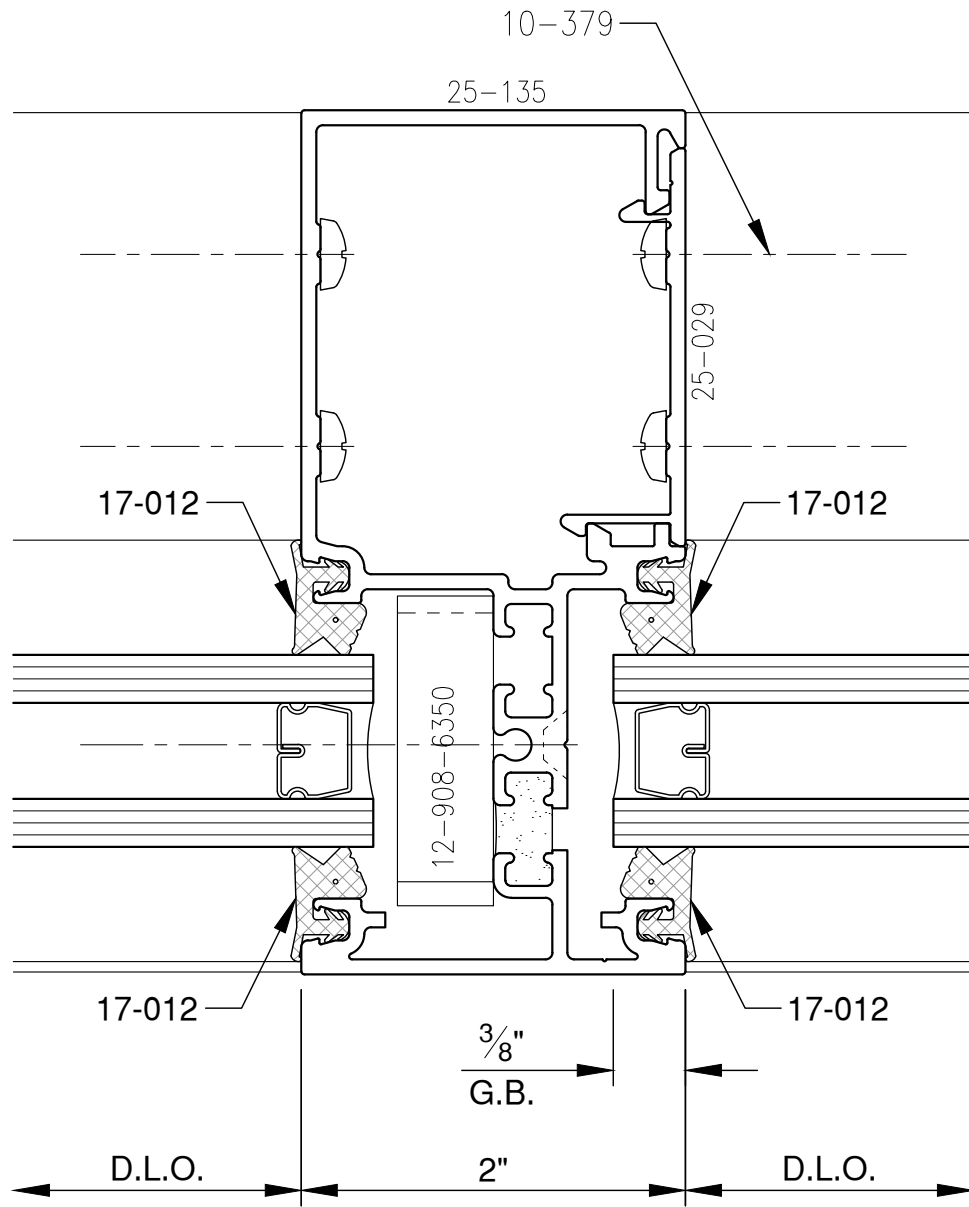

SCALE: 3/4

PITTC® ARCHITECTURAL METALS, INC.

1530 Landmeier Road Elk Grove Village, IL 60007 847-593-3131 fax: 847-593-9946