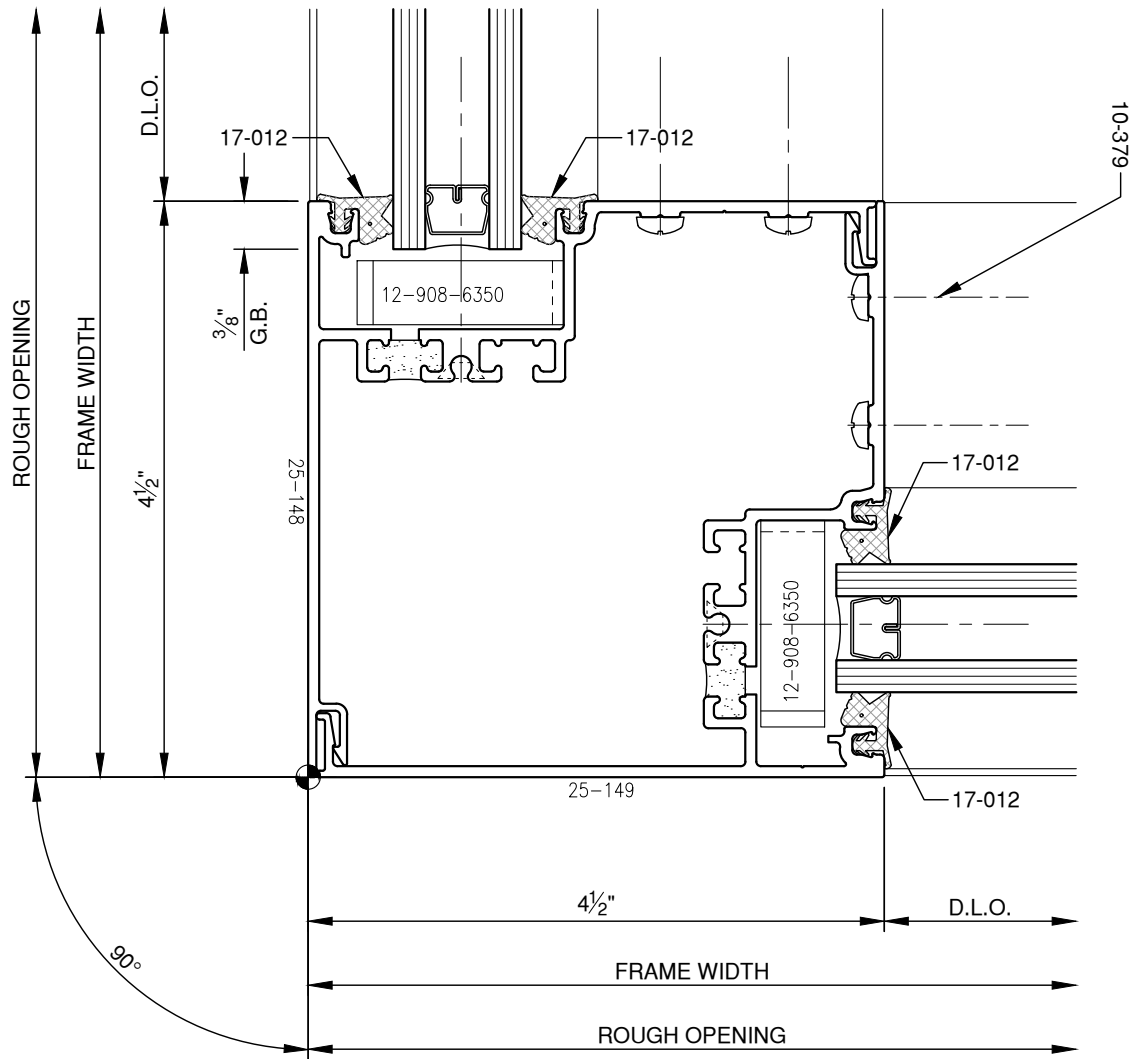

SCALE: 3/4

PITTC® ARCHITECTURAL METALS, INC.

1530 Landmeier Road Elk Grove Village, IL 60007 847-593-3131 fax: 847-593-9946