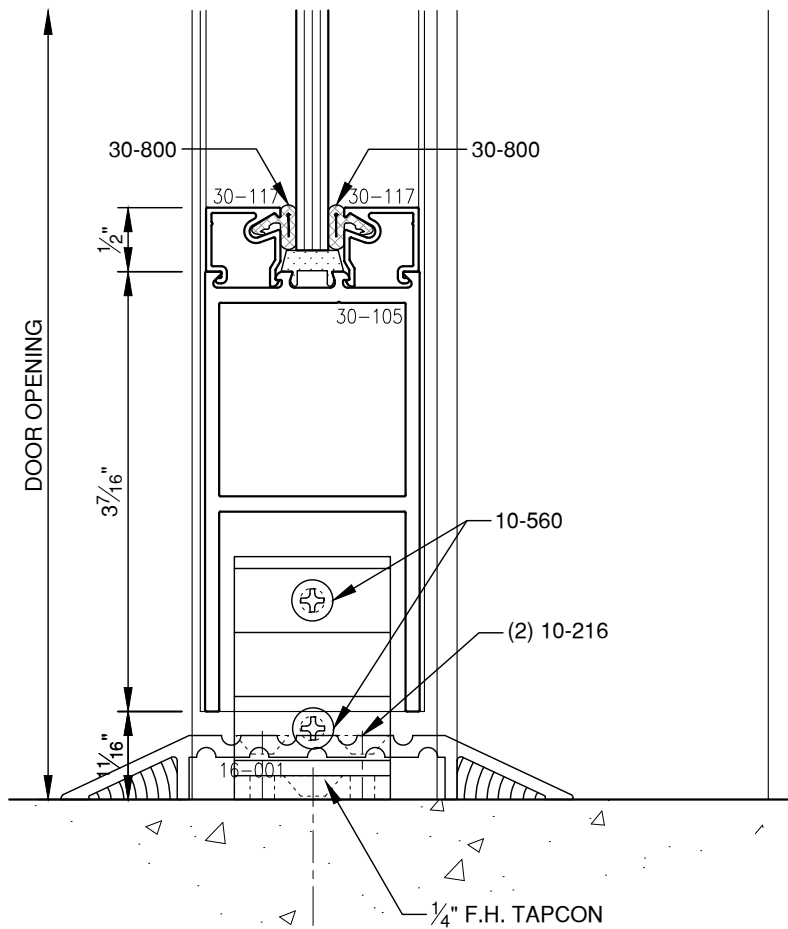

SCALE: 3/4

PITTC® ARCHITECTURAL METALS, INC.

1530 Landmeier Road Elk Grove Village, IL 60007 847-593-3131 fax: 847-593-9946