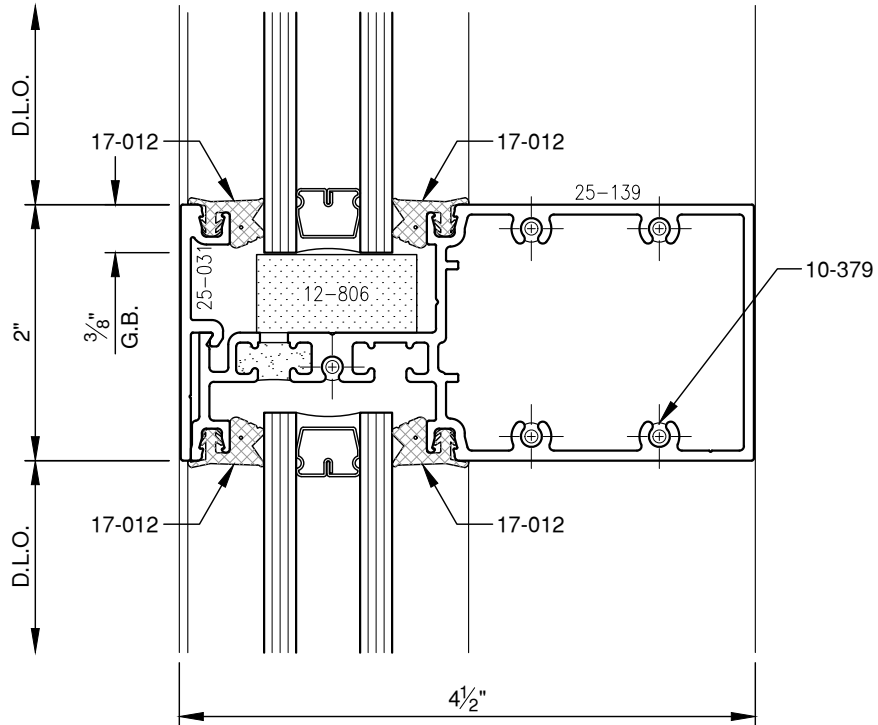

SCALE: 3/4

SCALE: 3/4

PITTC[®] ARCHITECTURAL METALS, INC.

1530 Landmeier Road Elk Grove Village, IL 60007 847-593-3131 fax: 847-593-9946

1/4"

SCALE: 3/4

PITTC[®] ARCHITECTURAL METALS, INC.

1530 Landmeier Road Elk Grove Village, IL 60007 847-593-3131 fax: 847-593-9946