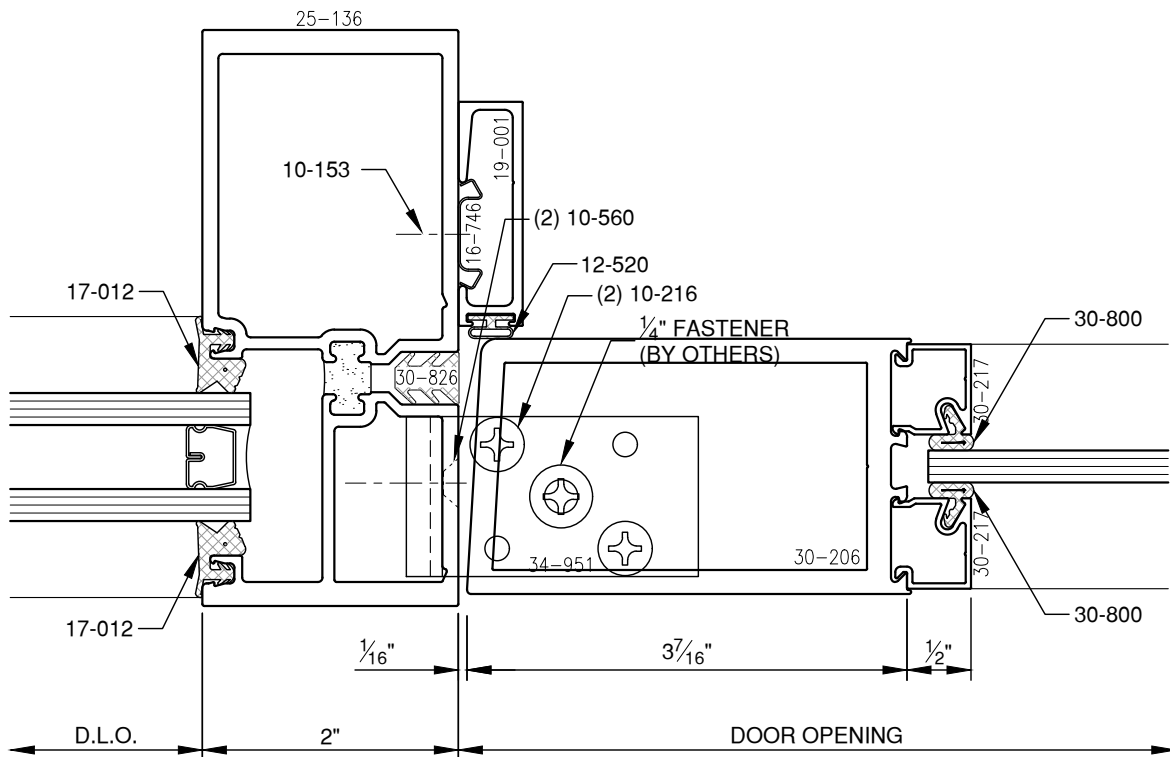

SCALE: 3/4

PITTC® ARCHITECTURAL METALS, INC.

1530 Landmeier Road Elk Grove Village, IL 60007 847-593-3131 fax: 847-593-9946

SCALE: 3/4

SCALE: 3/4

PITTC[®] ARCHITECTURAL METALS, INC.

1530 Landmeier Road Elk Grove Village, IL 60007 847-593-3131 fax: 847-593-9946