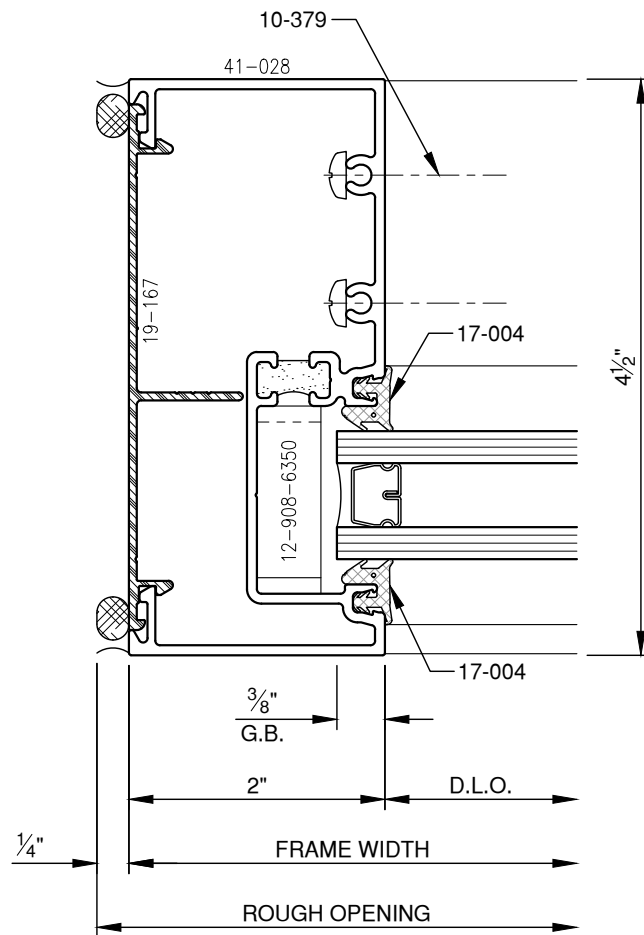

SCALE: 3/4

PITTC® ARCHITECTURAL METALS, INC.

1530 Landmeier Road Elk Grove Village, IL 60007 847-593-3131 fax: 847-593-9946