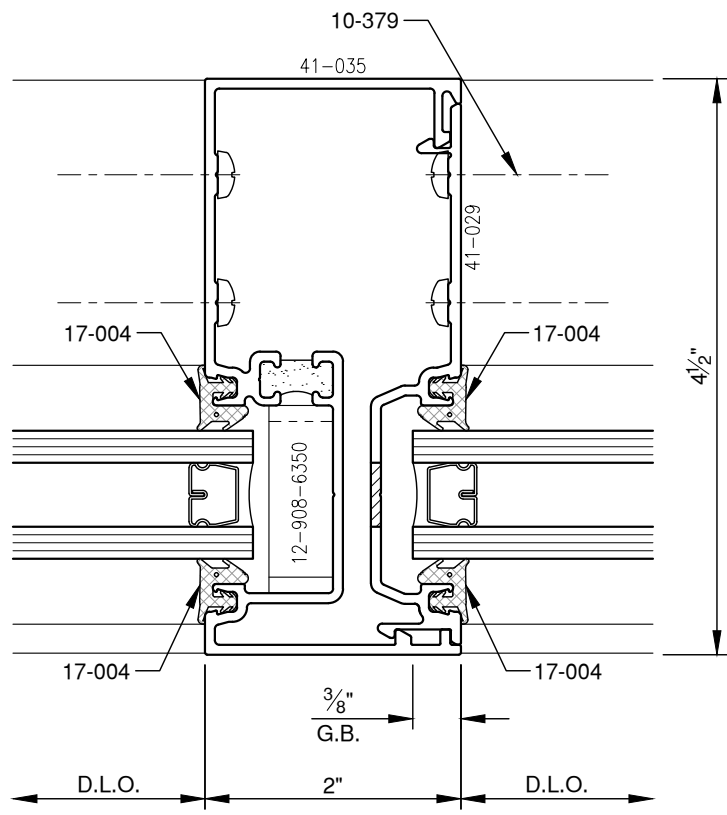

SCALE: 3/4

SCALE: 3/4

PITTC[®] ARCHITECTURAL METALS, INC.

1530 Landmeier Road Elk Grove Village, IL 60007 847-593-3131 fax: 847-593-9946

SCALE: 3/4

PITTC[®] ARCHITECTURAL METALS, INC.

1530 Landmeier Road Elk Grove Village, IL 60007 847-593-3131 fax: 847-593-9946