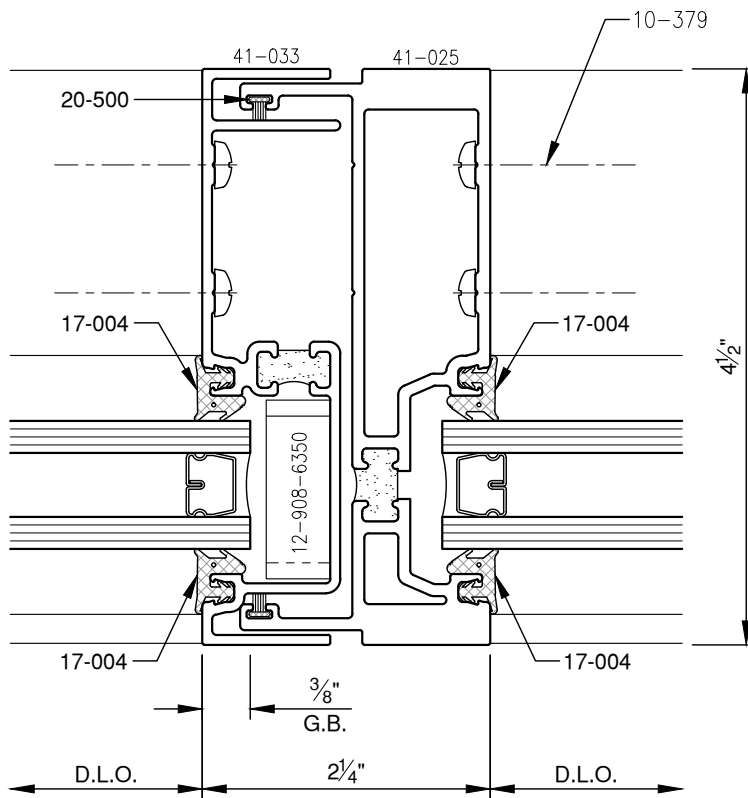

SCALE: 3/4

PITTC® ARCHITECTURAL METALS, INC.

1530 Landmeier Road Elk Grove Village, IL 60007 847-593-3131 fax: 847-593-9946