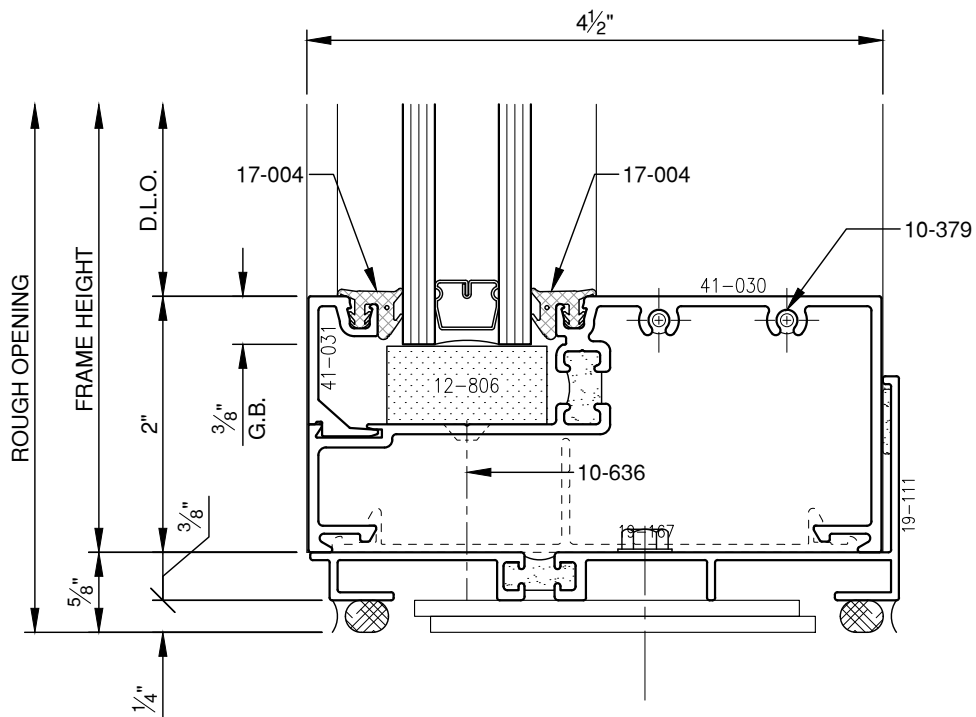

SCALE: 3/4

PITTC® ARCHITECTURAL METALS, INC.

1530 Landmeier Road Elk Grove Village, IL 60007 847-593-3131 fax: 847-593-9946

SCALE: 3/4

PITTC[®] ARCHITECTURAL METALS, INC.

1530 Landmeier Road Elk Grove Village, IL 60007 847-593-3131 fax: 847-593-9946