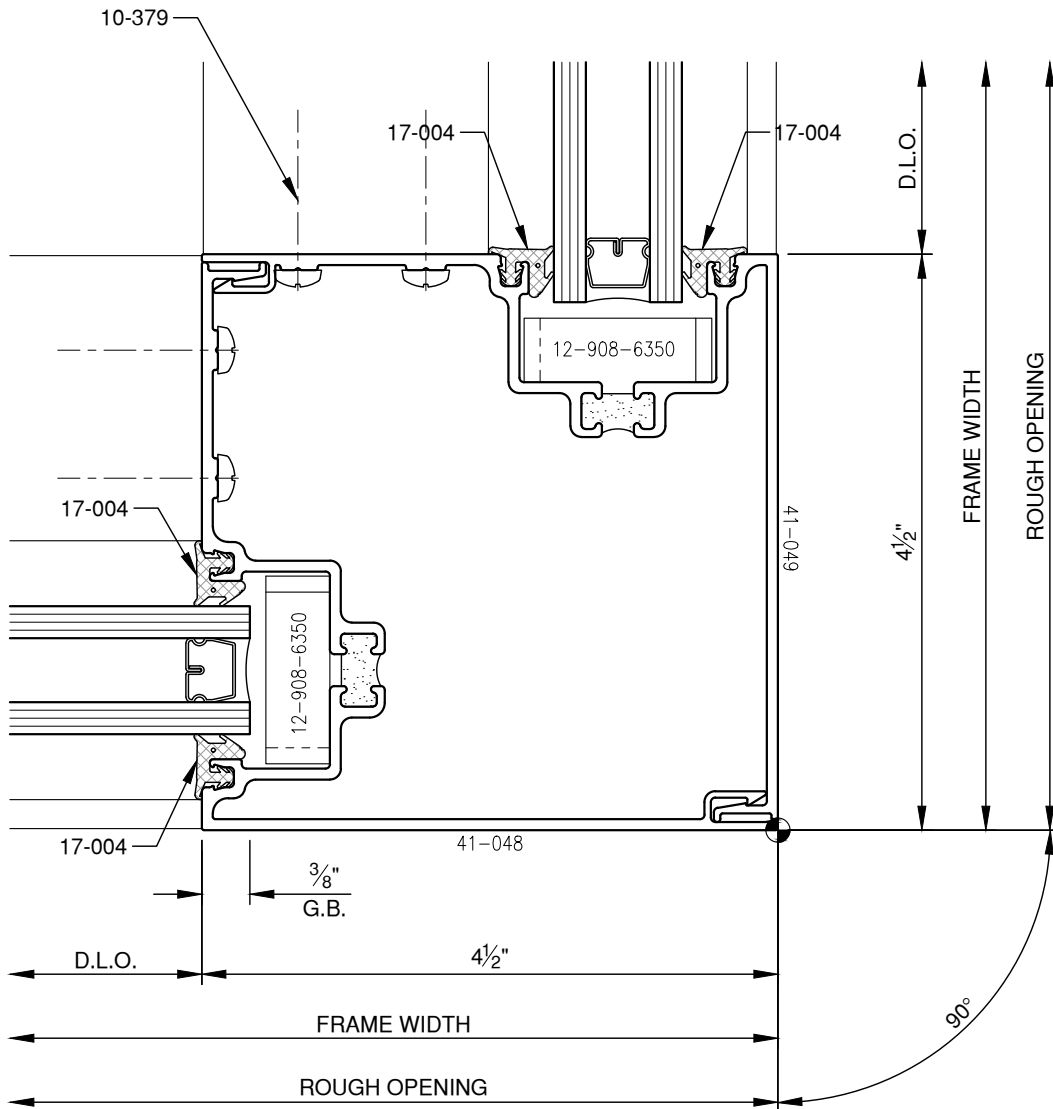

SCALE: 3/4

PITTC[®] ARCHITECTURAL METALS, INC.

1530 Landmeier Road Elk Grove Village, IL 60007 847-593-3131 fax: 847-593-9946

SCALE: 3/4

SCALE: 3/4

PITTC[®] ARCHITECTURAL METALS, INC.

1530 Landmeier Road Elk Grove Village, IL 60007 847-593-3131 fax: 847-593-9946