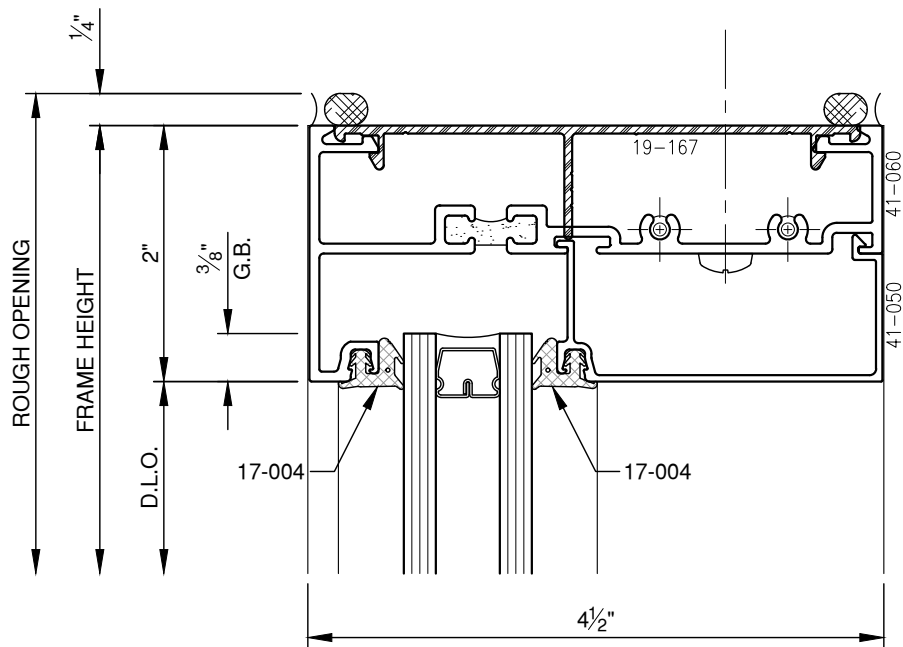

SCALE: 3/4

SCALE: 3/4

PITTC[®] ARCHITECTURAL METALS, INC.

1530 Landmeier Road Elk Grove Village, IL 60007 847-593-3131 fax: 847-593-9946

SCALE: 3/4

PITTC[®] ARCHITECTURAL METALS, INC.

1530 Landmeier Road Elk Grove Village, IL 60007 847-593-3131 fax: 847-593-9946