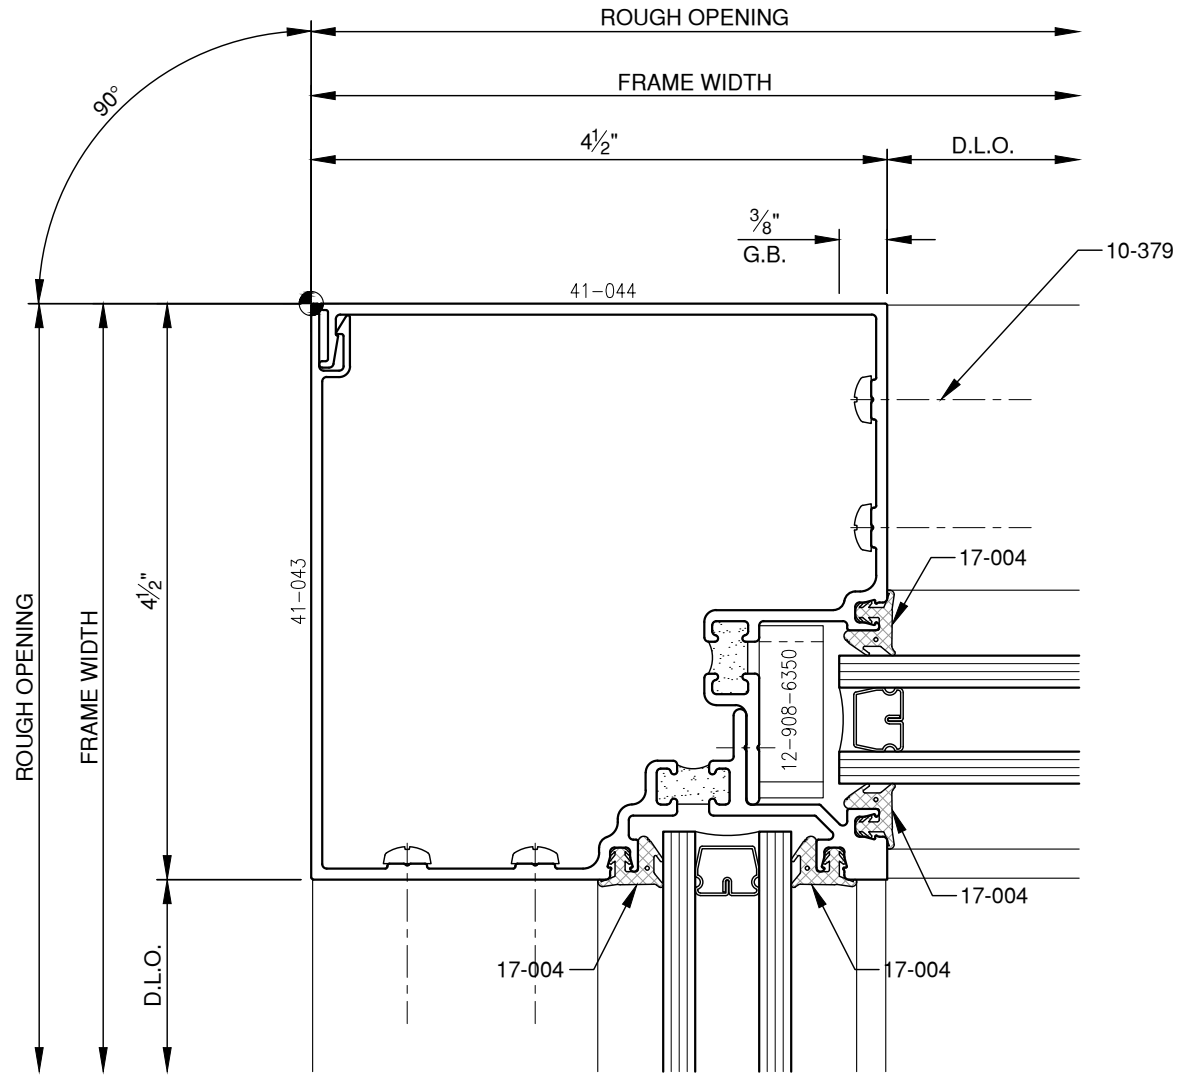

SCALE: 3/4

PITTC[®] ARCHITECTURAL METALS, INC.

1530 Landmeier Road Elk Grove Village, IL 60007 847-593-3131 fax: 847-593-9946

SCALE: 3/4

SCALE: 3/4

PITTC[®] ARCHITECTURAL METALS, INC.

1530 Landmeier Road Elk Grove Village, IL 60007 847-593-3131 fax: 847-593-9946