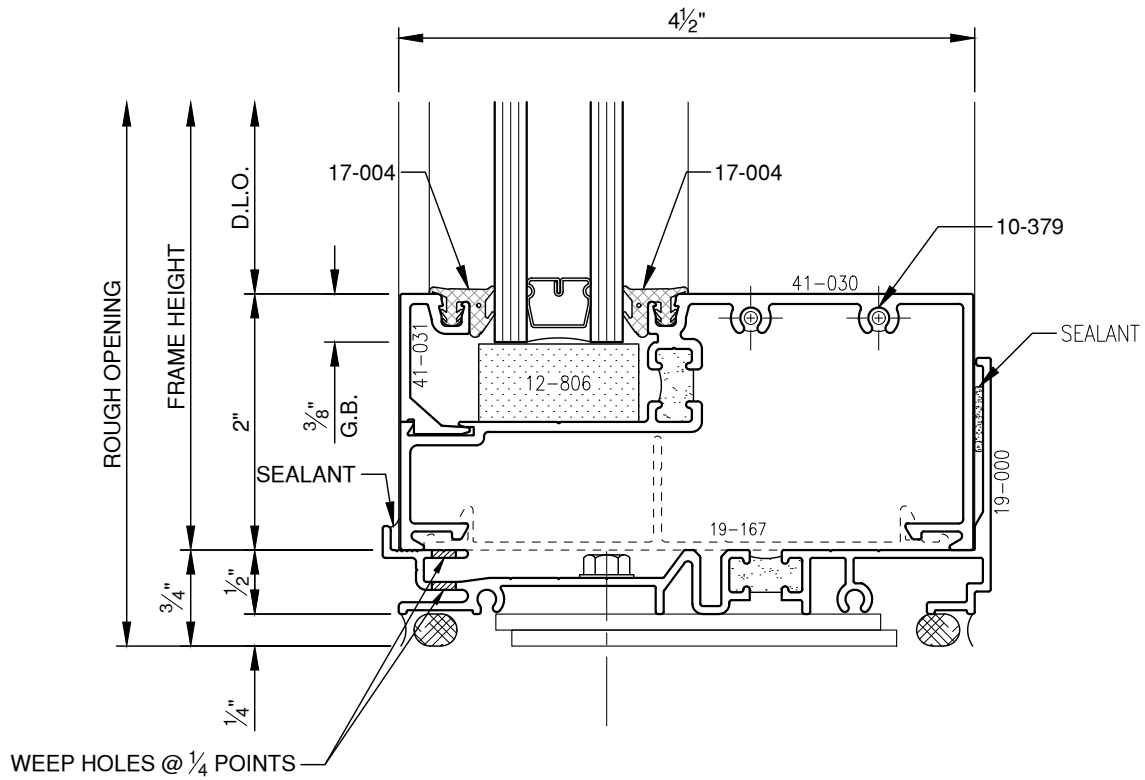

SCALE: 3/4

PITTC® ARCHITECTURAL METALS, INC.

1530 Landmeier Road Elk Grove Village, IL 60007 847-593-3131 fax: 847-593-9946