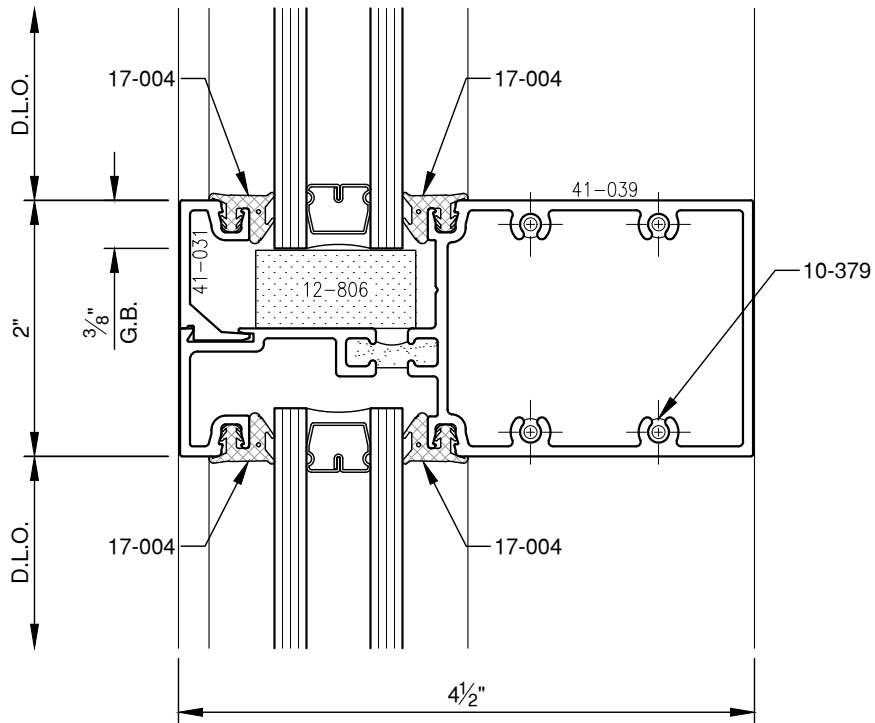

SCALE: 3/4

SCALE: 3/4

PITTC[®] ARCHITECTURAL METALS, INC.

1530 Landmeier Road Elk Grove Village, IL 60007 847-593-3131 fax: 847-593-9946

SCALE: 3/4

PITTC[®] ARCHITECTURAL METALS, INC.

1530 Landmeier Road Elk Grove Village, IL 60007 847-593-3131 fax: 847-593-9946