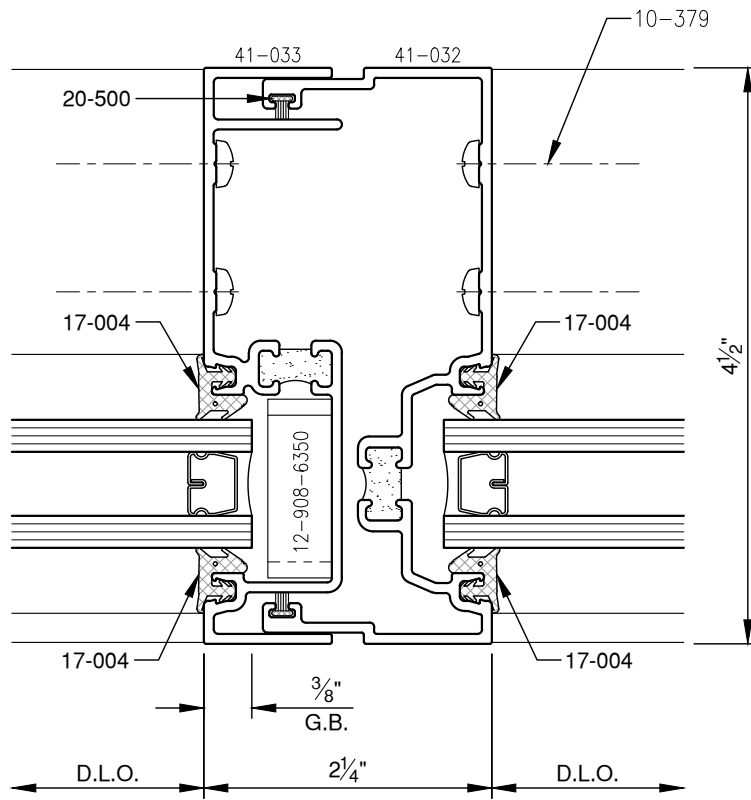

SCALE: 3/4

PITTC[®] ARCHITECTURAL METALS, INC.

1530 Landmeier Road Elk Grove Village, IL 60007 847-593-3131 fax: 847-593-9946

SCALE: 3/4

PITTC[®] ARCHITECTURAL METALS, INC.

1530 Landmeier Road Elk Grove Village, IL 60007 847-593-3131 fax: 847-593-9946