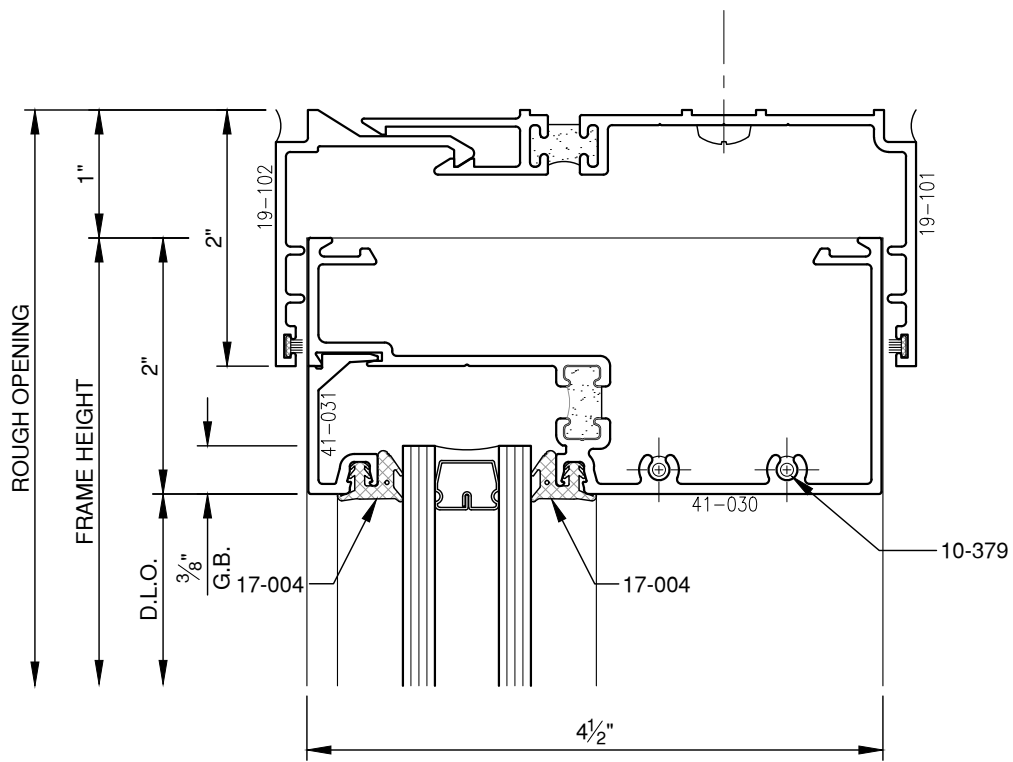

SCALE: 3/4

PITTC[®] ARCHITECTURAL METALS, INC.

1530 Landmeier Road Elk Grove Village, IL 60007 847-593-3131 fax: 847-593-9946

SCALE: 3/4

SCALE: 3/4

PITTC[®] ARCHITECTURAL METALS, INC.

1530 Landmeier Road Elk Grove Village, IL 60007 847-593-3131 fax: 847-593-9946