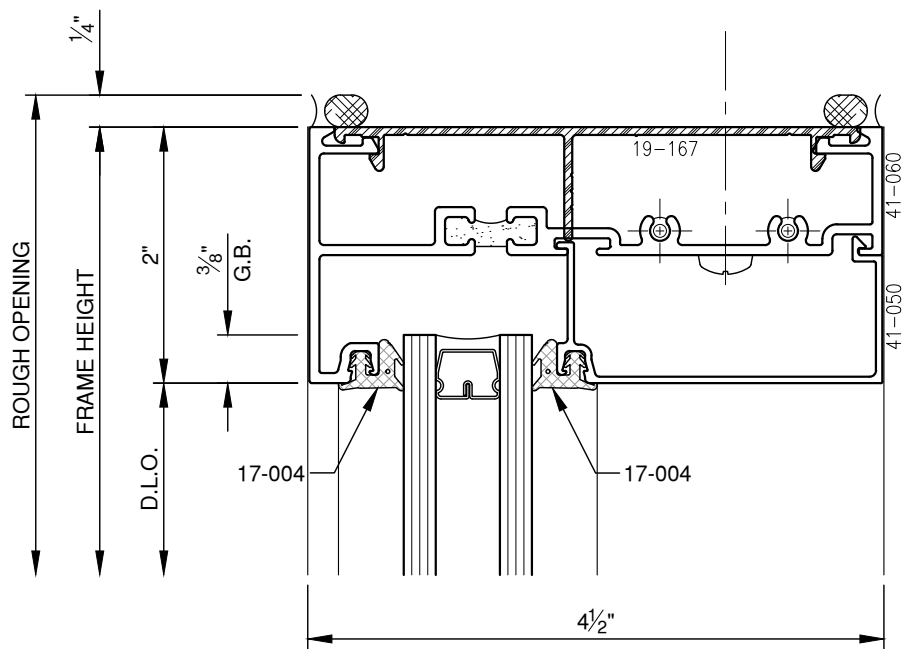

SCALE: 3/4

PITTC® ARCHITECTURAL METALS, INC.

1530 Landmeier Road Elk Grove Village, IL 60007 847-593-3131 fax: 847-593-9946