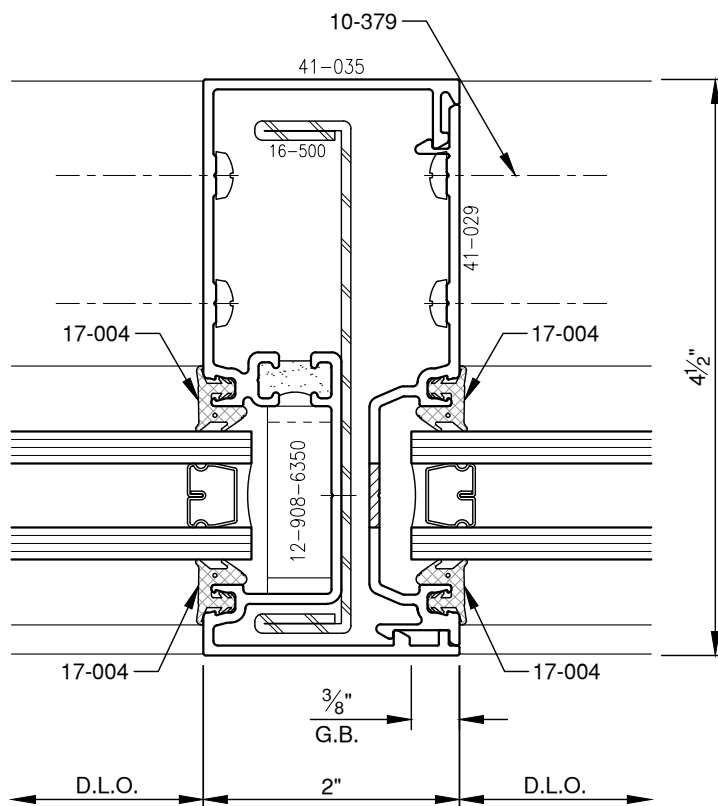

SCALE: 3/4

PITTC® ARCHITECTURAL METALS, INC.

1530 Landmeier Road Elk Grove Village, IL 60007 847-593-3131 fax: 847-593-9946