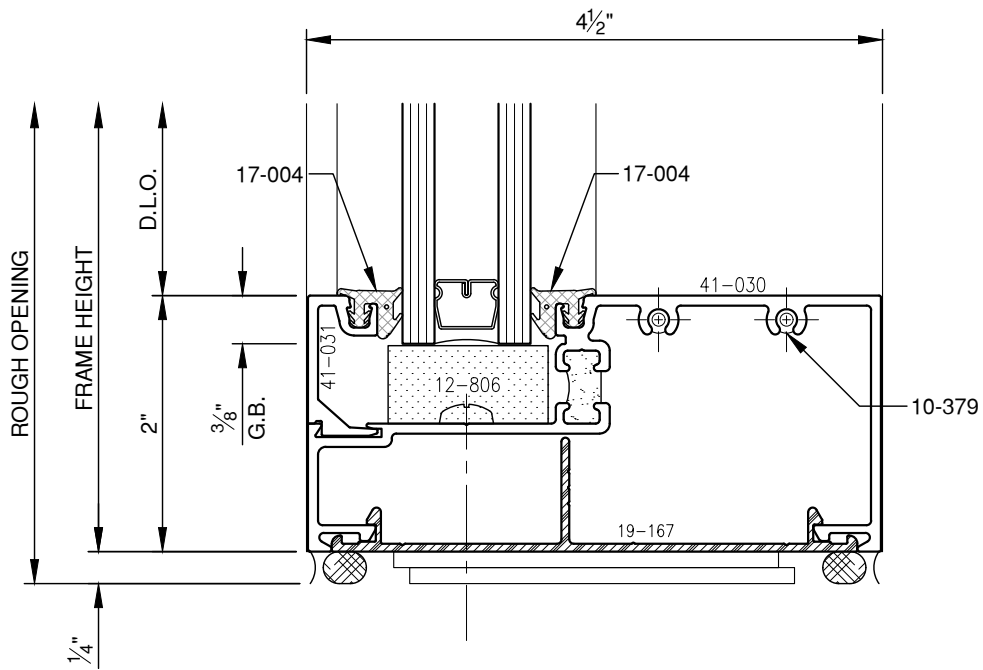

SCALE: 3/4

PITTC® ARCHITECTURAL METALS, INC.

1530 Landmeier Road Elk Grove Village, IL 60007 847-593-3131 fax: 847-593-9946