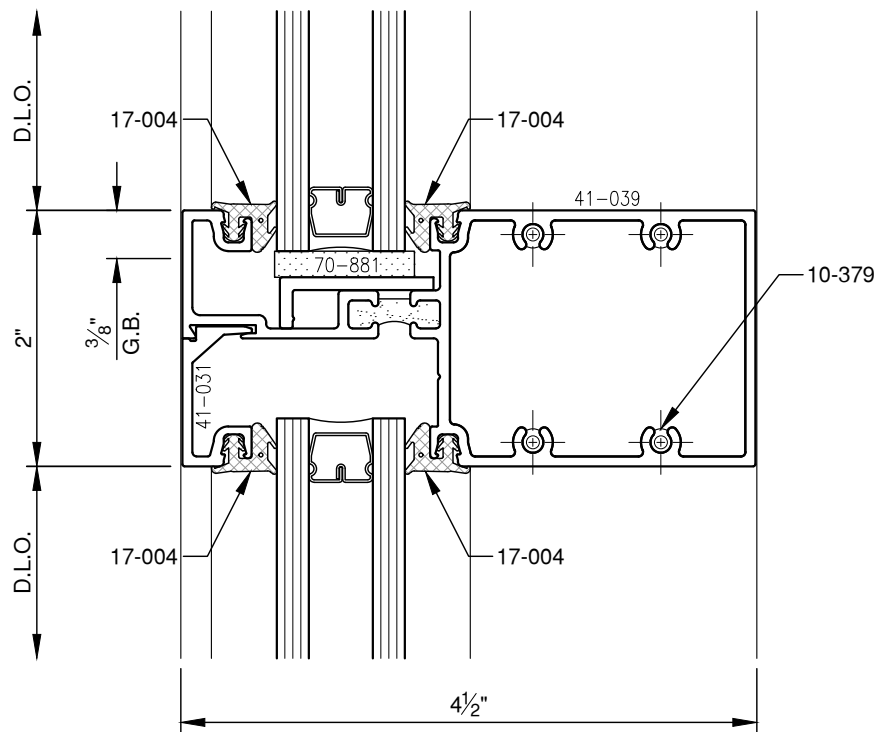

SCALE: 3/4

SCALE: 3/4

PITTC[®] ARCHITECTURAL METALS, INC.

1530 Landmeier Road Elk Grove Village, IL 60007 847-593-3131 fax: 847-593-9946

SCALE: 3/4

PITTC[®] ARCHITECTURAL METALS, INC.

1530 Landmeier Road Elk Grove Village, IL 60007 847-593-3131 fax: 847-593-9946