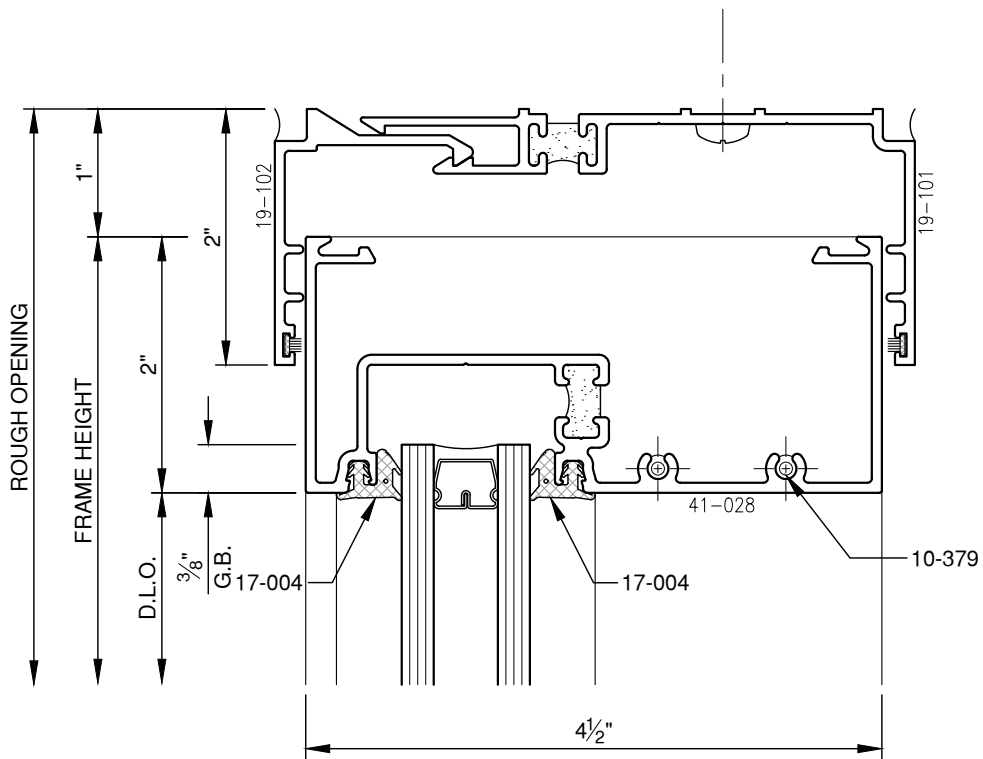

SCALE: 3/4

PITTC® ARCHITECTURAL METALS, INC.

1530 Landmeier Road Elk Grove Village, IL 60007 847-593-3131 fax: 847-593-9946