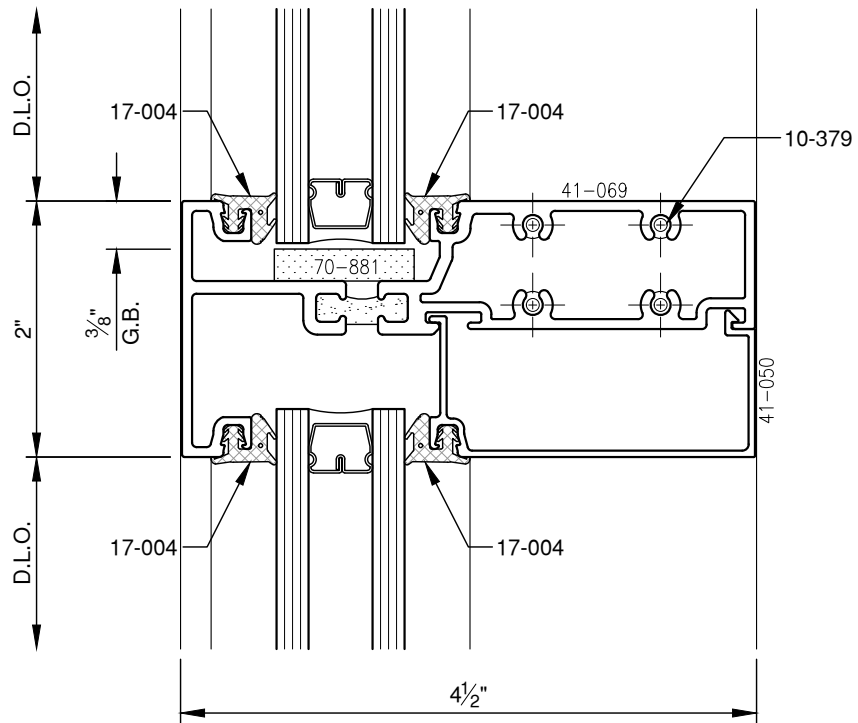

SCALE: 3/4

SCALE: 3/4

PITTC[®] ARCHITECTURAL METALS, INC.

1530 Landmeier Road Elk Grove Village, IL 60007 847-593-3131 fax: 847-593-9946

SCALE: 3/4

PITTC[®] ARCHITECTURAL METALS, INC.

1530 Landmeier Road Elk Grove Village, IL 60007 847-593-3131 fax: 847-593-9946