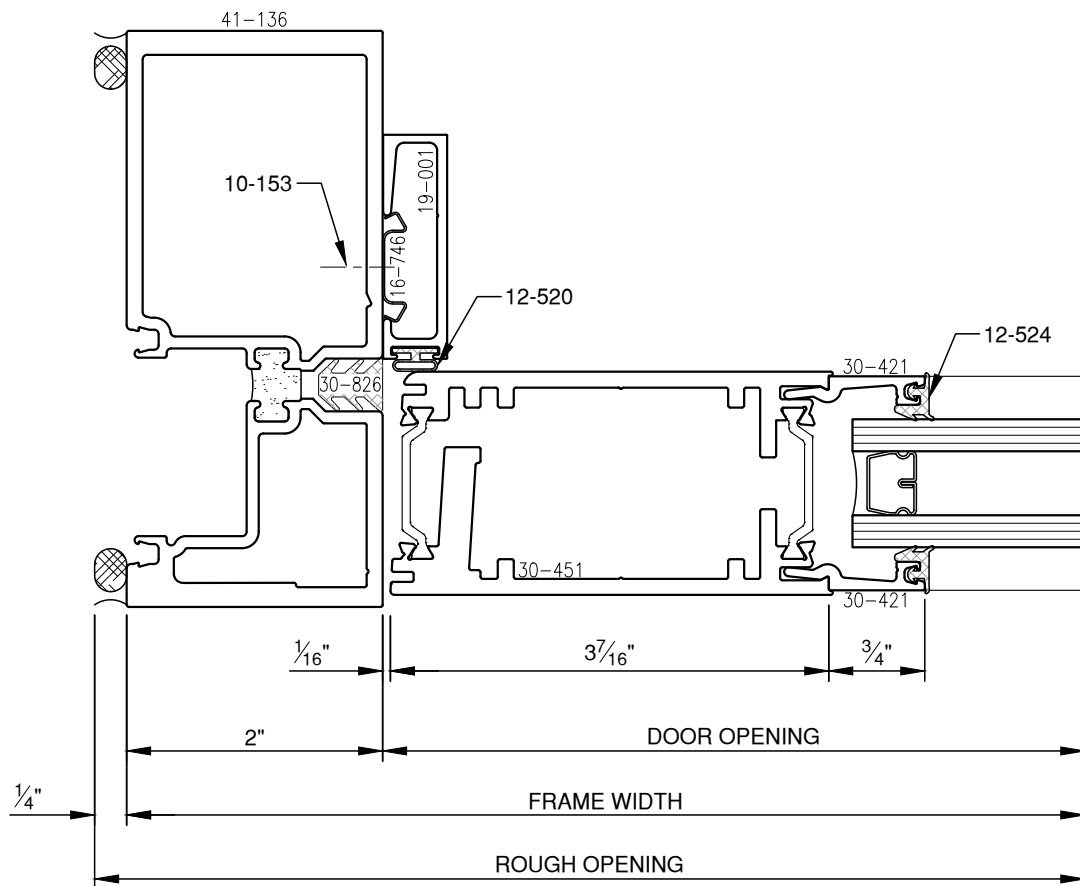

SCALE: 3/4

SCALE: 3/4

PITTC[®] ARCHITECTURAL METALS, INC.

1530 Landmeier Road Elk Grove Village, IL 60007 847-593-3131 fax: 847-593-9946

SCALE: 3/4

PITTC[®] ARCHITECTURAL METALS, INC.

1530 Landmeier Road Elk Grove Village, IL 60007 847-593-3131 fax: 847-593-9946