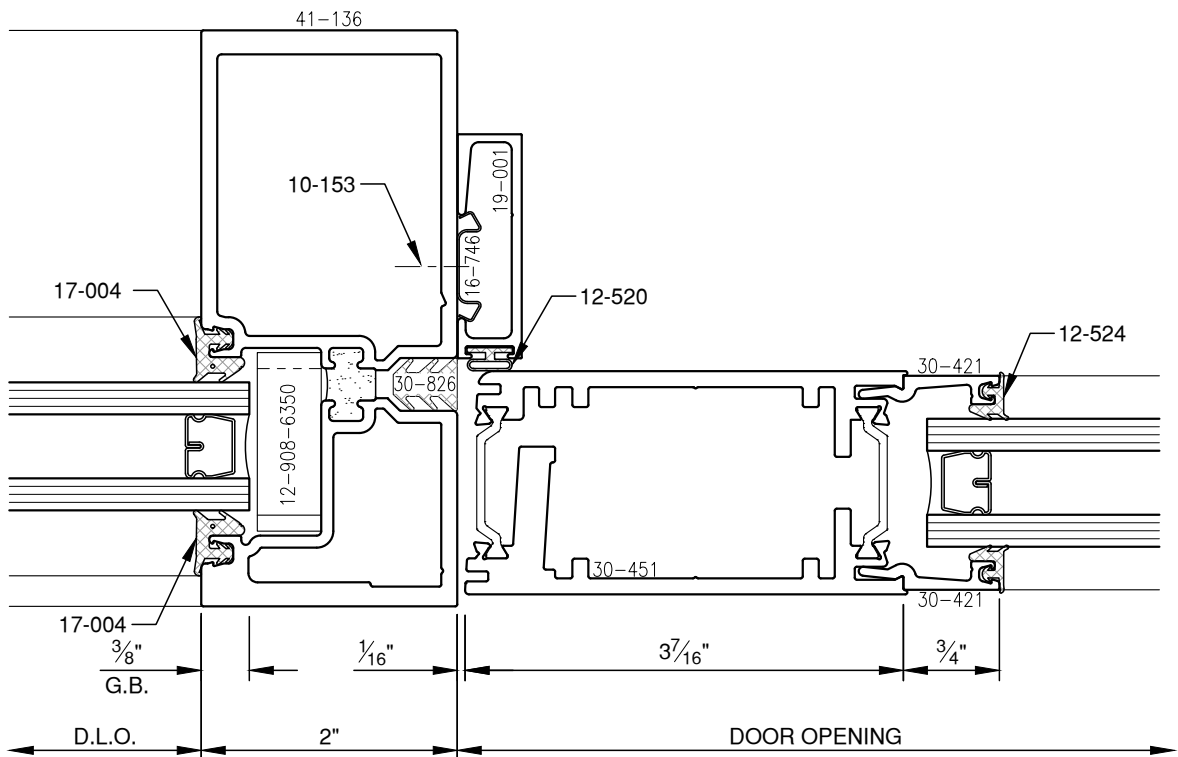

SCALE: 3/4

PITTC® ARCHITECTURAL METALS, INC.

1530 Landmeier Road Elk Grove Village, IL 60007 847-593-3131 fax: 847-593-9946