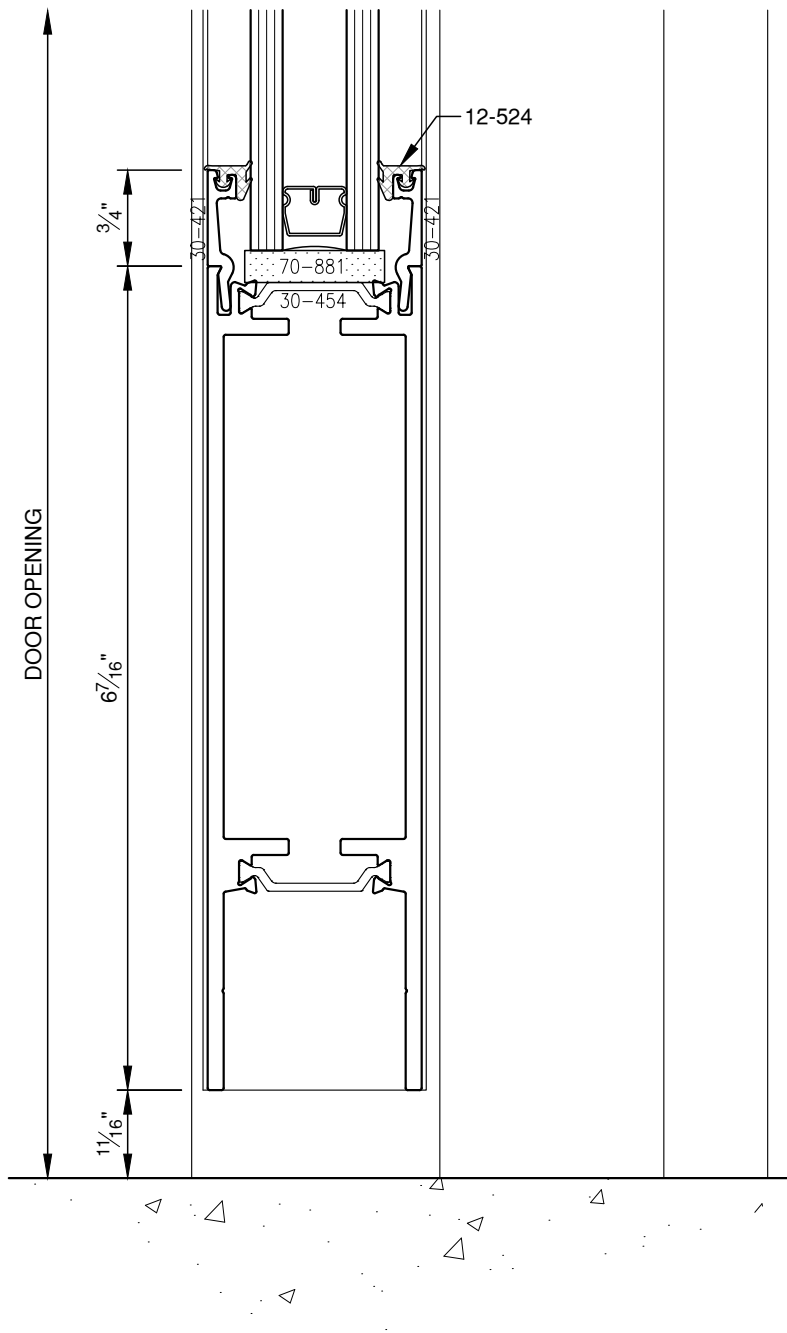

SCALE: 3/4

PITTC[®] ARCHITECTURAL METALS, INC.

1530 Landmeier Road Elk Grove Village, IL 60007 847-593-3131 fax: 847-593-9946

SCALE: 3/4

SCALE: 3/4

PITTC[®] ARCHITECTURAL METALS, INC.

1530 Landmeier Road Elk Grove Village, IL 60007 847-593-3131 fax: 847-593-9946

SCALE: 3/4

SCALE: 3/4

PITTC[®] ARCHITECTURAL METALS, INC.

1530 Landmeier Road Elk Grove Village, IL 60007 847-593-3131 fax: 847-593-9946

SCALE: 3/4

PITTC[®] ARCHITECTURAL METALS, INC.

1530 Landmeier Road Elk Grove Village, IL 60007 847-593-3131 fax: 847-593-9946