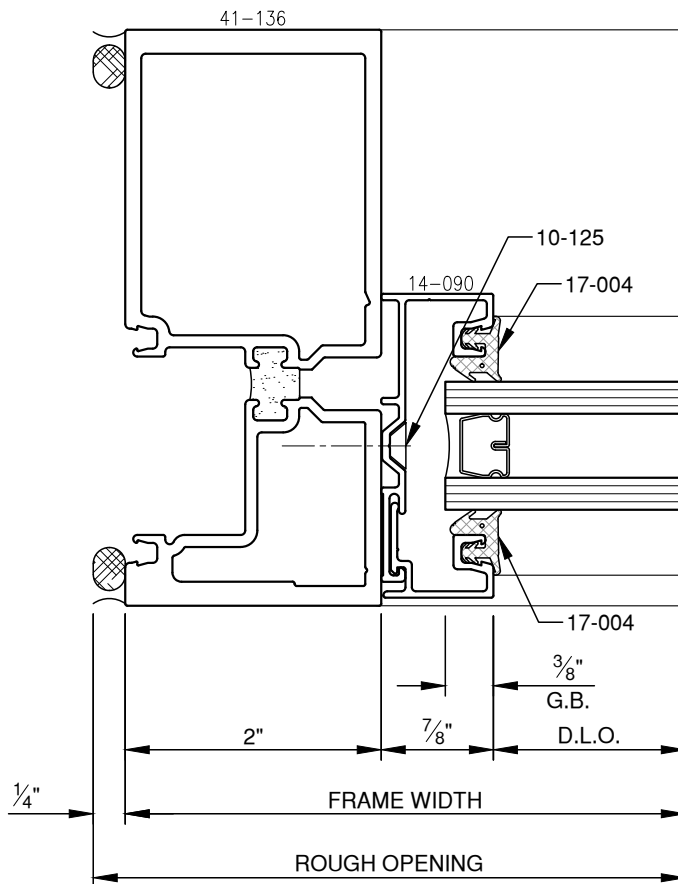

SCALE: 3/4

SCALE: 3/4

PITTC[®] ARCHITECTURAL METALS, INC.

1530 Landmeier Road Elk Grove Village, IL 60007 847-593-3131 fax: 847-593-9946

SCALE: 3/4

PITTC[®] ARCHITECTURAL METALS, INC.

1530 Landmeier Road Elk Grove Village, IL 60007 847-593-3131 fax: 847-593-9946