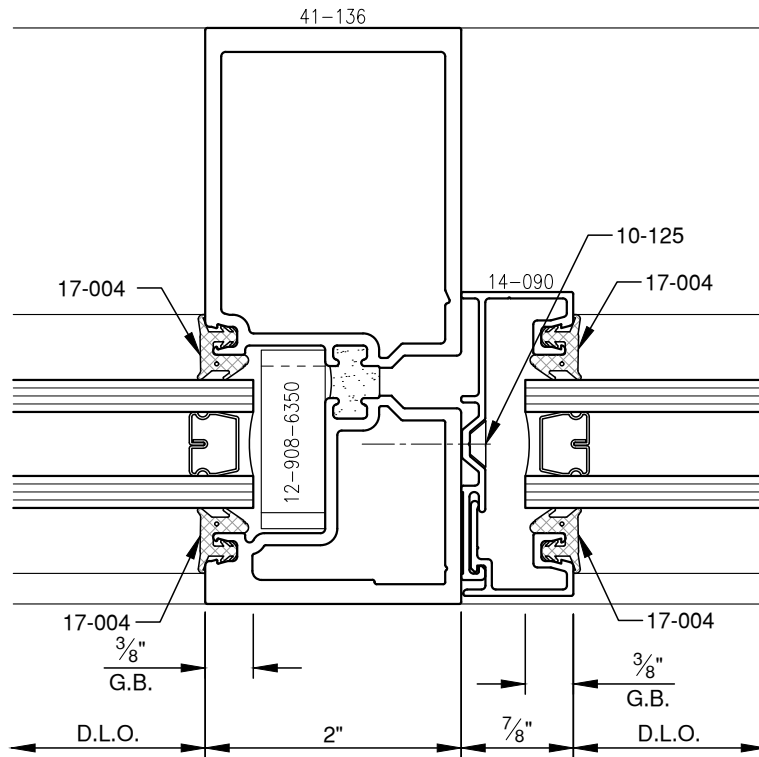

SCALE: 3/4

SCALE: 3/4

PITTC[®] ARCHITECTURAL METALS, INC.

1530 Landmeier Road Elk Grove Village, IL 60007 847-593-3131 fax: 847-593-9946

SCALE: 3/4

PITTC[®] ARCHITECTURAL METALS, INC.

1530 Landmeier Road Elk Grove Village, IL 60007 847-593-3131 fax: 847-593-9946