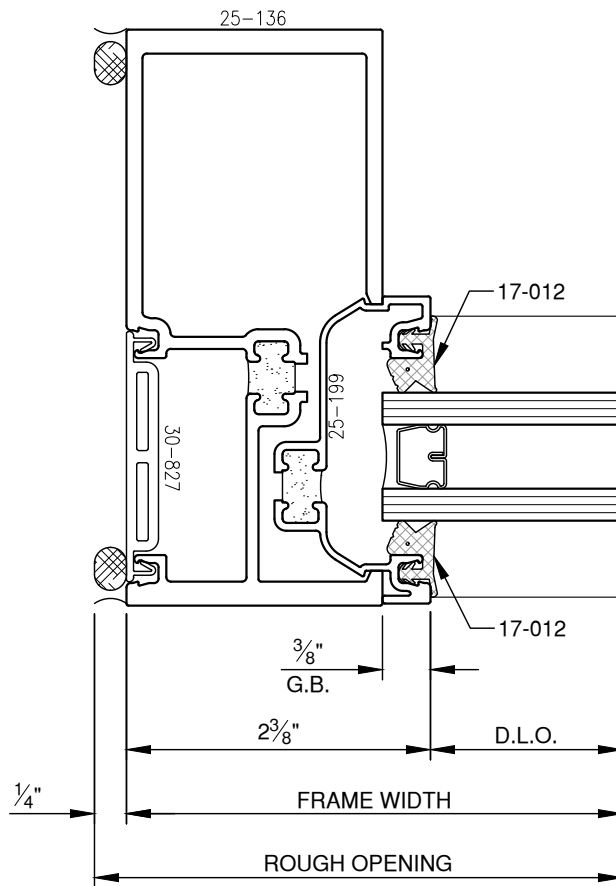

SCALE: 3/4

PITTC® ARCHITECTURAL METALS, INC.

1530 Landmeier Road Elk Grove Village, IL 60007 847-593-3131 fax: 847-593-9946