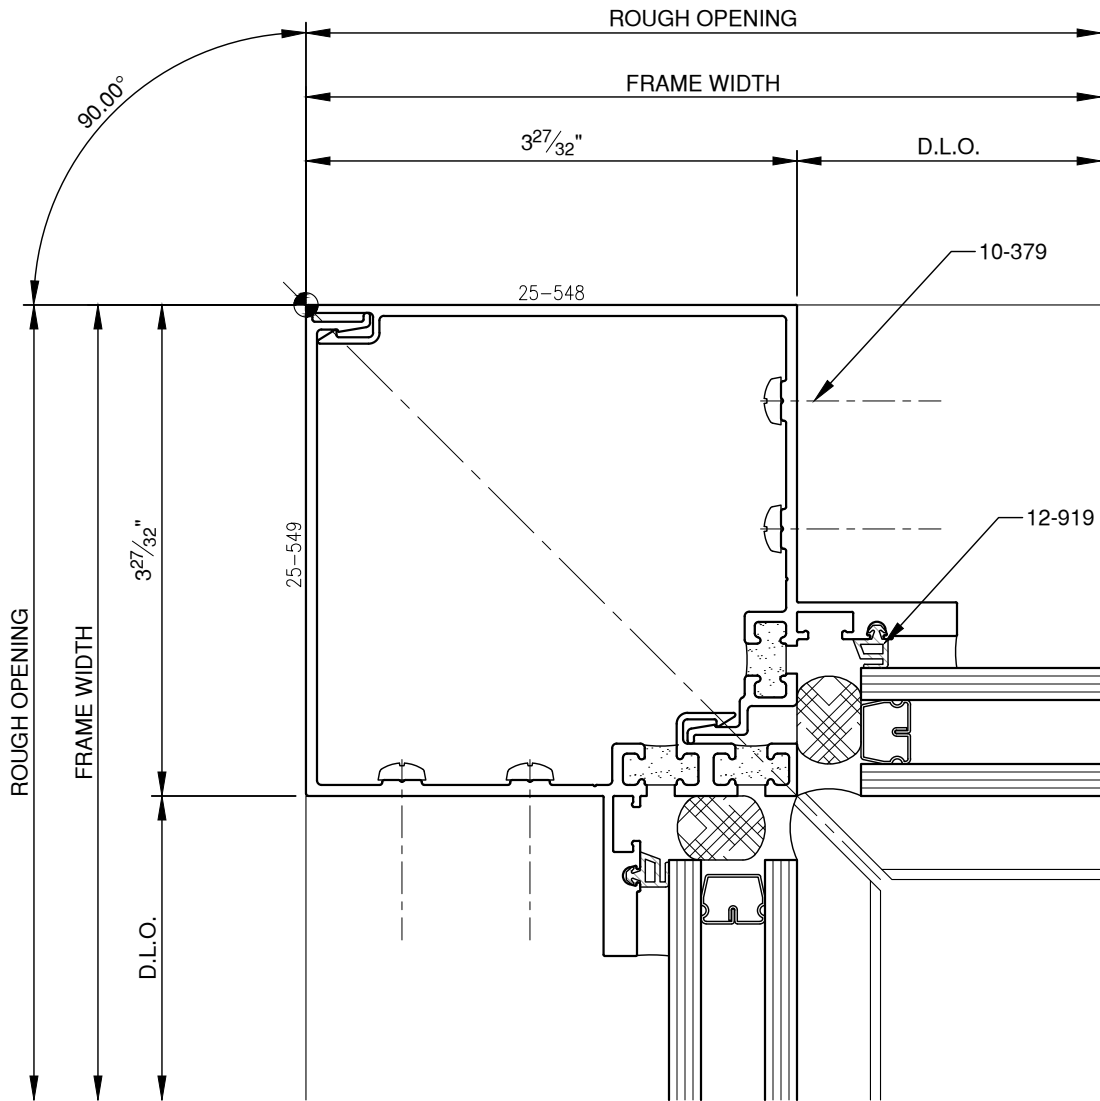

SCALE: 3/4

PITTC® ARCHITECTURAL METALS, INC.

1530 Landmeier Road Elk Grove Village, IL 60007 847-593-3131 fax: 847-593-9946