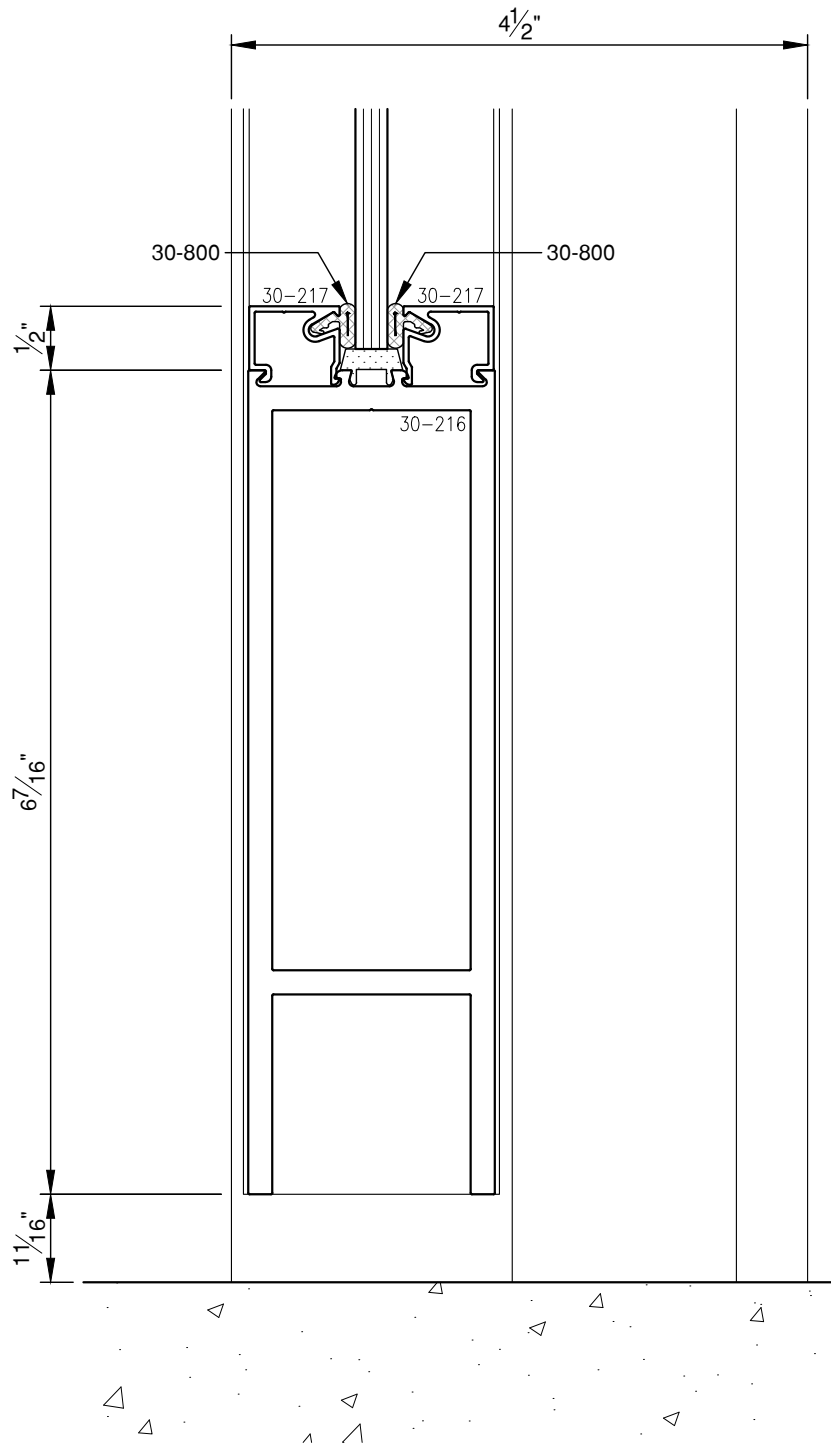

SCALE: 3/4

PITTC[®] ARCHITECTURAL METALS, INC.

1530 Landmeier Road Elk Grove Village, IL 60007 847-593-3131 fax: 847-593-9946

SCALE: 3/4

PITTC[®] ARCHITECTURAL METALS, INC.

1530 Landmeier Road Elk Grove Village, IL 60007 847-593-3131 fax: 847-593-9946