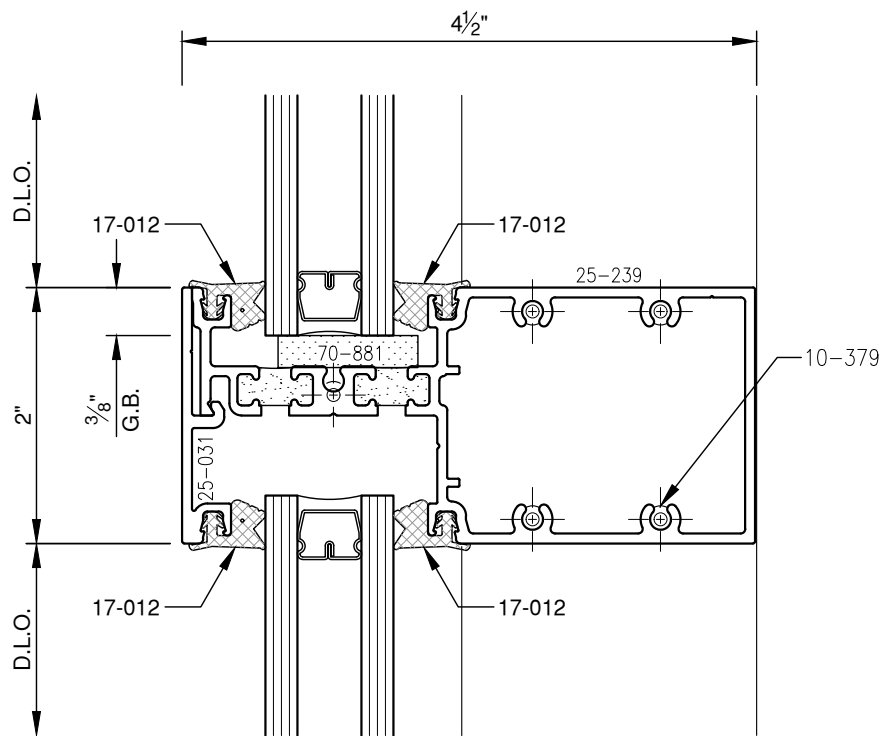

SCALE: 3/4

PITTC® ARCHITECTURAL METALS, INC.

1530 Landmeier Road Elk Grove Village, IL 60007 847-593-3131 fax: 847-593-9946