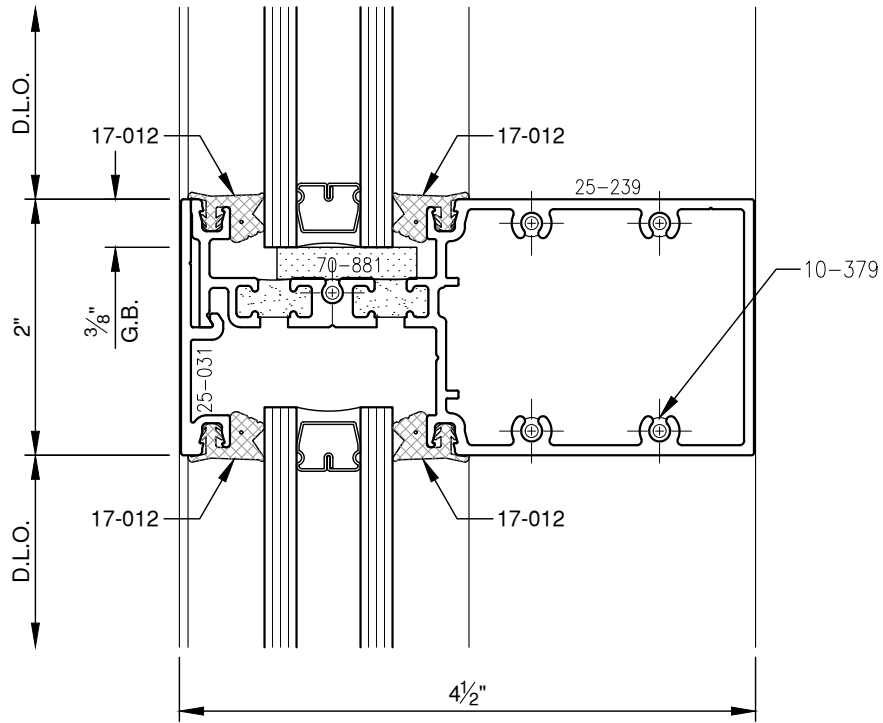

SCALE: 3/4

SCALE: 3/4

PITTC[®] ARCHITECTURAL METALS, INC.

1530 Landmeier Road Elk Grove Village, IL 60007 847-593-3131 fax: 847-593-9946

1/4"

SCALE: 3/4

PITTC[®] ARCHITECTURAL METALS, INC.

1530 Landmeier Road Elk Grove Village, IL 60007 847-593-3131 fax: 847-593-9946