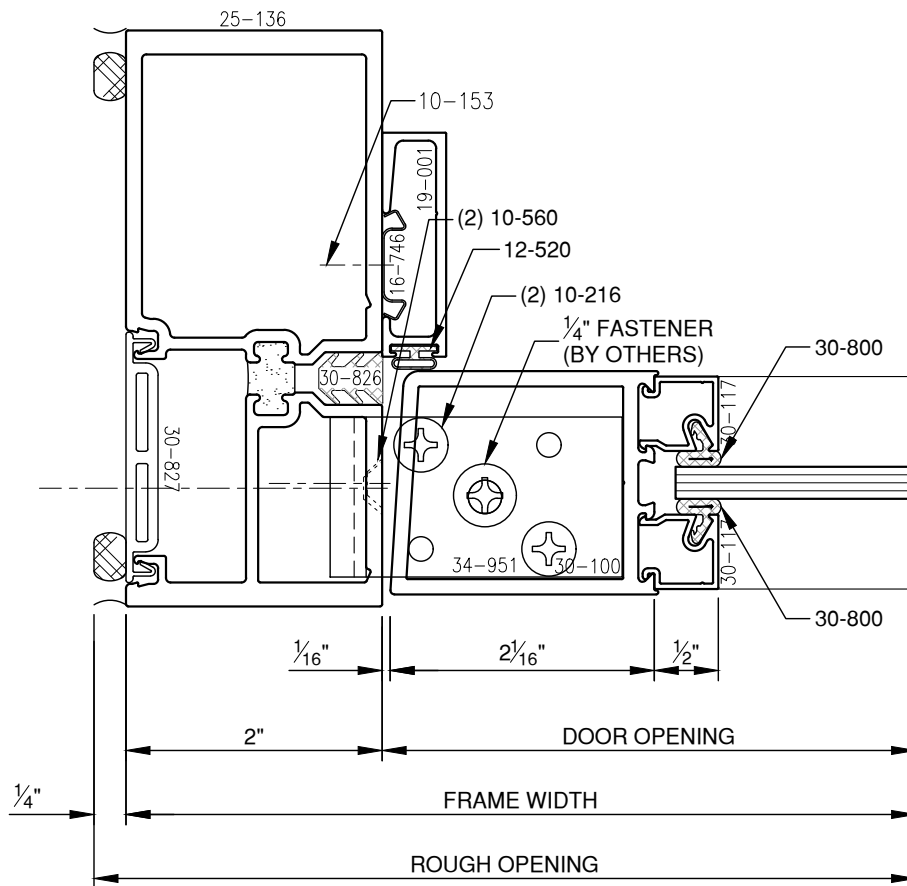

SCALE: 3/4

SCALE: 3/4

PITTC[®] ARCHITECTURAL METALS, INC.

1530 Landmeier Road Elk Grove Village, IL 60007 847-593-3131 fax: 847-593-9946

SCALE: 3/4

SCALE: 3/4

SCALE: 3/4

PITTC[®] ARCHITECTURAL METALS, INC.