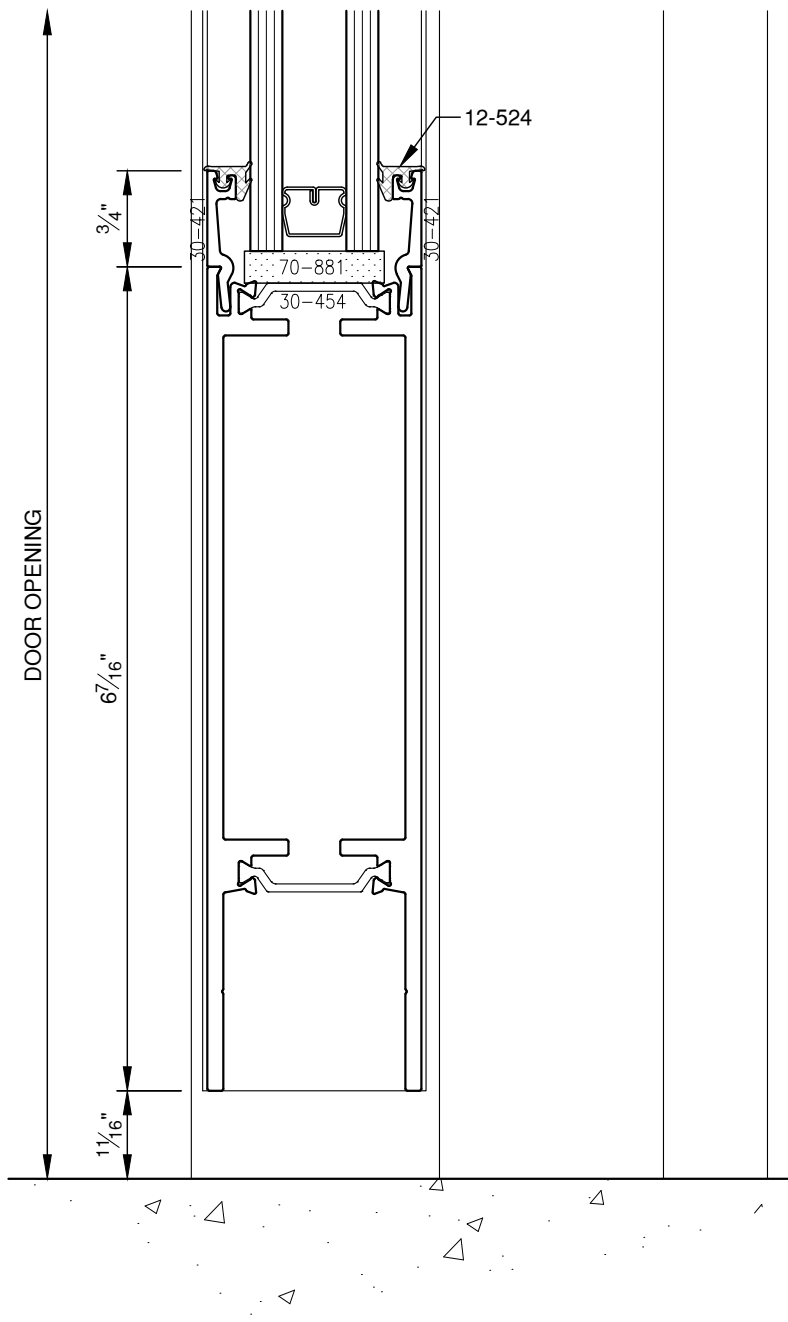

SCALE: 3/4

PITTC® ARCHITECTURAL METALS, INC.

1530 Landmeier Road Elk Grove Village, IL 60007 847-593-3131 fax: 847-593-9946