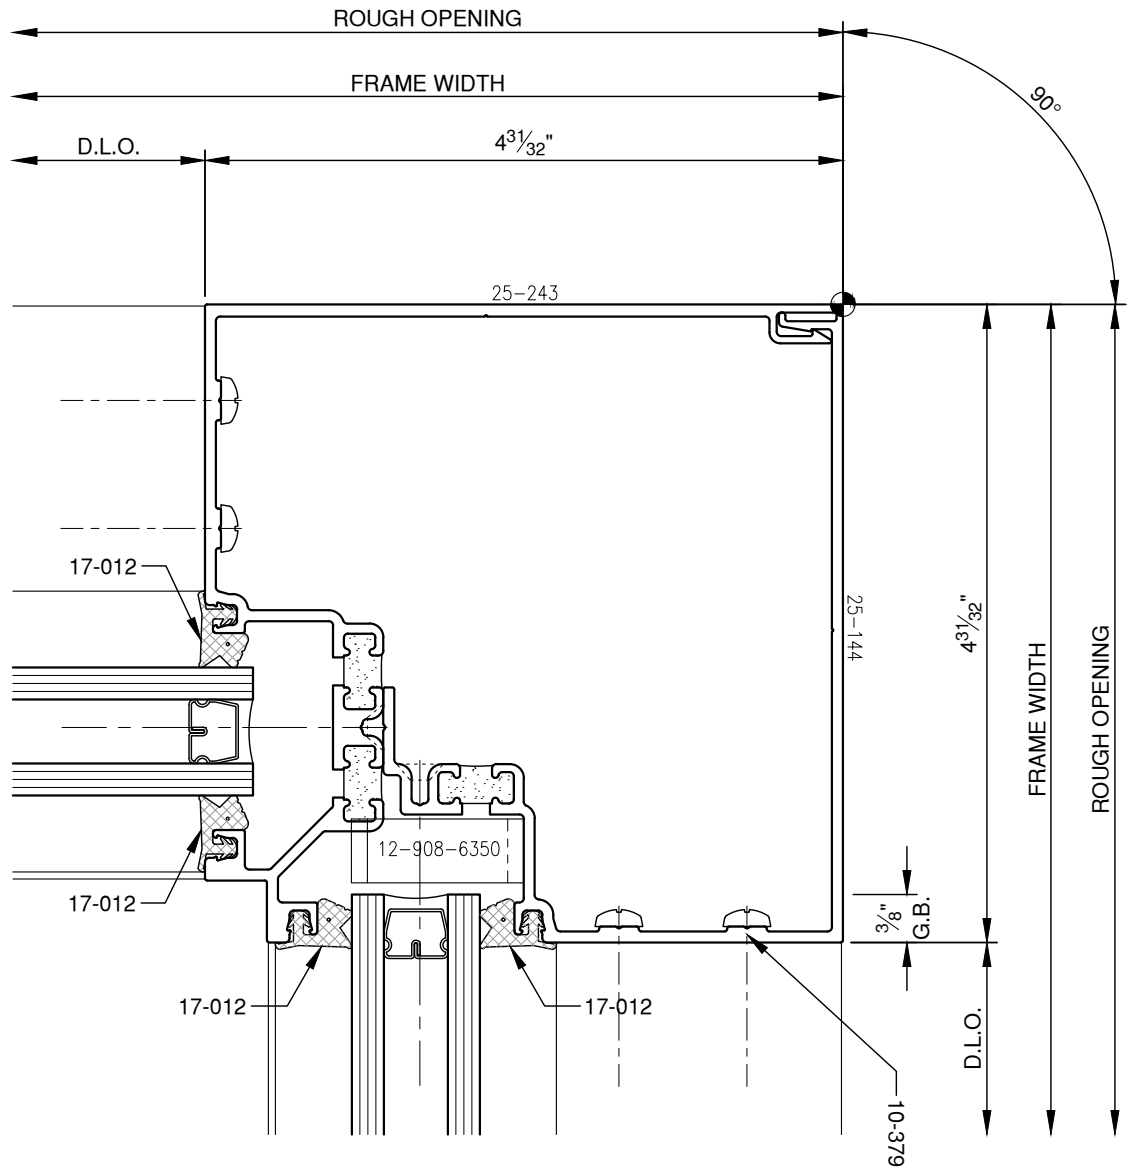

SCALE: 3/4

SCALE: 3/4

PITTC[®] ARCHITECTURAL METALS, INC.

1530 Landmeier Road Elk Grove Village, IL 60007 847-593-3131 fax: 847-593-9946

SCALE: 3/4

SCALE: 3/4

SCALE: 3/4

PITTC[®] ARCHITECTURAL METALS, INC.