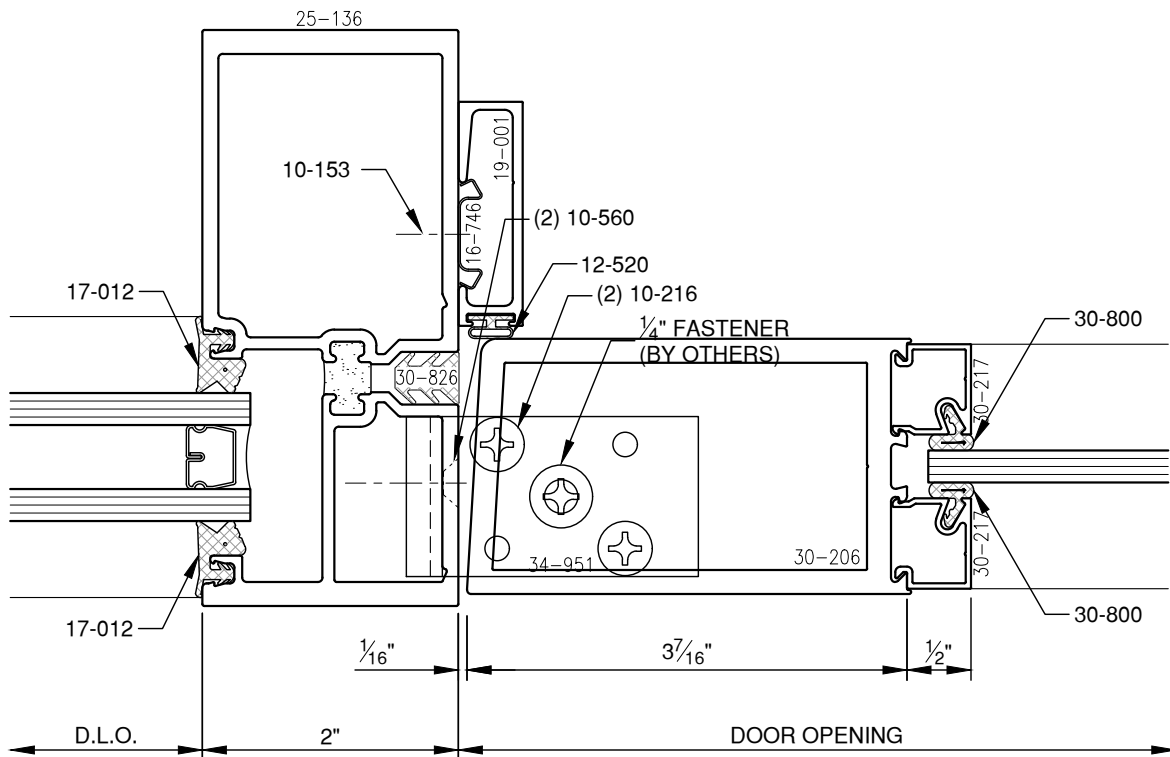

SCALE: 3/4

PITTC[®] ARCHITECTURAL METALS, INC.

1530 Landmeier Road Elk Grove Village, IL 60007 847-593-3131 fax: 847-593-9946

SCALE: 3/4

SCALE: 3/4

PITTC[®] ARCHITECTURAL METALS, INC.

1530 Landmeier Road Elk Grove Village, IL 60007 847-593-3131 fax: 847-593-9946