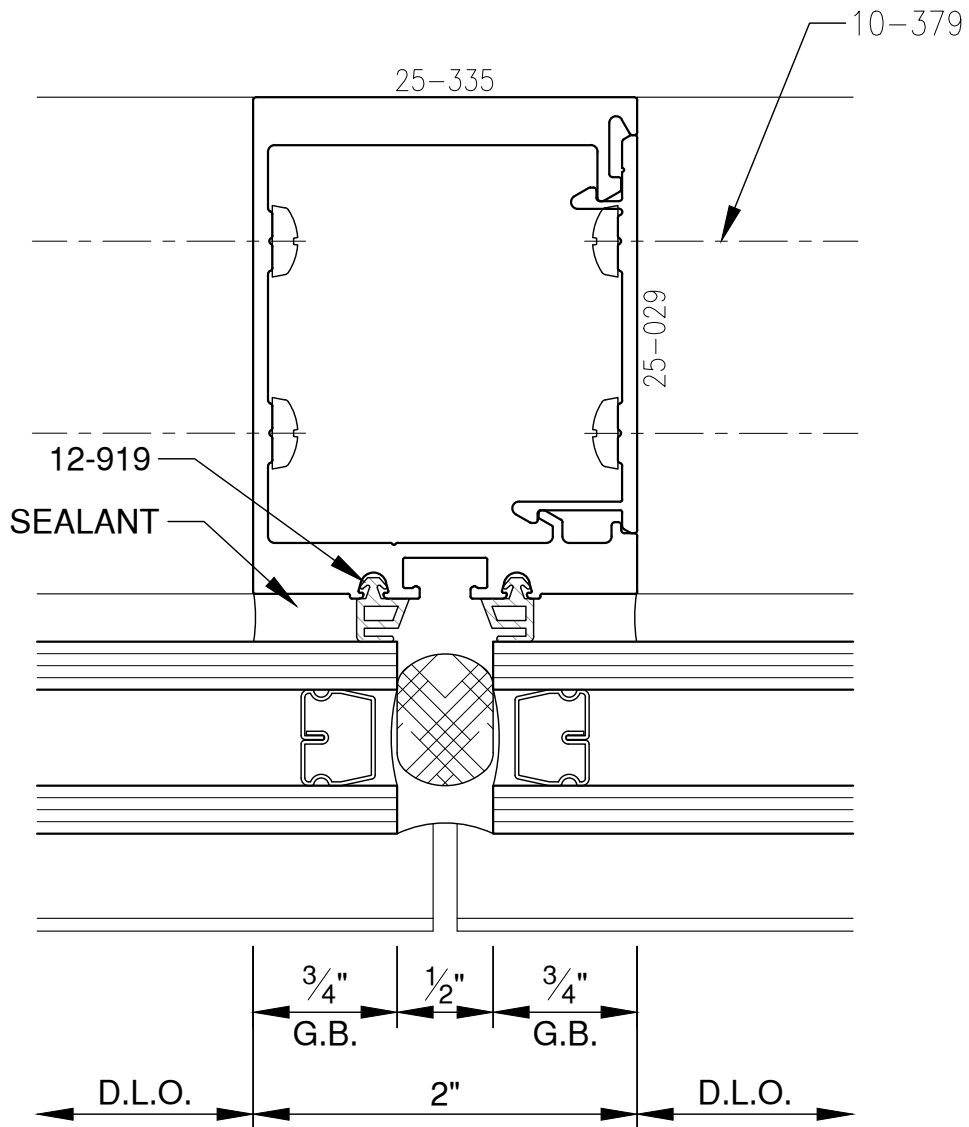

SCALE: 3/4

PITTC® ARCHITECTURAL METALS, INC.

1530 Landmeier Road Elk Grove Village, IL 60007 847-593-3131 fax: 847-593-9946