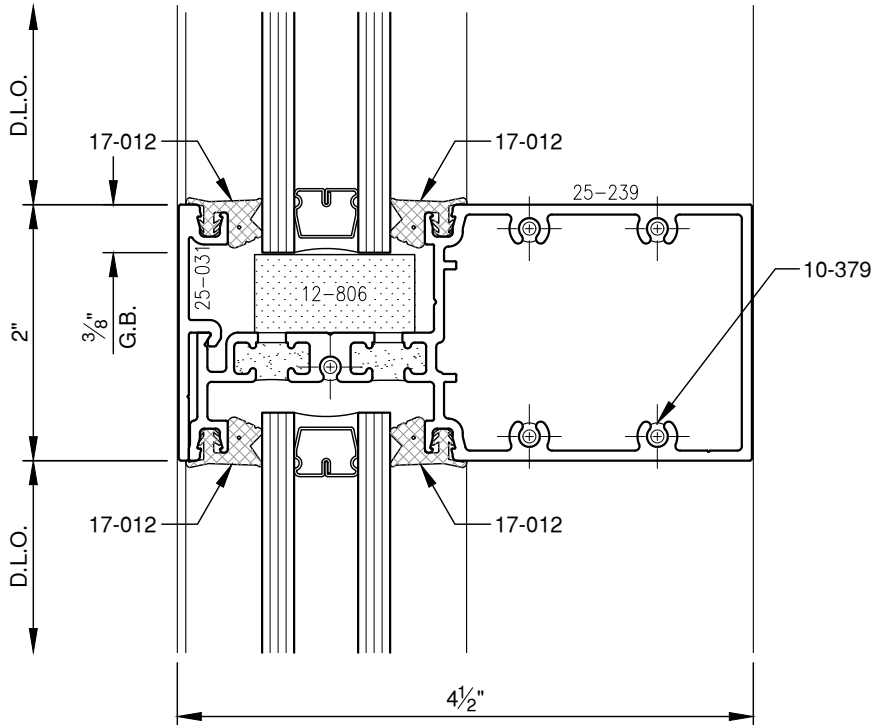

SCALE: 3/4

SCALE: 3/4

PITTC[®] ARCHITECTURAL METALS, INC.

1530 Landmeier Road Elk Grove Village, IL 60007 847-593-3131 fax: 847-593-9946

1/4"

SCALE: 3/4

PITTC[®] ARCHITECTURAL METALS, INC.

1530 Landmeier Road Elk Grove Village, IL 60007 847-593-3131 fax: 847-593-9946