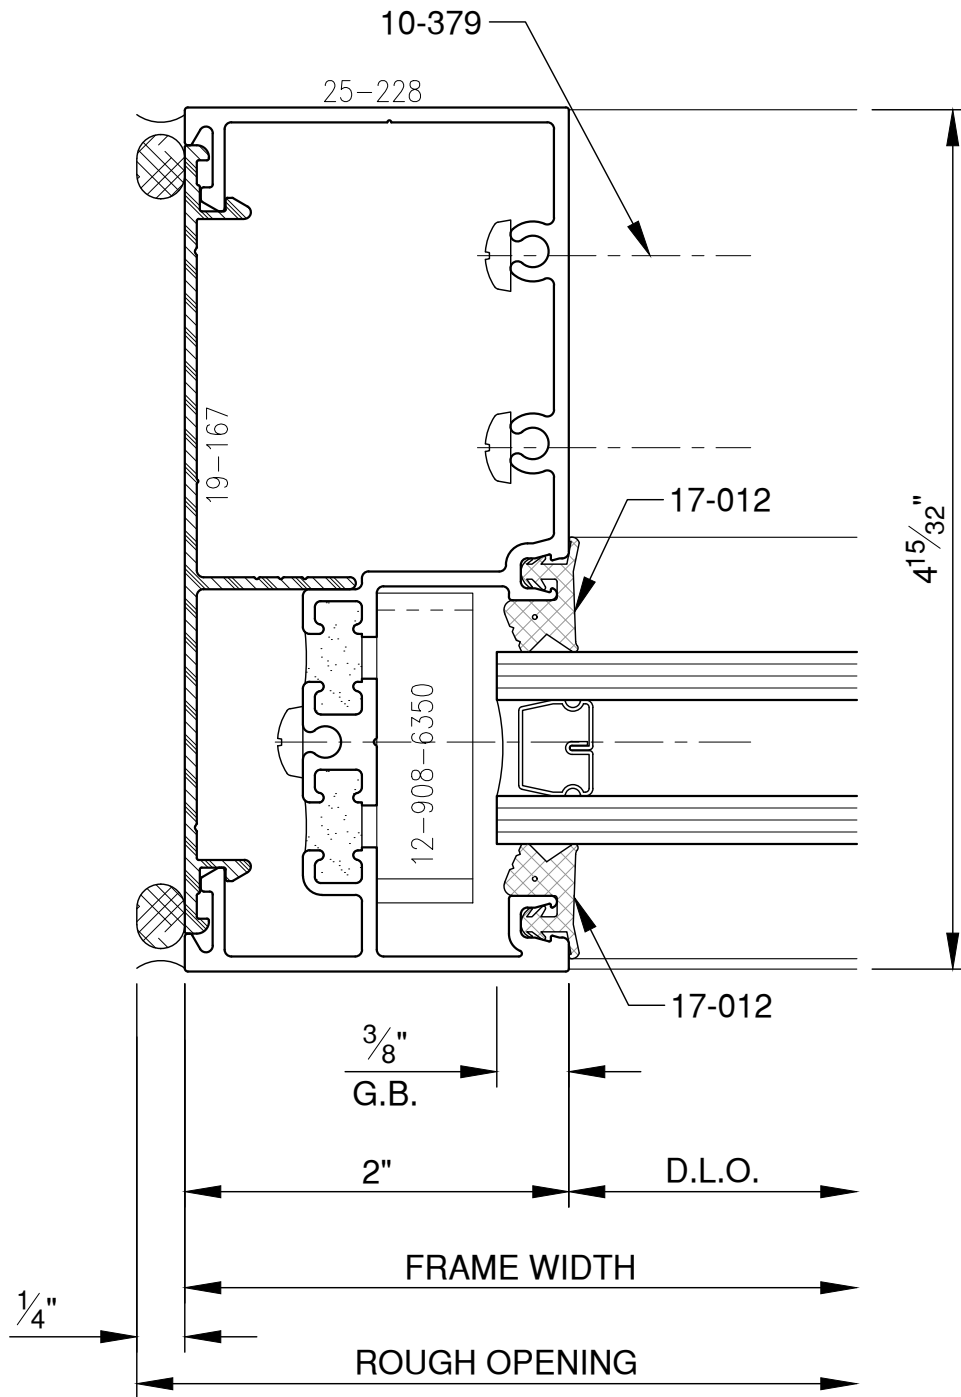

SCALE: 3/4

PITTC® ARCHITECTURAL METALS, INC.

1530 Landmeier Road Elk Grove Village, IL 60007 847-593-3131 fax: 847-593-9946