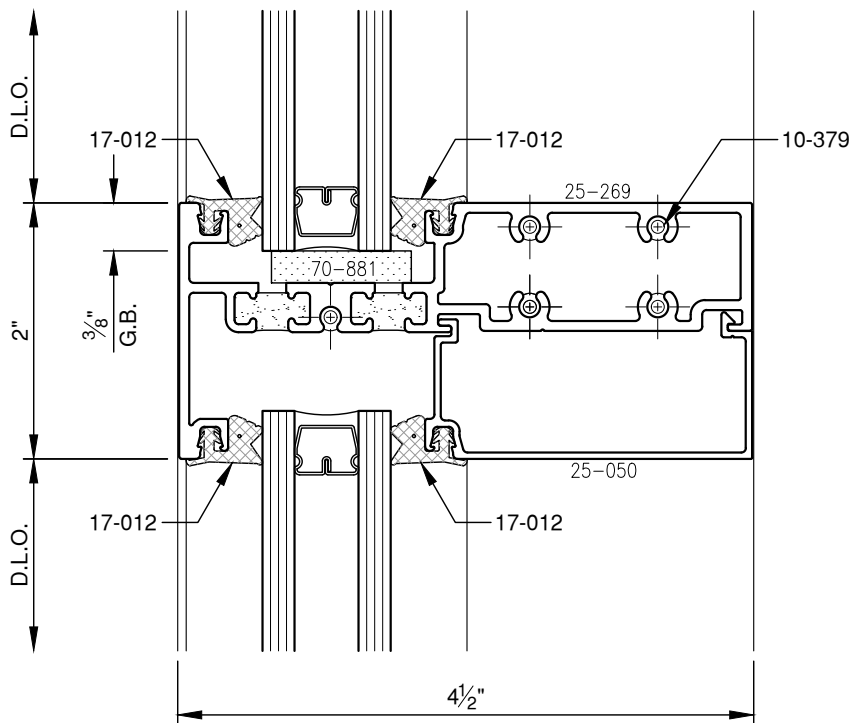

SCALE: 3/4

PITTC® ARCHITECTURAL METALS, INC.

1530 Landmeier Road Elk Grove Village, IL 60007 847-593-3131 fax: 847-593-9946