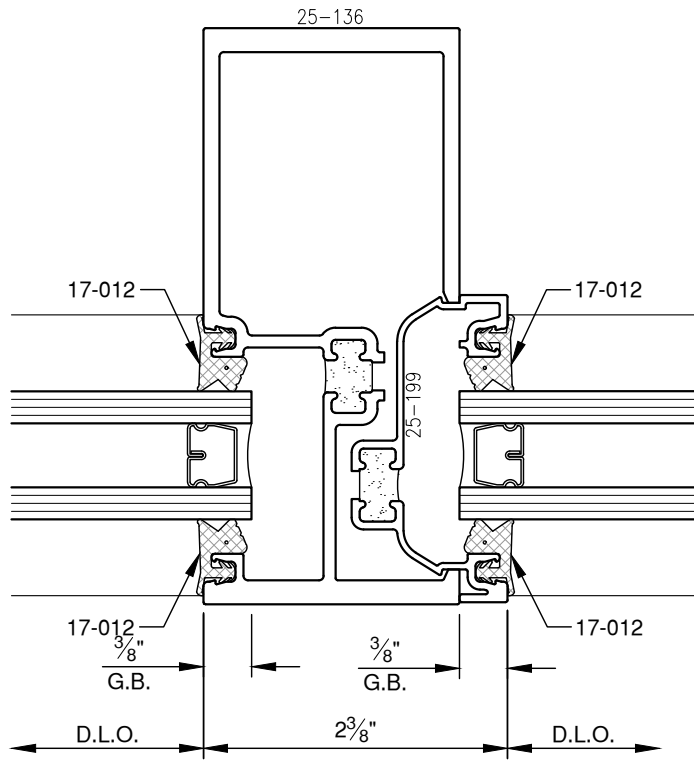

SCALE: 3/4

PITTC® ARCHITECTURAL METALS, INC.

1530 Landmeier Road Elk Grove Village, IL 60007 847-593-3131 fax: 847-593-9946