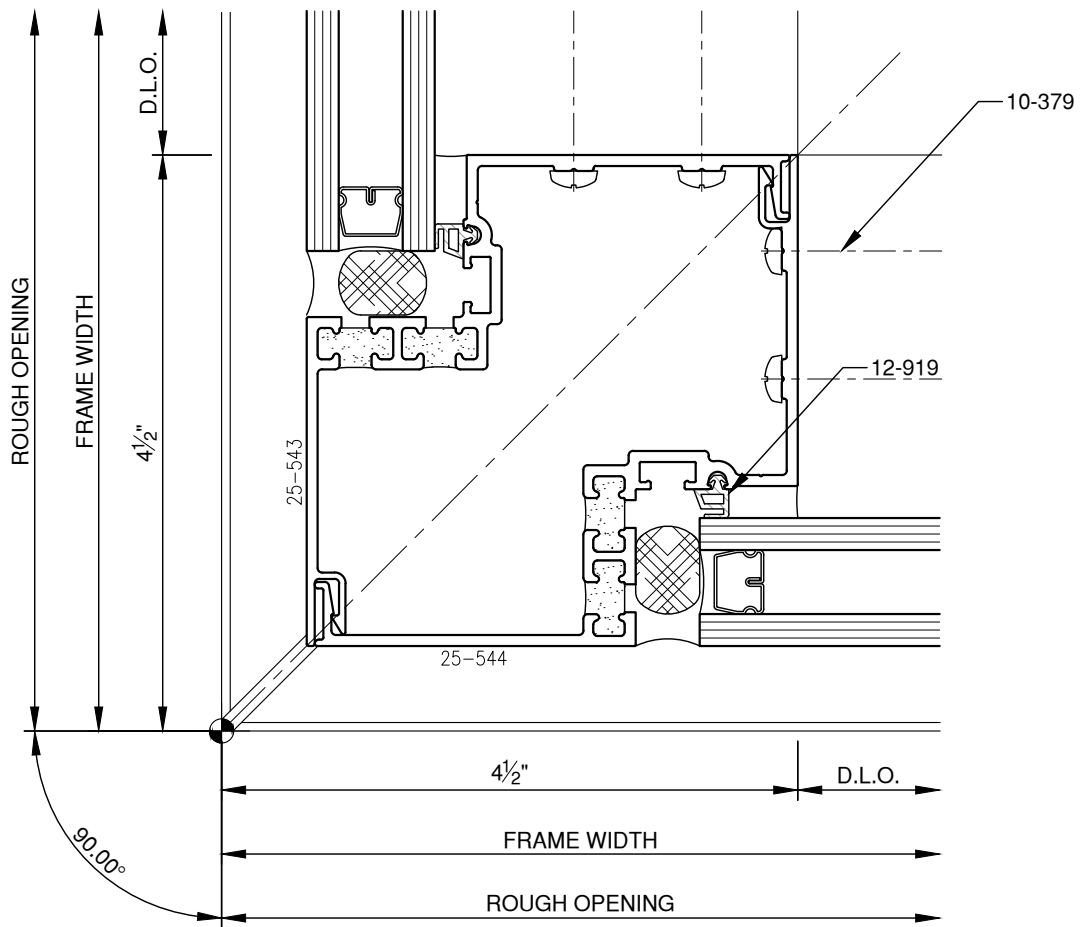

SCALE: 3/4

SCALE: 3/4

PITTC[®] ARCHITECTURAL METALS, INC.

1530 Landmeier Road Elk Grove Village, IL 60007 847-593-3131 fax: 847-593-9946

SCALE: 3/4

PITTC[®] ARCHITECTURAL METALS, INC.

1530 Landmeier Road Elk Grove Village, IL 60007 847-593-3131 fax: 847-593-9946