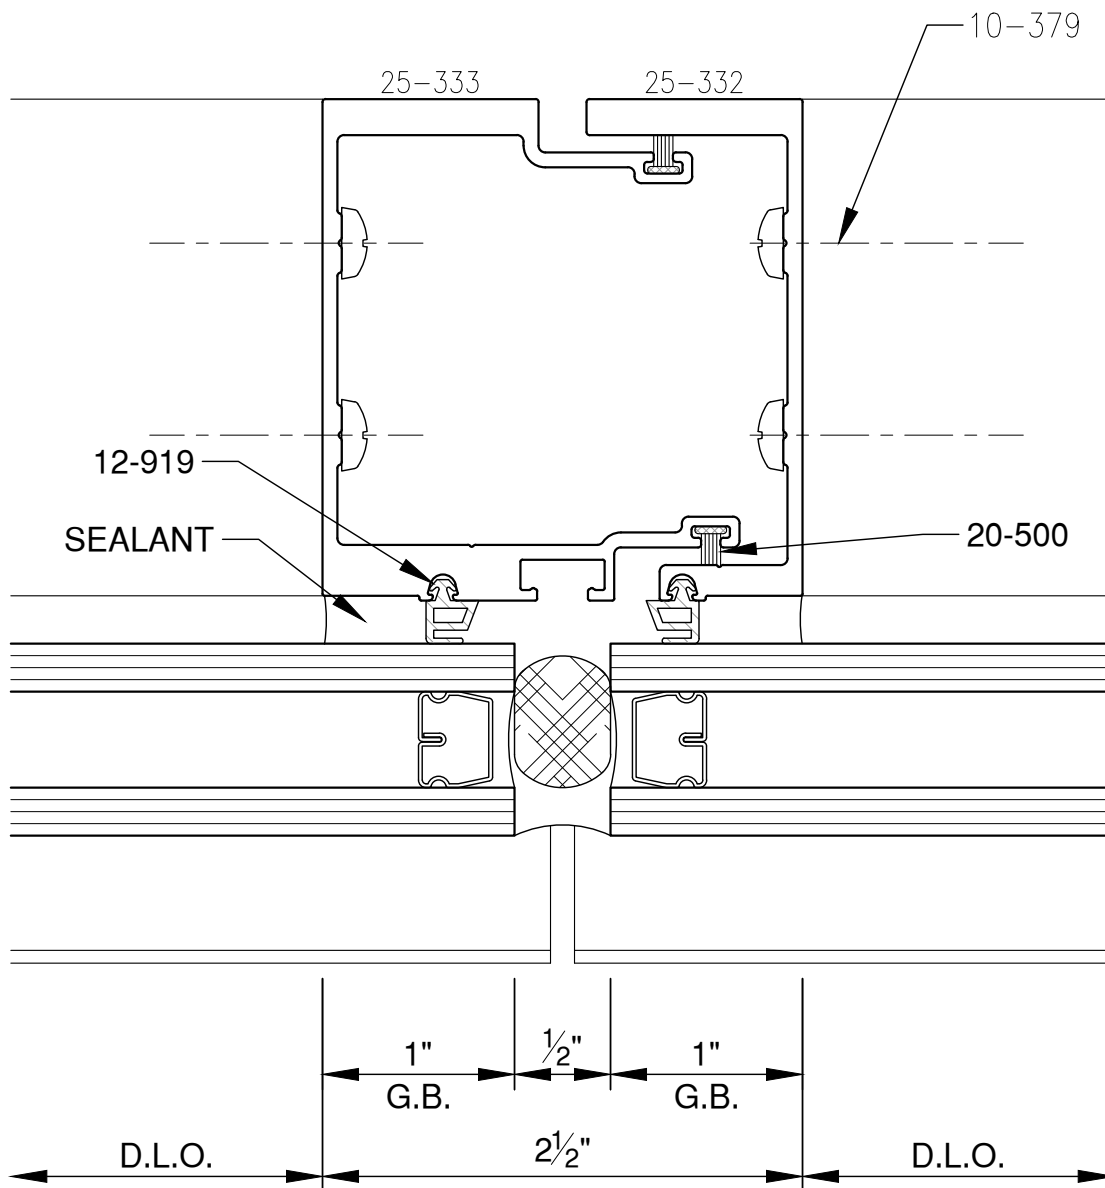

SCALE: 3/4

PITTC® ARCHITECTURAL METALS, INC.

1530 Landmeier Road Elk Grove Village, IL 60007 847-593-3131 fax: 847-593-9946