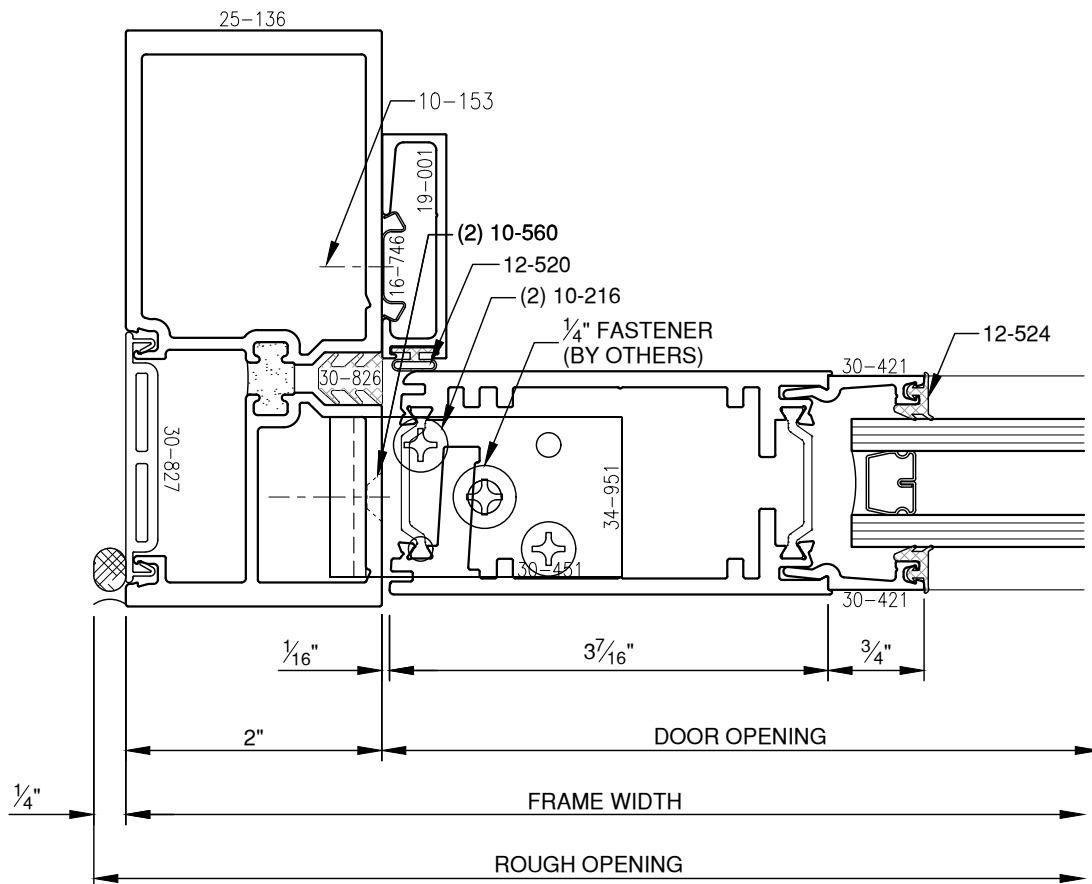

SCALE: 3/4

PITTC[®] ARCHITECTURAL METALS, INC.

1530 Landmeier Road Elk Grove Village, IL 60007 847-593-3131 fax: 847-593-9946

SCALE: 3/4

SCALE: 3/4

PITTC[®] ARCHITECTURAL METALS, INC.

1530 Landmeier Road Elk Grove Village, IL 60007 847-593-3131 fax: 847-593-9946