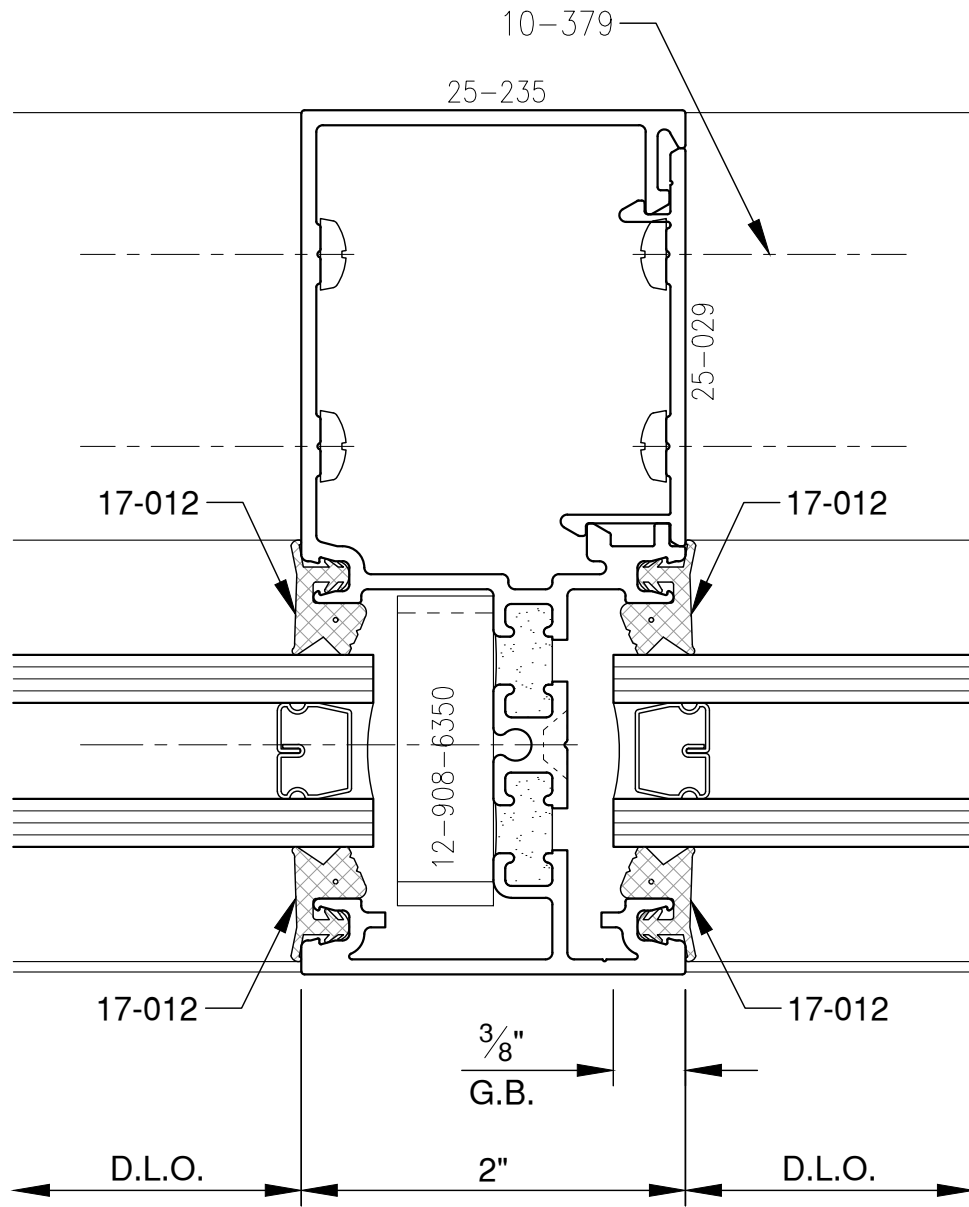

SCALE: 3/4

PITTC® ARCHITECTURAL METALS, INC.

1530 Landmeier Road Elk Grove Village, IL 60007 847-593-3131 fax: 847-593-9946