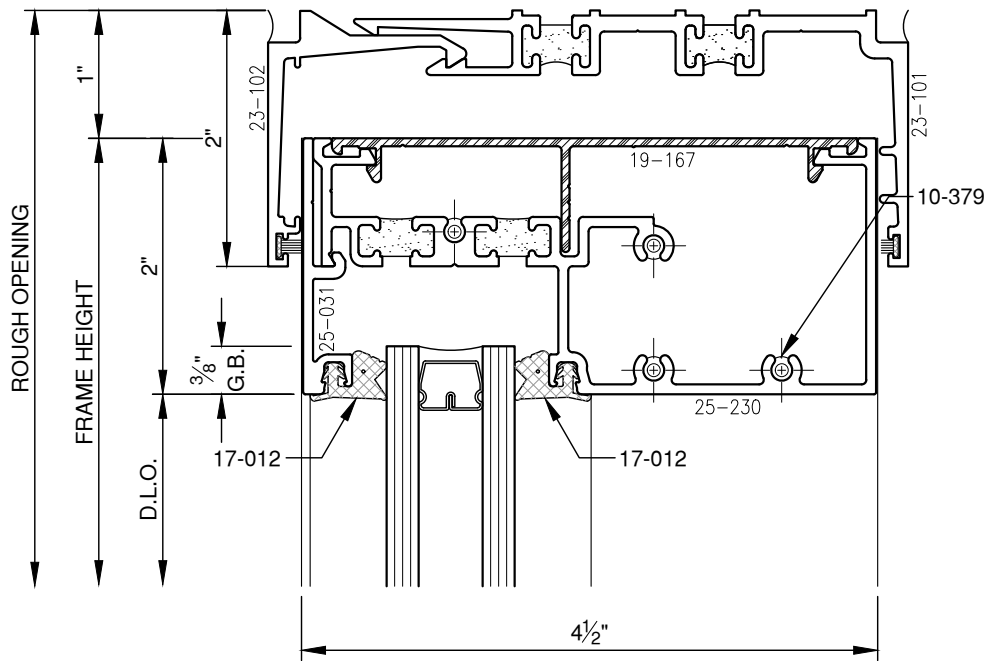

SCALE: 3/4

PITTC[®] ARCHITECTURAL METALS, INC.

1530 Landmeier Road Elk Grove Village, IL 60007 847-593-3131 fax: 847-593-9946

SCALE: 3/4

SCALE: 3/4

PITTC[®] ARCHITECTURAL METALS, INC.

1530 Landmeier Road Elk Grove Village, IL 60007 847-593-3131 fax: 847-593-9946