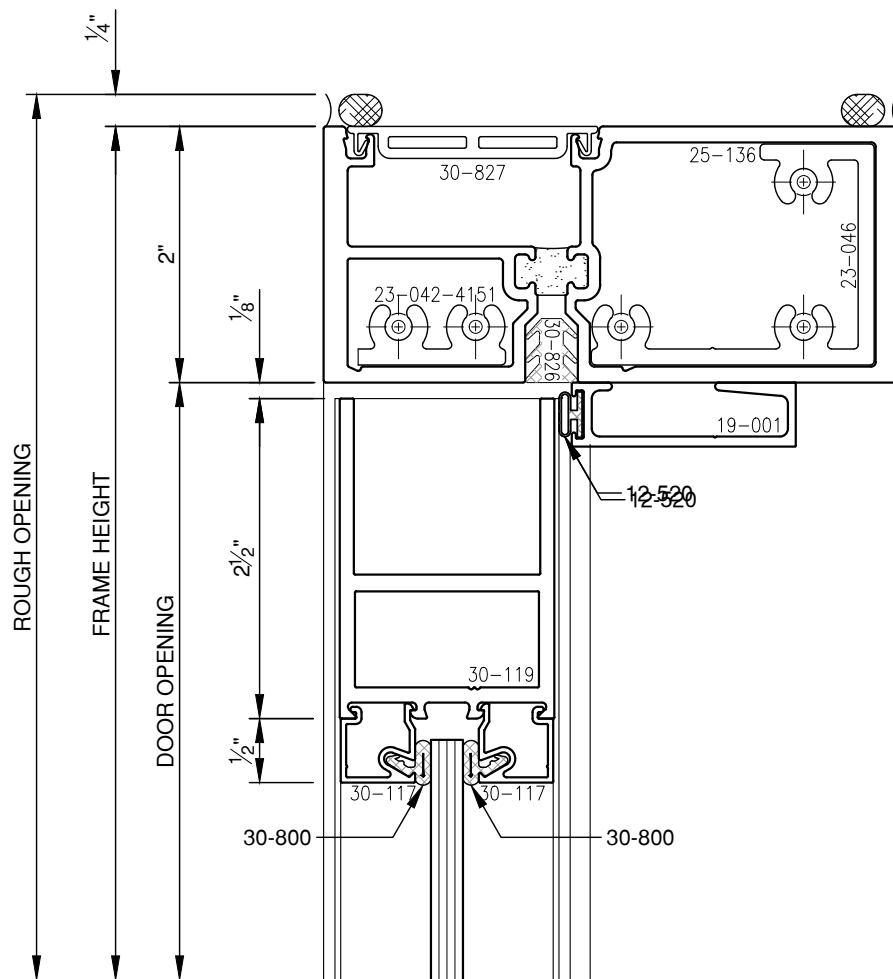

SCALE: 3/4

SCALE: 3/4

PITTC[®] ARCHITECTURAL METALS, INC.

1530 Landmeier Road Elk Grove Village, IL 60007 847-593-3131 fax: 847-593-9946

SCALE: 3/4

SCALE: 3/4

SCALE: 3/4

PITTC[®] ARCHITECTURAL METALS, INC.