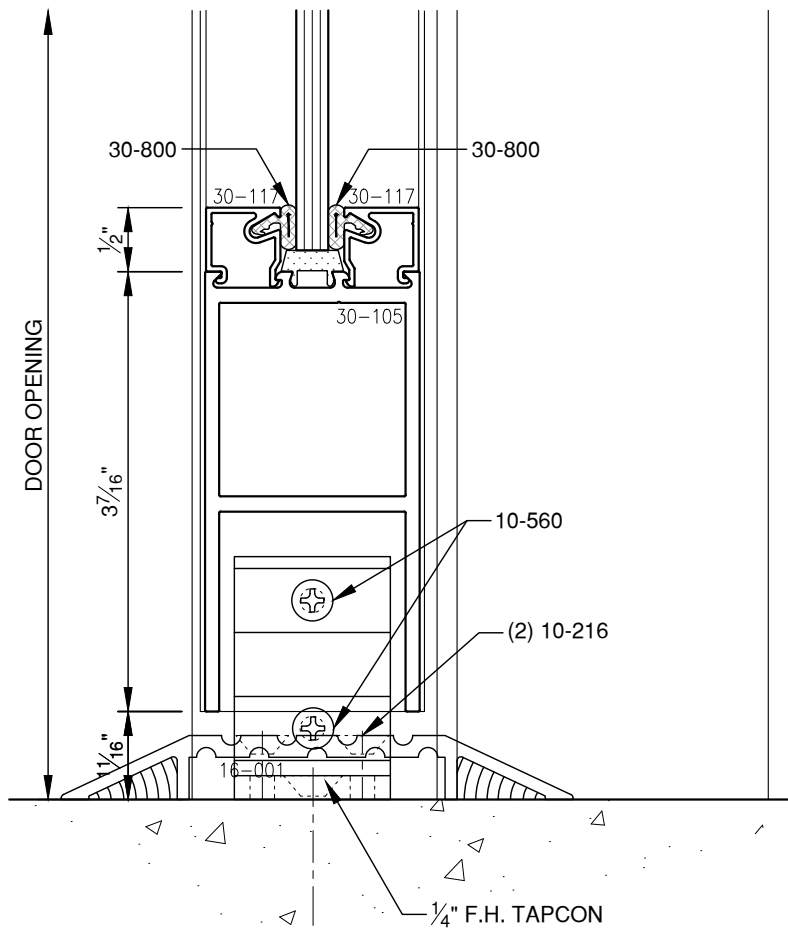

SCALE: 3/4

PITTC[®] ARCHITECTURAL METALS, INC.

1530 Landmeier Road Elk Grove Village, IL 60007 847-593-3131 fax: 847-593-9946

SCALE: 3/4

PITTC[®] ARCHITECTURAL METALS, INC.

1530 Landmeier Road Elk Grove Village, IL 60007 847-593-3131 fax: 847-593-9946