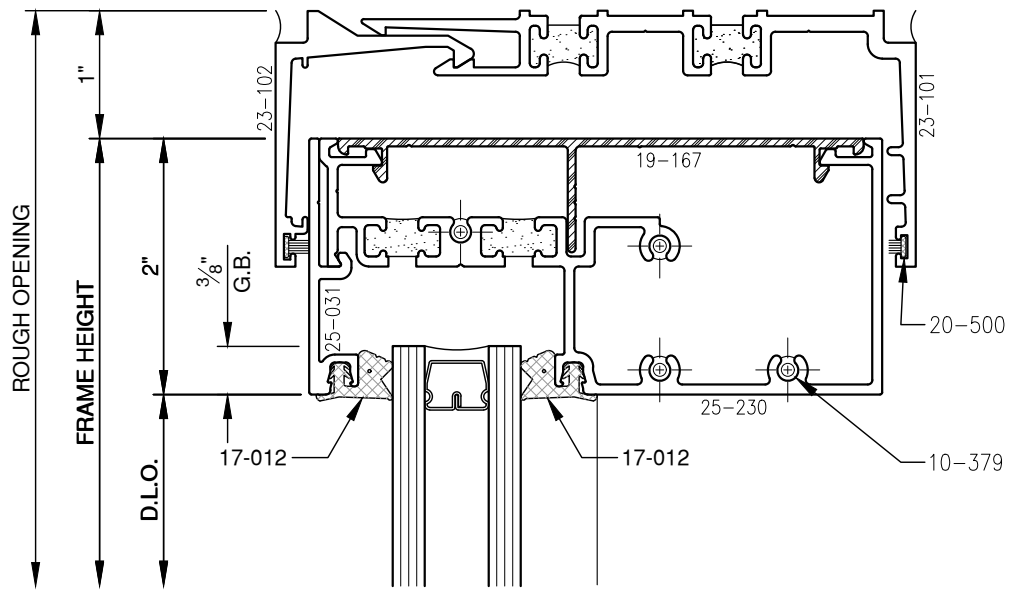

SCALE: 3/4

PITTC[®] ARCHITECTURAL METALS, INC.

1530 Landmeier Road Elk Grove Village, IL 60007 847-593-3131 fax: 847-593-9946

SCALE: 3/4

PITTC[®] ARCHITECTURAL METALS, INC.

1530 Landmeier Road Elk Grove Village, IL 60007 847-593-3131 fax: 847-593-9946