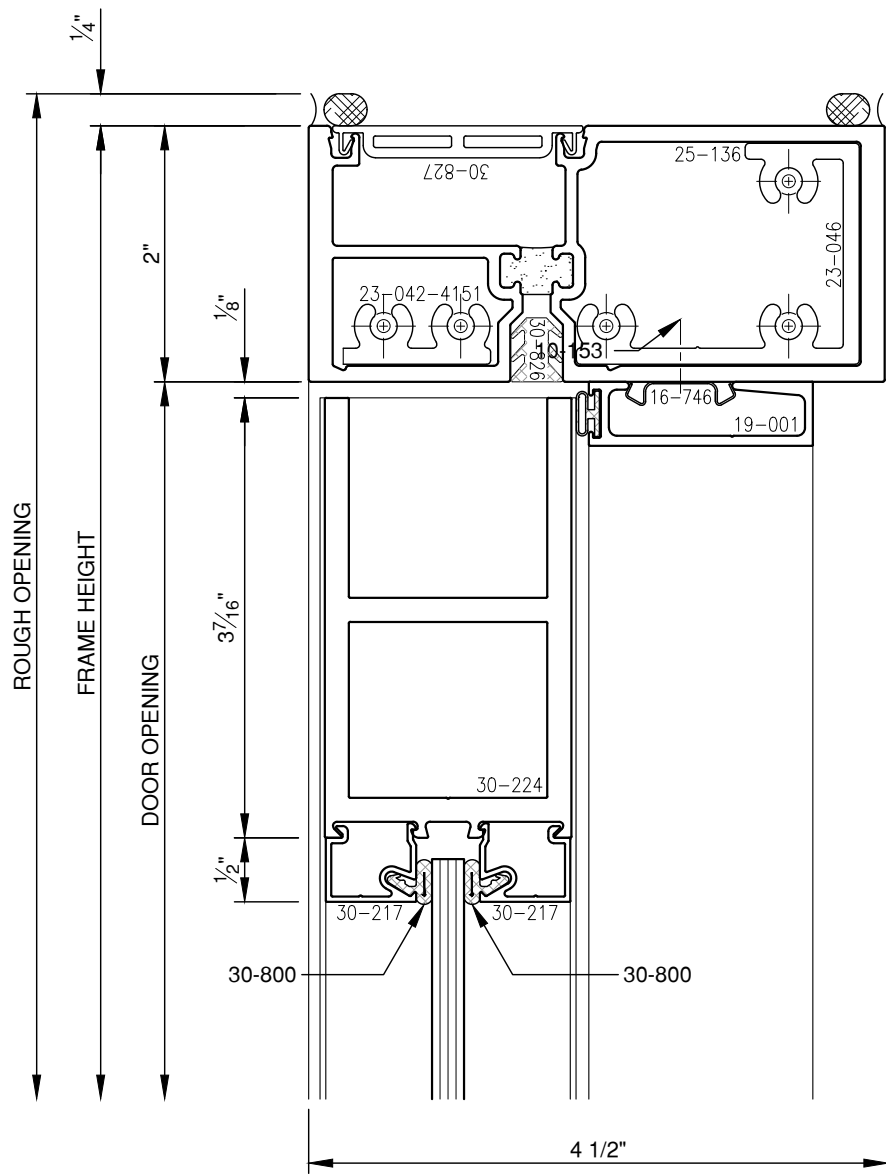

SCALE: 3/4

PITTC[®] ARCHITECTURAL METALS, INC.

1530 Landmeier Road Elk Grove Village, IL 60007 847-593-3131 fax: 847-593-9946

SCALE: 3/4

SCALE: 3/4

PITTC[®] ARCHITECTURAL METALS, INC.

1530 Landmeier Road Elk Grove Village, IL 60007 847-593-3131 fax: 847-593-9946