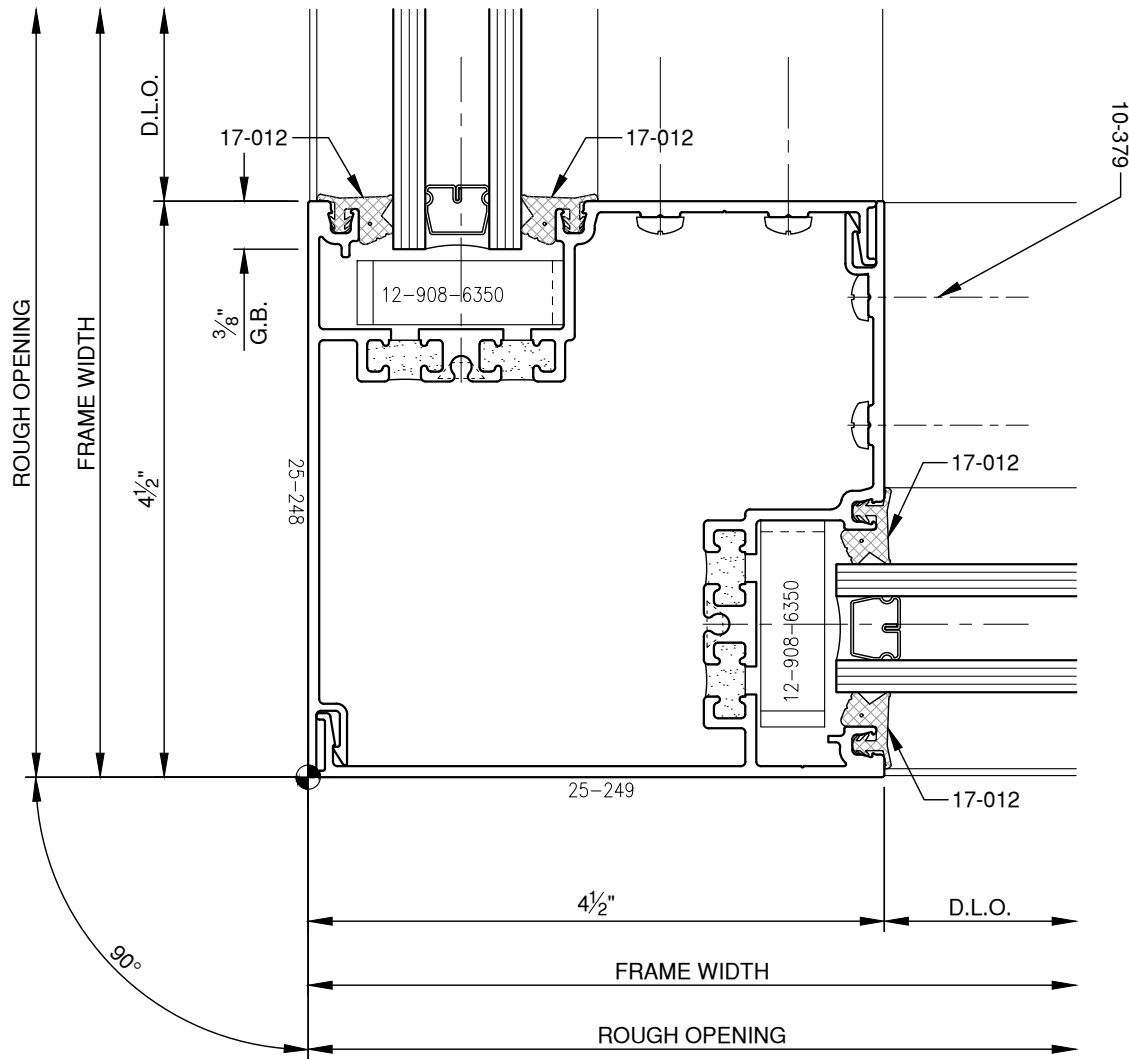

SCALE: 3/4

PITTC® ARCHITECTURAL METALS, INC.

1530 Landmeier Road Elk Grove Village, IL 60007 847-593-3131 fax: 847-593-9946