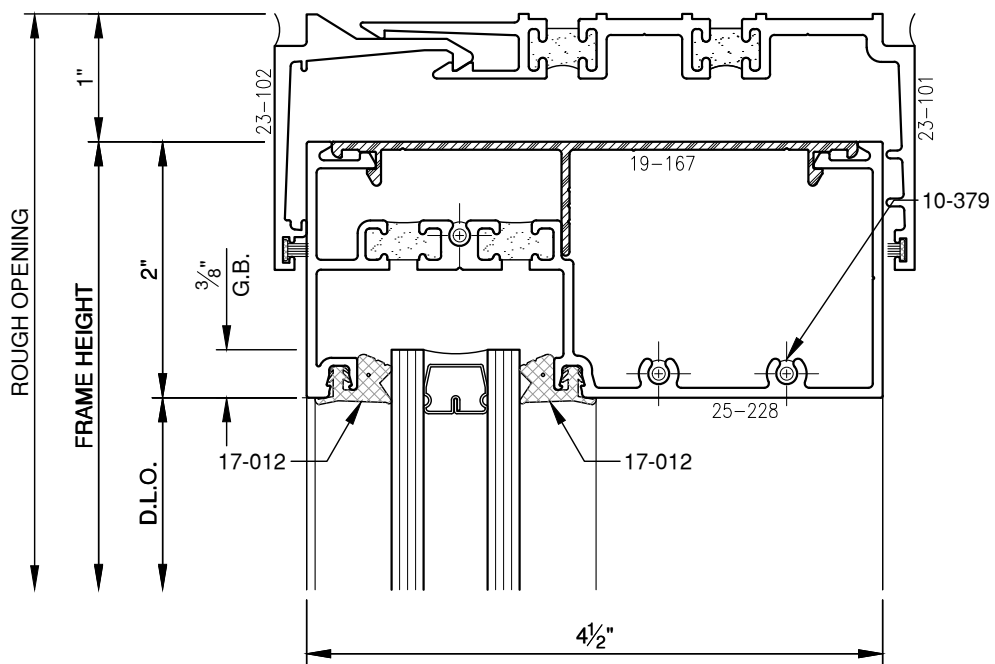

SCALE: 3/4

PITTC® ARCHITECTURAL METALS, INC.

1530 Landmeier Road Elk Grove Village, IL 60007 847-593-3131 fax: 847-593-9946