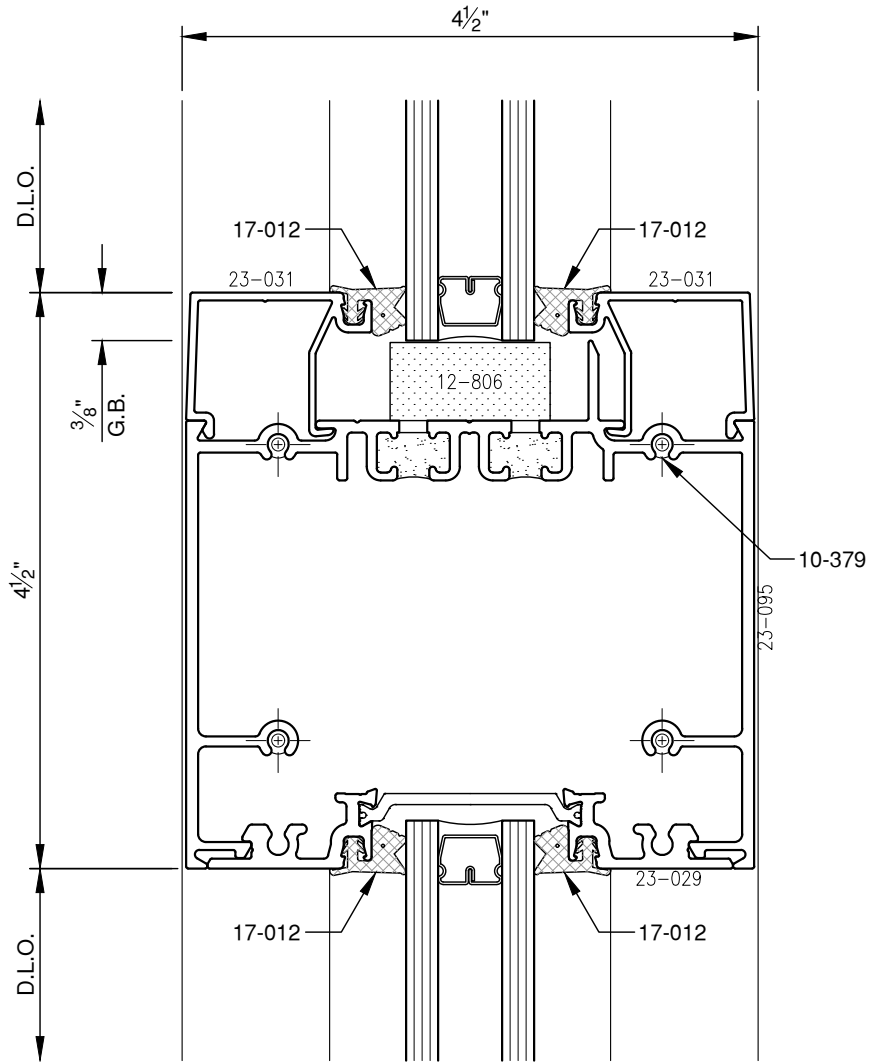

SCALE: 3/4

PITTC® ARCHITECTURAL METALS, INC.

1530 Landmeier Road Elk Grove Village, IL 60007 847-593-3131 fax: 847-593-9946