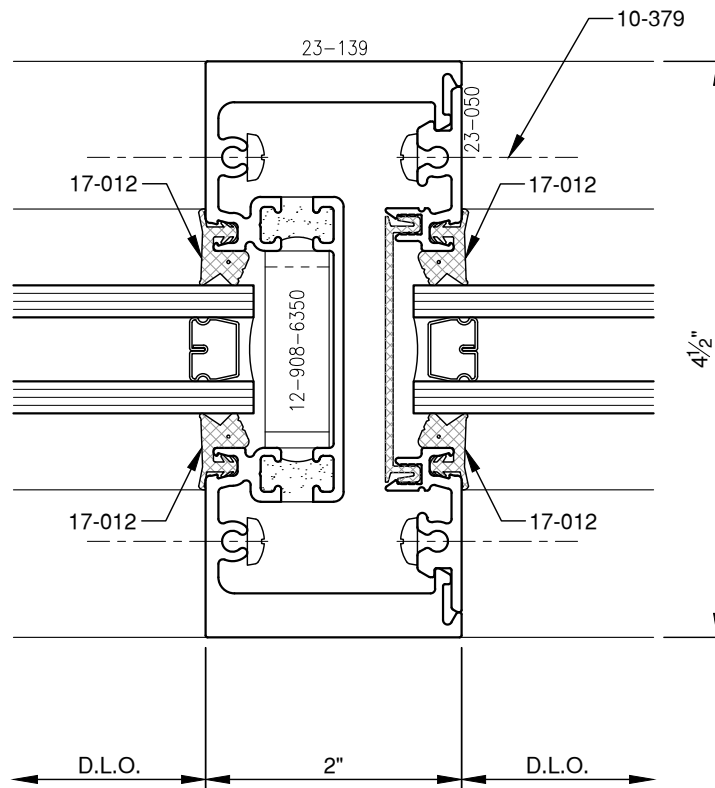

SCALE: 3/4

SCALE: 3/4

SCALE: 3/4

SCALE: 3/4

**PITTC**<sup>®</sup> ARCHITECTURAL METALS, INC.

1530 Landmeier Road Elk Grove Village, IL 60007 847-593-3131 fax: 847-593-9946

SCALE: 3/4

**PITTC<sup>®</sup>** ARCHITECTURAL METALS, INC.