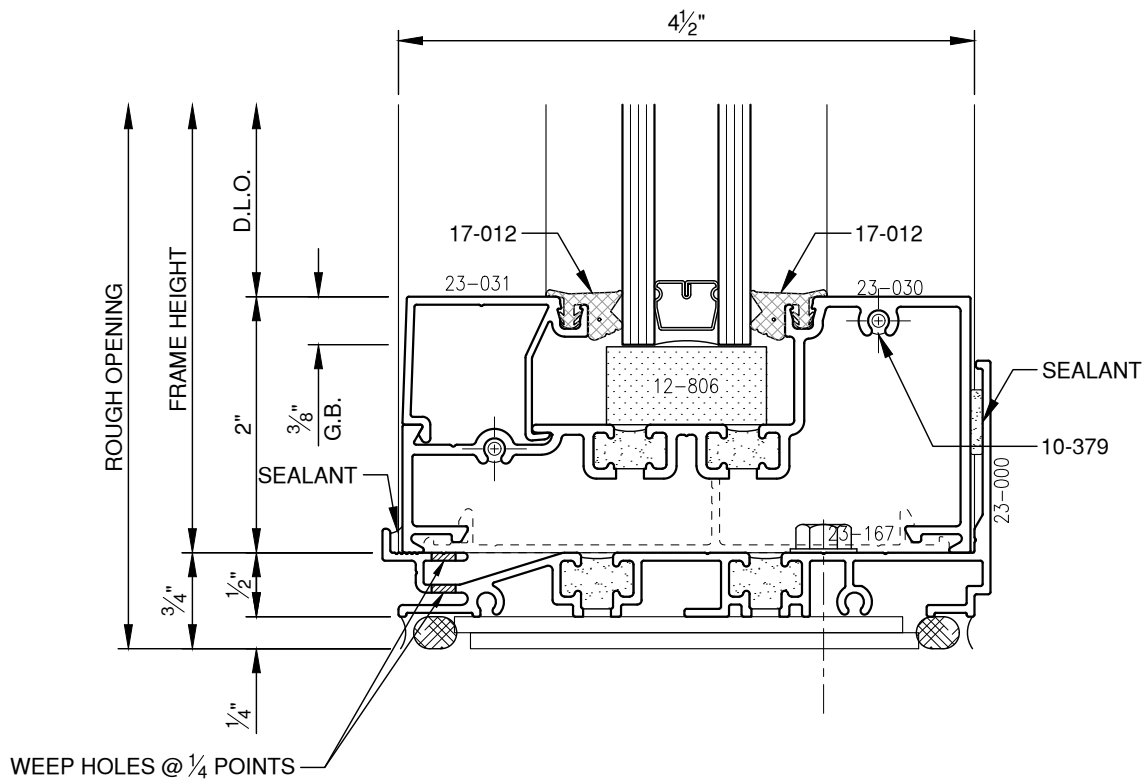

SCALE: 3/4

SCALE: 3/4

SCALE: 3/4

SCALE: 3/4

**PITTC**<sup>®</sup> ARCHITECTURAL METALS, INC.

1530 Landmeier Road Elk Grove Village, IL 60007 847-593-3131 fax: 847-593-9946

SCALE: 3/4

**PITTC<sup>®</sup>** ARCHITECTURAL METALS, INC.