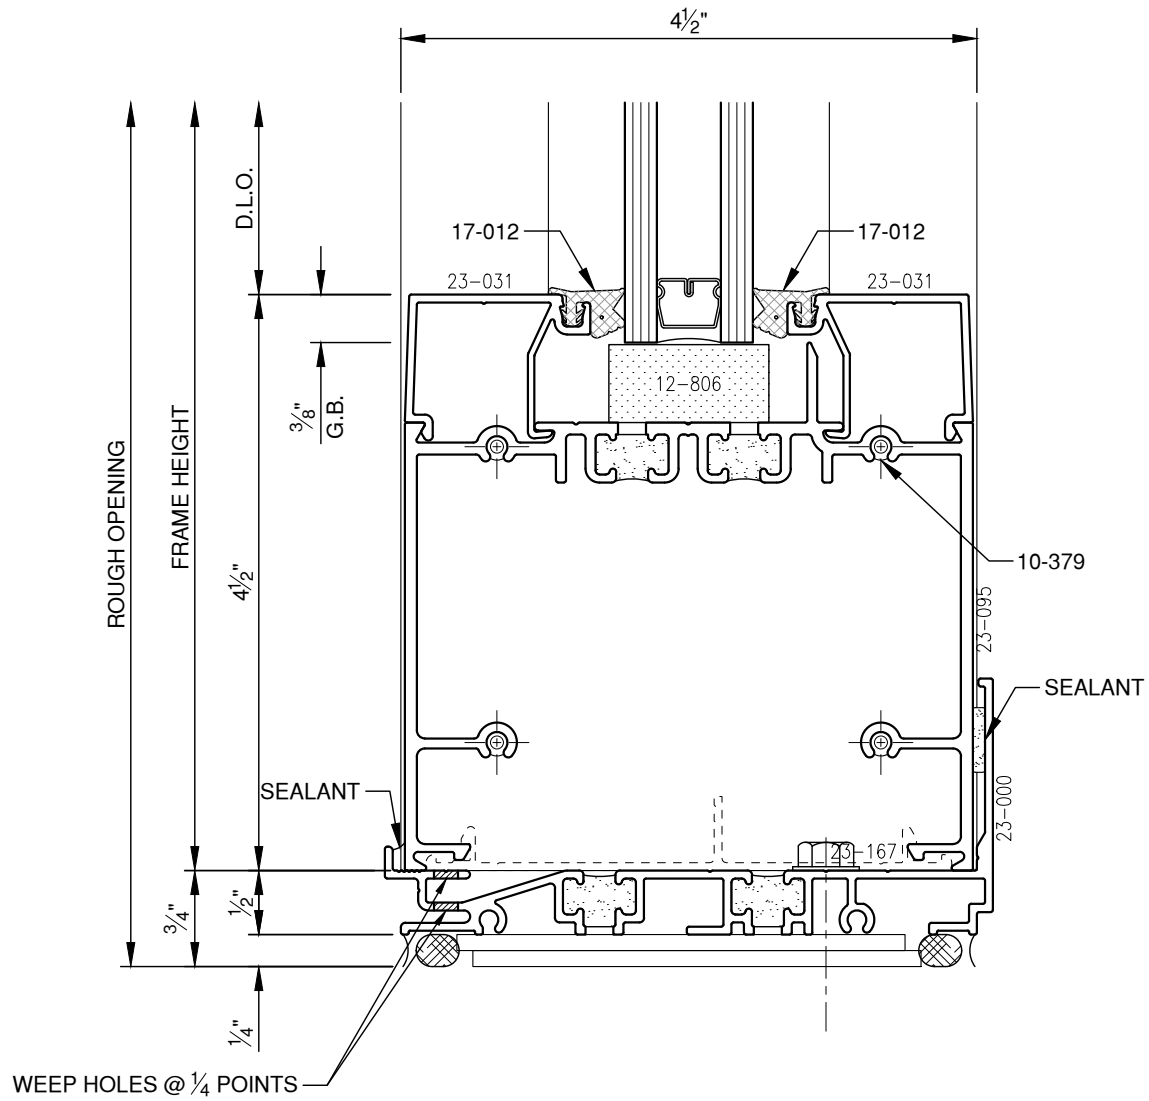

SCALE: 3/4

SCALE: 3/4

SCALE: 3/4

SCALE: 3/4

**PITTC**<sup>®</sup> ARCHITECTURAL METALS, INC.

1530 Landmeier Road Elk Grove Village, IL 60007 847-593-3131 fax: 847-593-9946

SCALE: 3/4

**PITTC<sup>®</sup>** ARCHITECTURAL METALS, INC.