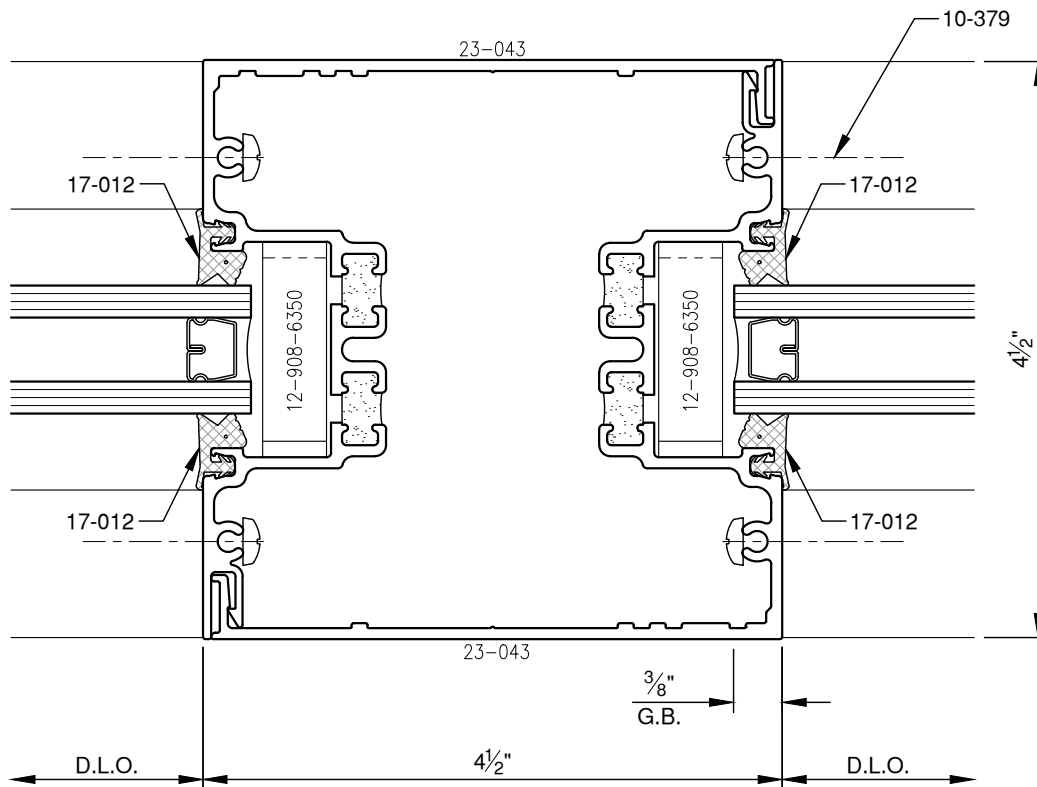

SCALE: 3/4

SCALE: 3/4

SCALE: 3/4

**PITTC**<sup>®</sup> ARCHITECTURAL METALS, INC.

1530 Landmeier Road Elk Grove Village, IL 60007 847-593-3131 fax: 847-593-9946

SCALE: 3/4

SCALE: 3/4

**PITTC<sup>®</sup>** ARCHITECTURAL METALS, INC.