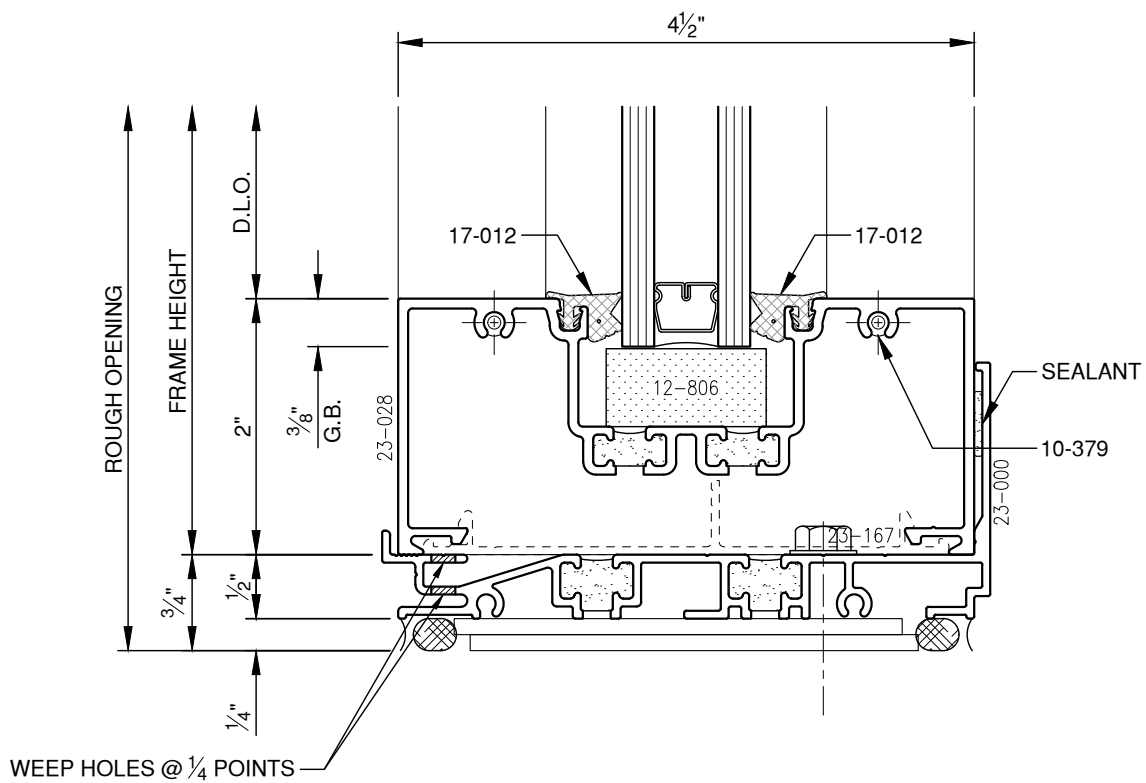

SCALE: 3/4

SCALE: 3/4

SCALE: 3/4

**PITTC**<sup>®</sup> ARCHITECTURAL METALS, INC.

1530 Landmeier Road Elk Grove Village, IL 60007 847-593-3131 fax: 847-593-9946

SCALE: 3/4

SCALE: 3/4

**PITTC<sup>®</sup>** ARCHITECTURAL METALS, INC.