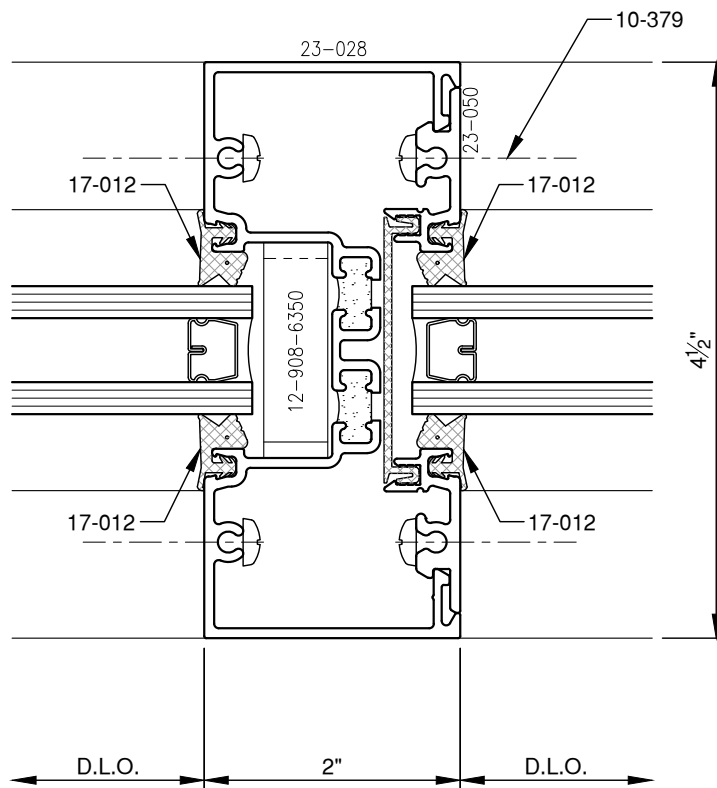

SCALE: 3/4

SCALE: 3/4

SCALE: 3/4

**PITTC**<sup>®</sup> ARCHITECTURAL METALS, INC.

1530 Landmeier Road Elk Grove Village, IL 60007 847-593-3131 fax: 847-593-9946

SCALE: 3/4

SCALE: 3/4

**PITTC<sup>®</sup>** ARCHITECTURAL METALS, INC.