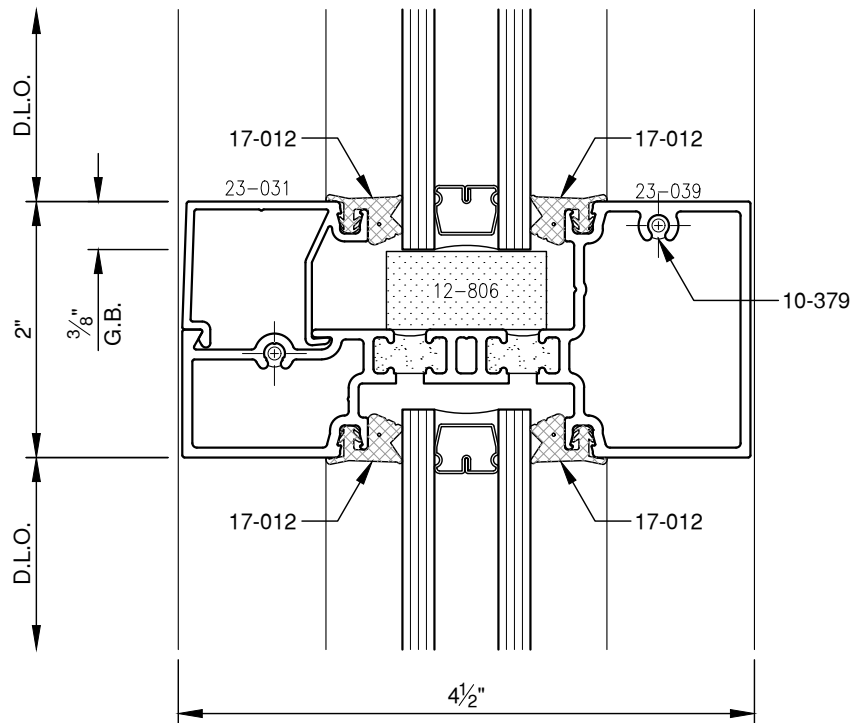

SCALE: 3/4

SCALE: 3/4

**PITTC<sup>®</sup>** ARCHITECTURAL METALS, INC.

1530 Landmeier Road Elk Grove Village, IL 60007 847-593-3131 fax: 847-593-9946

SCALE: 3/4

**PITTC**<sup>®</sup> ARCHITECTURAL METALS, INC.