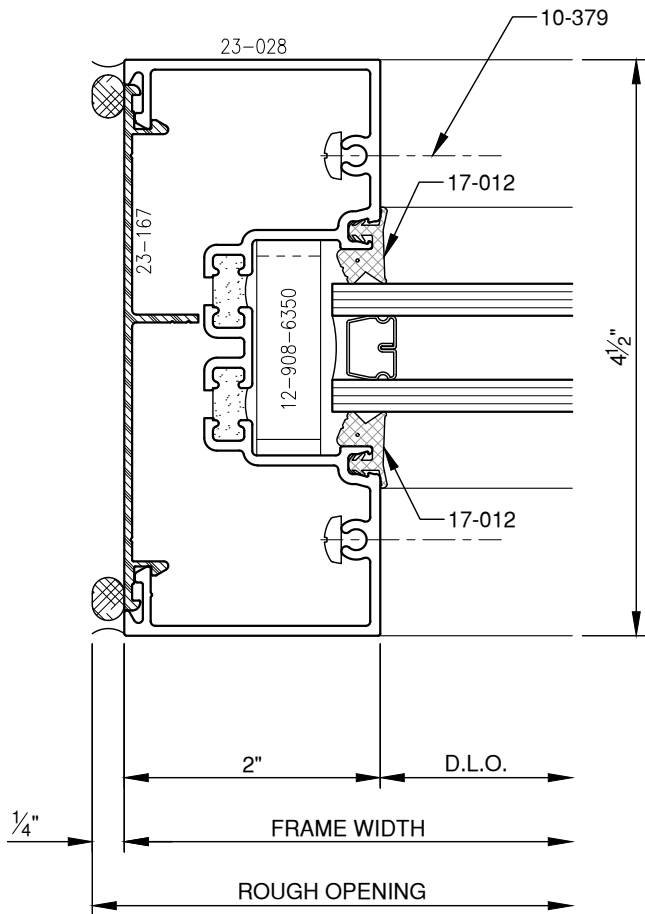

SCALE: 3/4

SCALE: 3/4

SCALE: 3/4

**PITTC**<sup>®</sup> ARCHITECTURAL METALS, INC.

1530 Landmeier Road Elk Grove Village, IL 60007 847-593-3131 fax: 847-593-9946

SCALE: 3/4

SCALE: 3/4

**PITTC<sup>®</sup>** ARCHITECTURAL METALS, INC.