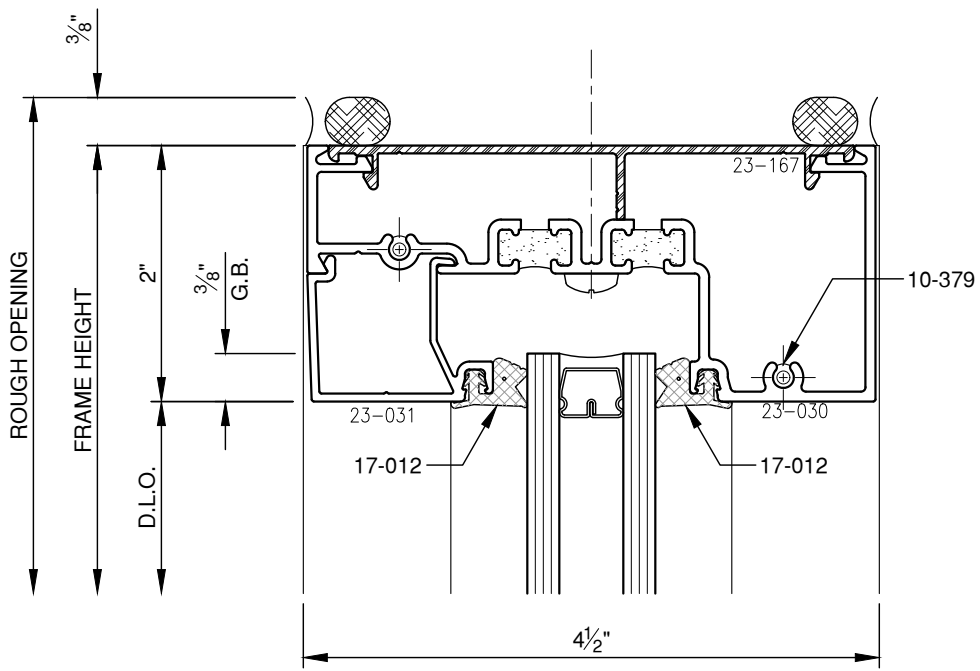

SCALE: 3/4

SCALE: 3/4

**PITTC<sup>®</sup>** ARCHITECTURAL METALS, INC.

1530 Landmeier Road Elk Grove Village, IL 60007 847-593-3131 fax: 847-593-9946

SCALE: 3/4

**PITTC**<sup>®</sup> ARCHITECTURAL METALS, INC.