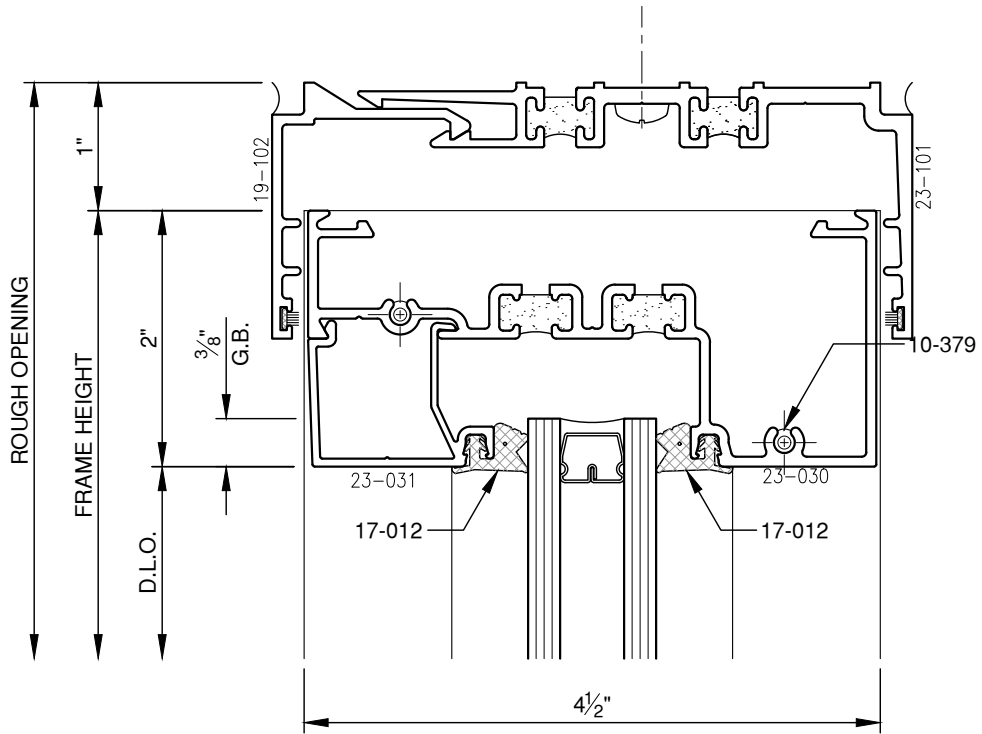

SCALE: 3/4

PITTC® ARCHITECTURAL METALS, INC.

1530 Landmeier Road Elk Grove Village, IL 60007 847-593-3131 fax: 847-593-9946