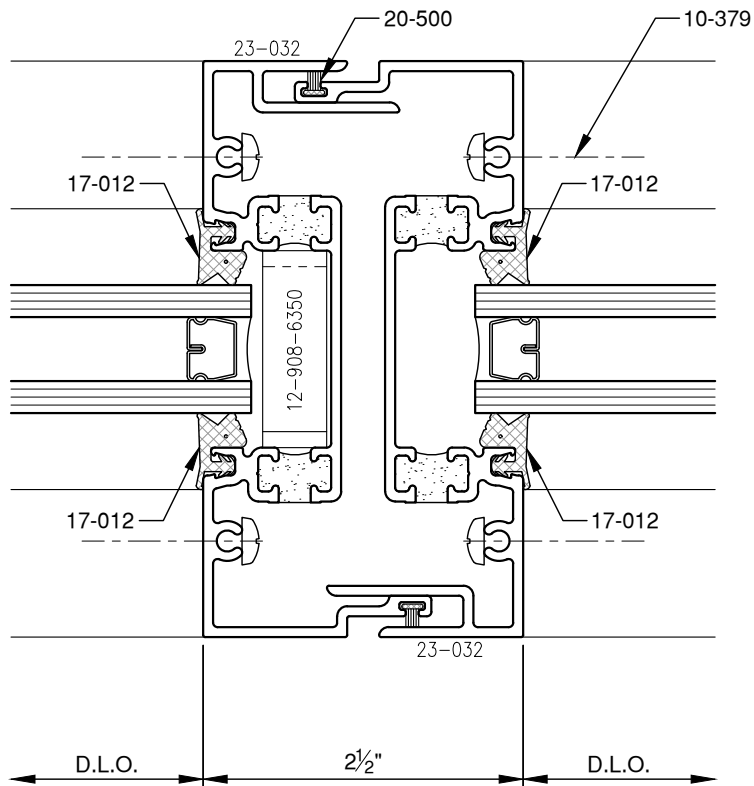

tmsxt-60

SCALE: 3/4

PITTC® ARCHITECTURAL METALS, INC.

1530 Landmeier Road Elk Grove Village, IL 60007 847-593-3131 fax: 847-593-9946