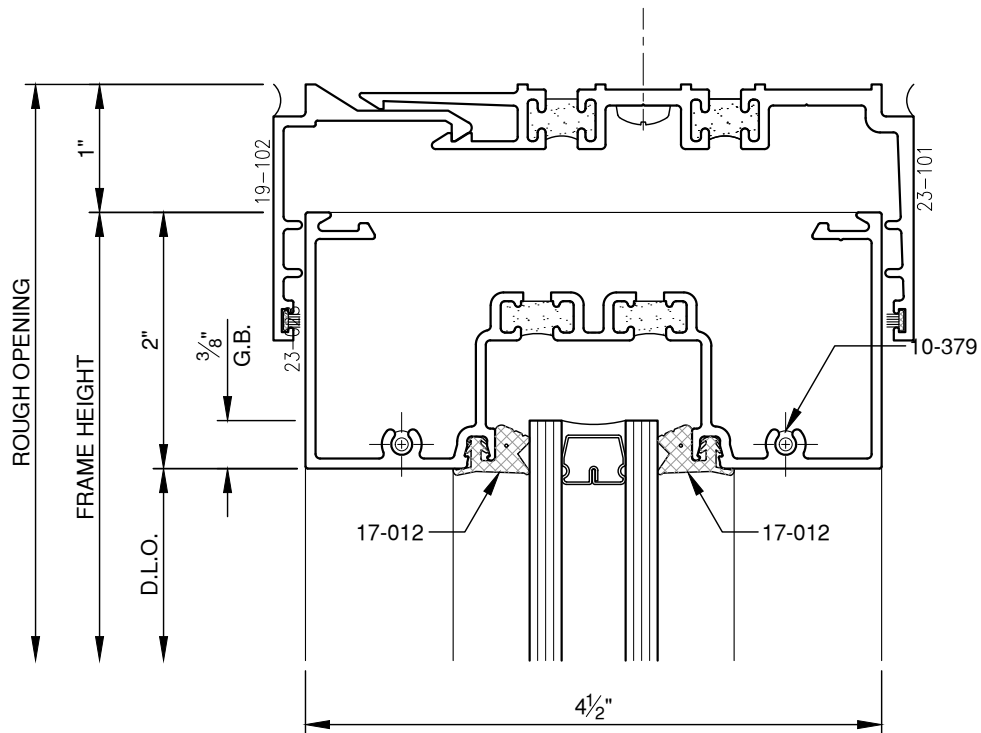

SCALE: 3/4

PITTC® ARCHITECTURAL METALS, INC.

1530 Landmeier Road Elk Grove Village, IL 60007 847-593-3131 fax: 847-593-9946