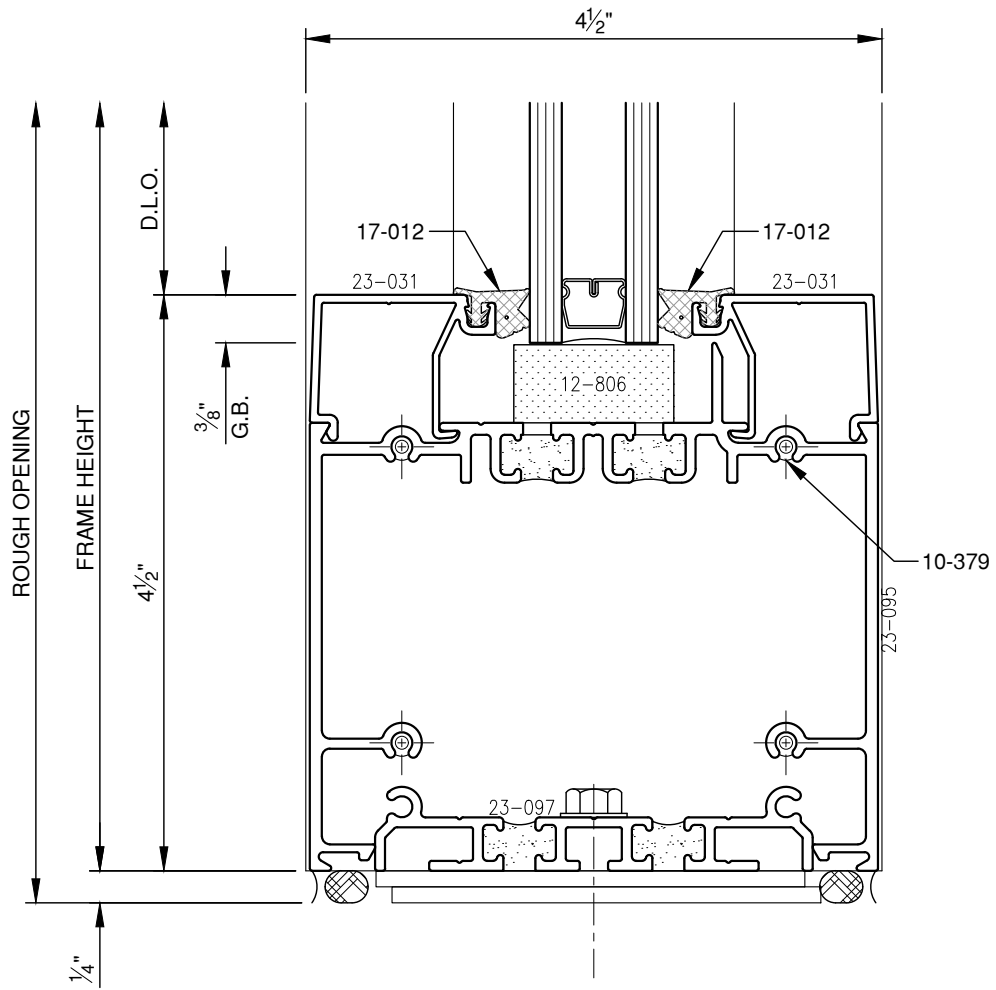

SCALE: 3/4

SCALE: 3/4

SCALE: 3/4

SCALE: 3/4

**PITTC**<sup>®</sup> ARCHITECTURAL METALS, INC.

1530 Landmeier Road Elk Grove Village, IL 60007 847-593-3131 fax: 847-593-9946

SCALE: 3/4

**PITTC<sup>®</sup>** ARCHITECTURAL METALS, INC.