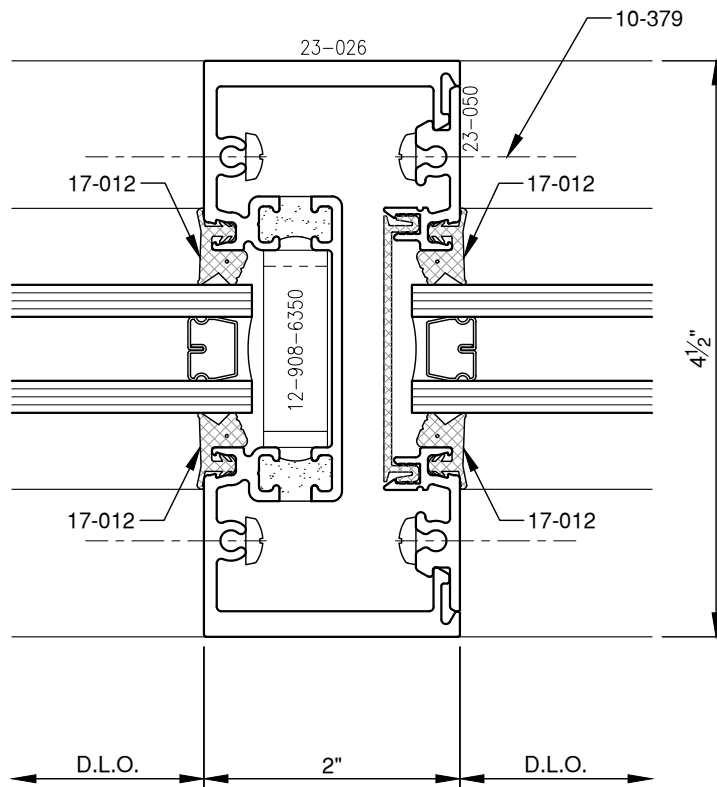

SCALE: 3/4

SCALE: 3/4

SCALE: 3/4

SCALE: 3/4

**PITTC**<sup>®</sup> ARCHITECTURAL METALS, INC.

1530 Landmeier Road Elk Grove Village, IL 60007 847-593-3131 fax: 847-593-9946

SCALE: 3/4

**PITTC<sup>®</sup>** ARCHITECTURAL METALS, INC.