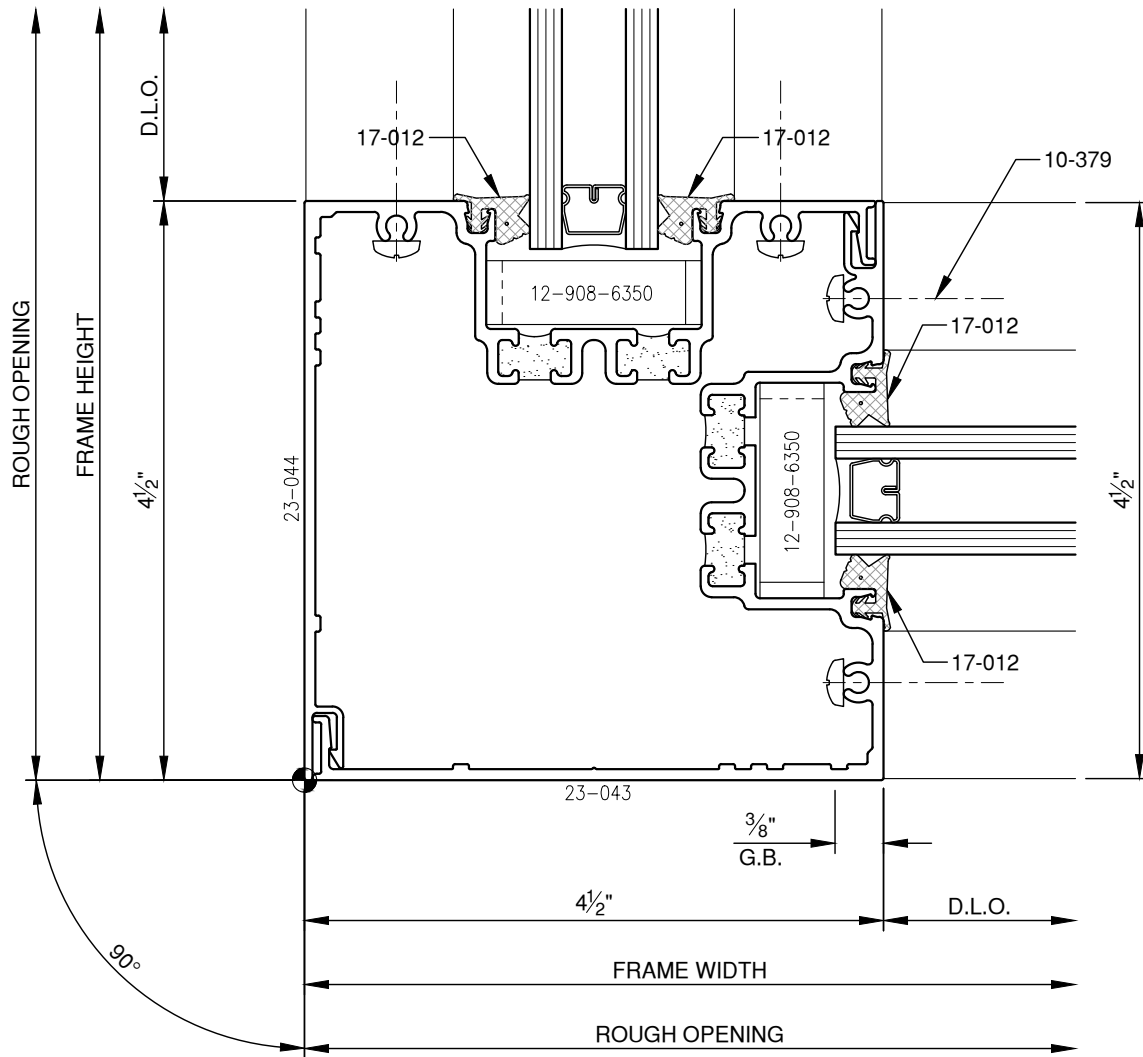

SCALE: 3/4

SCALE: 3/4

SCALE: 3/4

**PITTC**<sup>®</sup> ARCHITECTURAL METALS, INC.

1530 Landmeier Road Elk Grove Village, IL 60007 847-593-3131 fax: 847-593-9946

SCALE: 3/4

SCALE: 3/4

**PITTC<sup>®</sup>** ARCHITECTURAL METALS, INC.