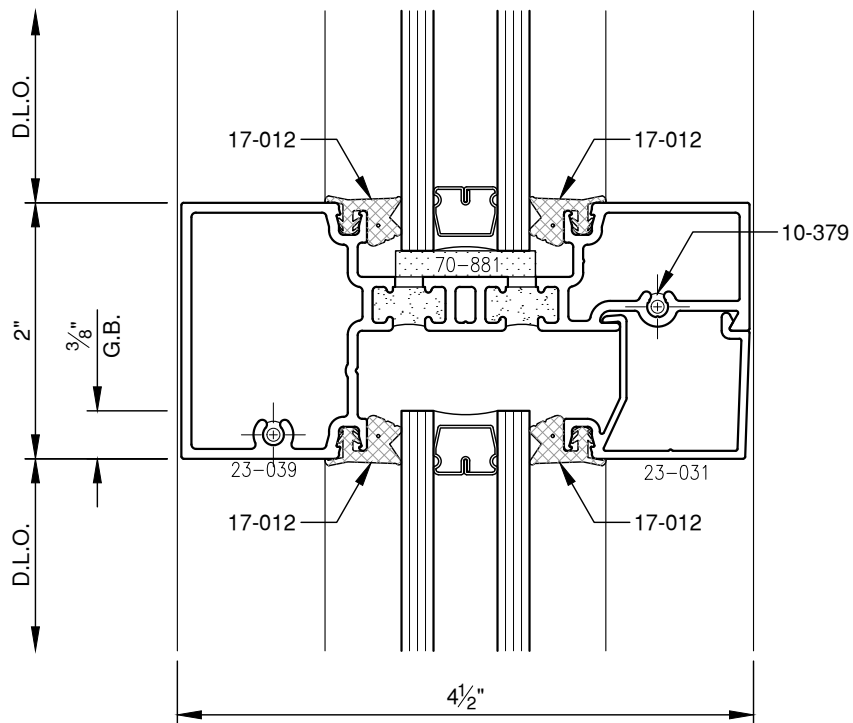

SCALE: 3/4

PITTC® ARCHITECTURAL METALS, INC.

1530 Landmeier Road Elk Grove Village, IL 60007 847-593-3131 fax: 847-593-9946