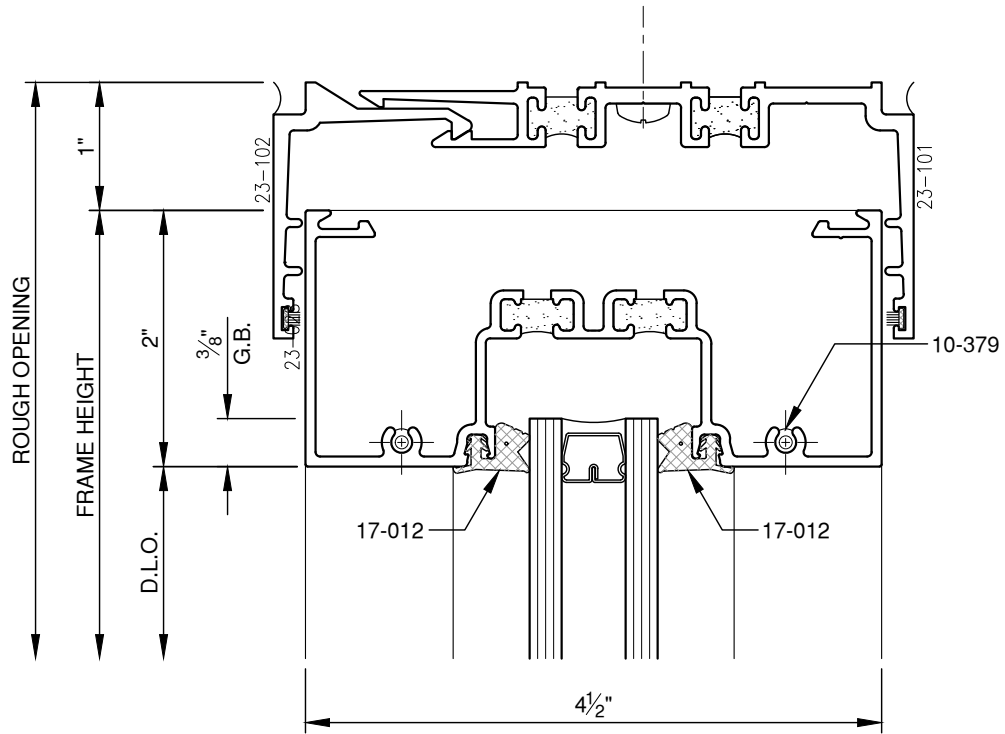

SCALE: 3/4

PITTC® ARCHITECTURAL METALS, INC.

1530 Landmeier Road Elk Grove Village, IL 60007 847-593-3131 fax: 847-593-9946