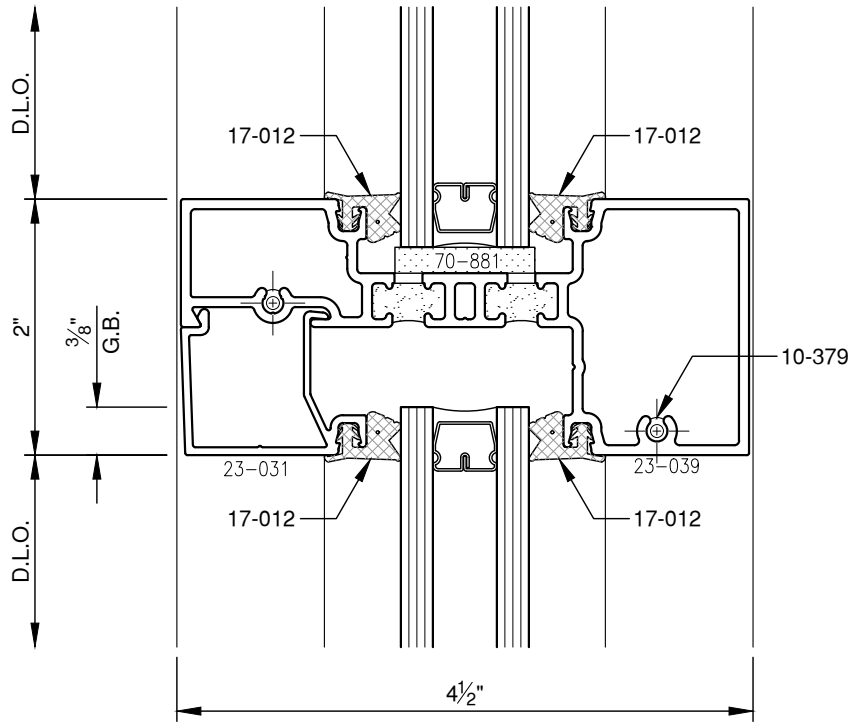

SCALE: 3/4

SCALE: 3/4

SCALE: 3/4

PITTC® ARCHITECTURAL METALS, INC.

1530 Landmeier Road Elk Grove Village, IL 60007 847-593-3131 fax: 847-593-9946

SCALE: 3/4

PITTC[®] ARCHITECTURAL METALS, INC.

1530 Landmeier Road Elk Grove Village, IL 60007 847-593-3131 fax: 847-593-9946