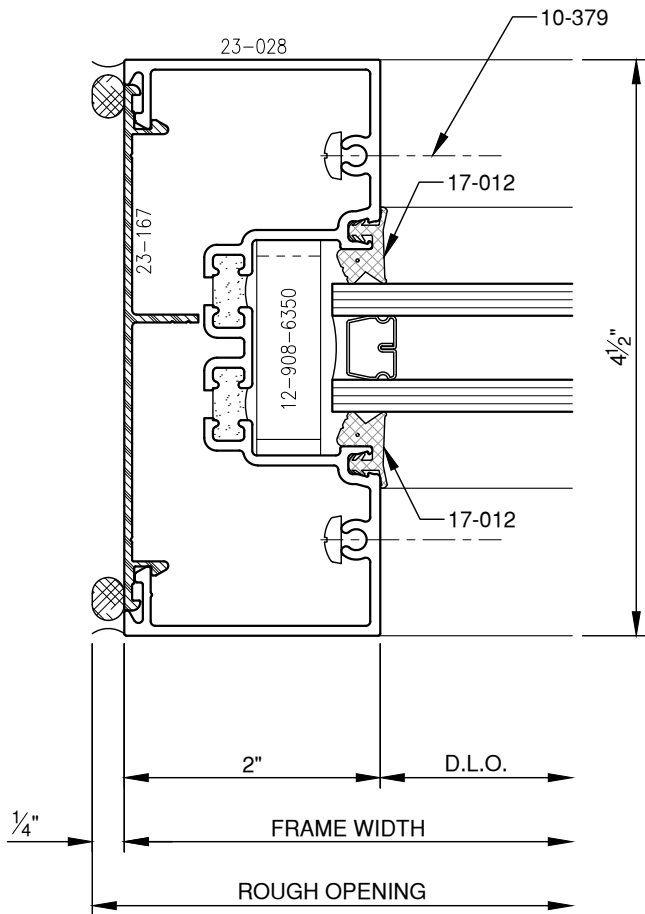

SCALE: 3/4

PITTC® ARCHITECTURAL METALS, INC.

1530 Landmeier Road Elk Grove Village, IL 60007 847-593-3131 fax: 847-593-9946