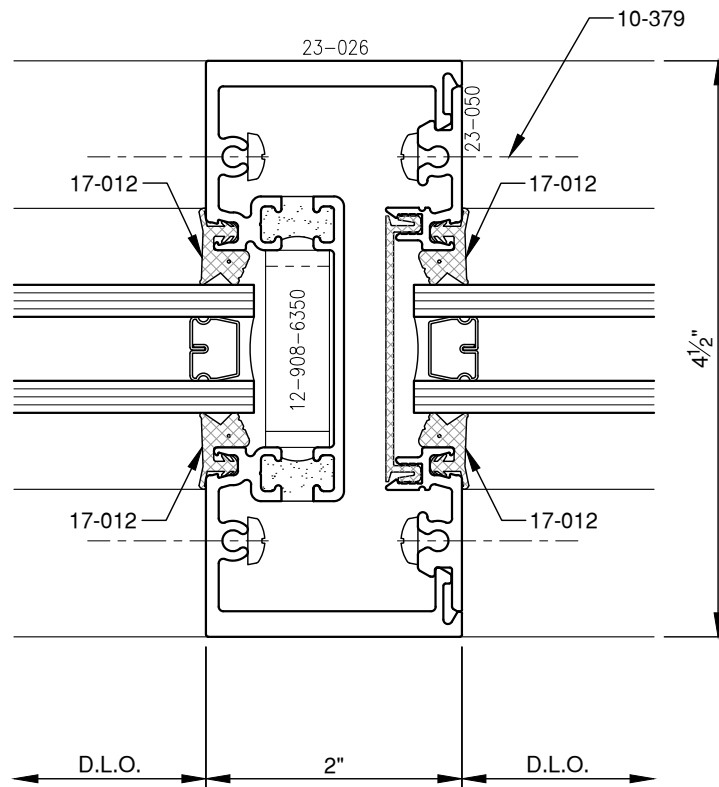

SCALE: 3/4

SCALE: 3/4

PITTC[®] ARCHITECTURAL METALS, INC.

1530 Landmeier Road Elk Grove Village, IL 60007 847-593-3131 fax: 847-593-9946

SCALE: 3/4

PITTC[®] ARCHITECTURAL METALS, INC.

1530 Landmeier Road Elk Grove Village, IL 60007 847-593-3131 fax: 847-593-9946