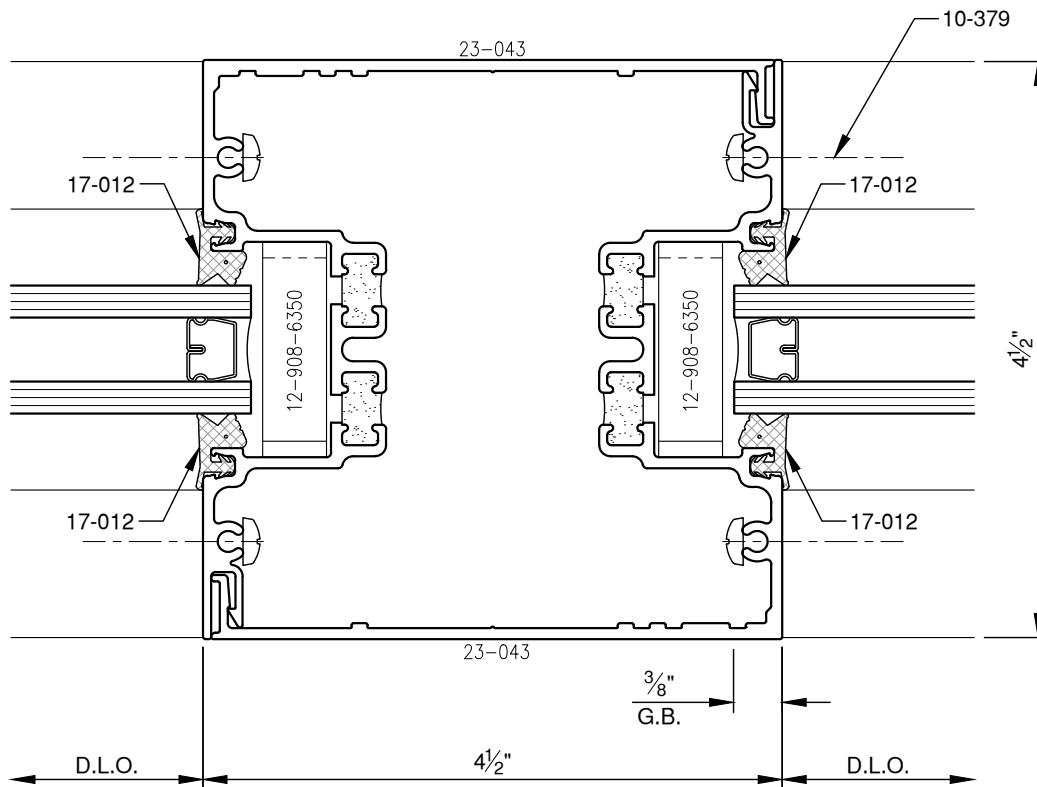

SCALE: 3/4

PITTC[®] ARCHITECTURAL METALS, INC.

1530 Landmeier Road Elk Grove Village, IL 60007 847-593-3131 fax: 847-593-9946

SCALE: 3/4

SCALE: 3/4

PITTC[®] ARCHITECTURAL METALS, INC.

1530 Landmeier Road Elk Grove Village, IL 60007 847-593-3131 fax: 847-593-9946