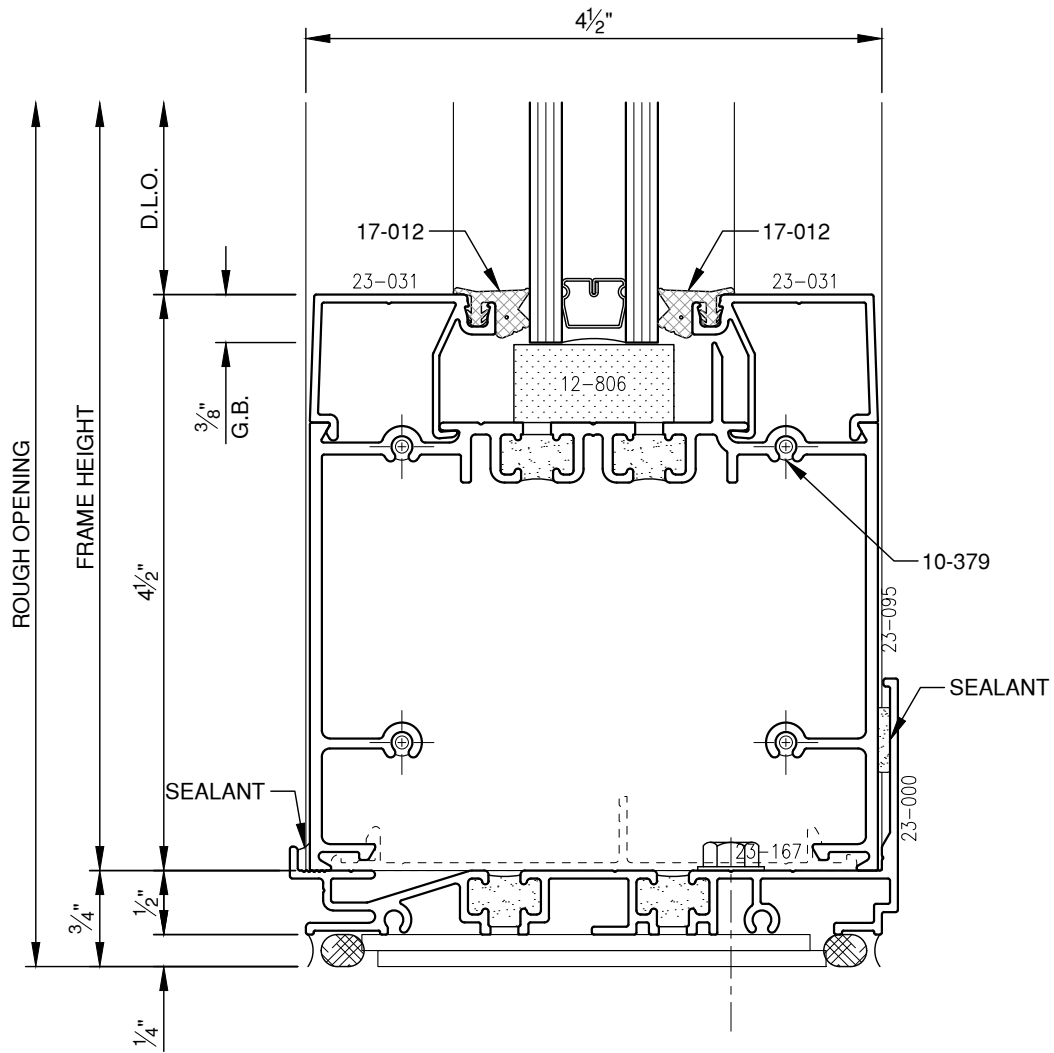

SCALE: 3/4

SCALE: 3/4

PITTC[®] ARCHITECTURAL METALS, INC.

1530 Landmeier Road Elk Grove Village, IL 60007 847-593-3131 fax: 847-593-9946

SCALE: 3/4

PITTC[®] ARCHITECTURAL METALS, INC.

1530 Landmeier Road Elk Grove Village, IL 60007 847-593-3131 fax: 847-593-9946