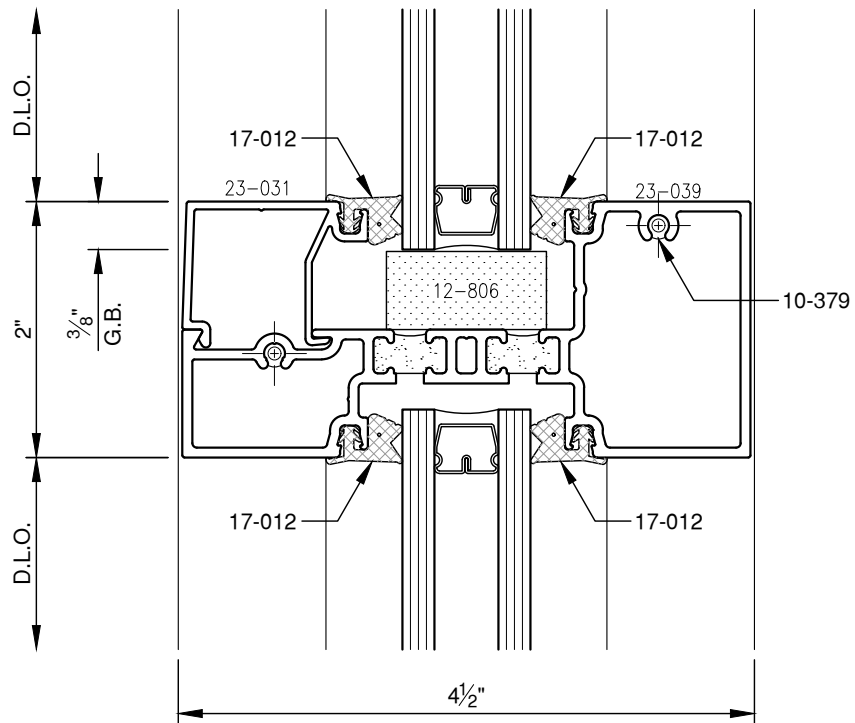

SCALE: 3/4

SCALE: 3/4

SCALE: 3/4

PITTC® ARCHITECTURAL METALS, INC.

1530 Landmeier Road Elk Grove Village, IL 60007 847-593-3131 fax: 847-593-9946

SCALE: 3/4

PITTC[®] ARCHITECTURAL METALS, INC.

1530 Landmeier Road Elk Grove Village, IL 60007 847-593-3131 fax: 847-593-9946