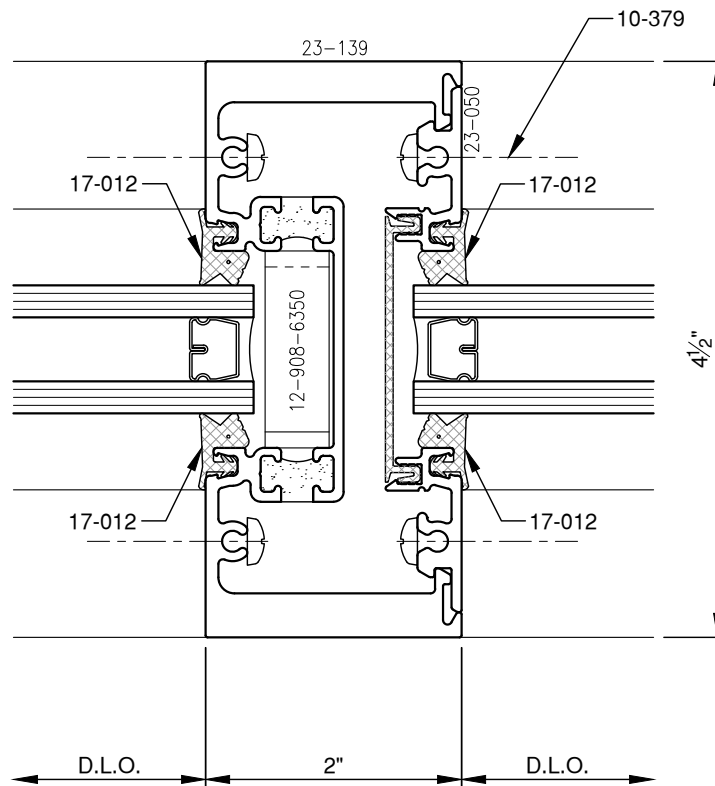

SCALE: 3/4

PITTC® ARCHITECTURAL METALS, INC.

1530 Landmeier Road Elk Grove Village, IL 60007 847-593-3131 fax: 847-593-9946