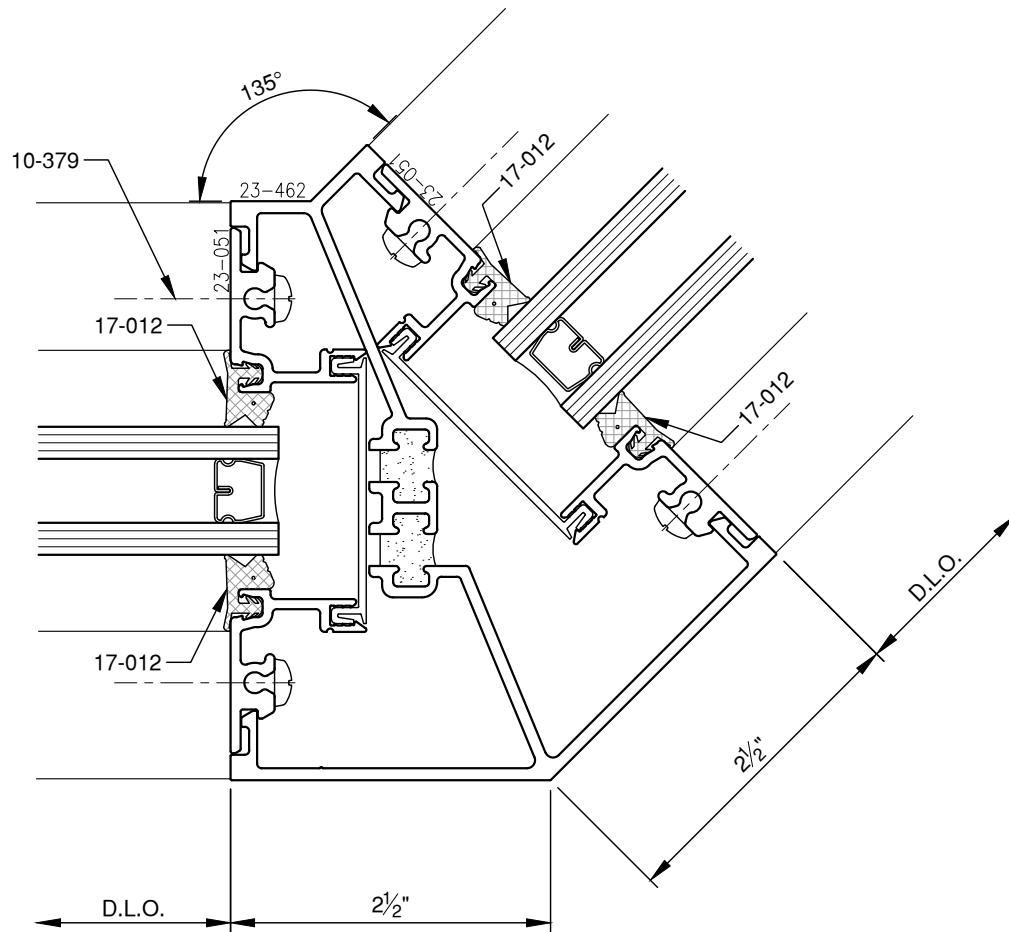

SCALE: 3/4

PITTC® ARCHITECTURAL METALS, INC.

1530 Landmeier Road Elk Grove Village, IL 60007 847-593-3131 fax: 847-593-9946