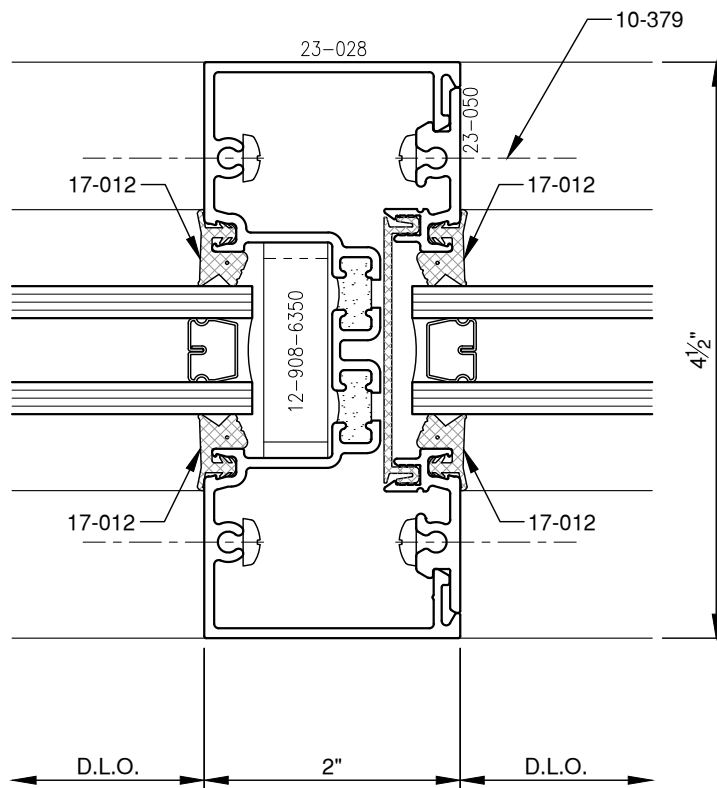

SCALE: 3/4

PITTC[®] ARCHITECTURAL METALS, INC.

1530 Landmeier Road Elk Grove Village, IL 60007 847-593-3131 fax: 847-593-9946

SCALE: 3/4

SCALE: 3/4

PITTC[®] ARCHITECTURAL METALS, INC.

1530 Landmeier Road Elk Grove Village, IL 60007 847-593-3131 fax: 847-593-9946