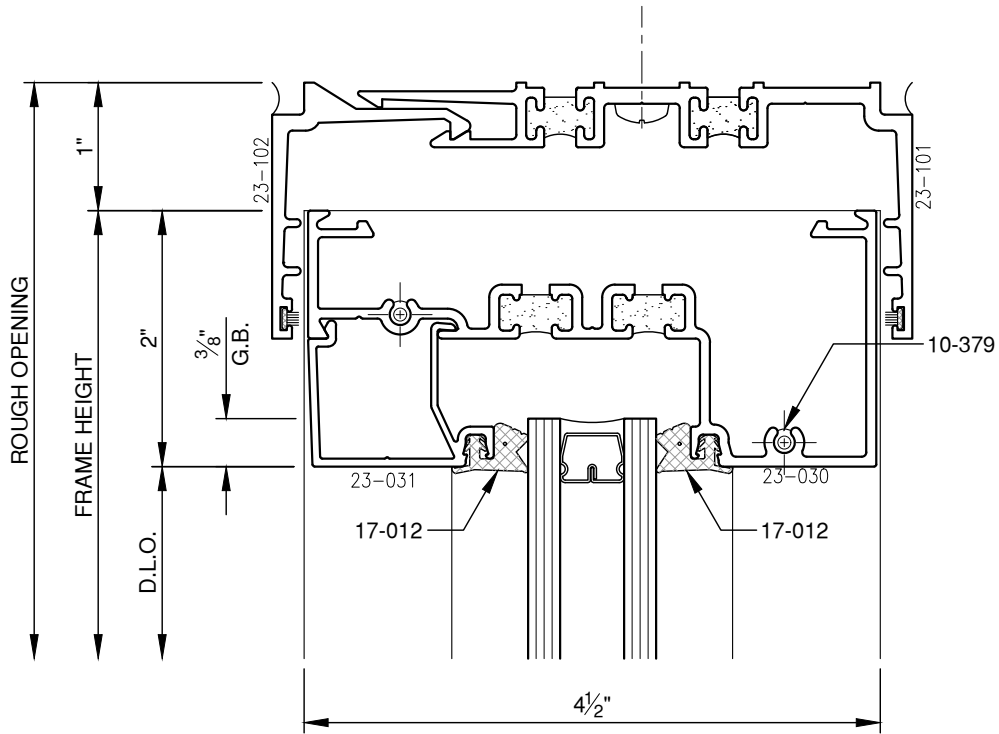

SCALE: 3/4

SCALE: 3/4

PITTC[®] ARCHITECTURAL METALS, INC.

1530 Landmeier Road Elk Grove Village, IL 60007 847-593-3131 fax: 847-593-9946

SCALE: 3/4

PITTC[®] ARCHITECTURAL METALS, INC.

1530 Landmeier Road Elk Grove Village, IL 60007 847-593-3131 fax: 847-593-9946