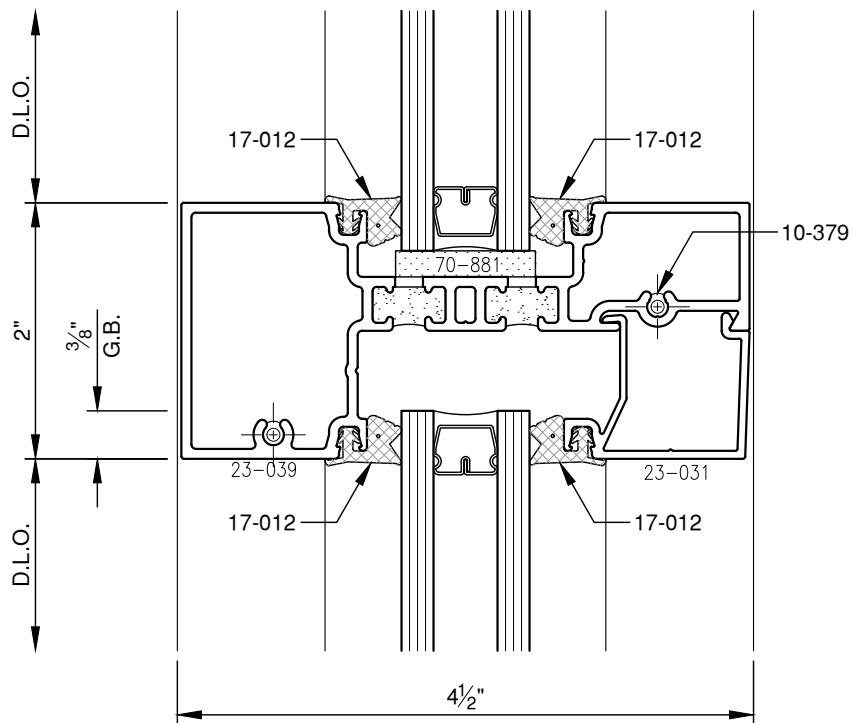

SCALE: 3/4

SCALE: 3/4

SCALE: 3/4

PITTC® ARCHITECTURAL METALS, INC.

1530 Landmeier Road Elk Grove Village, IL 60007 847-593-3131 fax: 847-593-9946

SCALE: 3/4

PITTC[®] ARCHITECTURAL METALS, INC.

1530 Landmeier Road Elk Grove Village, IL 60007 847-593-3131 fax: 847-593-9946