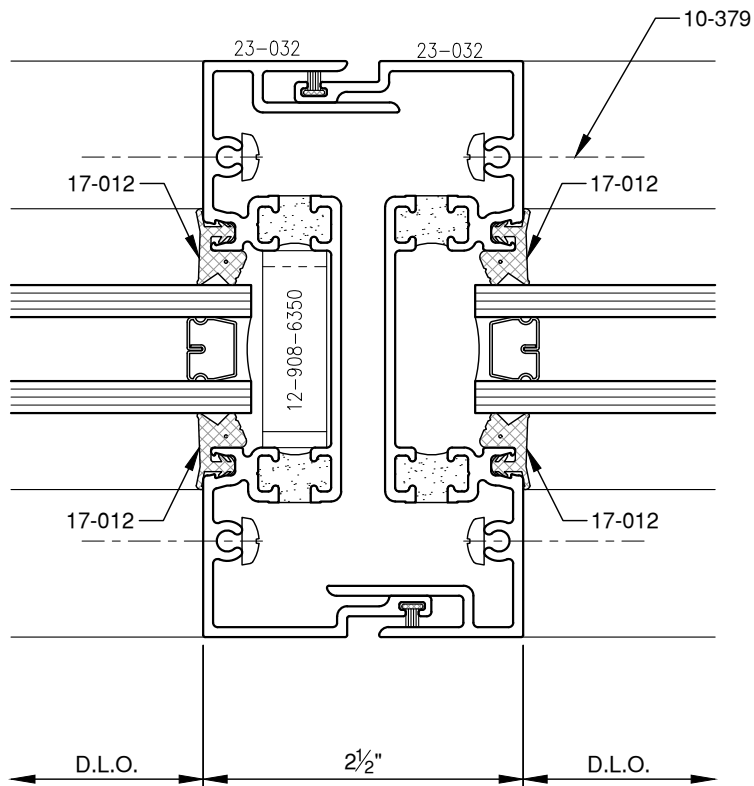

tmsxt-60

SCALE: 3/4

PITTC® ARCHITECTURAL METALS, INC.

1530 Landmeier Road Elk Grove Village, IL 60007 847-593-3131 fax: 847-593-9946