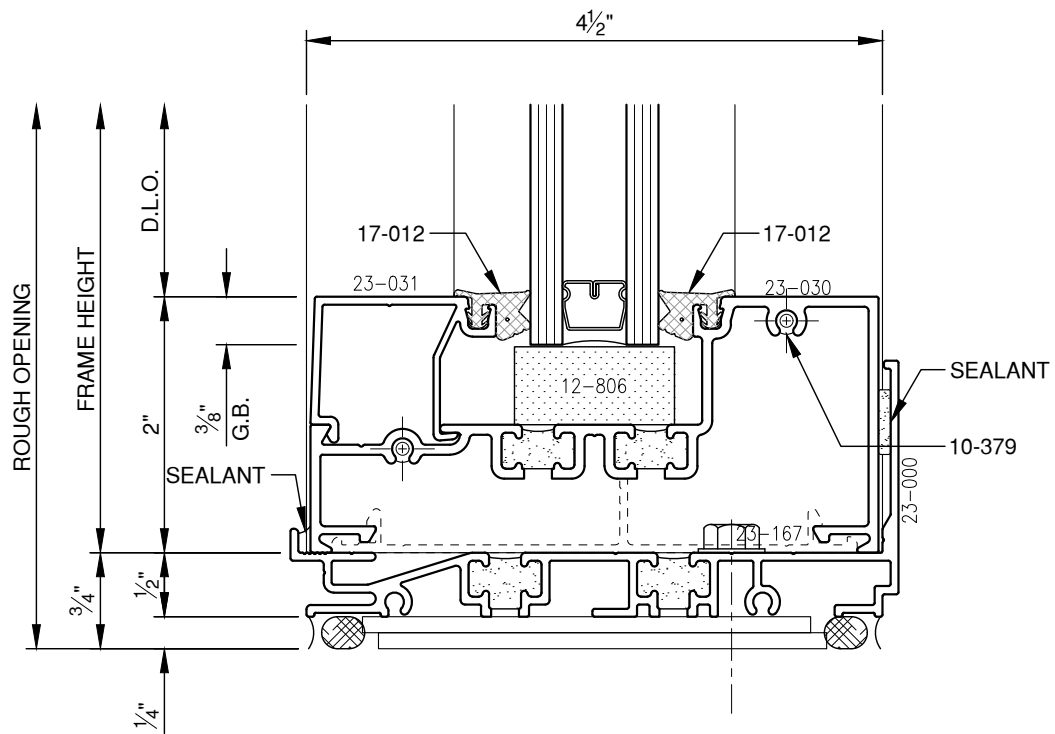

SCALE: 3/4

PITTC® ARCHITECTURAL METALS, INC.

1530 Landmeier Road Elk Grove Village, IL 60007 847-593-3131 fax: 847-593-9946