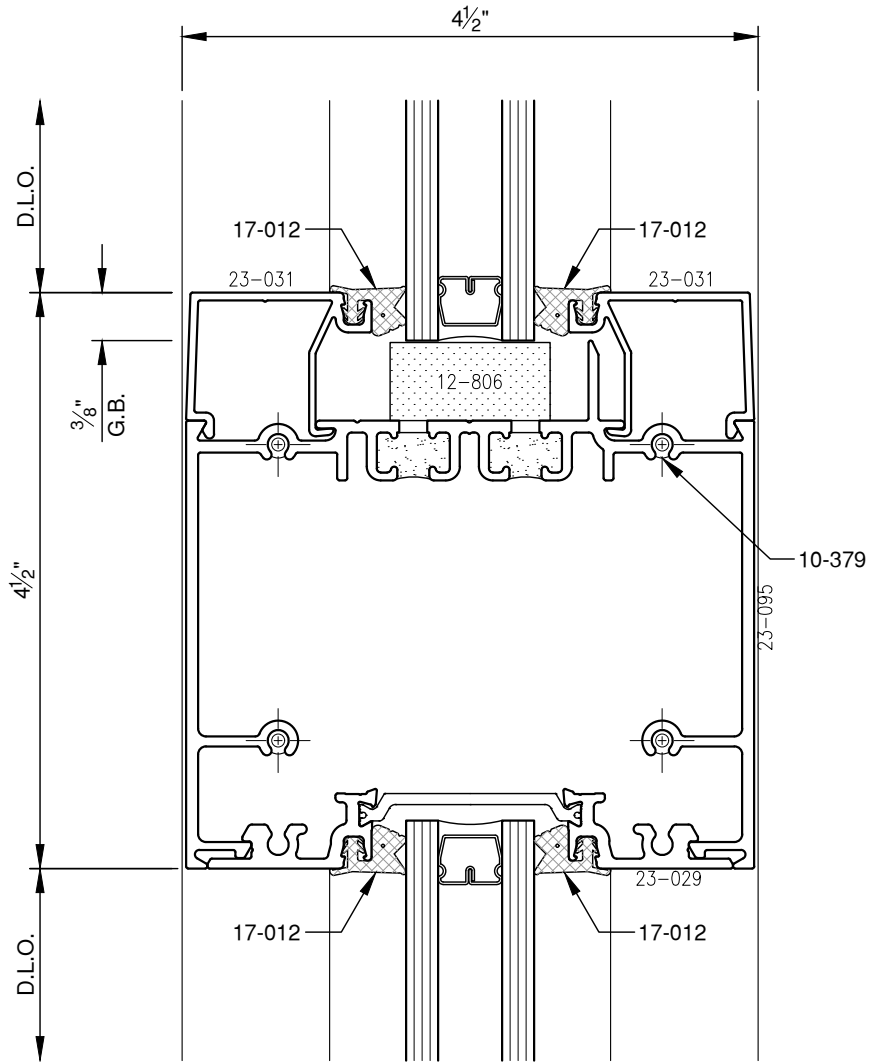

SCALE: 3/4

SCALE: 3/4

PITTC[®] ARCHITECTURAL METALS, INC.

1530 Landmeier Road Elk Grove Village, IL 60007 847-593-3131 fax: 847-593-9946

SCALE: 3/4

PITTC[®] ARCHITECTURAL METALS, INC.

1530 Landmeier Road Elk Grove Village, IL 60007 847-593-3131 fax: 847-593-9946