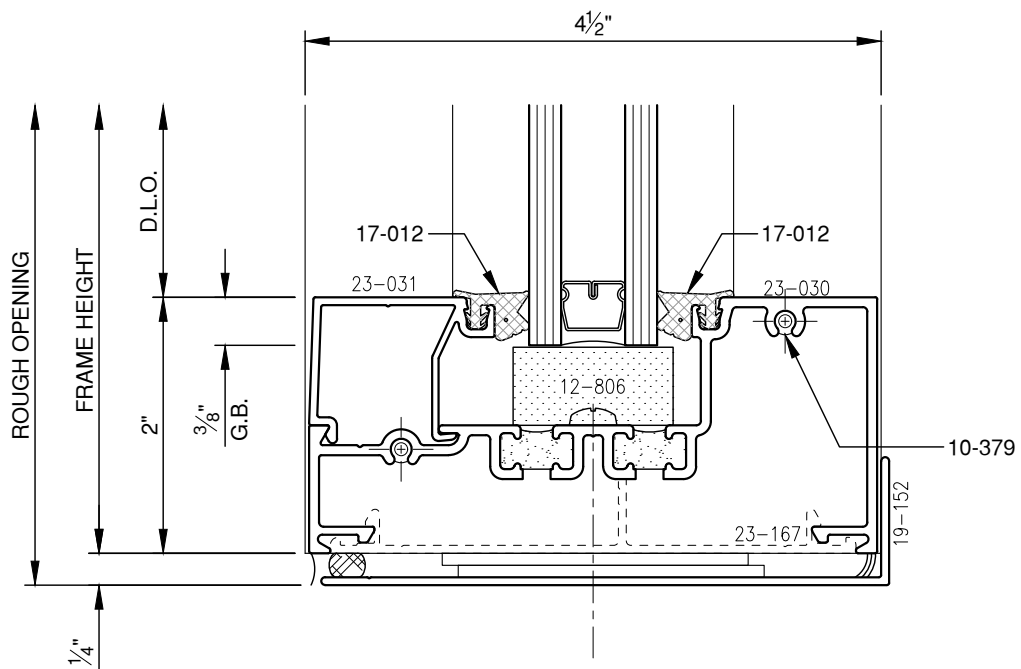

SCALE: 3/4

SCALE: 3/4

SCALE: 3/4

PITTC® ARCHITECTURAL METALS, INC.

1530 Landmeier Road Elk Grove Village, IL 60007 847-593-3131 fax: 847-593-9946

SCALE: 3/4

PITTC[®] ARCHITECTURAL METALS, INC.

1530 Landmeier Road Elk Grove Village, IL 60007 847-593-3131 fax: 847-593-9946