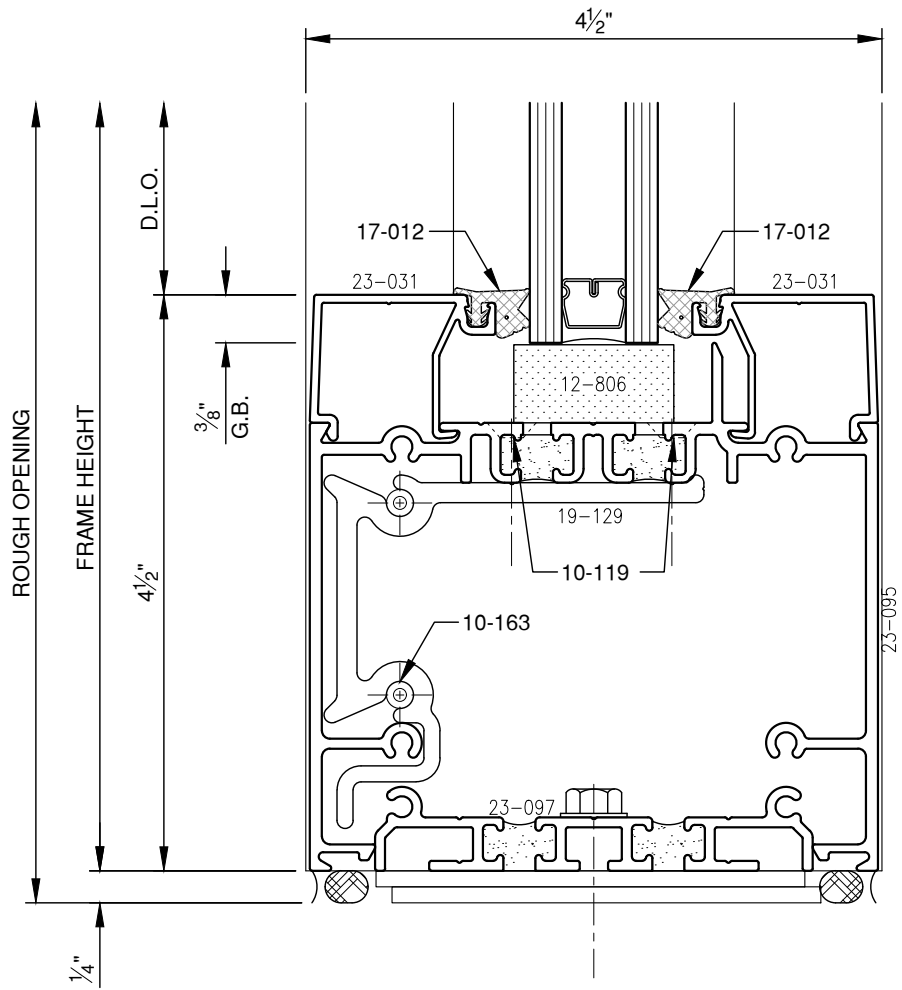

SCALE: 3/4

PITTC® ARCHITECTURAL METALS, INC.

1530 Landmeier Road Elk Grove Village, IL 60007 847-593-3131 fax: 847-593-9946