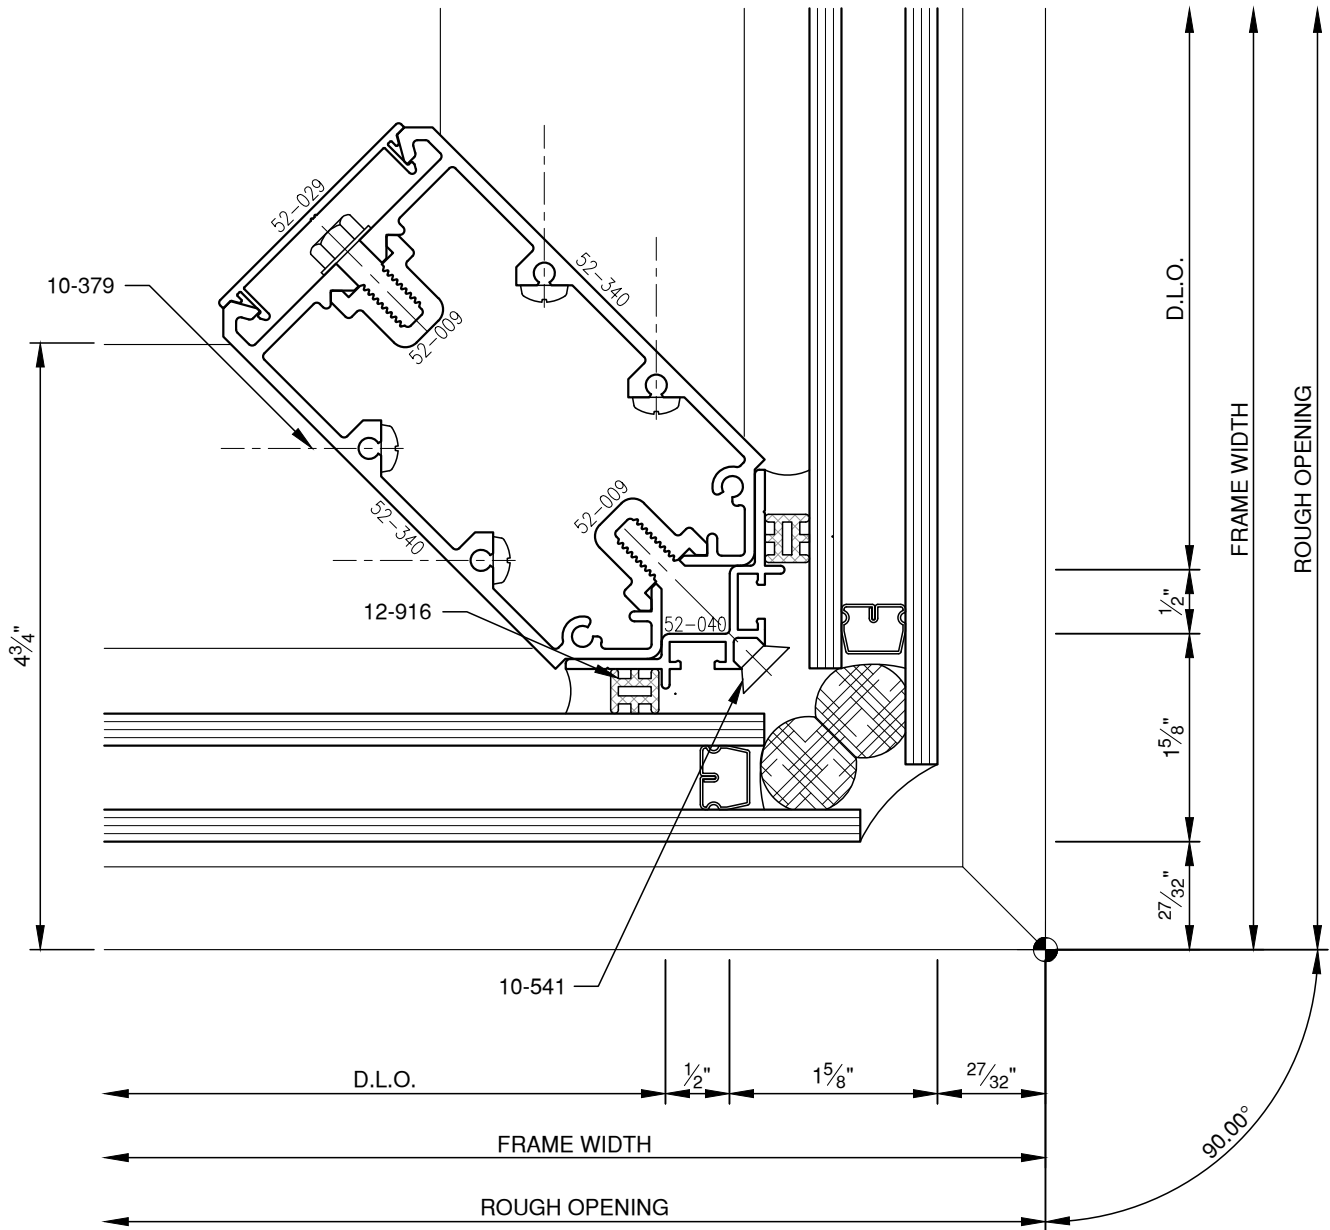

SCALE: 3/4

SCALE: 3/4

**PITTC**<sup>®</sup> ARCHITECTURAL METALS, INC.

1530 Landmeier Road Elk Grove Village, IL 60007 847-593-3131 fax: 847-593-9946

SCALE: 3/4

SCALE: 3/4

SCALE: 3/4

SCALE: 3/4

**PITTC**<sup>®</sup> ARCHITECTURAL METALS, INC.

1530 Landmeier Road Elk Grove Village, IL 60007 847-593-3131 fax: 847-593-9946

SCALE: 3/4

SCALE: 3/4

SCALE: 3/4