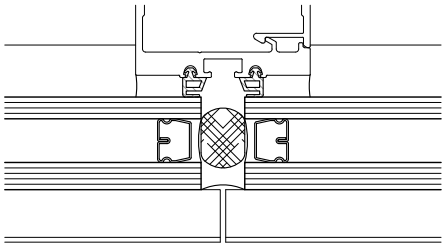

GLAZING CHART

1/4" GLAZING
19-045 1/4" GLAZING ADAPTOR
17-012 INTERIOR GASKET
17-012 EXTERIOR GASKET

5/16" GLAZING
19-045 1/4" GLAZING ADAPTOR
17-012 INTERIOR GASKET
17-004 EXTERIOR GASKET

3/8" GLAZING
19-045 1/4" GLAZING ADAPTOR
17-004 INTERIOR GASKET
17-004 EXTERIOR GASKET

11/16" GLAZING
19-183 5/8" GLAZING ADAPTOR
17-012 INTERIOR GASKET
17-004 EXTERIOR GASKET

3/4" GLAZING
19-183 5/8" GLAZING ADAPTOR
17-004 INTERIOR GASKET
17-004 EXTERIOR GASKET

1" GLAZING
17-012 INTERIOR GASKET
17-012 EXTERIOR GASKET

AVAILABLE FOR VSSG

1 1/16" GLAZING
17-012 INTERIOR GASKET
17-004 EXTERIOR GASKET

1 1/8" GLAZING
17-004 INTERIOR GASKET
17-004 EXTERIOR GASKET

1 3/16" GLAZING
17-004 INTERIOR GASKET
17-013 EXTERIOR GASKET

AVAILABLE FOR VSSG

1 1/4" GLAZING
17-013 INTERIOR GASKET
17-013 EXTERIOR GASKET

VSSG GLAZING CHART

1" GLAZING
12-919 SPACER GASKET

1 1/16" GLAZING
12-919 SPACER GASKET