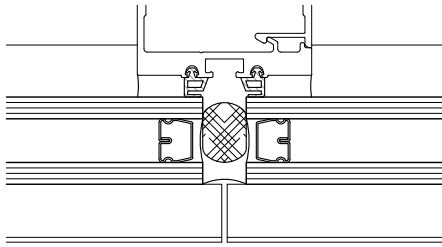

11/16" GLAZING
19-183 5/8" GLAZING ADAPTOR
17-012 INTERIOR GASKET
17-004 EXTERIOR GASKET

3/4" GLAZING
19-183 5/8" GLAZING ADAPTOR
17-004 INTERIOR GASKET
17-004 EXTERIOR GASKET

1" GLAZING
17-012 INTERIOR GASKET
17-012 EXTERIOR GASKET

AVAILABLE FOR VSSG

1 1/16" GLAZING
17-012 INTERIOR GASKET
17-004 EXTERIOR GASKET

1 1/8" GLAZING
17-004 INTERIOR GASKET
17-004 EXTERIOR GASKET

1 3/16" GLAZING
17-004 INTERIOR GASKET
17-013 EXTERIOR GASKET

AVAILABLE FOR VSSG

1 1/4" GLAZING
17-013 INTERIOR GASKET
17-013 EXTERIOR GASKET

VSSG GLAZING CHART

1" GLAZING
12-919 SPACER GASKET

1 1/16" GLAZING
12-919 SPACER GASKET